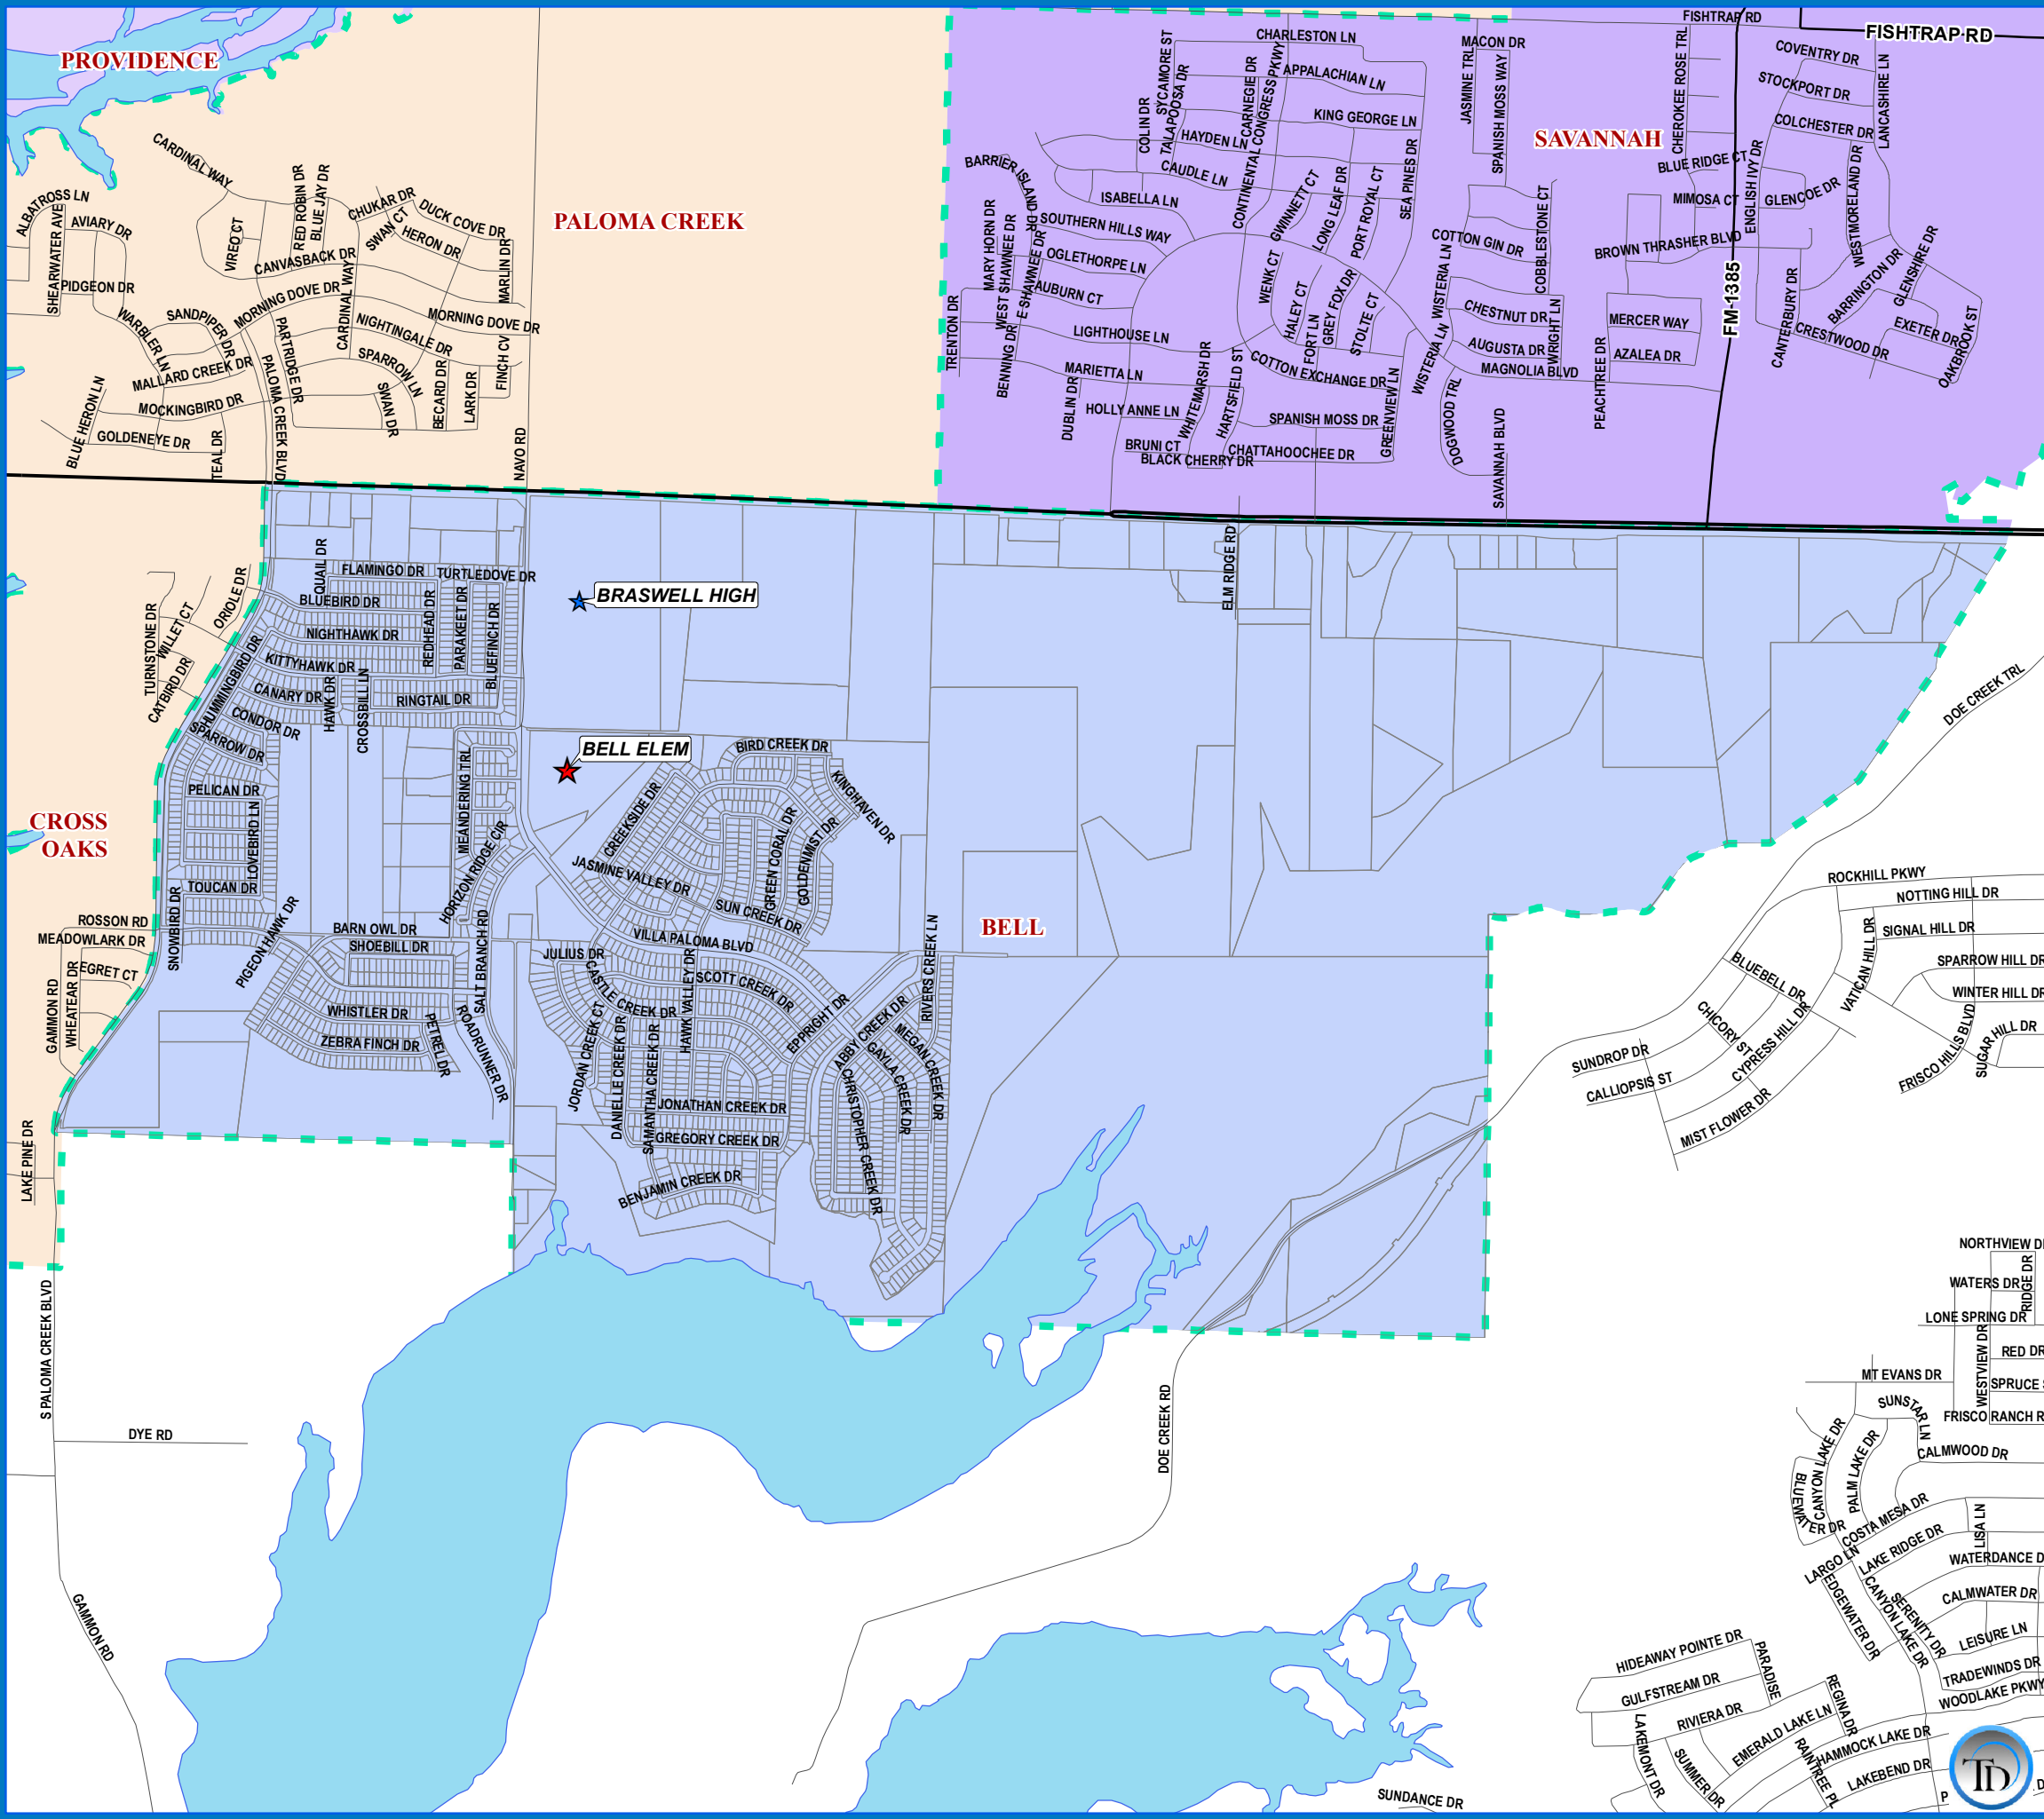

DENTON INDEPENDENT SCHOOL DISTRICT

BELL ELEMENTARY SCHOOL ATTENDANCE ZONE 2016-2017

- Schools**
- ★ Elementary School
 - ★ Middle School
 - ★ High School
 - ★ Alternative
- Roads**
- Local Roads
 - Major Arterial
 - Secondary Highway
 - Primary Highway
- Lake Lewisville**
- Lake Lewisville
 - Parcels

Elementary Boundaries

ADKINS	1701 MONAHAN DR, LANTANA, TX 76226	(940)369-1300
BELL	601 VILLA PALOMA BLVD, LITTLE ELM, TX 75068	TBA
BLANTON	9501 STACEE LN, ARGYLE, TX 76226	(940)369-0700
BORMAN	1201 PARVIN ST, DENTON, TX 76205	(940)369-2500
CROSS OAKS	600 LIBERTY BLVD, CROSSROADS, TX 76227	(972)347-7100
EP RAYZOR	377 RAYZOR RD, ARGYLE, TX 76226	(940)369-4100
EVERS	3300 EVERS PARKWAY, DENTON, TX 76207	(940)369-2600
GINNINGS	2525 YELLOWSTONE PLACE, DENTON, TX 76209	(940)369-2700
HAWK	2300 OAKMONT DR, CORINTH, TX 76210	(940)369-1800
HODGE	3900 GRANT PARKWAY, DENTON, TX 76208	(940)369-2800
HOUSTON	3100 TEASLEY LN, DENTON, TX 76205	(940)369-2900
LEE	800 MACK PLACE, DENTON, TX 76209	(940)369-3500
MCNAIR	1212 HICKORY CREEK RD, DENTON, TX 76210	(940)369-3600
N RAYZOR	1400 MALONE ST, DENTON, TX 76201	(940)369-3700
NELSON	3909 TEASLEY LN, DENTON, TX 76210	(940)369-1400
PALOMA CREEK	1600 NAVO RD, AUBREY, TX 76227	(972)347-7300
PECAN CREEK	4400 LAKEVIEW BLVD, DENTON, TX 76208	(940)369-4400
PROVIDENCE	1000 FM 2931, AUBREY, TX 76227	(940)369-1900
RIVERA	701 NEWTON ST, DENTON, TX 76205	(940)369-3800
RYAN	210 W RYAN RD, DENTON, TX 76210	(940)369-4600
SAVANNAH	1101 COTTON EXCHANGE DR, AUBREY, TX 76208	(972)347-7400
STEPHENS	133 GARZA RD, SHADY SHORES, TX 76208	(940)369-0800
WILSON	1306 E WINDSOR DR, DENTON, TX 76209	(940)369-4500