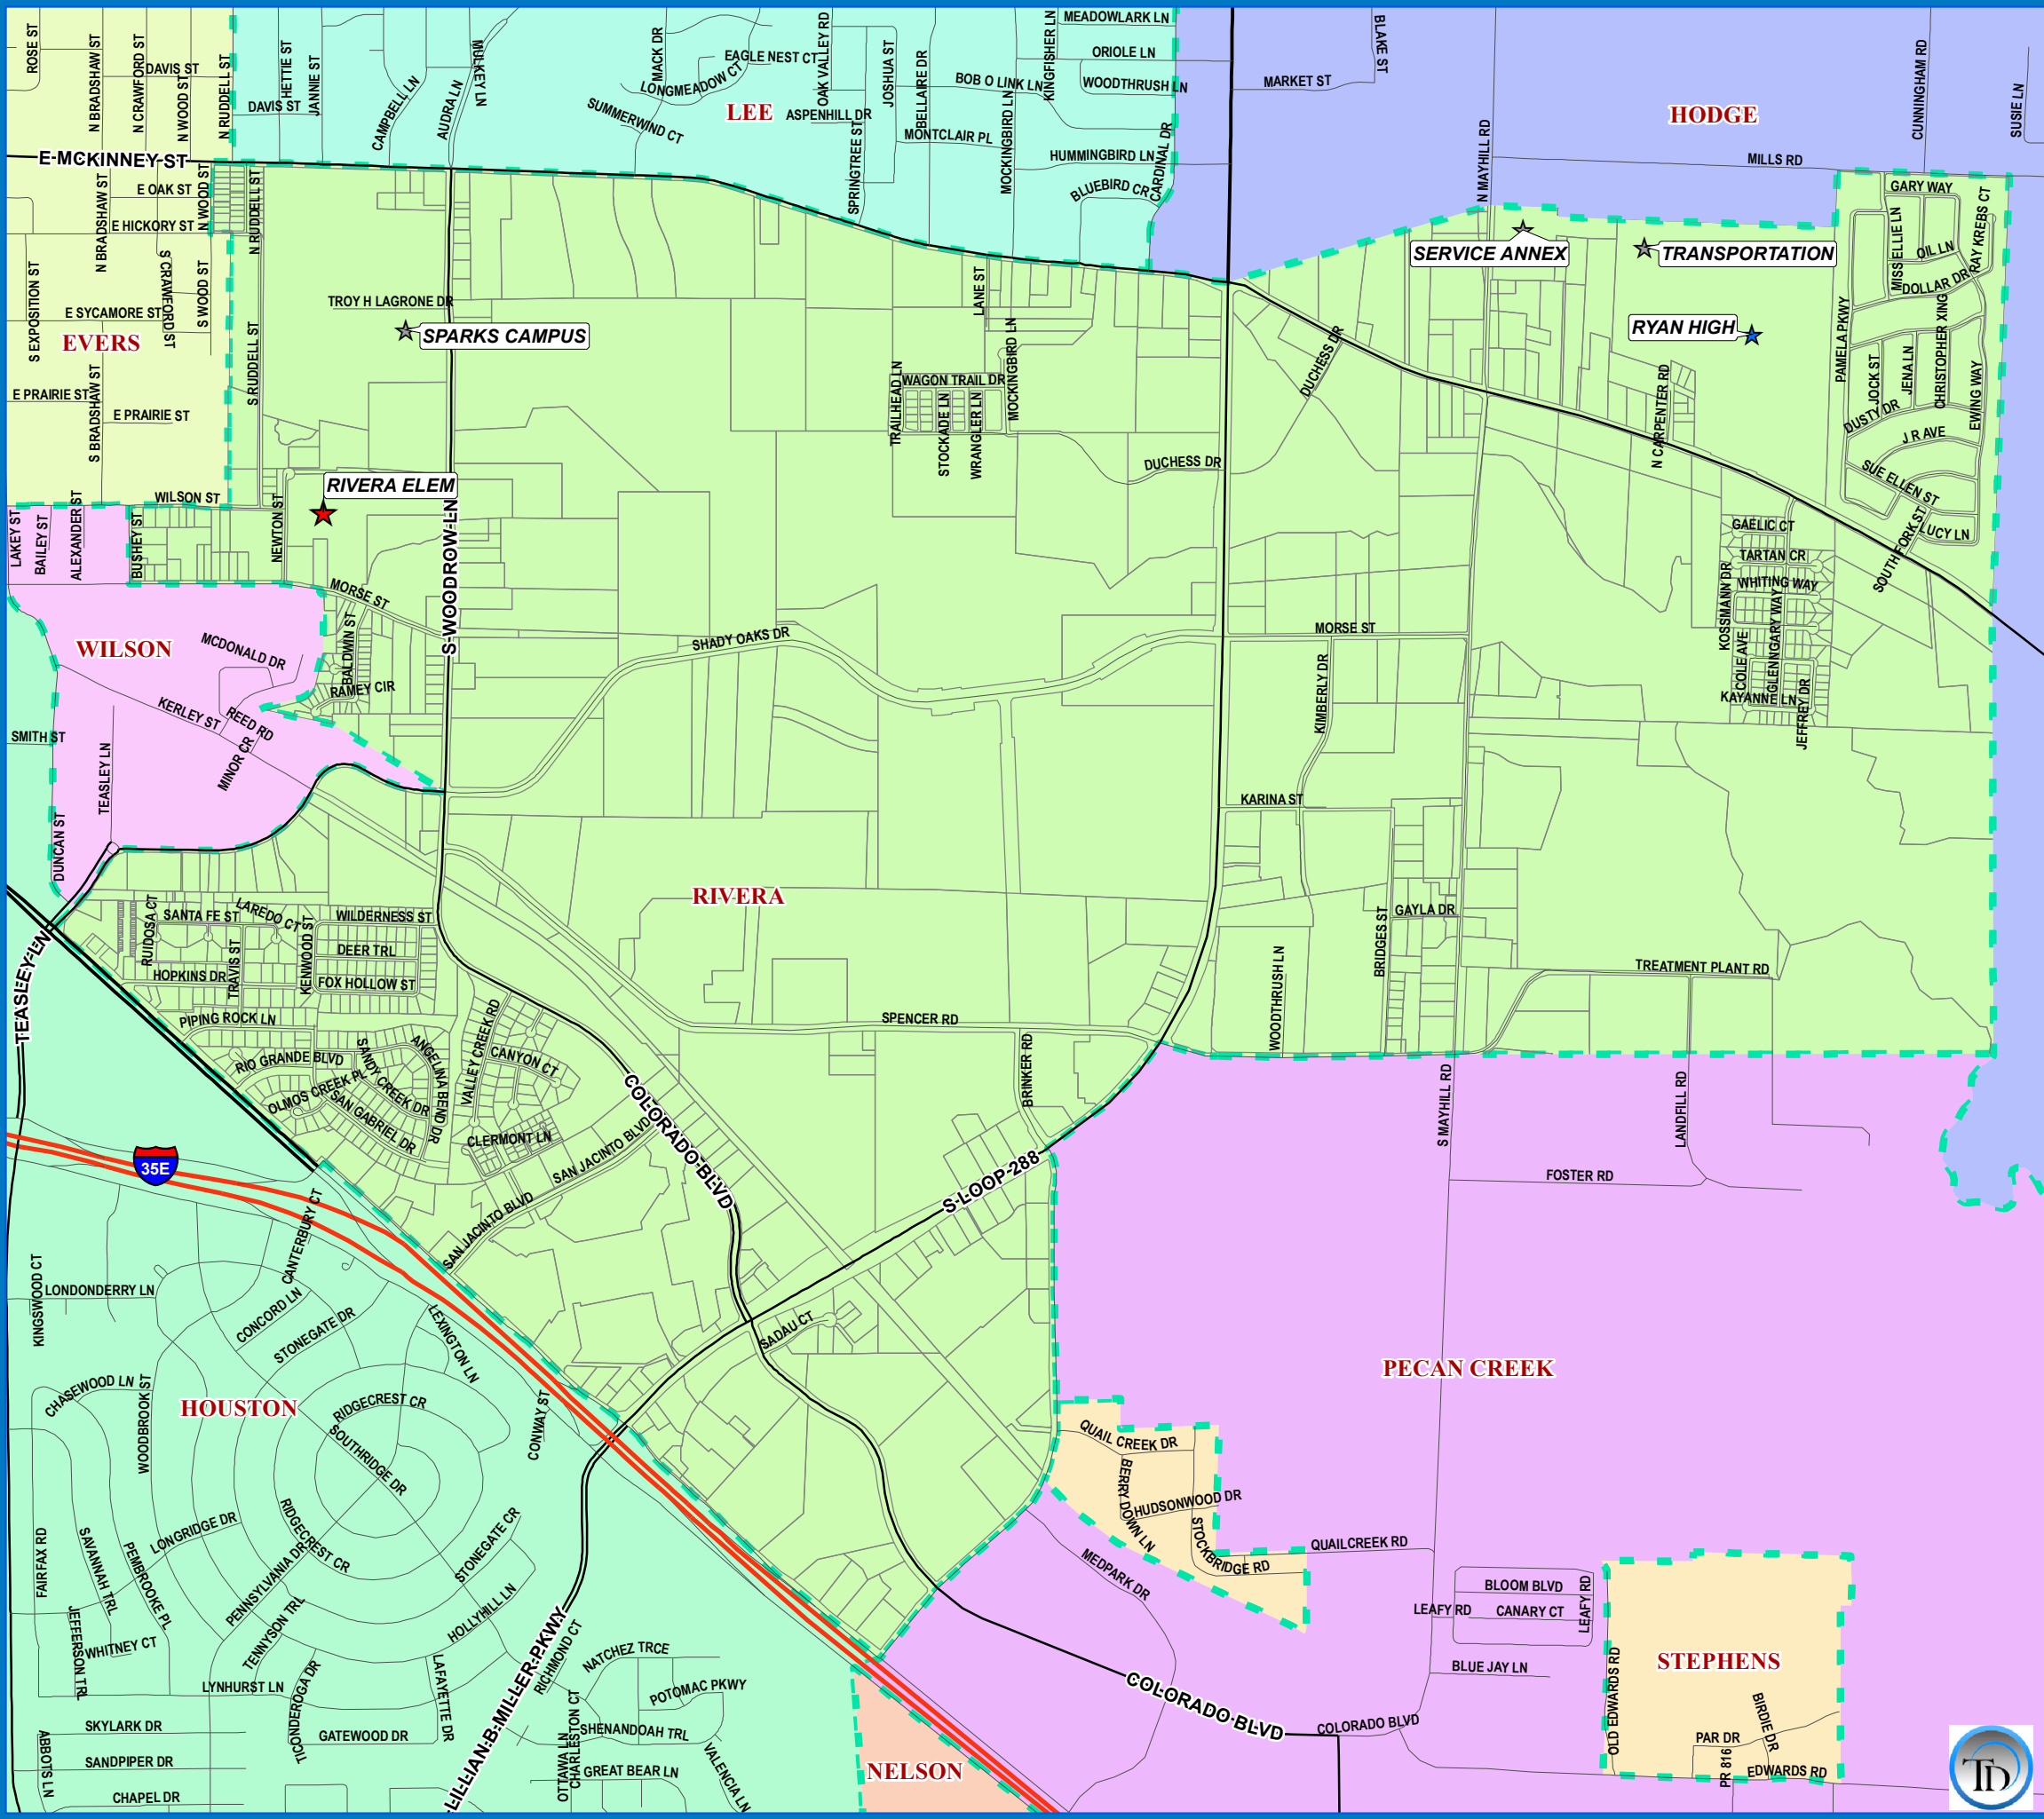

DENTON INDEPENDENT SCHOOL DISTRICT

RIVERA ELEMENTARY SCHOOL ATTENDANCE ZONE 2016-2017

- Schools**
- ★ Elementary School
 - ★ Middle School
 - ★ High School
 - ★ Alternative
- Roads**
- Local Roads
 - Major Arterial
 - Secondary Highway
 - Primary Highway
- Lake Lewisville**
- Lake Lewisville
 - Parcels

Elementary Boundaries

ADKINS	1701 MONAHAN DR, LANTANA, TX 76226	(940)369-1300
BELL	601 VILLA PALOMA BLVD, LITTLE ELM, TX 75068	TBA
BLANTON	9501 STACEE LN, ARGYLE, TX 76226	(940)369-0700
BORMAN	1201 PARVIN ST, DENTON, TX 76205	(940)369)2500
CROSS OAKS	600 LIBERTY BLVD, CROSSROADS, TX 76227	(972)347-7100
EP RAYZOR	377 RAYZOR RD, ARGYLE, TX 76226	(940)369-4100
EVERS	3300 EVERS PARKWAY, DENTON, TX 76207	(940)369-2600
GINNINGS	2525 YELLOWSTONE PLACE, DENTON, TX 76209	(940)369-2700
HAWK	2300 OAKMONT DR, CORINTH, TX 76210	(940)369-1800
HODGE	3900 GRANT PARKWAY, DENTON, TX 76208	(940)369-2800
HOUSTON	3100 TEASLEY LN, DENTON, TX 76205	(940)369-2900
LEE	800 MACK PLACE, DENTON, TX 76209	(940)369-3500
MCNAIR	1212 HICKORY CREEK RD, DENTON, TX 76210	(940)369-3600
N RAYZOR	1400 MALONE ST, DENTON, TX 76201	(940)369-3700
NELSON	3909 TEASLEY LN, DENTON, TX 76210	(940)369-1400
PALOMA CREEK	1600 NAVO RD, AUBREY, TX 76227	(972)347-7300
PECAN CREEK	4400 LAKEVIEW BLVD, DENTON, TX 76208	(940)369-4400
PROVIDENCE	1000 FM 2931, AUBREY, TX 76227	(940)369-1900
RIVERA	701 NEWTON ST, DENTON, TX 76205	(940)369-3800
RYAN	210 W RYAN RD, DENTON, TX 76210	(940)369-4600
SAVANNAH	1101 COTTON EXCHANGE DR, AUBREY, TX 76208	(972)347-7400
STEPHENS	133 GARZA RD, SHADY SHORES, TX 76208	(940)369-0800
WILSON	1306 E WINDSOR DR, DENTON, TX 76209	(940)369-4500