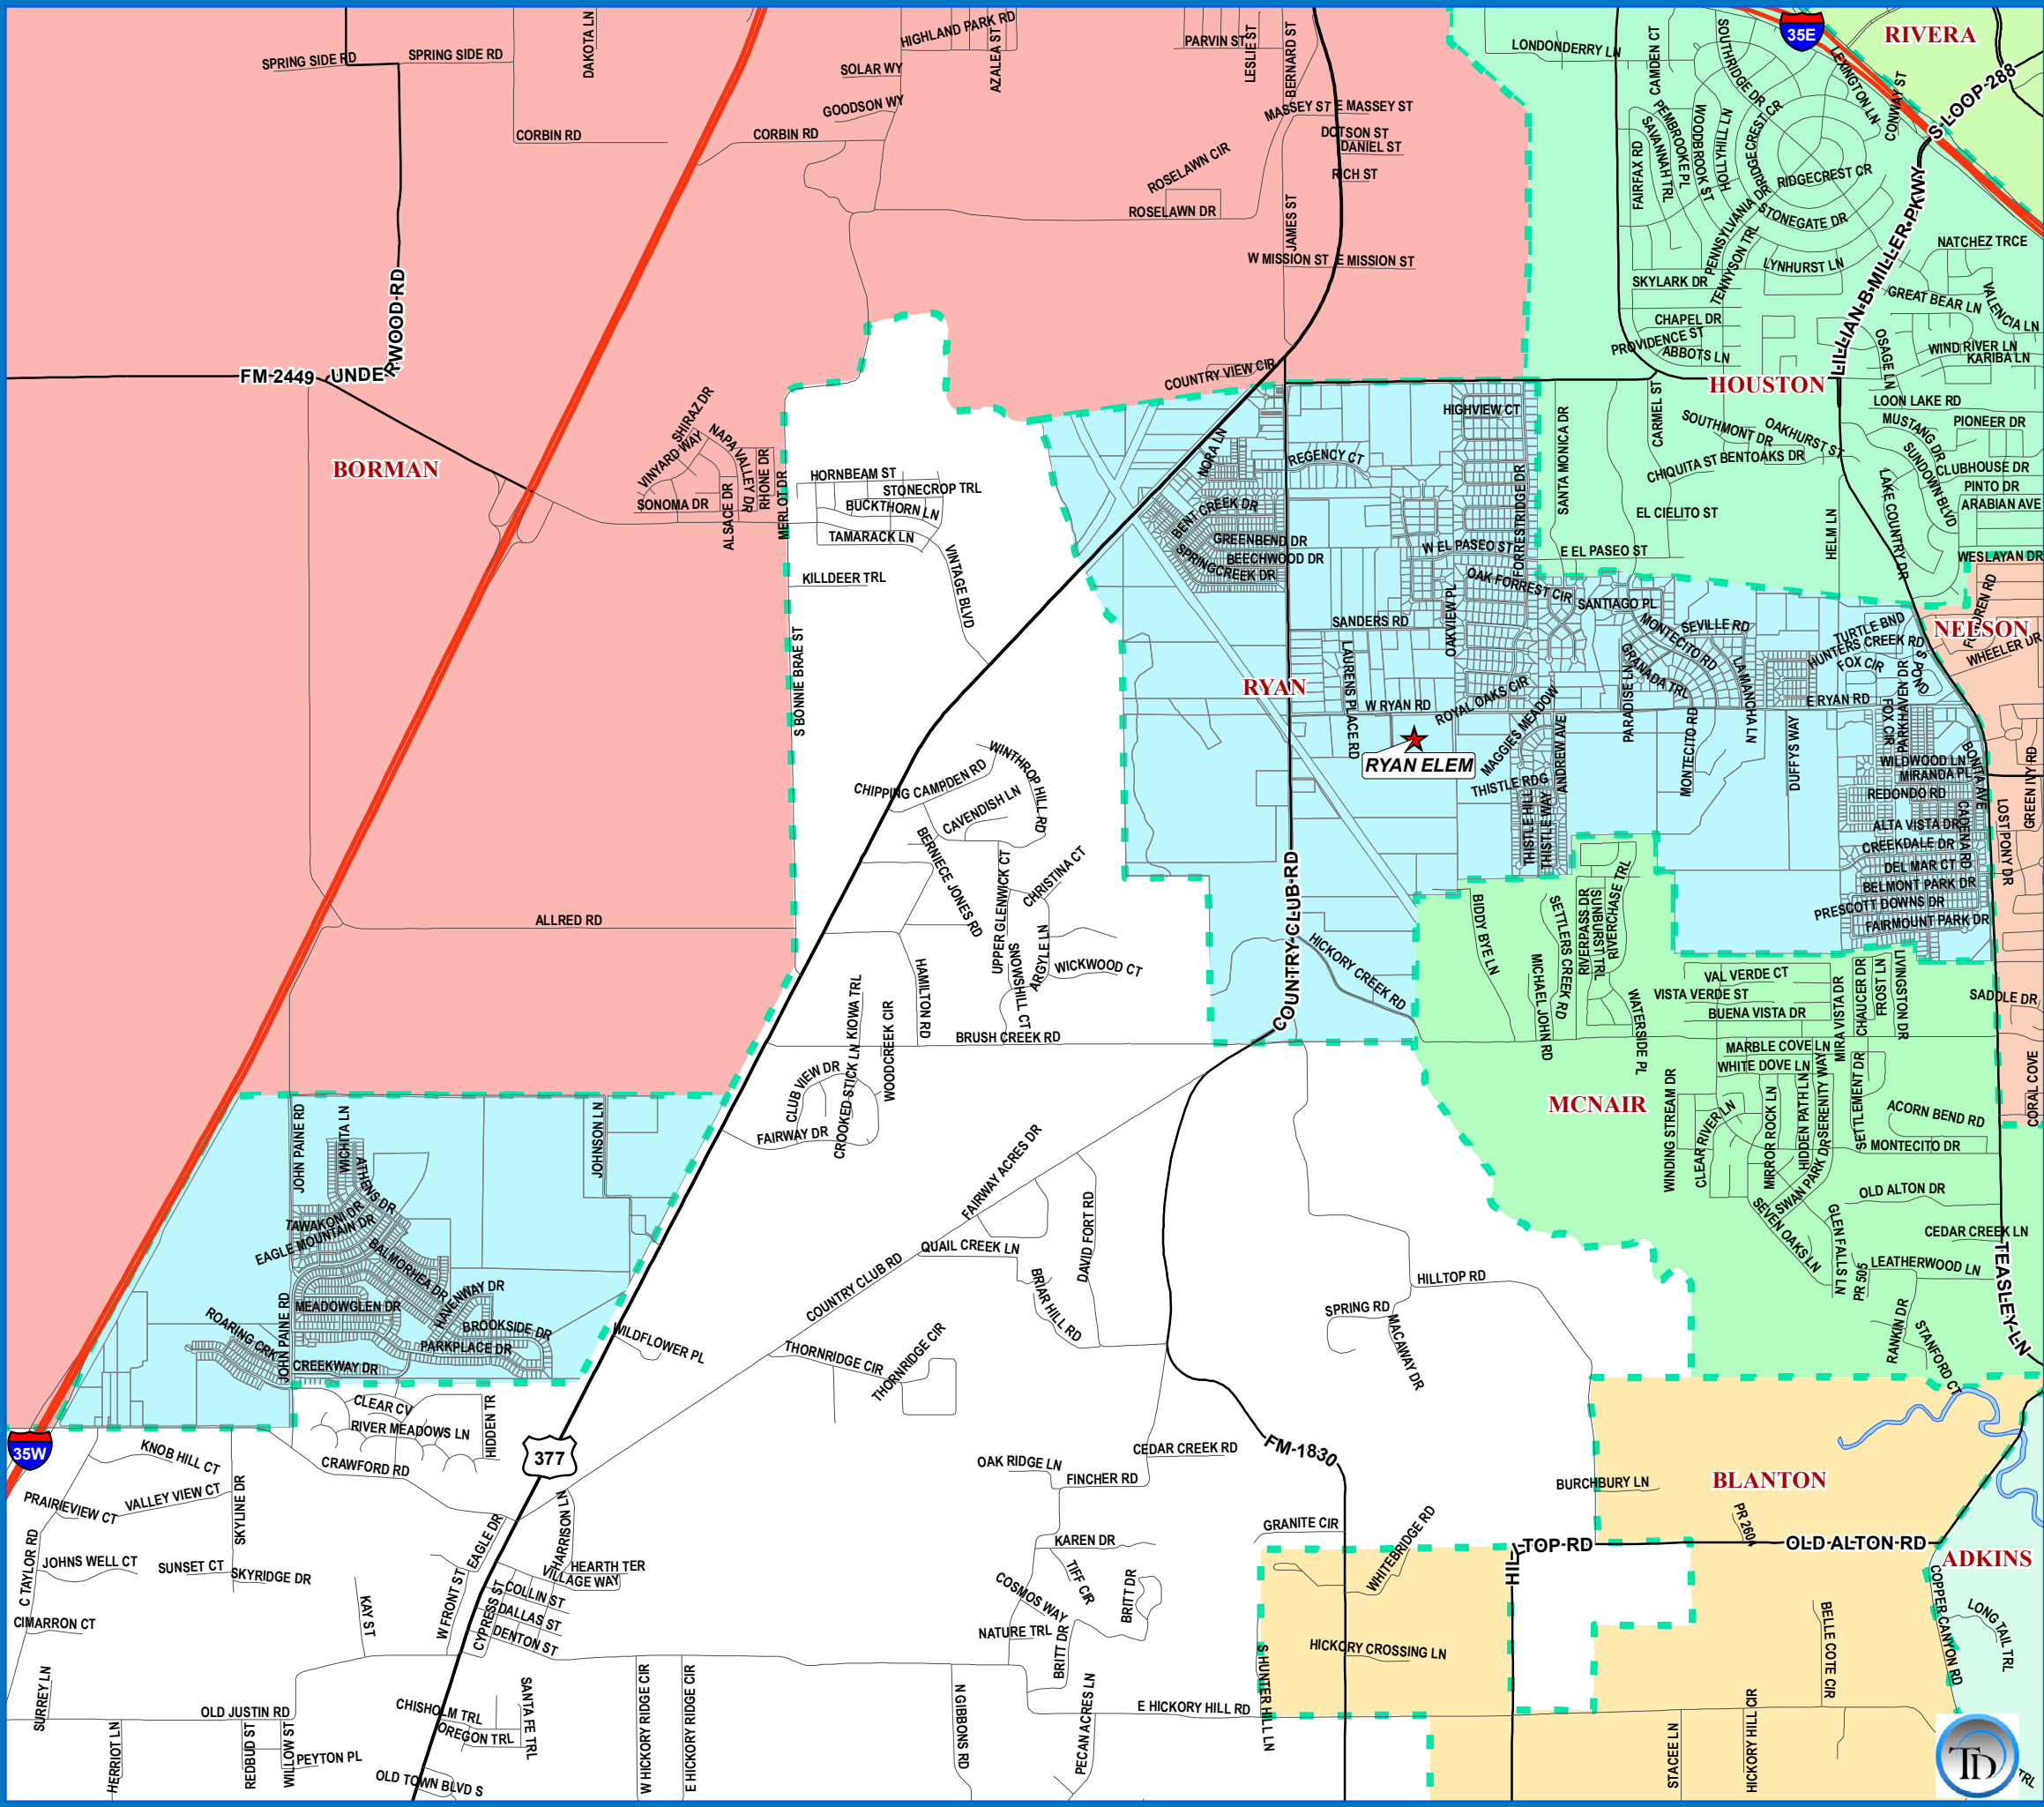

DENTON INDEPENDENT SCHOOL DISTRICT

RYAN ELEMENTARY SCHOOL ATTENDANCE ZONE 2016-2017

- | | | |
|---------------------|---------------------|------------------------|
| Schools | Roads | Lake Lewisville |
| ★ Elementary School | — Local Roads | ■ Lake Lewisville |
| ★ Middle School | — Major Arterial | □ Parcels |
| ★ High School | — Secondary Highway | |
| ★ Alternative | — Primary Highway | |

Elementary Boundaries

ADKINS	1701 MONAHAN DR, LANTANA, TX 76226	(940)369-1300
BELL	601 VILLA PALOMA BLVD, LITTLE ELM, TX 75068	TBA
BLANTON	9501 STACEE LN, ARGYLE, TX 76226	(940)369-0700
BORMAN	1201 PARVIN ST, DENTON, TX 76205	(940)369-2500
CROSS OAKS	600 LIBERTY BLVD, CROSSROADS, TX 76227	(972)347-7100
EP RAYZOR	377 RAYZOR RD, ARGYLE, TX 76226	(940)369-4100
EVERS	3300 EVERS PARKWAY, DENTON, TX 76207	(940)369-2600
GINNINGS	2525 YELLOWSTONE PLACE, DENTON, TX 76209	(940)369-2700
HAWK	2300 OAKMONT DR, CORINTH, TX 76210	(940)369-1800
HODGE	3900 GRANT PARKWAY, DENTON, TX 76208	(940)369-2800
HOUSTON	3100 TEASLEY LN, DENTON, TX 76205	(940)369-2900
LEE	800 MACK PLACE, DENTON, TX 76209	(940)369-3500
MCNAIR	1212 HICKORY CREEK RD, DENTON, TX 76210	(940)369-3600
N RAYZOR	1400 MALONE ST, DENTON, TX 76201	(940)369-3700
NELSON	3909 TEASLEY LN, DENTON, TX 76210	(940)369-1400
PALOMA CREEK	1600 NAVO RD, AUBREY, TX 76227	(972)347-7300
PECAN CREEK	4400 LAKEVIEW BLVD, DENTON, TX 76208	(940)369-4400
PROVIDENCE	1000 FM 2931, AUBREY, TX 76227	(940)369-1900
RIVERA	701 NEWTON ST, DENTON, TX 76205	(940)369-3800
RYAN	210 W RYAN RD, DENTON, TX 76210	(940)369-4600
SAVANNAH	1101 COTTON EXCHANGE DR, AUBREY, TX 76208	(972)347-7400
STEPHENS	133 GARZA RD, SHADY SHORES, TX 76208	(940)369-0800
WILSON	1306 E WINDSOR DR, DENTON, TX 76209	(940)369-4500