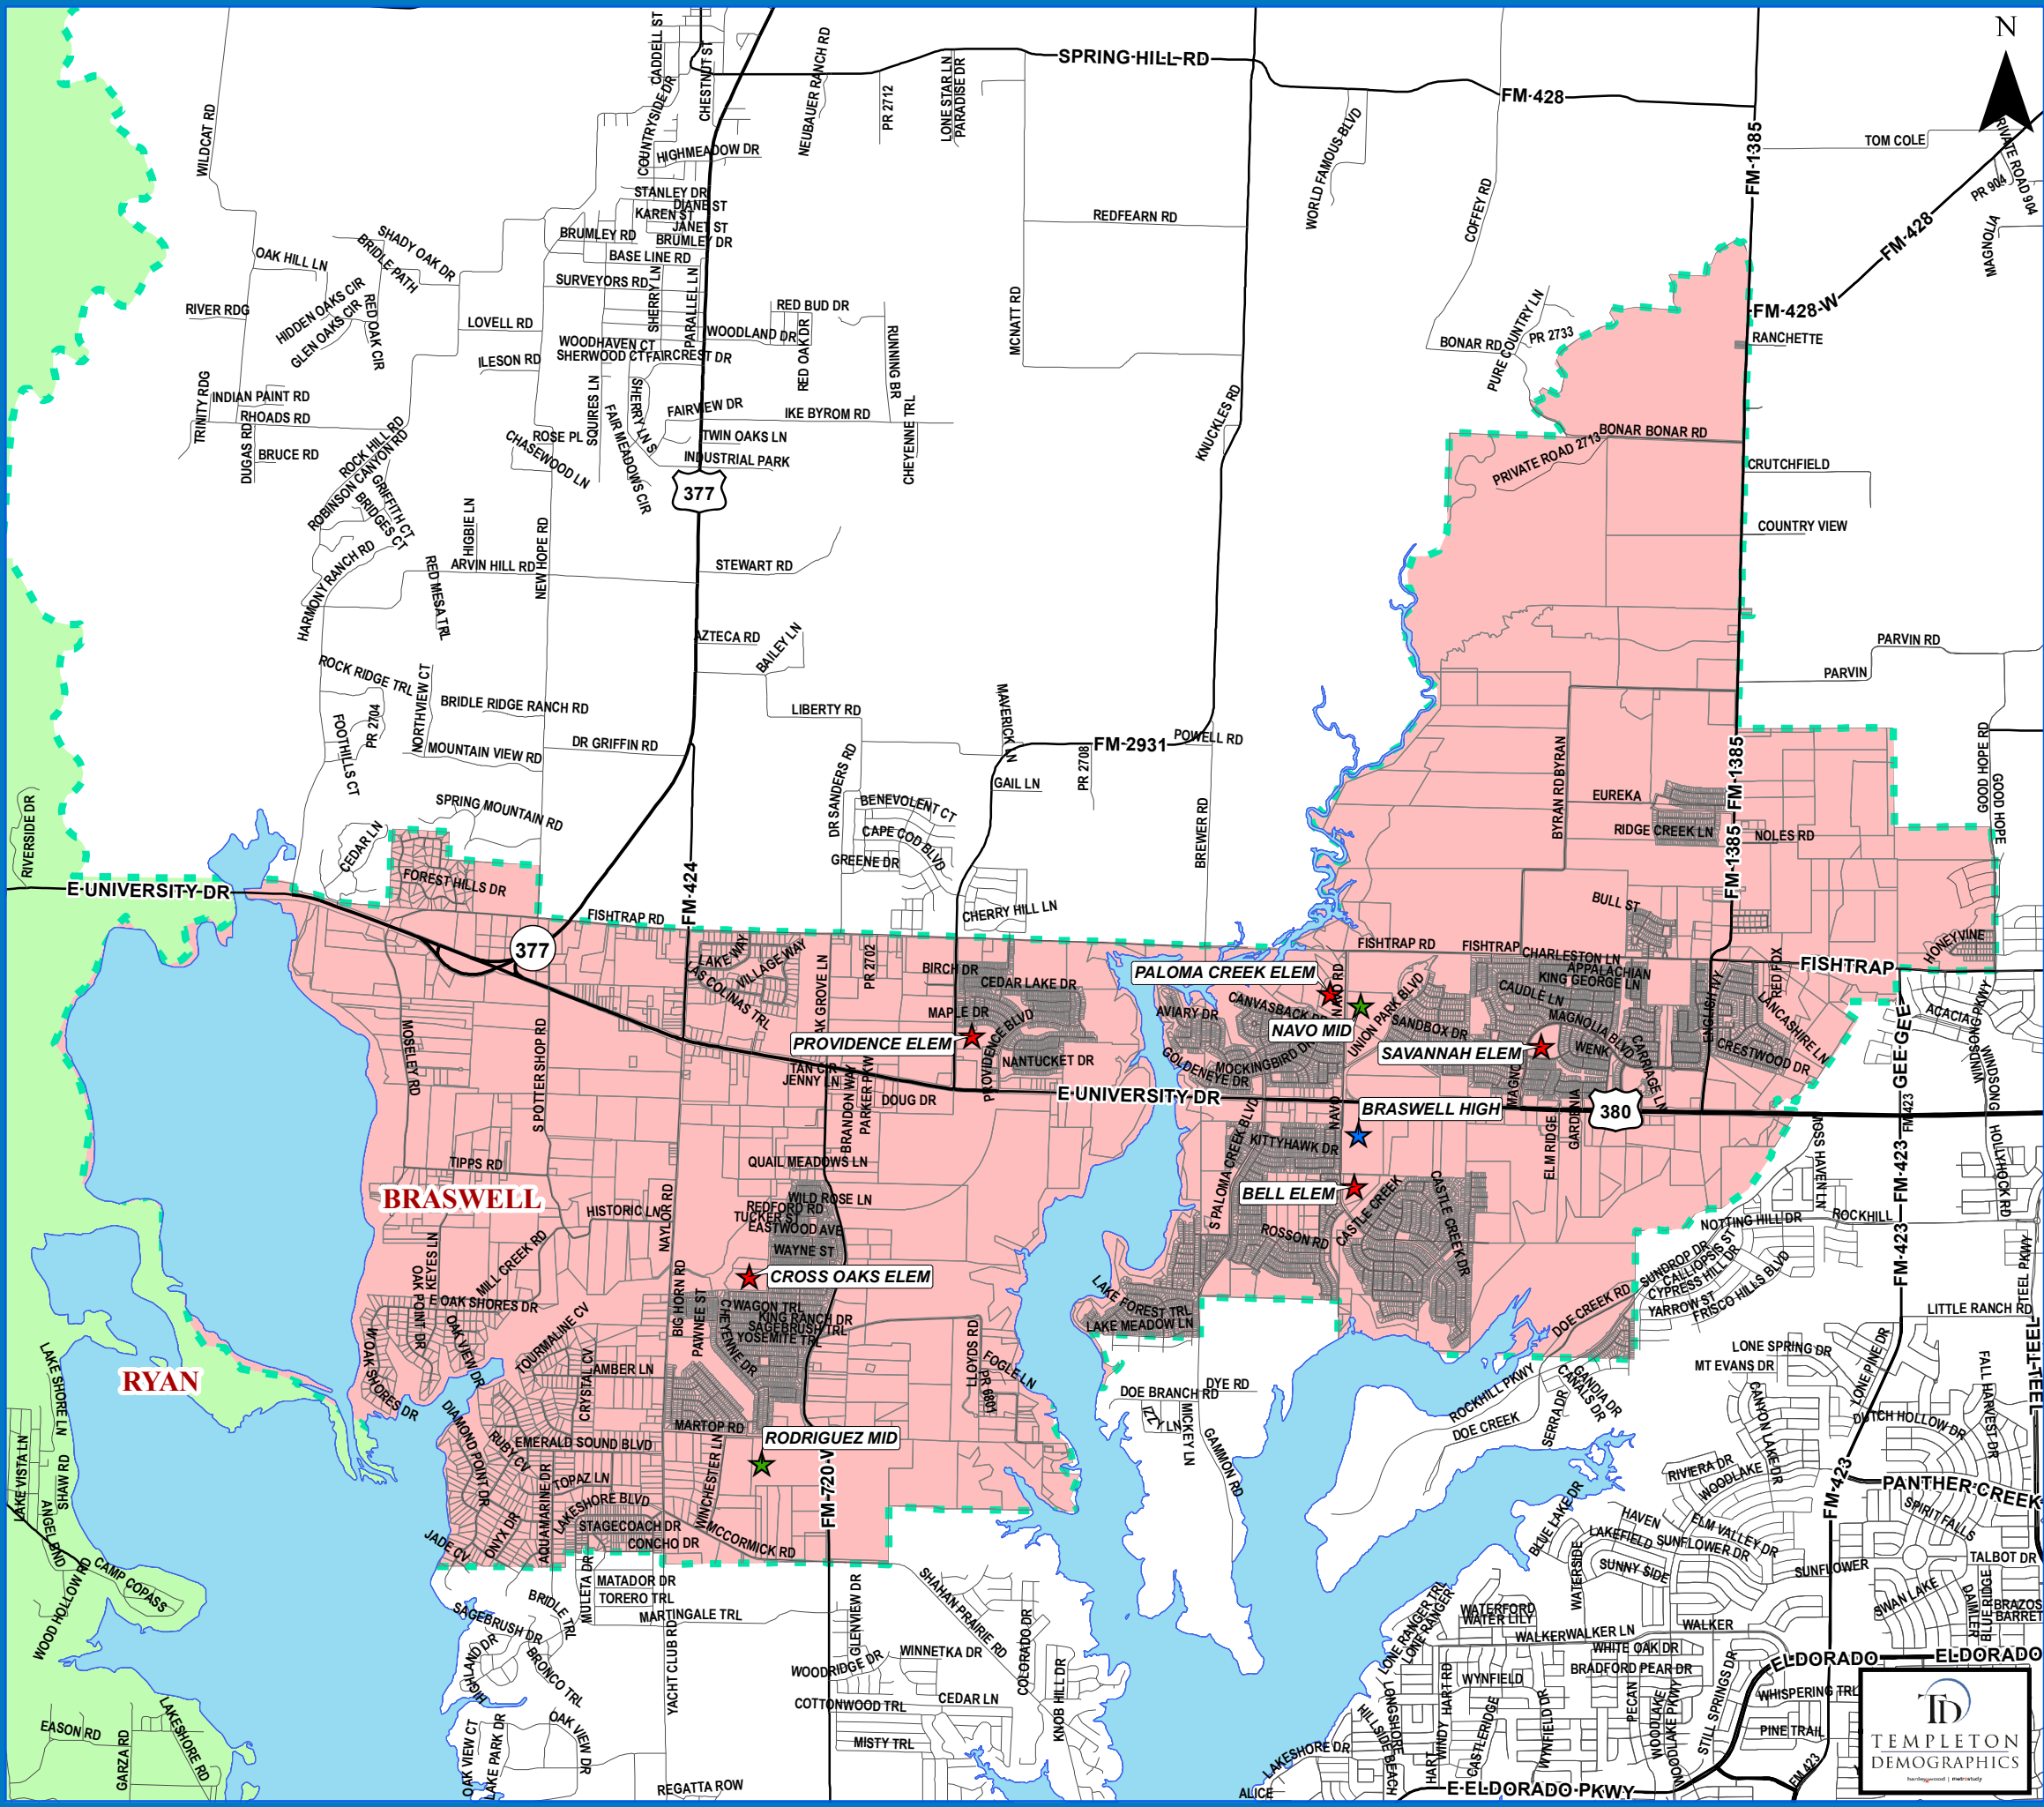

DENTON INDEPENDENT SCHOOL DISTRICT

BRASWELL HIGH SCHOOL ATTENDANCE ZONE

2017-2018

- Schools**
- ★ Elementary School
 - ★ Middle School
 - ★ High School
- Roads**
- Local Roads
 - Major Arterial
 - Secondary Highway
 - Primary Highway
- Lake Lewisville**
- Lake Lewisville
 - Parcels

High Boundaries

Boundary	Address	Phone
BRASWELL	26750 E UNIVERSITY DR, LITTLE ELM, TX 76227	(940)347-7700
DENTON	1007 FULTON ST, DENTON, TX 76201	(940)369-2000
GUYER	7501 TEASLEY LANE, DENTON, TX 76210	(940)369-1000
RYAN	5101 E MCKINNEY ST, DENTON, TX 76208	(940)369-3000