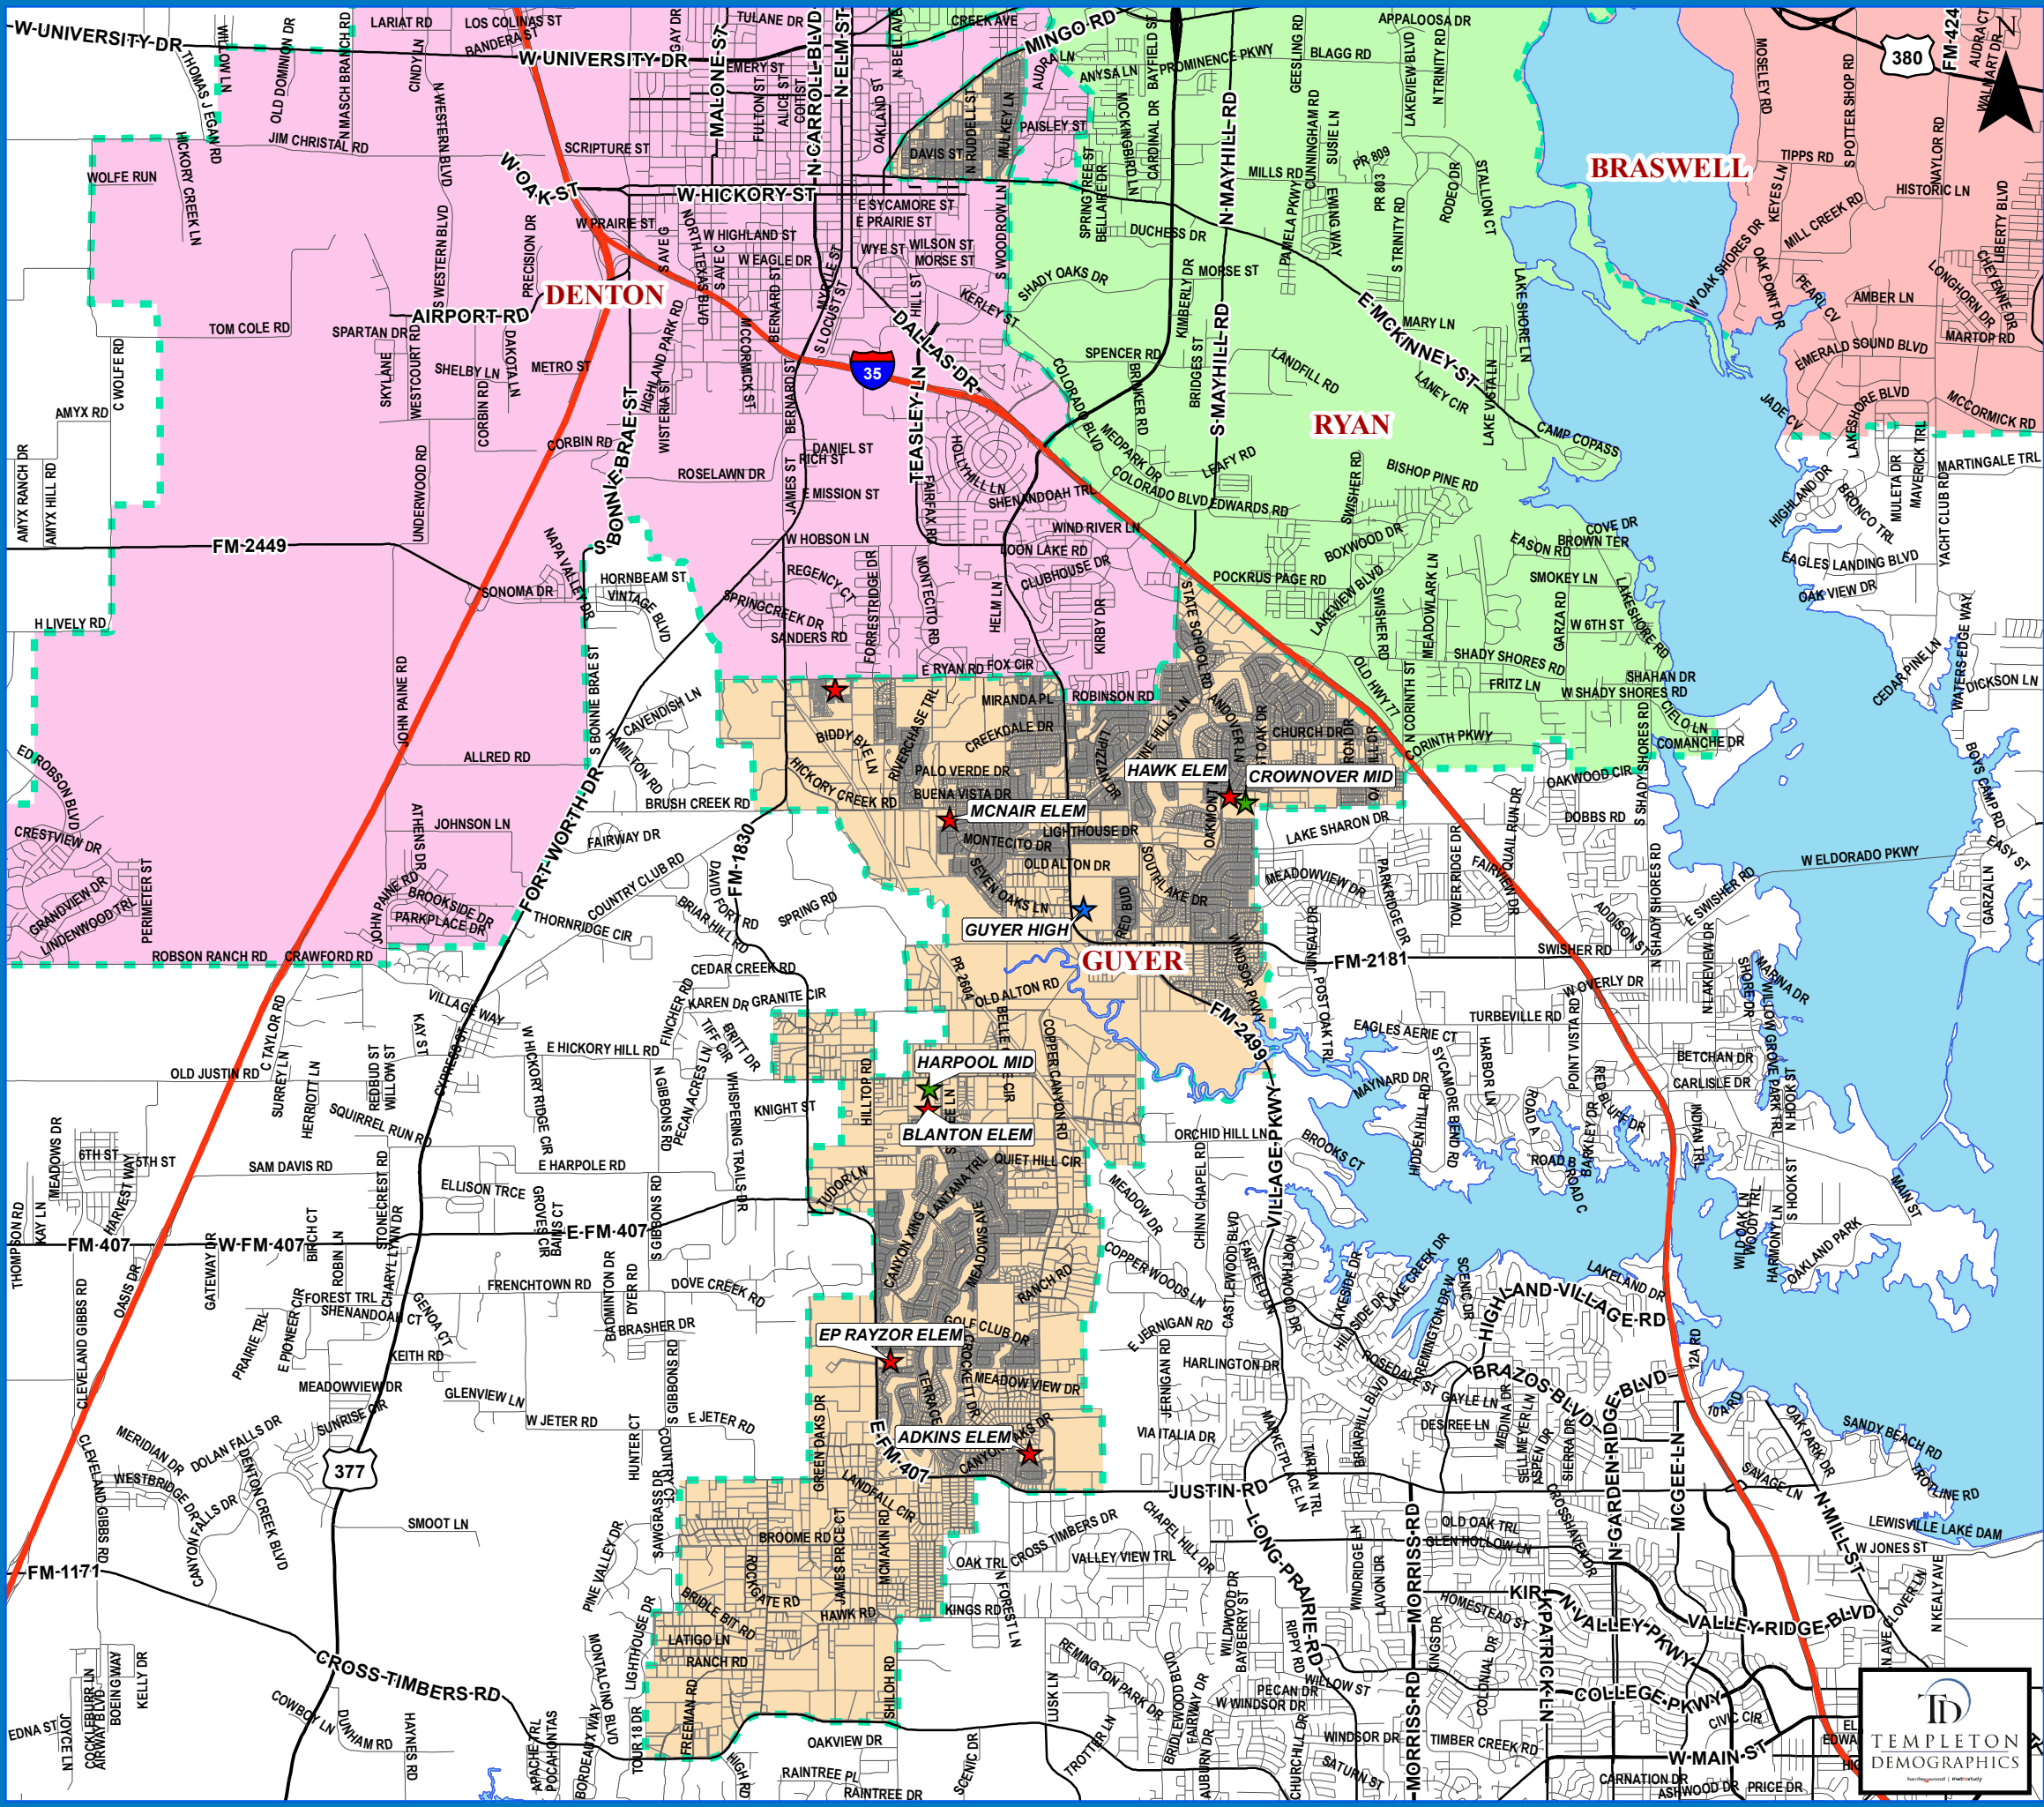

DENTON INDEPENDENT SCHOOL DISTRICT

GUYER HIGH SCHOOL ATTENDANCE ZONE

2017-2018

- Schools**
- ★ Elementary School
 - ★ Middle School
 - ★ High School
- Roads**
- Local Roads
 - Major Arterial
 - Secondary Highway
 - Primary Highway
- Lake Lewisville**
- Lake Lewisville
 - Parcels

High Boundaries

BRASWELL	26750 E UNIVERSITY DR, LITTLE ELM, TX 76227	(940)347-7700
DENTON	1007 FULTON ST, DENTON, TX 76201	(940)369-2000
GUYER	7501 TEASLEY LANE, DENTON, TX 76210	(940)369-1000
RYAN	5101 E MCKINNEY ST, DENTON, TX 76208	(940)369-3000