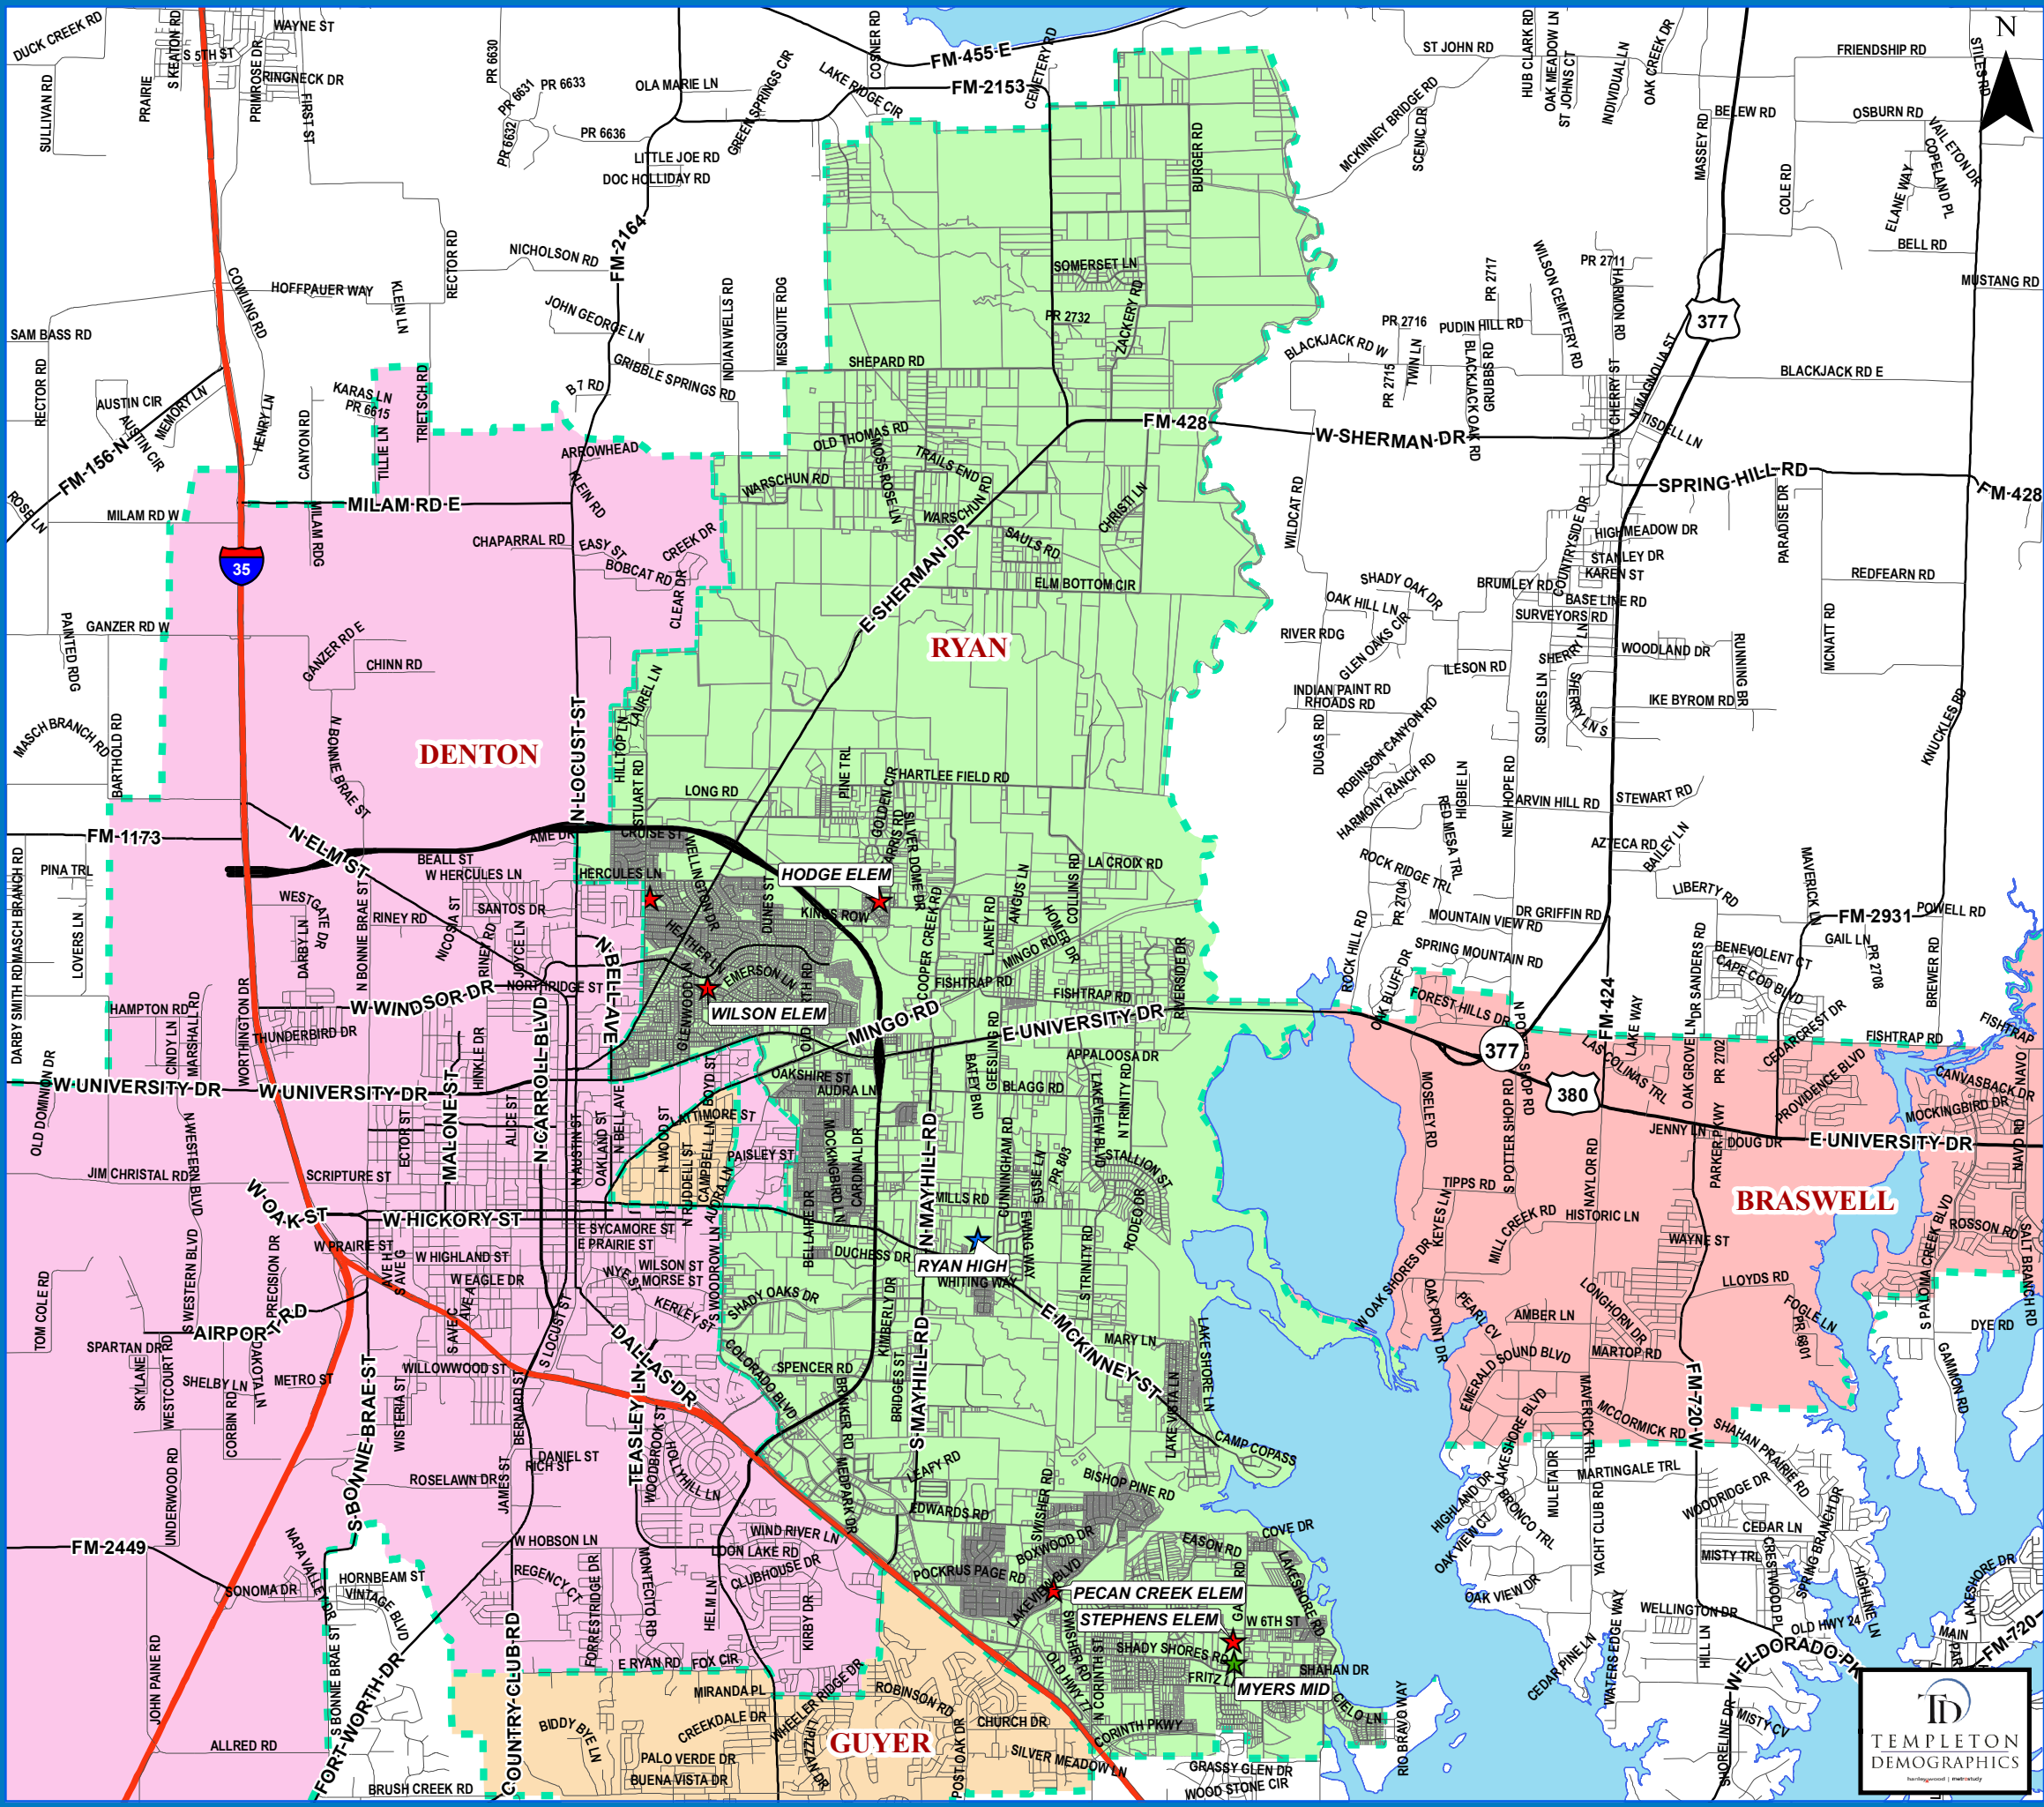

DENTON INDEPENDENT SCHOOL DISTRICT

RYAN HIGH SCHOOL ATTENDANCE ZONE

2017-2018

- Schools**
- ★ Elementary School
 - ★ Middle School
 - ★ High School
- Roads**
- Local Roads
 - Major Arterial
 - Secondary Highway
 - Primary Highway
- Lake Lewisville**
- Lake Lewisville
 - Parcels

High Boundaries

Boundary	Address	Phone
BRASWELL	26750 E UNIVERSITY DR, LITTLE ELM, TX 76227	(940)347-7700
DENTON	1007 FULTON ST, DENTON, TX 76201	(940)369-2000
GUYER	7501 TEASLEY LANE, DENTON, TX 76210	(940)369-1000
RYAN	5101 E MCKINNEY ST, DENTON, TX 76208	(940)369-3000