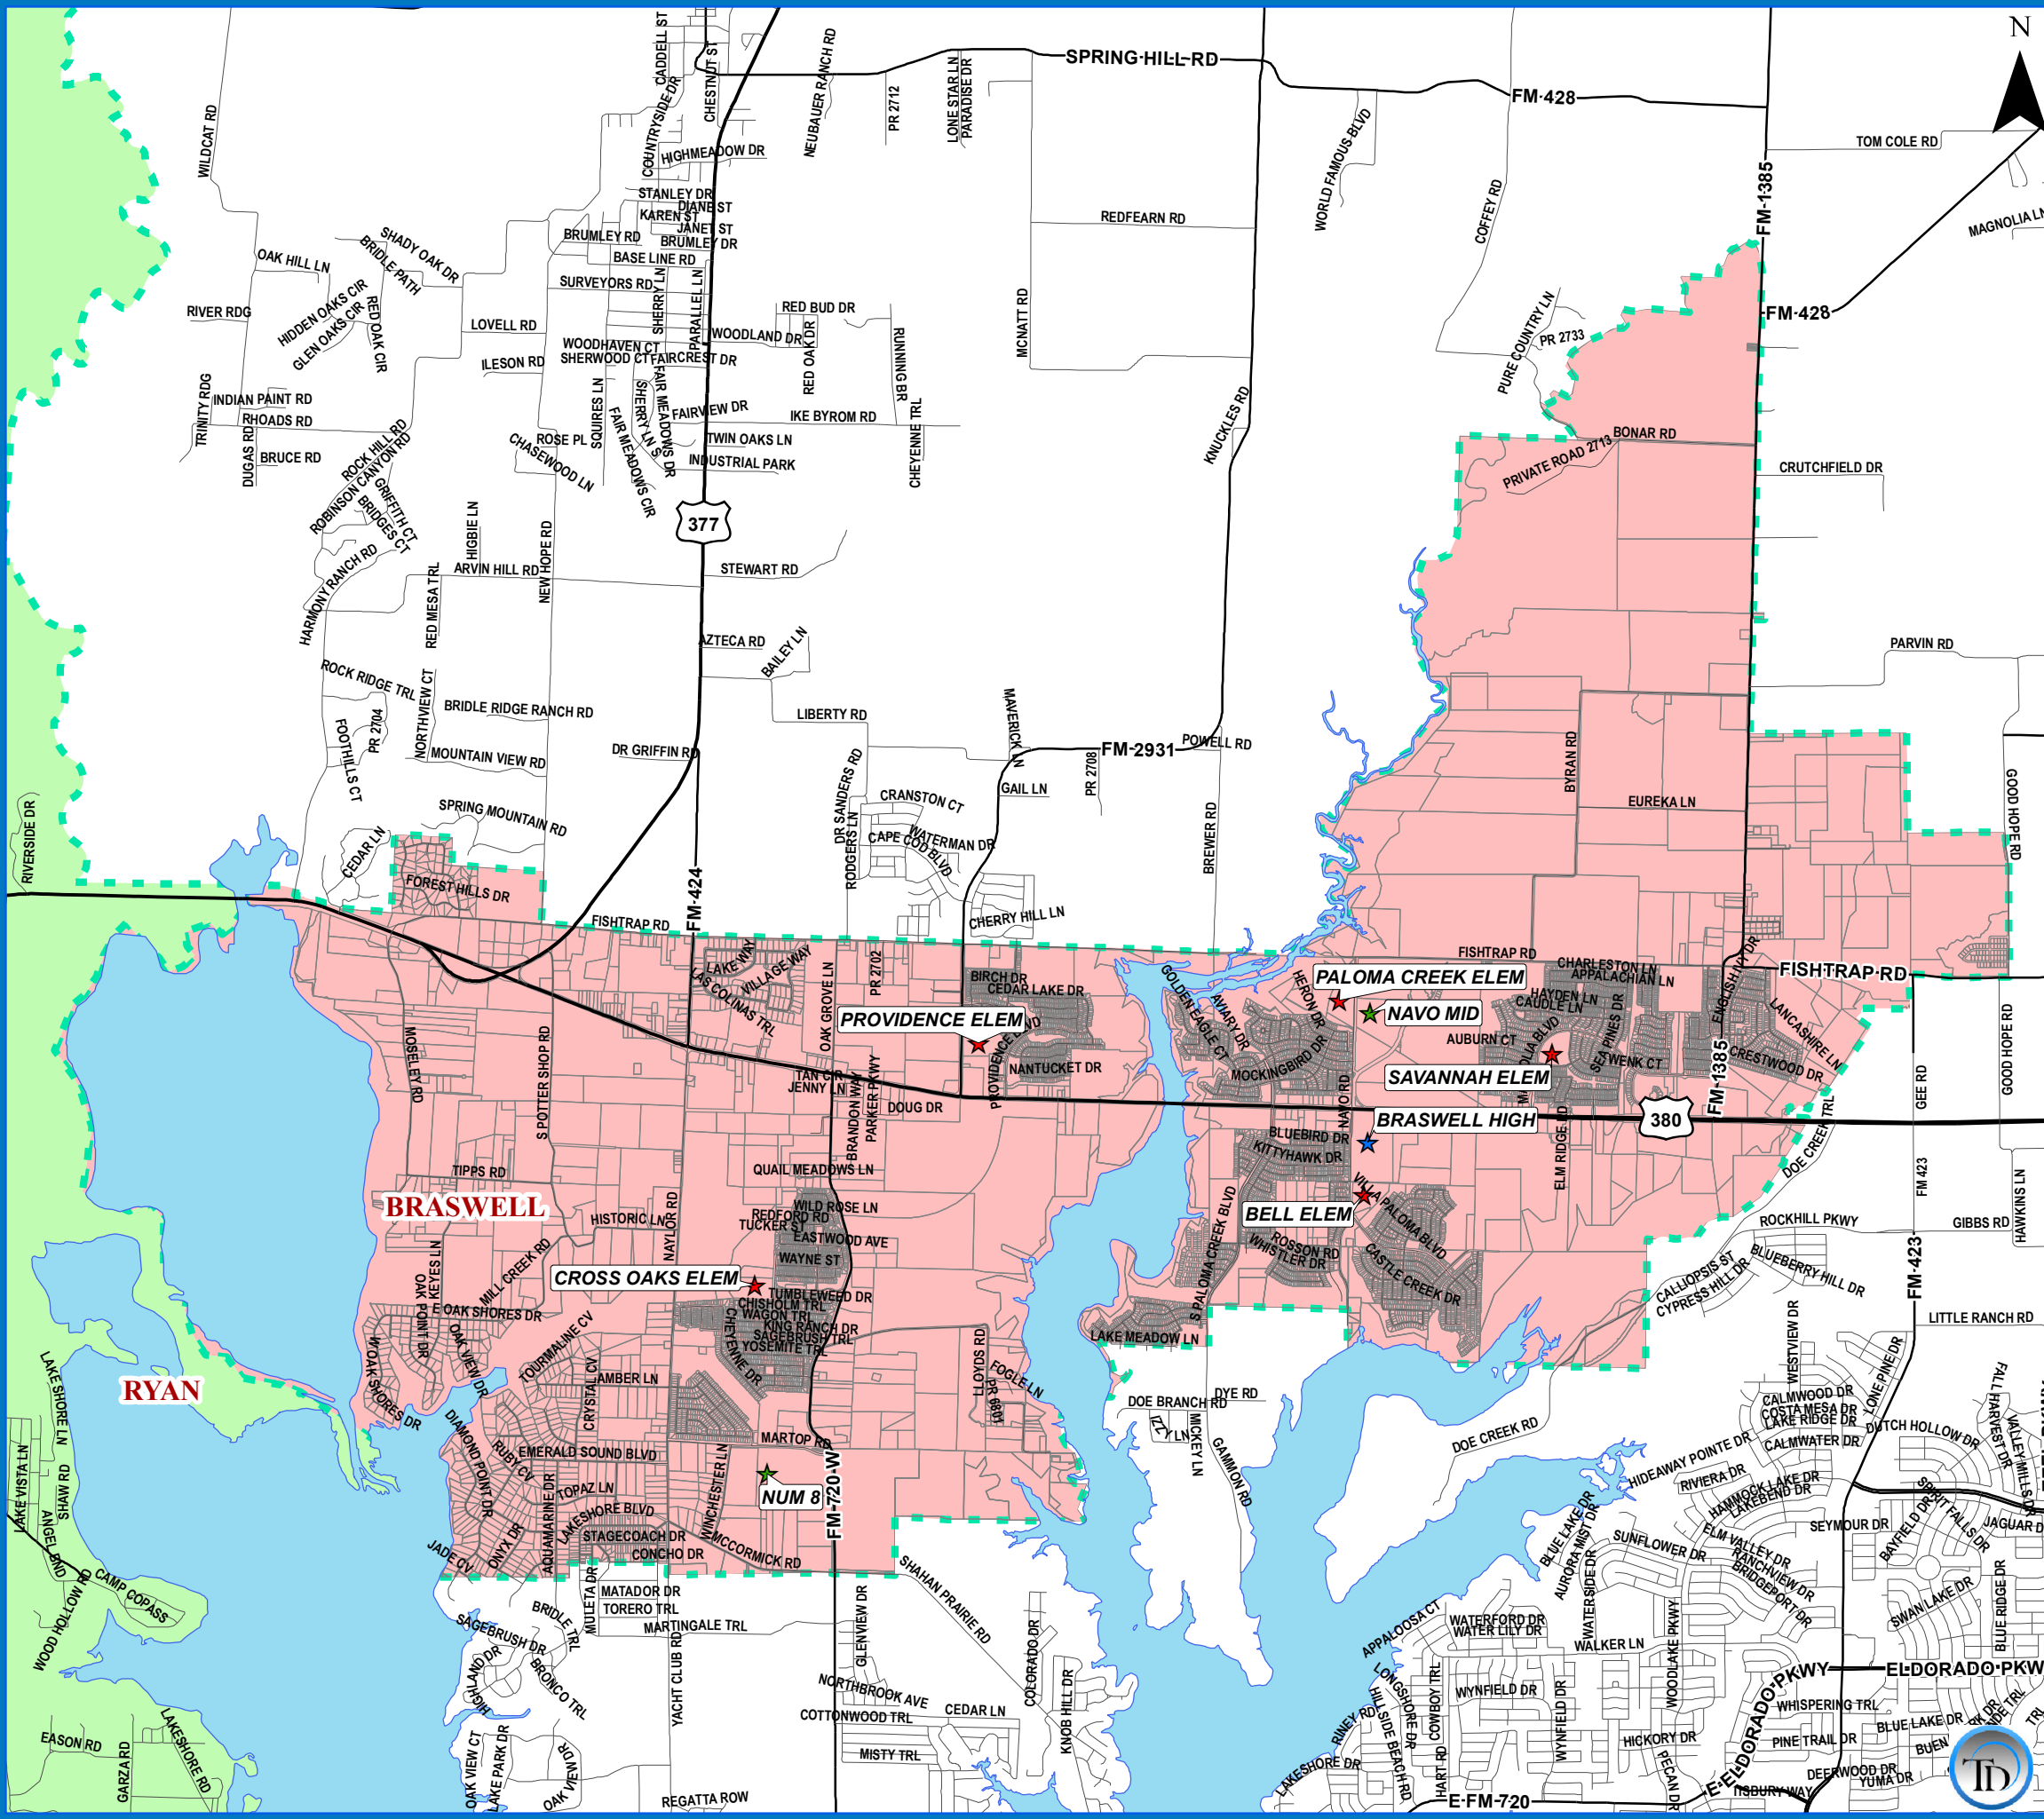

DENTON INDEPENDENT SCHOOL DISTRICT

BRASWELL HIGH SCHOOL ATTENDANCE ZONE

2016-2017

- Schools**
- ★ Elementary School
 - ★ Middle School
 - ★ High School
 - ★ Alternative
- Roads**
- Local Roads
 - Major Arterial
 - Secondary Highway
 - Primary Highway
- Lake Lewisville**
- Lake Lewisville
 - Parcels

High Boundaries

BRASWELL	26750 E UNIVERSITY DR, LITTLE ELM, TX 76227	(940)347-7700
DENTON	1007 FULTON ST, DENTON, TX 76201	(940)369-2000
GUYER	7501 TEASLEY LANE, DENTON, TX 76210	(940)369-1000
RYAN	5101 E MCKINNEY ST, DENTON, TX 76208	(940)369-3000