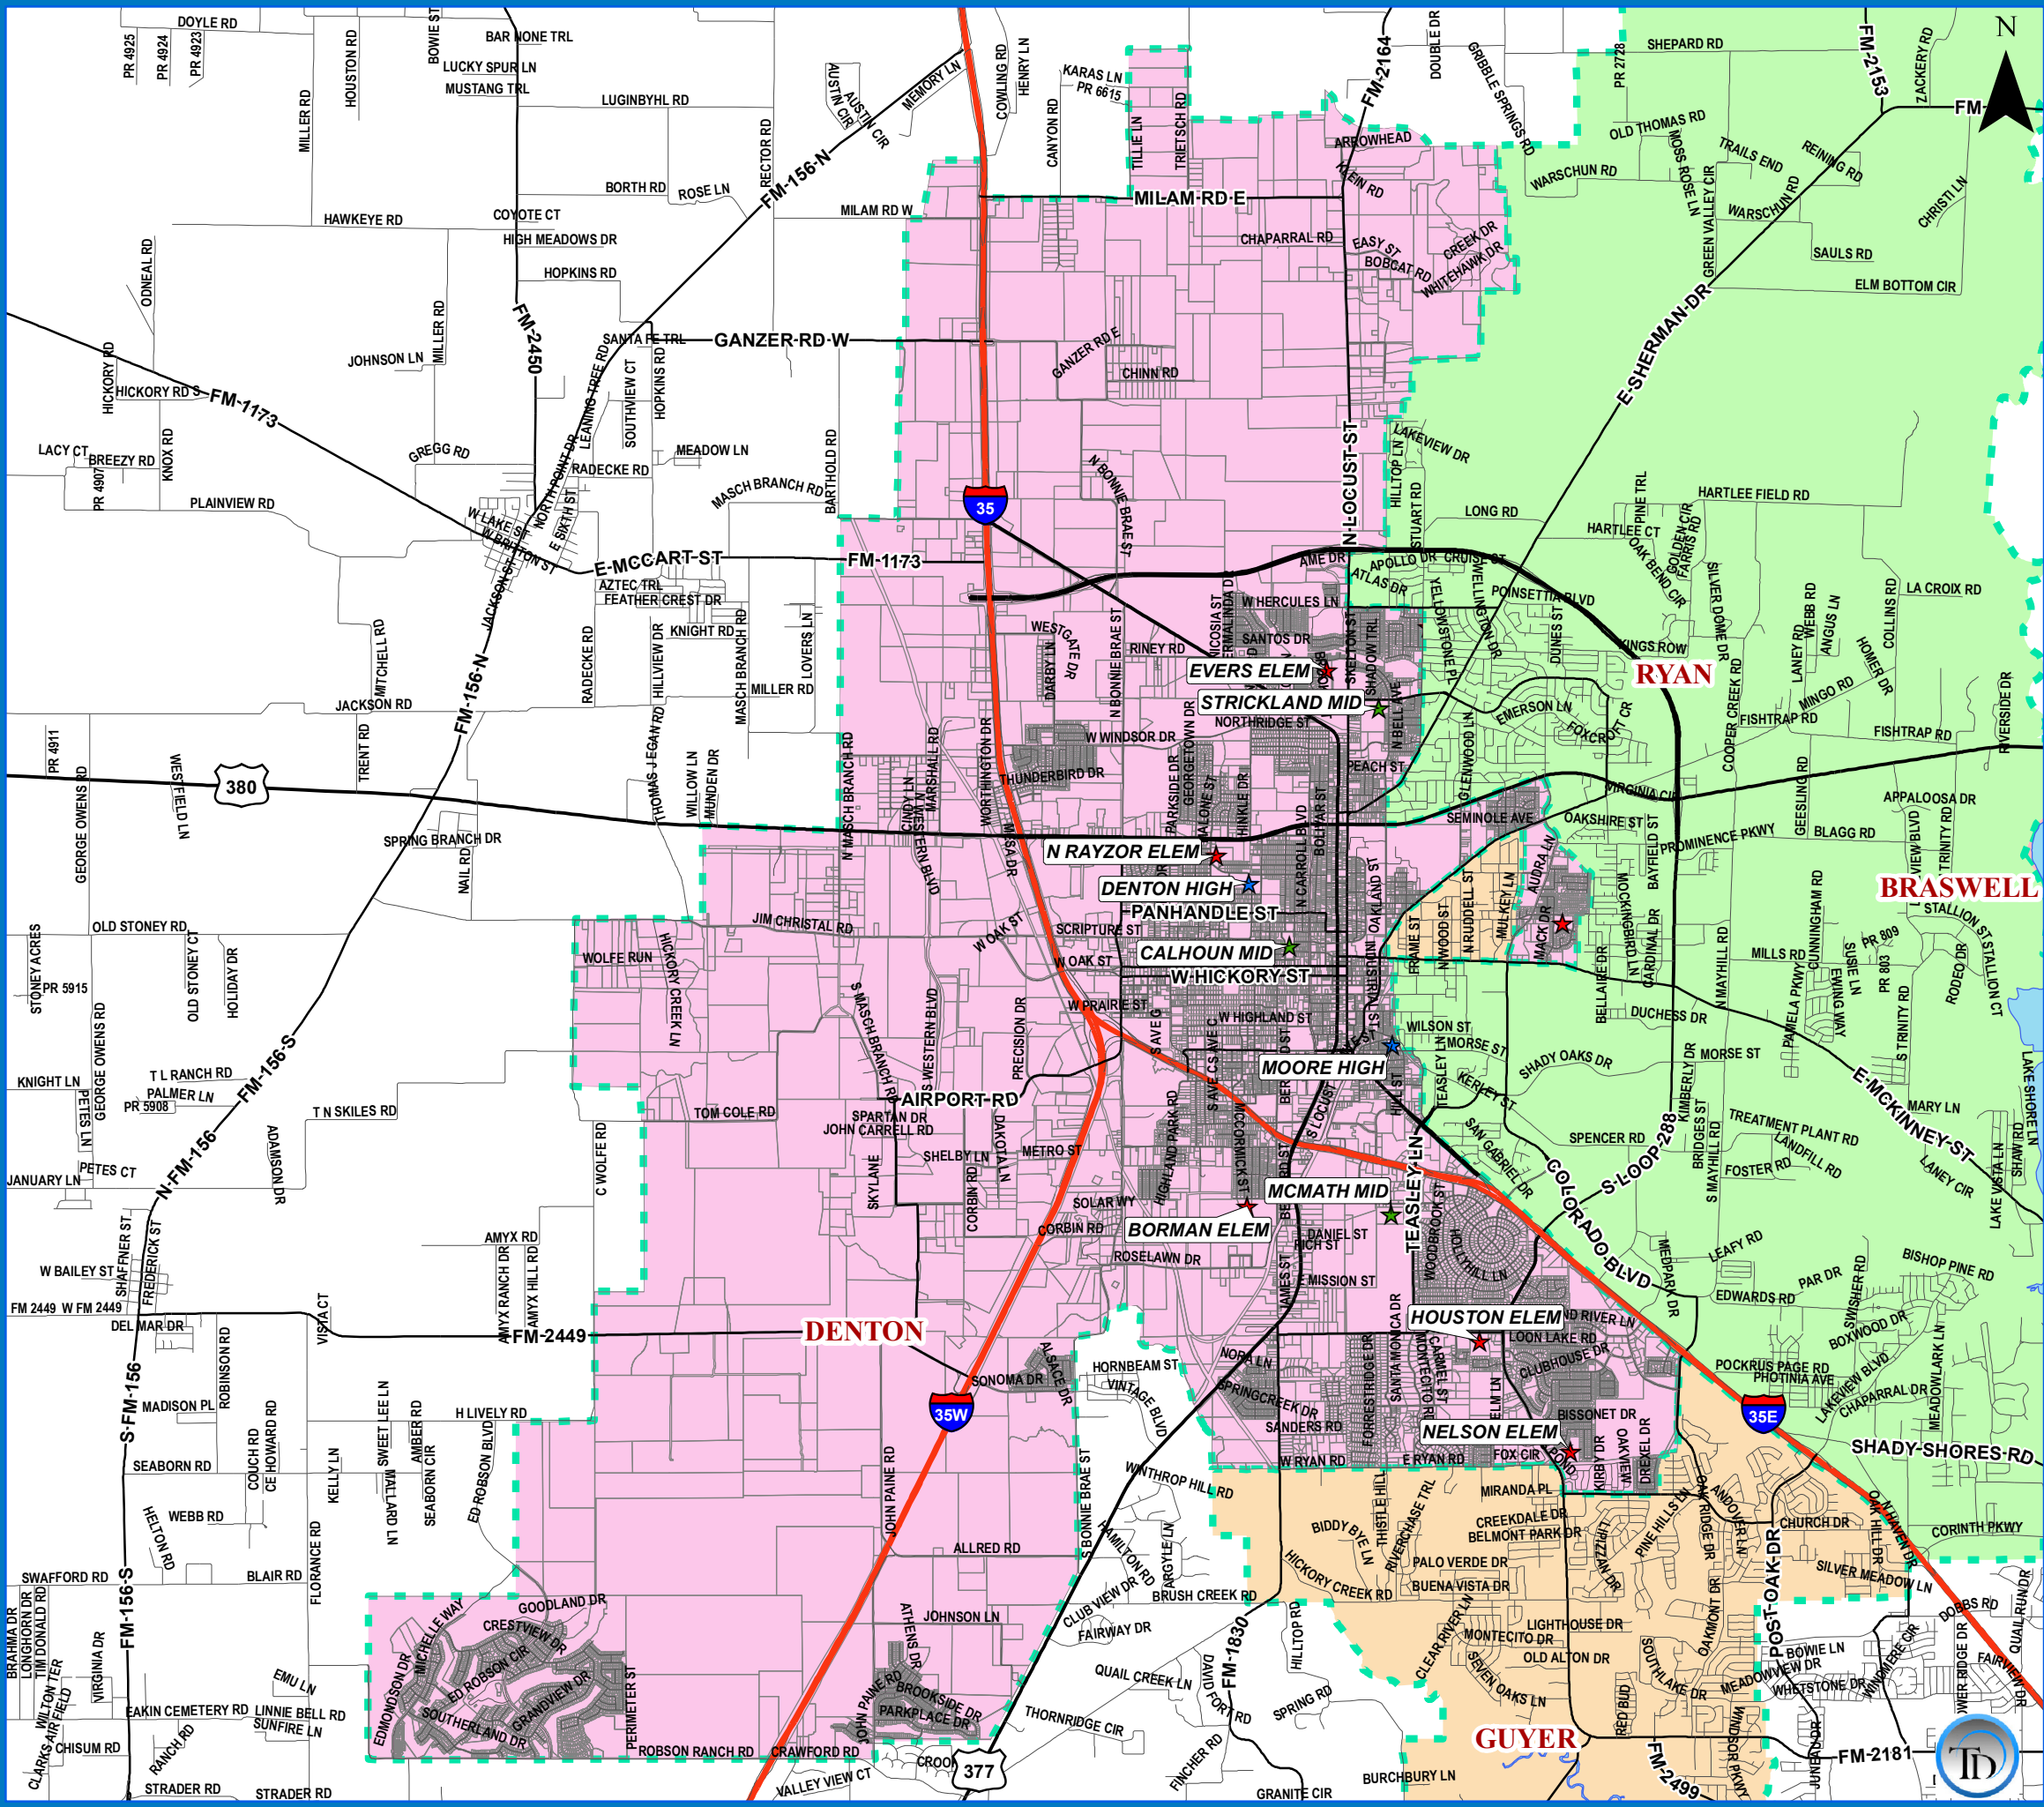

DENTON INDEPENDENT SCHOOL DISTRICT

DENTON HIGH SCHOOL ATTENDANCE ZONE

2016-2017

- Schools**
- ★ Elementary School
 - ★ Middle School
 - ★ High School
 - ★ Alternative
- Roads**
- Local Roads
 - Major Arterial
 - Secondary Highway
 - Primary Highway
- Lake Lewisville**
- Lake Lewisville
 - Parcels

High Boundaries

BRASWELL	26750 E UNIVERSITY DR, LITTLE ELM, TX 76227	(940)347-7700
DENTON	1007 FULTON ST, DENTON, TX 76201	(940)369-2000
GUYER	7501 TEASLEY LANE, DENTON, TX 76210	(940)369-1000
RYAN	5101 E MCKINNEY ST, DENTON, TX 76208	(940)369-3000