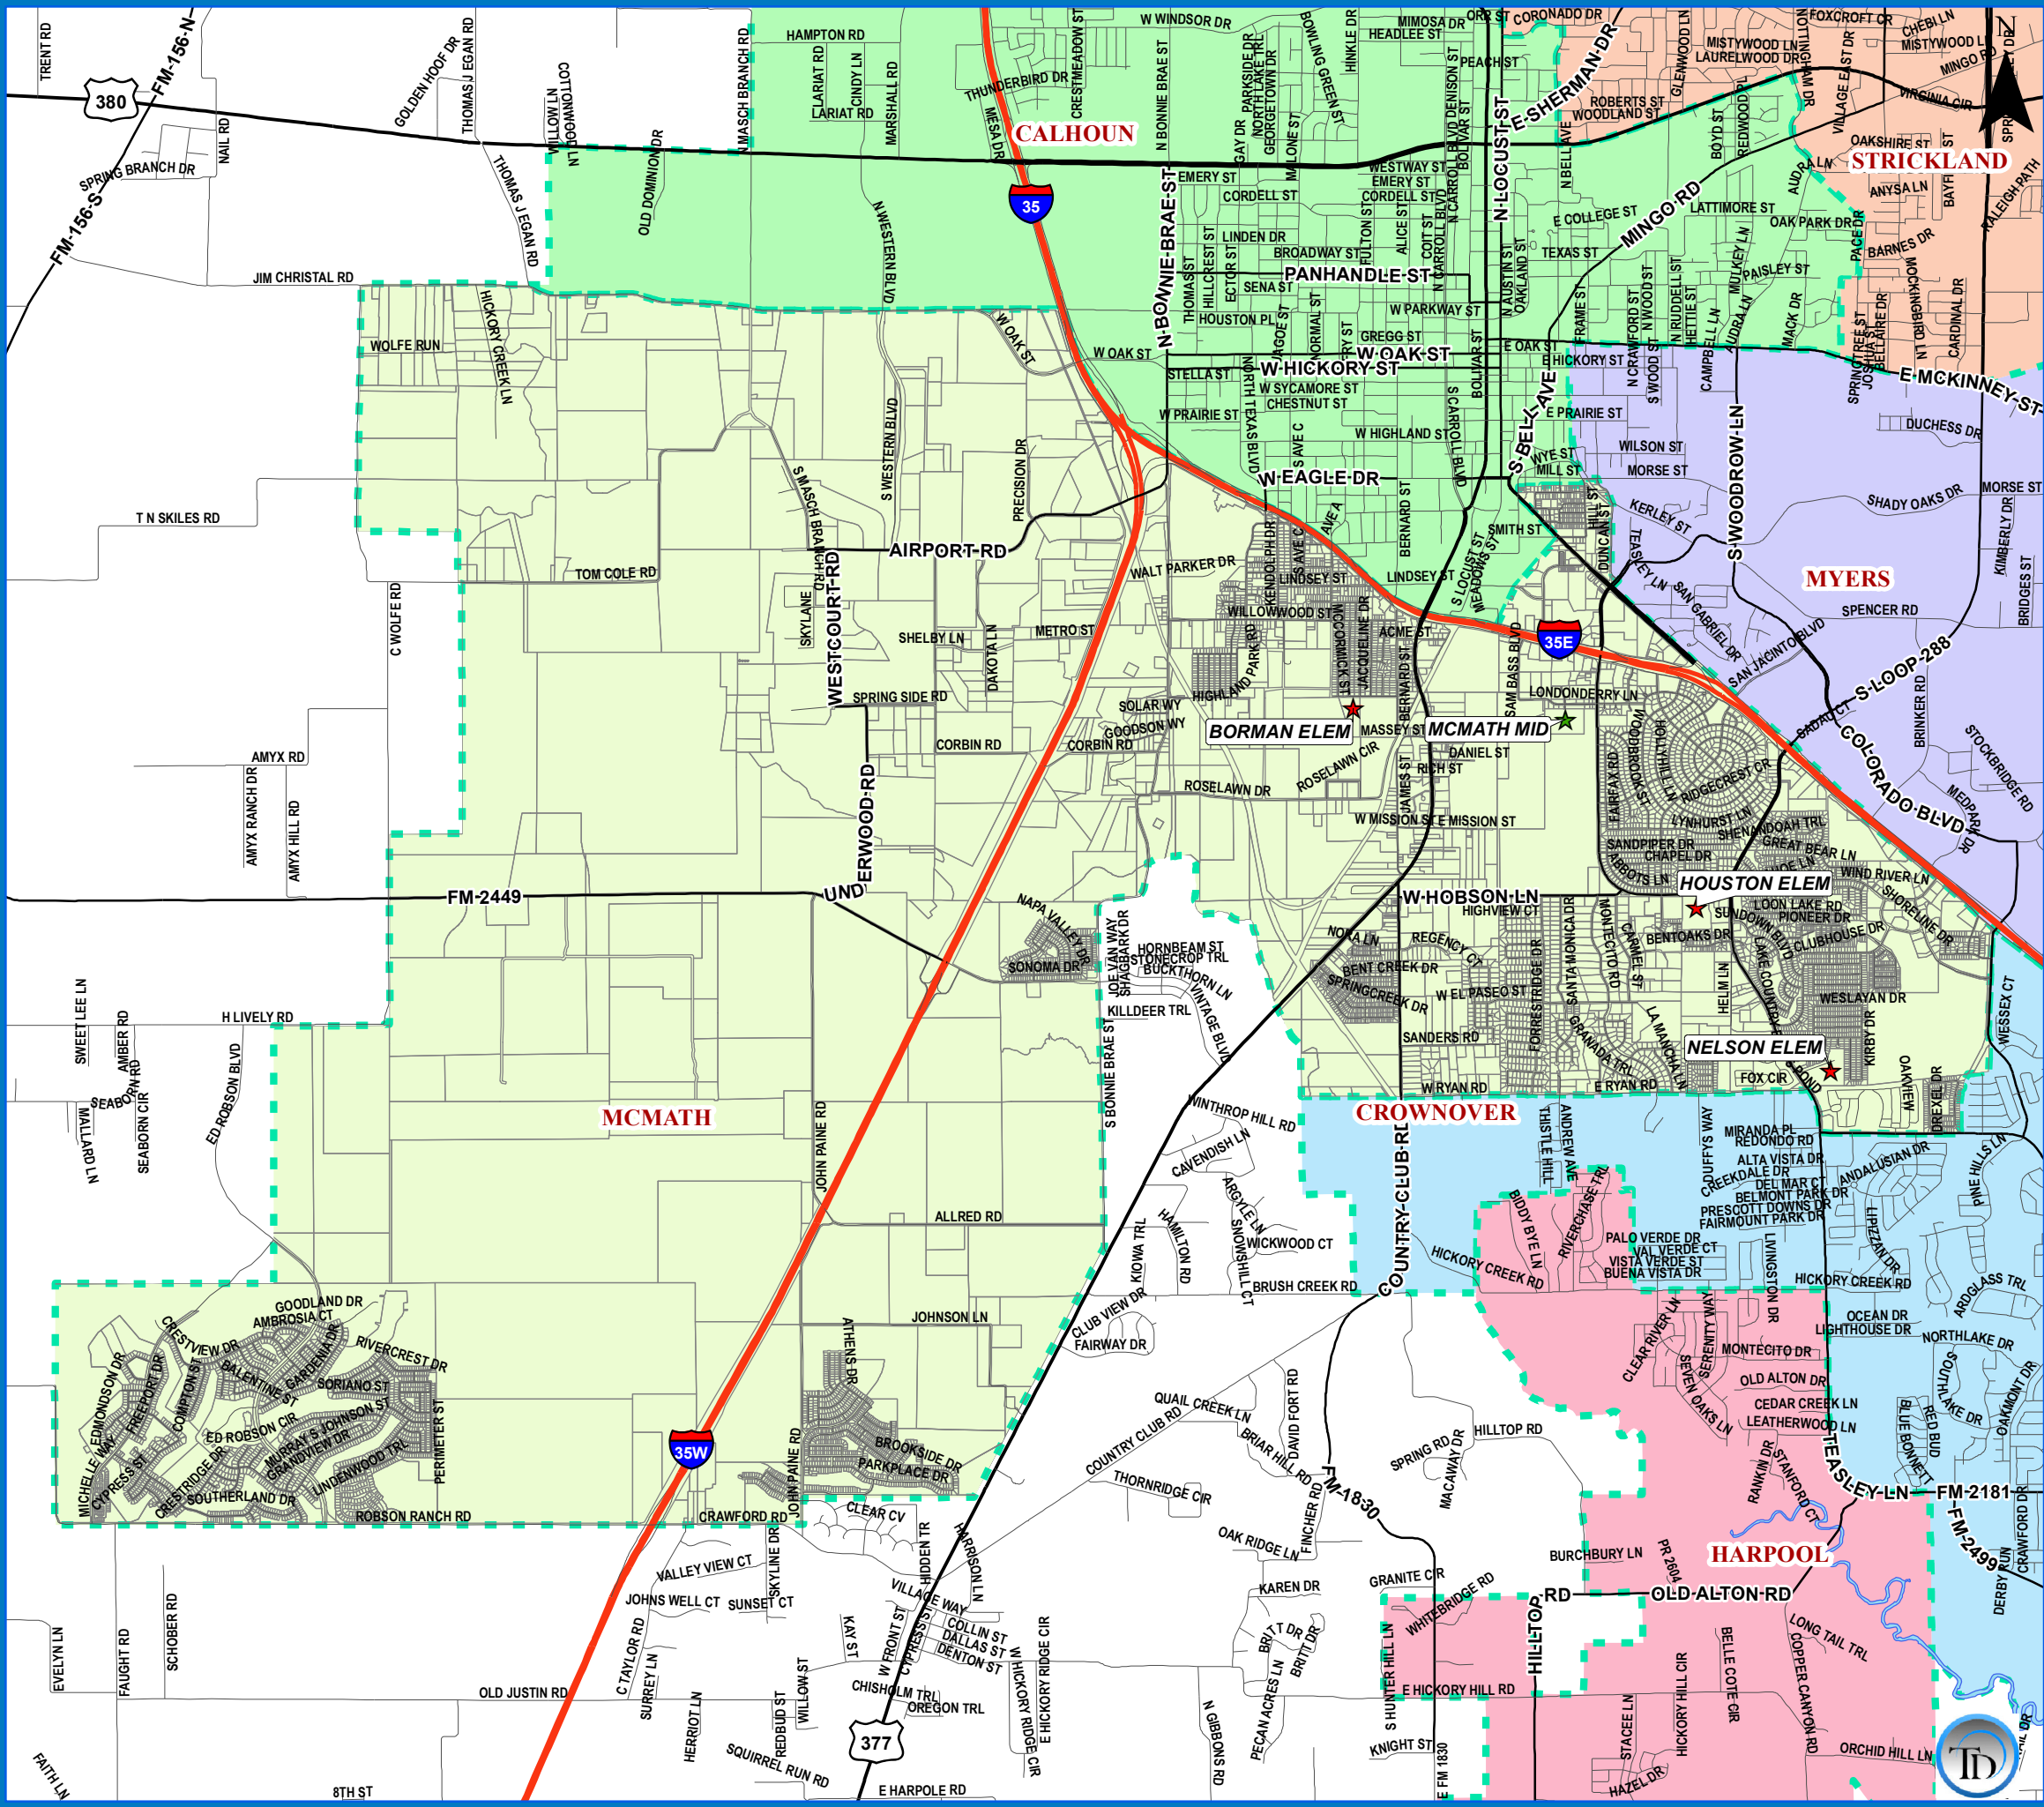

DENTON INDEPENDENT SCHOOL DISTRICT

MCMATH MIDDLE SCHOOL ATTENDANCE ZONE

2016-2017

- Schools**
- ★ Elementary School
 - ★ Middle School
 - ★ High School
 - ★ Alternative
- Roads**
- Local Roads
 - Major Arterial
 - Secondary Highway
 - Primary Highway
- Lake Lewisville**
- Lake Lewisville
 - Parcels

Middle Boundaries

CALHOUN	709 CONGRESS ST, DENTON, TX 76201	(940)396-2400
CROWNOVER	1901 CREEKSIDE DR, CORINTH, TX 76210	(940)369-4700
HARPOOL	9601 STACEE LANE, ARGYLE, TX 6226	(940)369-1700
MCMATH	1900 JASON DRIVE, DENTON, TX 76205	(940)369-3300
MYERS	131 GARZA RD, SHADY SHORES, TX 76208	(940)369-1500
NAVO	1701 NAVO RD, AUBREY, TX 76227	(972)347-7500
STRICKLAND	324 E WINDSOR DR, DENTON, TX 76209	(940)369-4200