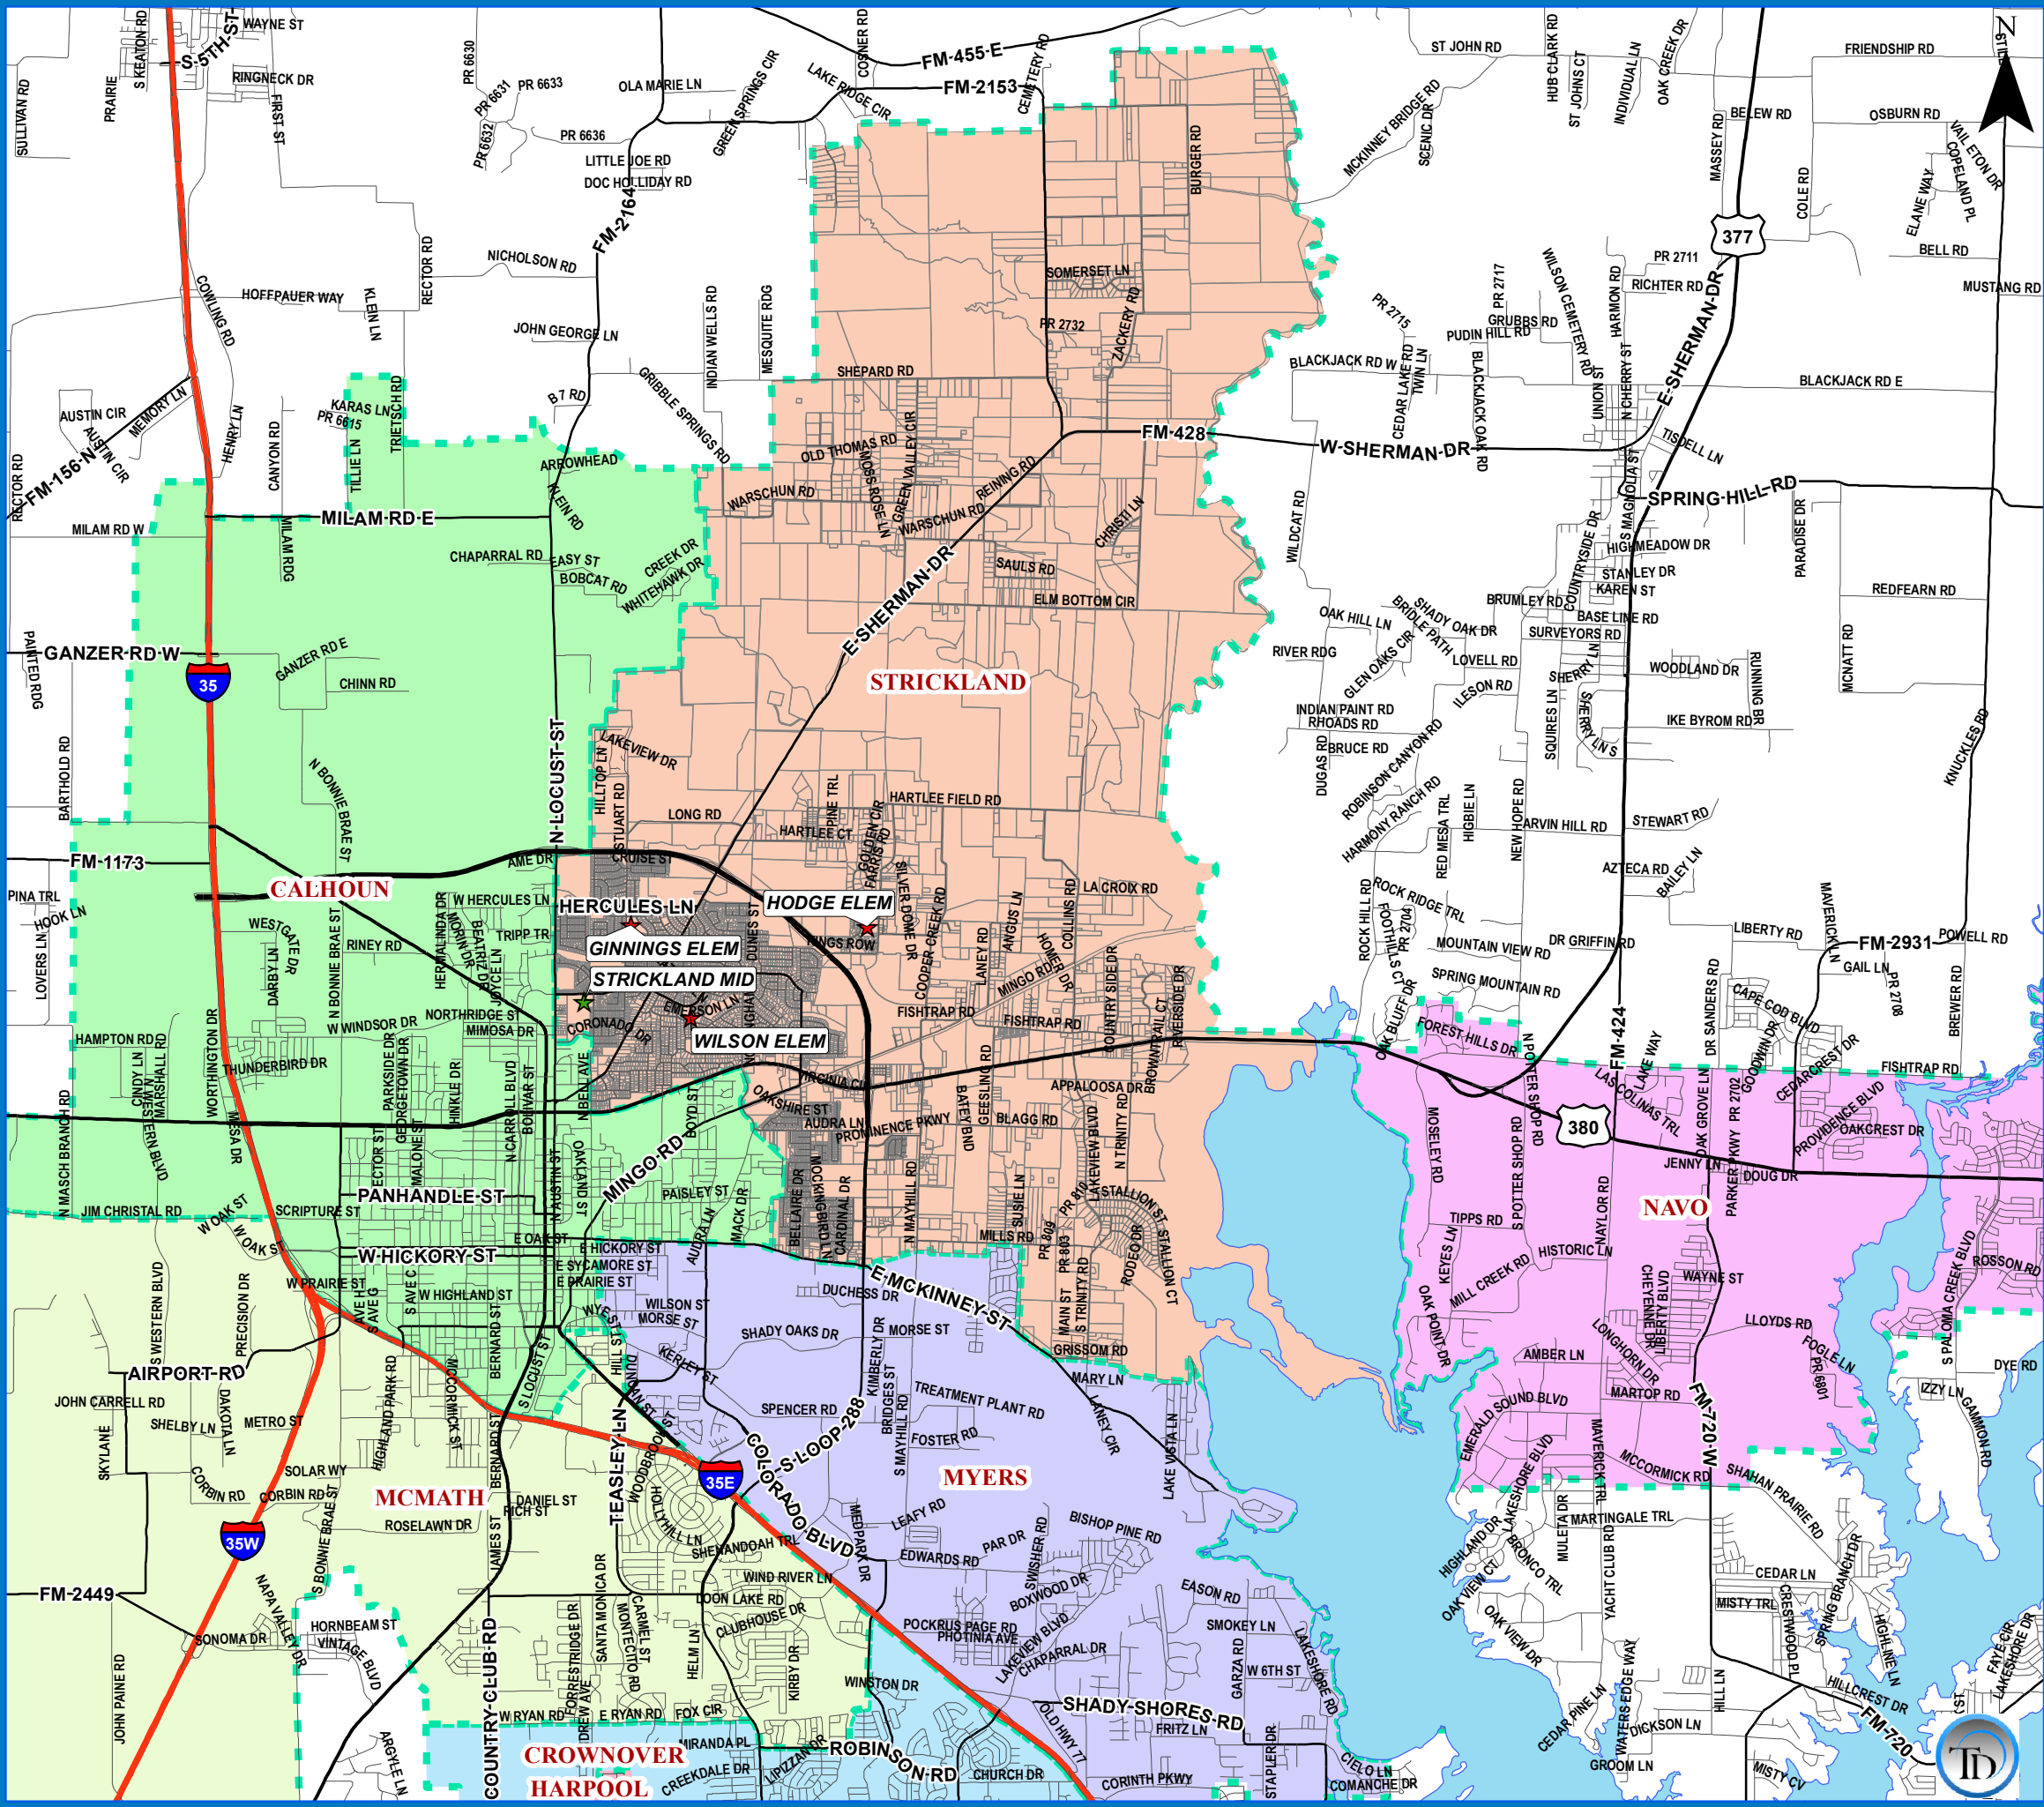

DENTON INDEPENDENT SCHOOL DISTRICT

STRICKLAND MIDDLE SCHOOL ATTENDANCE ZONE

2016-2017

- Schools**
- ★ Elementary School
 - ★ Middle School
 - ★ High School
 - ★ Alternative
- Roads**
- Local Roads
 - Major Arterial
 - Secondary Highway
 - Primary Highway
- Lake Lewisville**
- Lake Lewisville
 - Parcels

Middle Boundaries

CALHOUN	709 CONGRESS ST, DENTON, TX 76201	(940)396-2400
CROWNOVER	1901 CREEKSIDE DR, CORINTH, TX 76210	(940)369-4700
HARPOOL	9601 STACEE LANE, ARGYLE, TX 6226	(940)369-1700
MCMATH	1900 JASON DRIVE, DENTON, TX 76205	(940)369-3300
MYERS	131 GARZA RD, SHADY SHORES, TX 76208	(940)369-1500
NAVO	1701 NAVO RD, AUBREY, TX 76227	(972)347-7500
STRICKLAND	324 E WINDSOR DR, DENTON, TX 76209	(940)369-4200