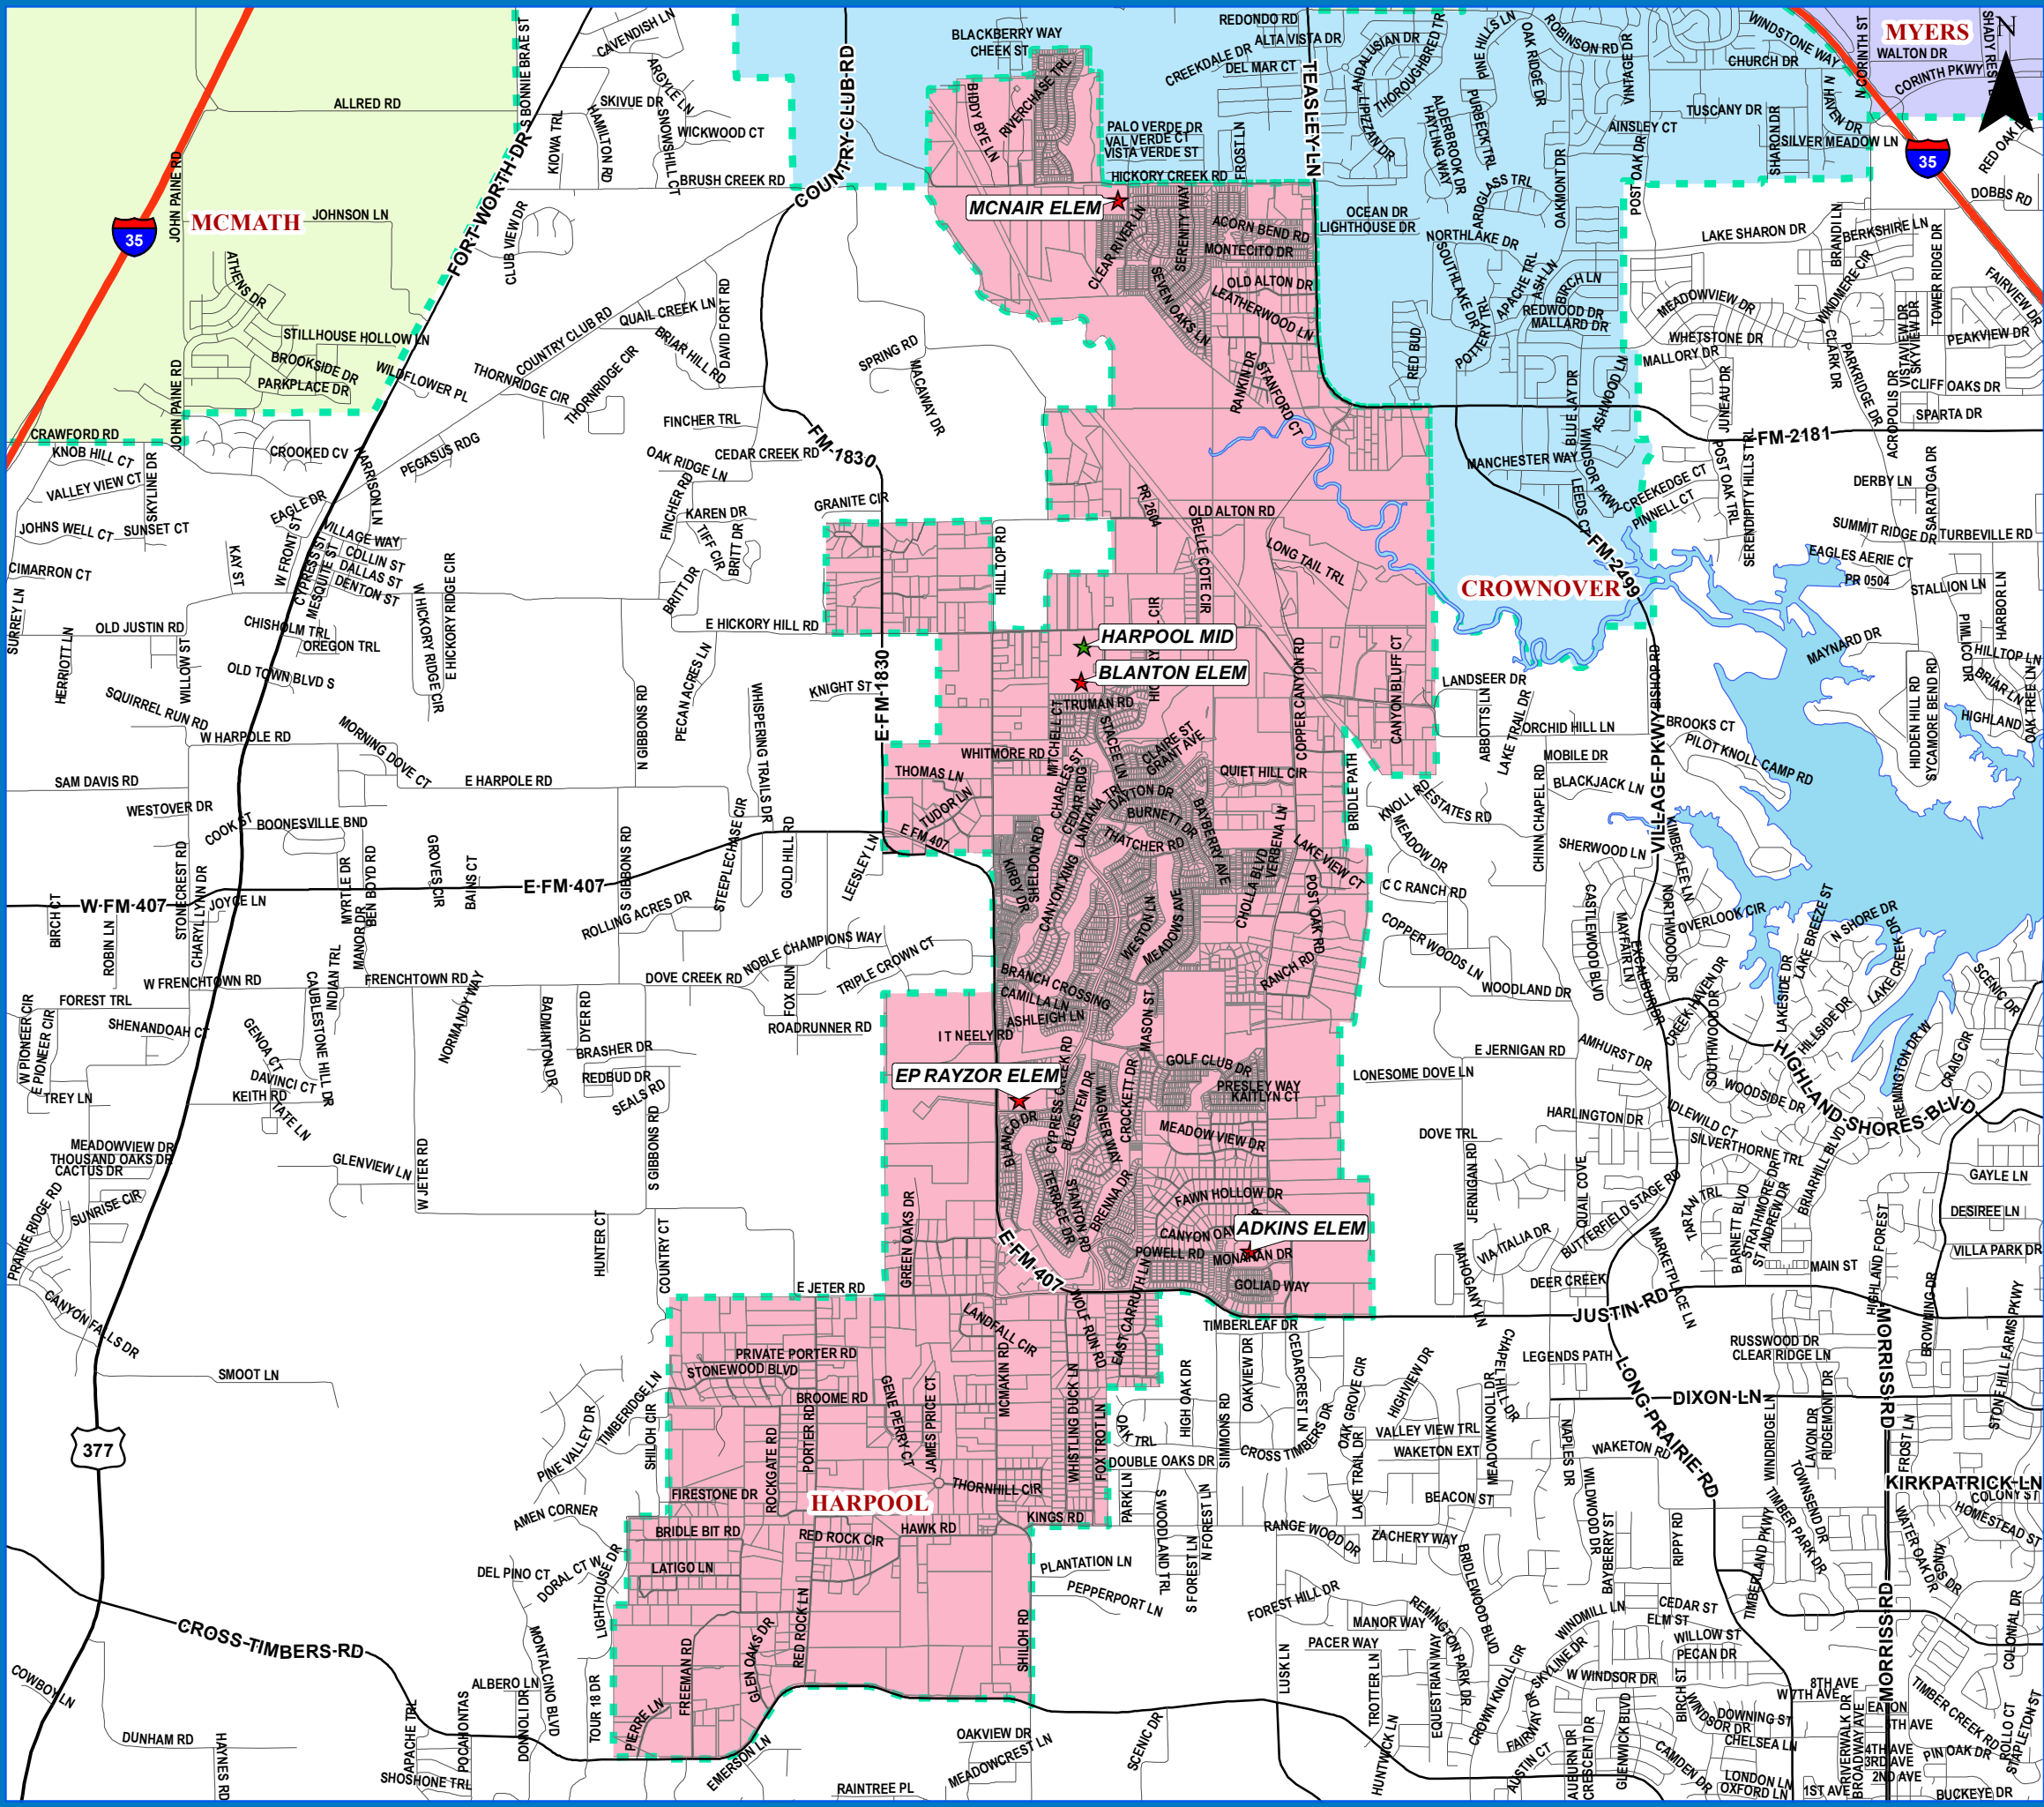

DENTON INDEPENDENT SCHOOL DISTRICT

HARPOOL MIDDLE SCHOOL ATTENDANCE ZONE

2017-18

- Schools**
- ★ Elementary School
 - ★ Middle School
 - ★ High School
 - ★ Alternative
- Roads**
- Local Roads
 - Major Arterial
 - Secondary Highway
 - Primary Highway
- Lake Lewisville**
- Lake Lewisville
 - Parcels

Middle Boundaries

CALHOUN	709 CONGRESS ST, DENTON, TX 76201	(940)369-2400
CROWNOVER	1901 CREEKSIDE DR, CORINTH, TX 76210	(940)369-4700
HARPOOL	9601 STACEE LANE, ARGYLE, TX 6226	(940)369-1700
MCMATH	1900 JASON DRIVE, DENTON, TX 76205	(940)369-3300
MYERS	131 GARZA RD, SHADY SHORES, TX 76208	(940)369-1500
NAVO	1701 NAVO RD, AUBREY, TX 76227	(972)347-7500
RODRIGUEZ		
STRICKLAND	324 E WINDSOR DR, DENTON, TX 76209	(940)369-4200