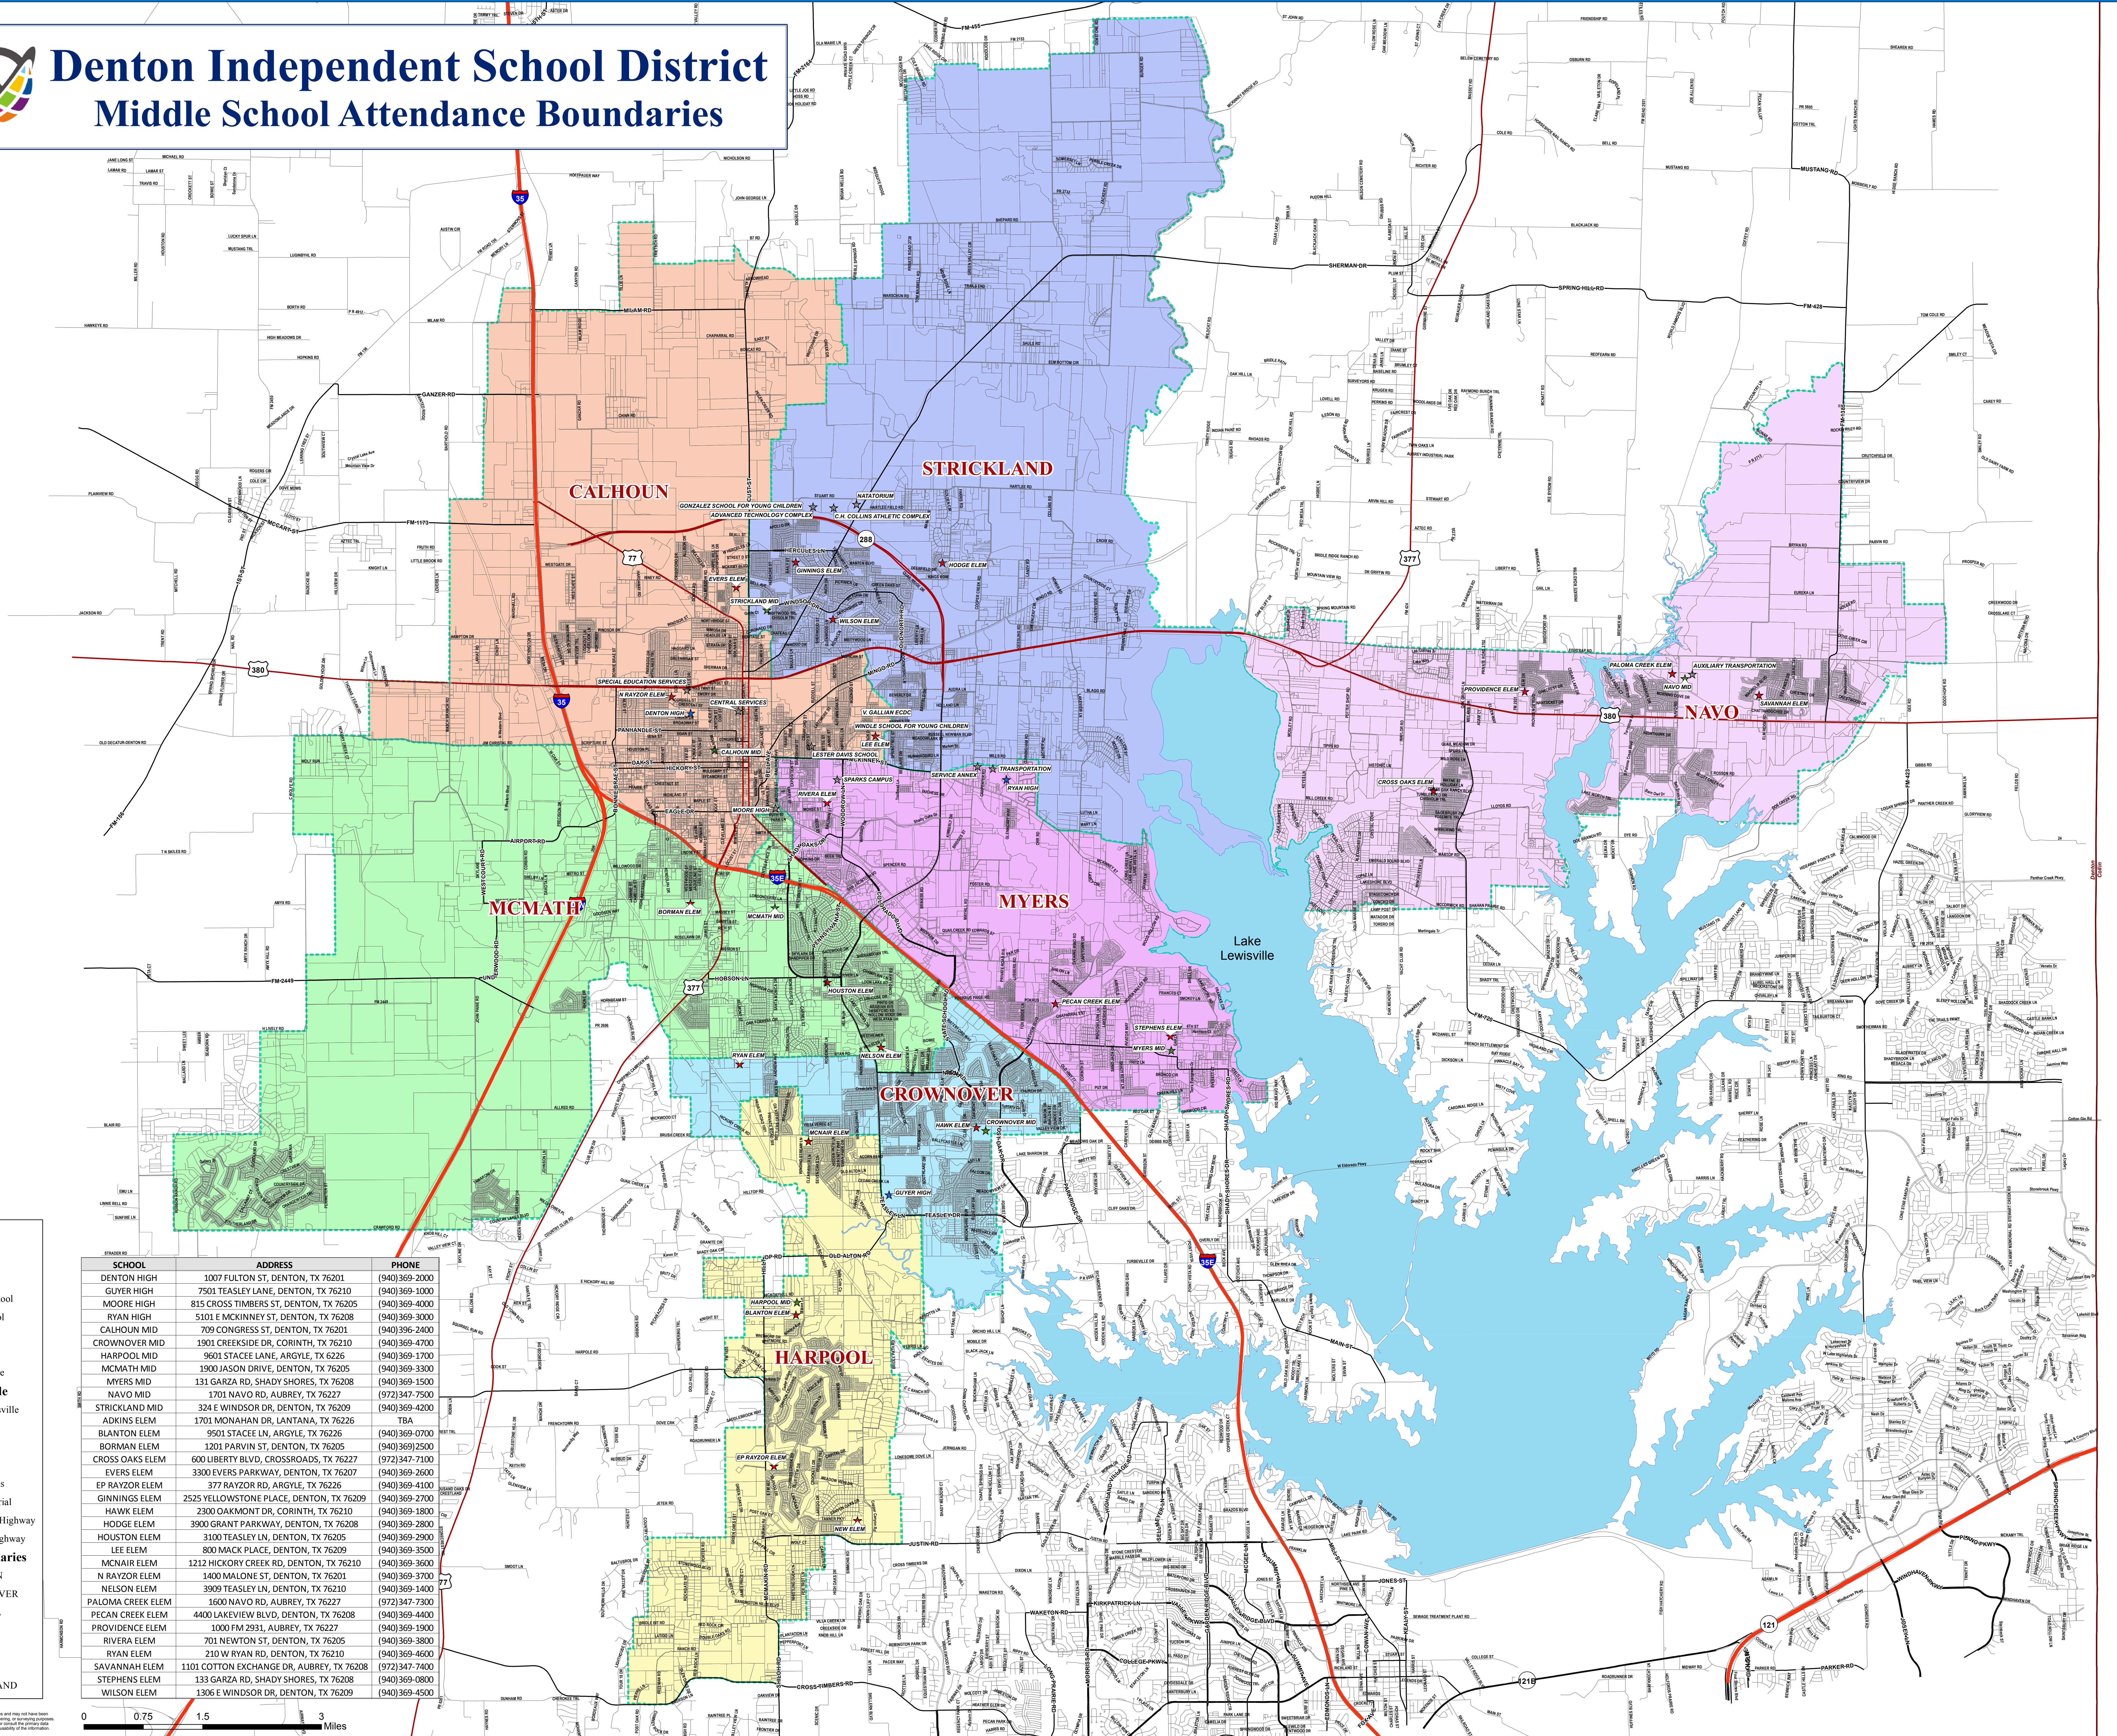

Denton Independent School District Middle School Attendance Boundaries

LEGEND

- **Schools**
  - ★ Elementary
  - ★ Middle School
  - ★ High School
  - ★ Alternative
- **County Line**
  - County Line
- **Lake Lewisville**
  - Lake Lewisville
- **Parcels**
  - Parcels
- **Roads**
  - Local Roads
  - Major Arterial
  - Secondary Highway
  - Primary Highway
- **Middle Boundaries**
  - CALHOUN
  - CROWNCOVER
  - HARPOOL
  - MCMATH
  - MYERS
  - NAVO
  - STRICKLAND