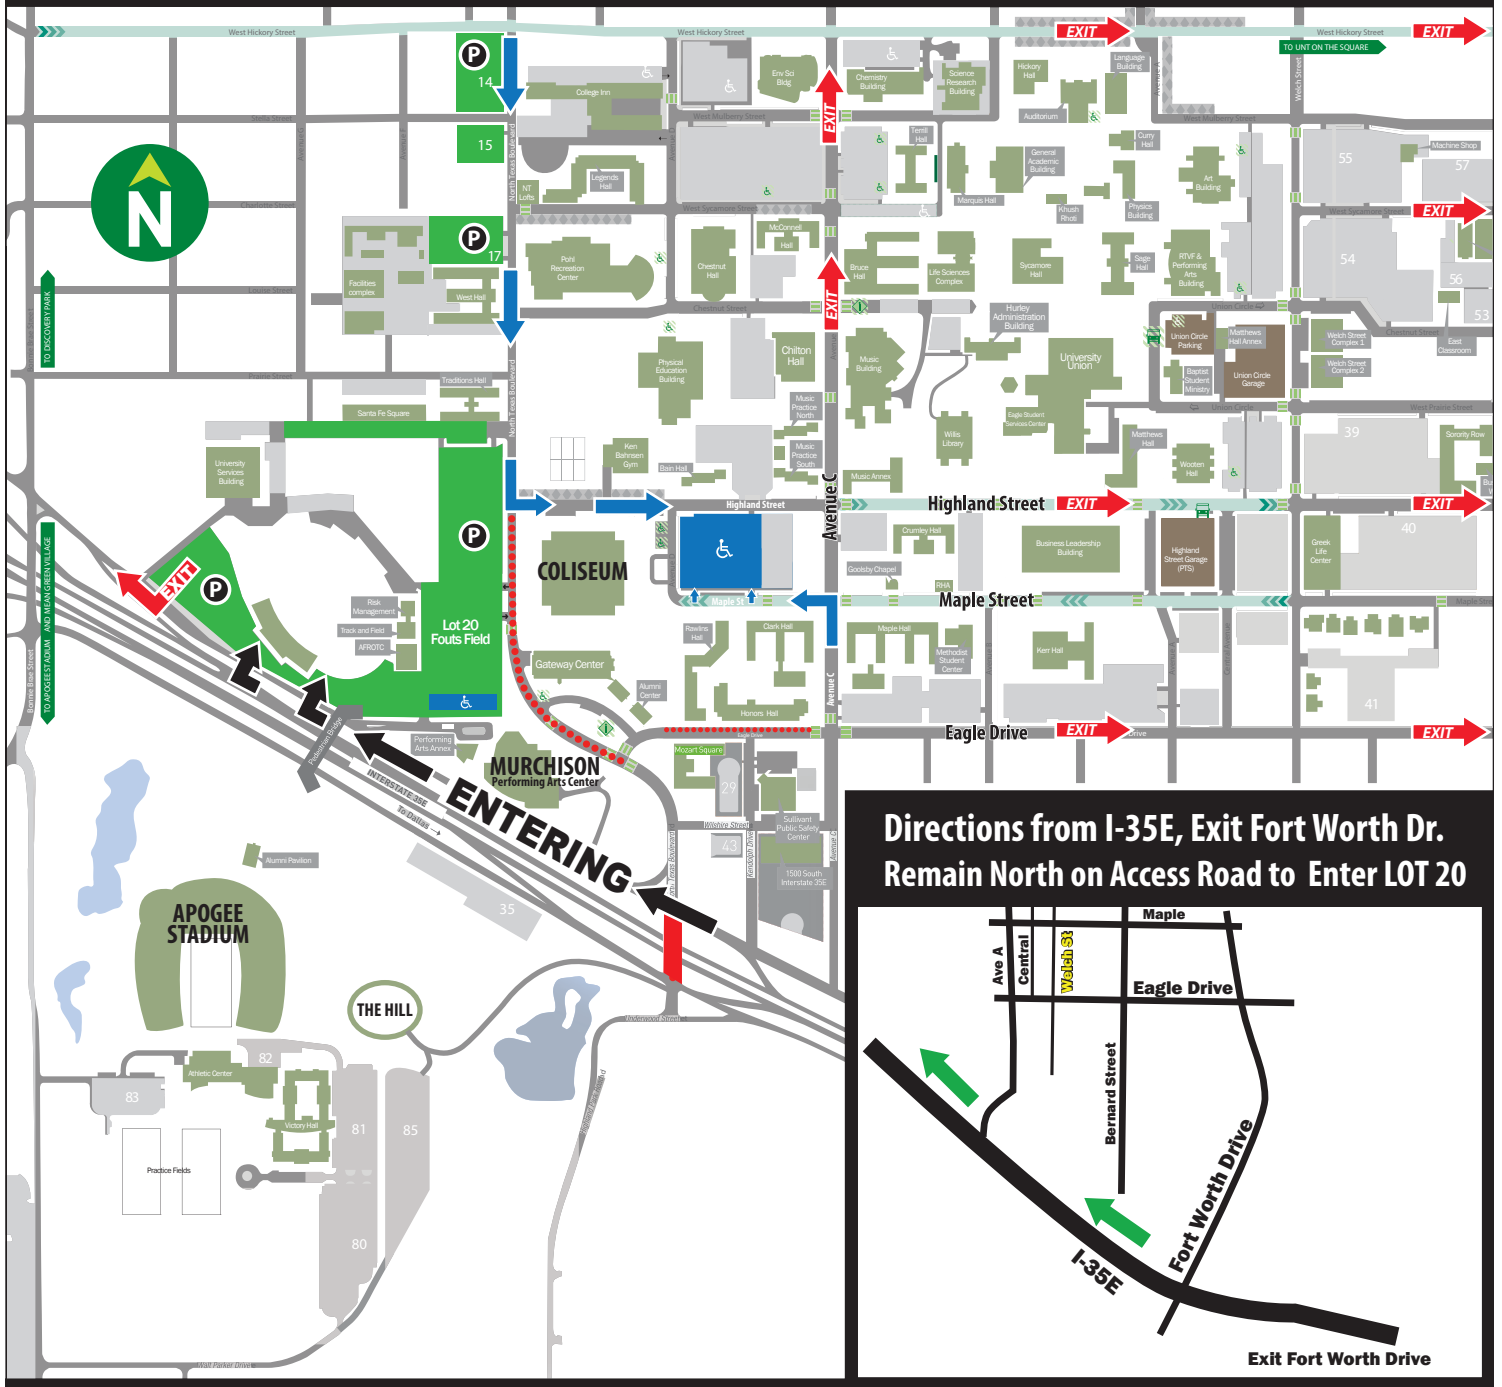

# High School Graduations & Special Events

Follow I-35 north Access Road to Enter LOT 20 Fouts Field Parking Lot

Directions from I-35E, Exit Fort Worth Dr.  
Remain North on Access Road to Enter LOT 20

## Map Key

-  Guest Parking
-  ADA Accessible Parking
-  Employee Parking
-  Road Closed

## Information

Bridge at North Texas Blvd is closed