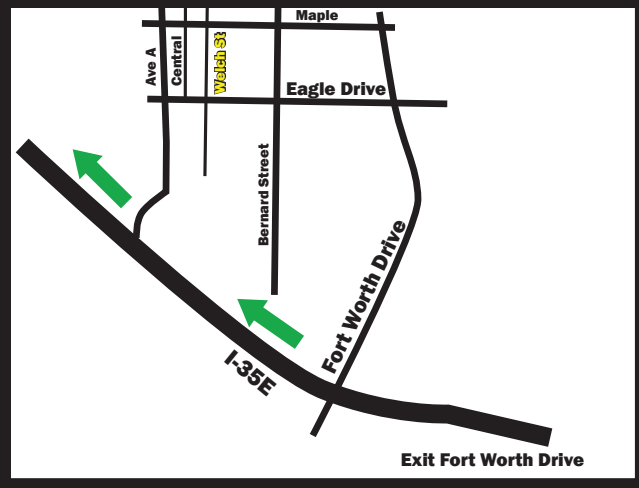

# High School Graduations & Special Events

Follow I-35 north Access Road to Enter LOT 20 Fouts Field Parking Lot

Directions from I-35E, Exit Fort Worth Dr.  
Remain North on Access Road to Enter LOT 20

## Map Key

-  Guest Parking
-  ADA Accessible Parking
-  Employee Parking
-  Road Closed

## Information

Bridge at North Texas Blvd is closed