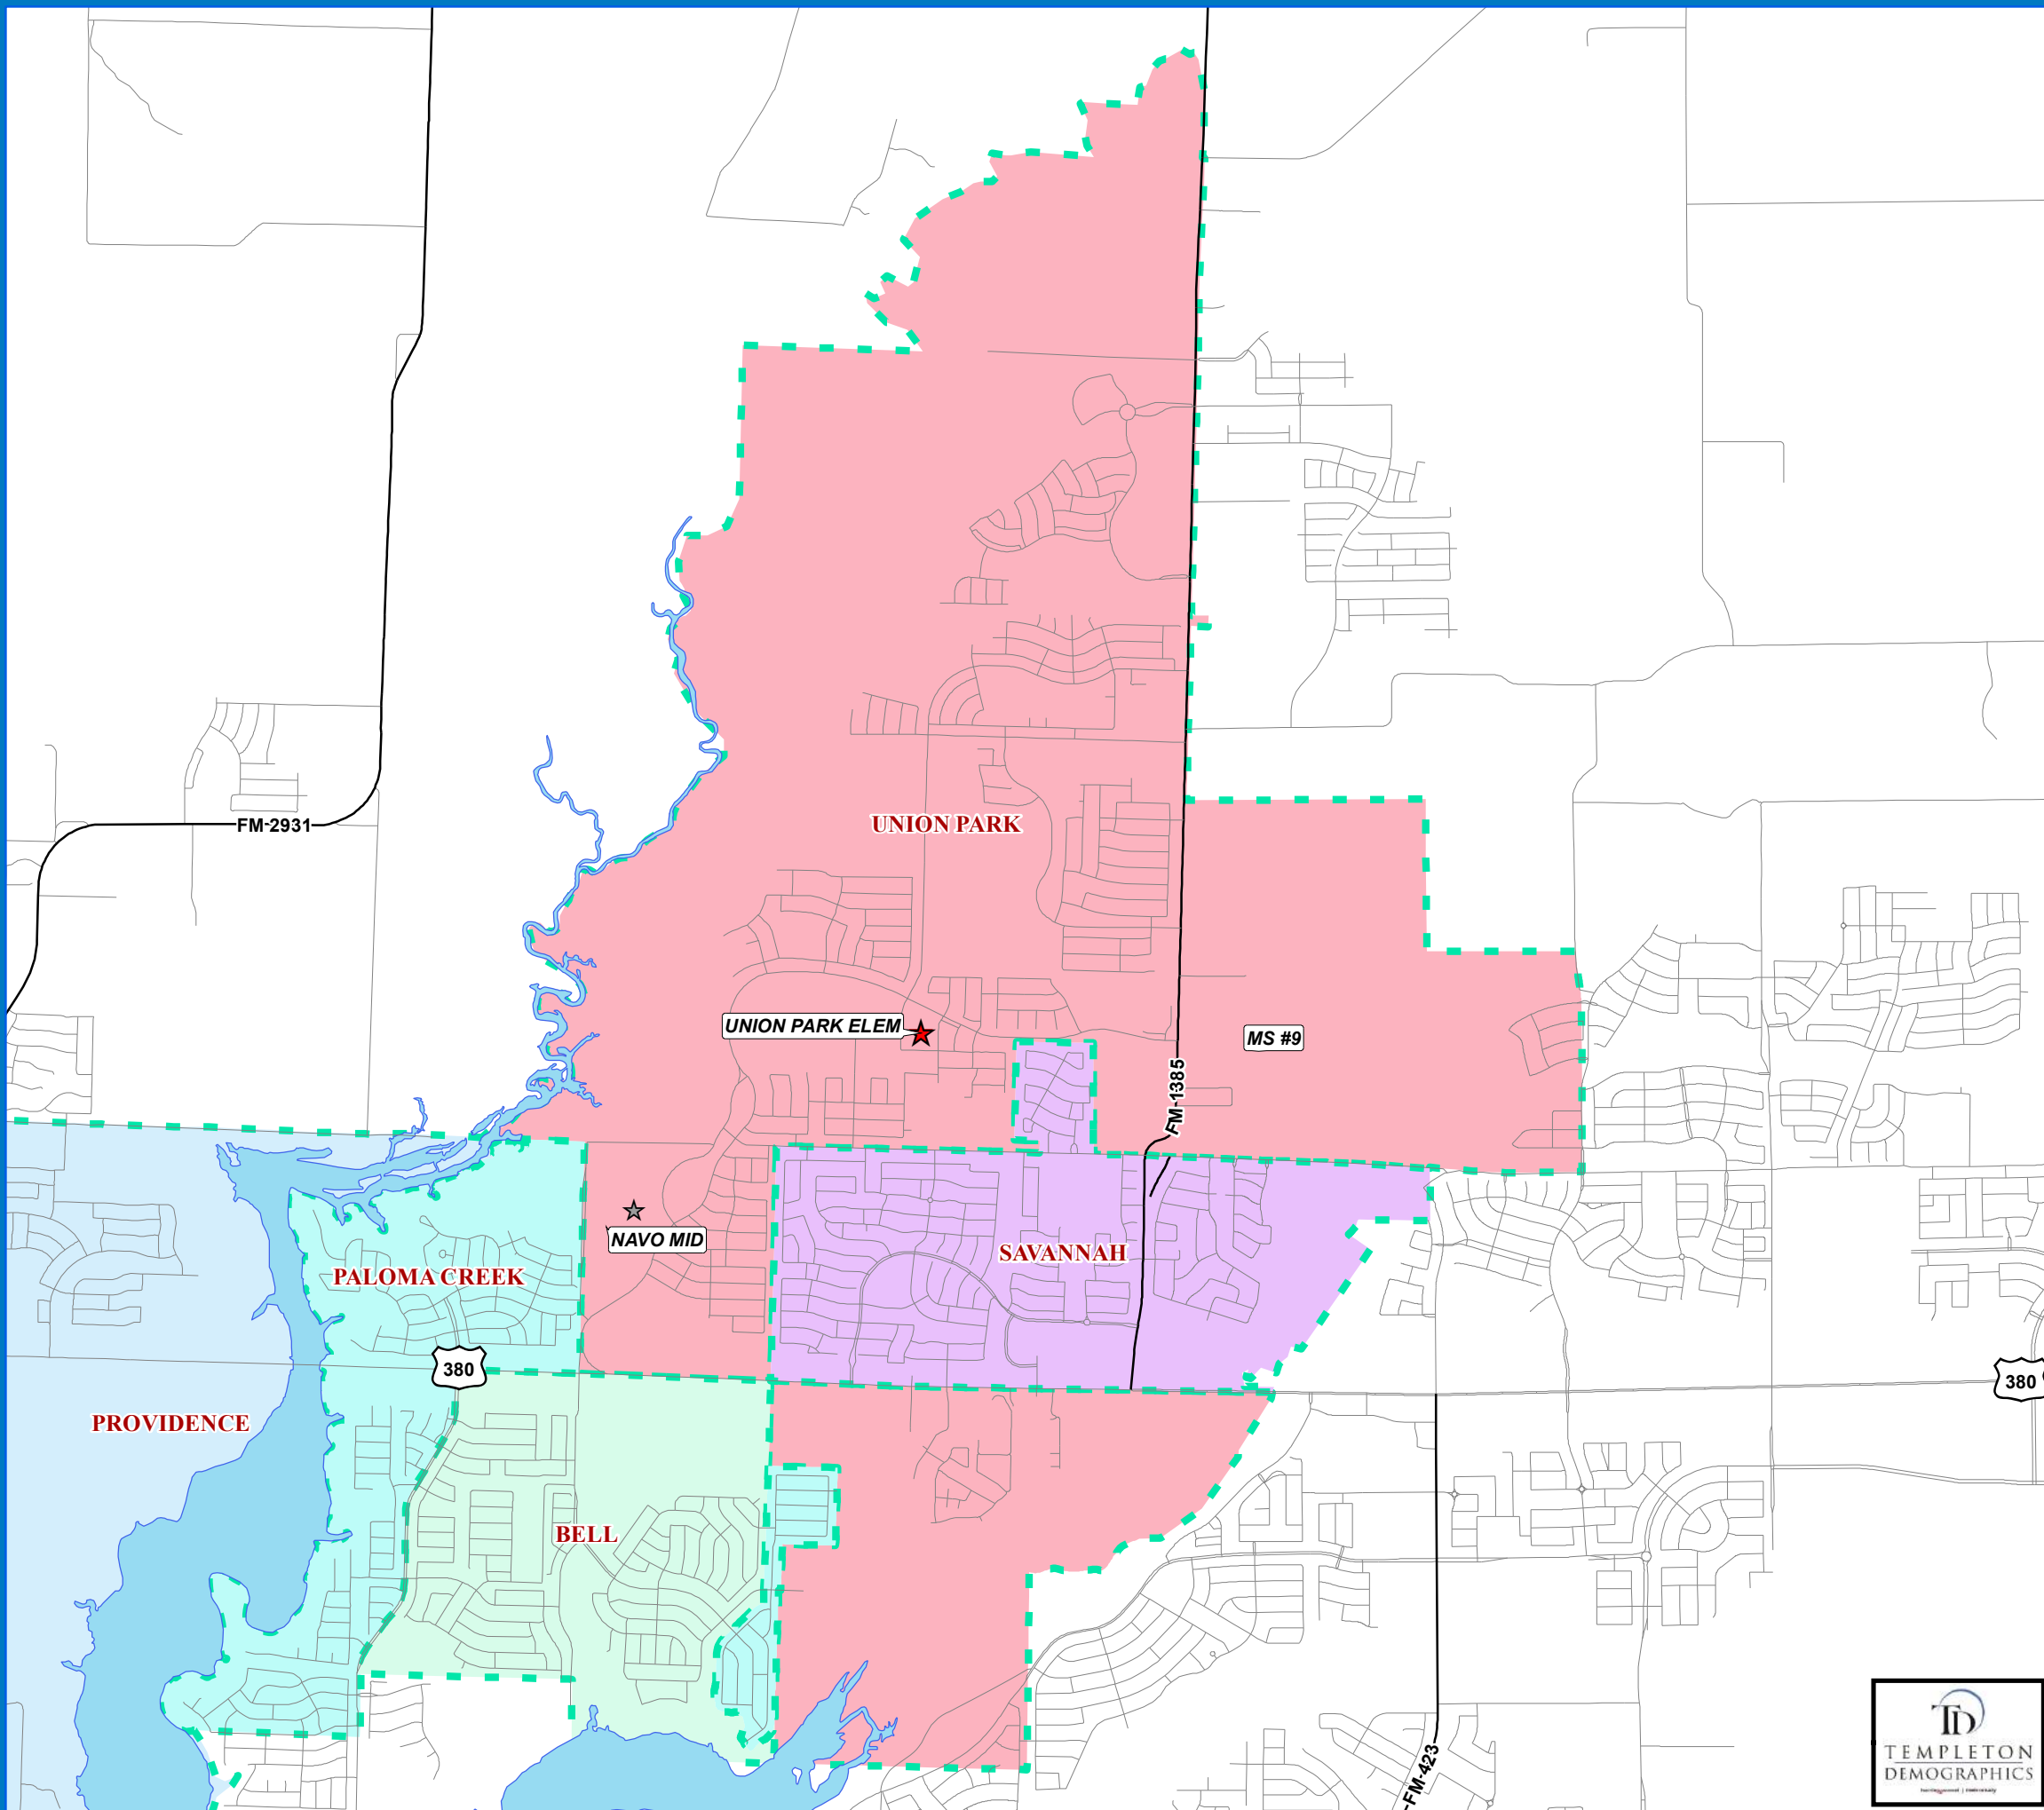

DENTON INDEPENDENT SCHOOL DISTRICT

UNION PARK ELEMENTARY SCHOOL ATTENDANCE ZONE

Schools

- ★ Elementary School
- ★ Middle School
- ★ High School
- ★ Alternative

Roads

- Local Roads
- Major Arterial
- Secondary Highway
- Primary Highway

Lake Lewisville

- Lake Lewisville

Elementary Boundaries

ADKINS	1701 MONAHAN DR, LANTANA, TX 76226	(940)369-1300
ALEXANDER	800 MACK PLACE, DENTON, TX 76209	(940)369-3500
BELL	601 VILLA PALOMA BLVD, LITTLE ELM, TX 75068	(940)347-7200
BLANTON	9501 STACEE LN, LANTANA, TX 76266	(940)369-0700
BORMAN	1201 PARVIN ST, DENTON, TX 76205	(940)369-2500
CROSS OAKS	600 LIBERTY BLVD, CROSS ROADS, TX 76227	(972)347-7100
EP RAYZOR	377 RAYZOR RD, LANTANA, TX 76266	(940)369-4100
EVERS	3300 EVERS PARKWAY, DENTON, TX 76207	(940)369-2600
GINNINGS	2525 YELLOWSTONE PLACE, DENTON, TX 76209	(940)369-2700
HAWK	2300 OAKMONT DR, CORINTH, TX 76210	(940)369-1800
HODGE	3900 GRANT PKWY, DENTON, TX 76208	(940)369-4912
HOUSTON	3100 TEASLEY LN, DENTON, TX 76205	(940)369-2900
MCNAIR	1212 HICKORY CREEK RD, DENTON, TX, 76210	(972)349-3600
N RAYZOR	1400 MALONE ST, DENTON, TX 76201	(940)369-3700
NELSON	3909 TEASLEY LN, DENTON, TX 76210	(940)369-1400
PALOMA CREEK	1600 NAVO RD, AUBREY, TX 76227	(940)367-7300
PECAN CREEK	4400 LAKEVIEW BLVD, DENTON, TX 76208	(940)369-4400
PROVIDENCE	1000 F.M. 2931, AUBREY, TX, 76227	(940)369-1900
RIVERA	701 NEWTON ST, DENTON, TX, 76205	(940)369-3800
RYAN	201 W. RYAN RD, DENTON, TX, 76210	(972)349-4600
SAVANNAH	1101 COTTON EXCHANGE DR, AUBREY, TX 76227	(940)369-7400
SCHULTZ	1502 HANOVER ST, DENTON, TX, 76209	(940)369-4500
STEPHENS	133 GARZA RD, SHADY SHORES, TX, 76208	(940)369-0800
UNION PARK	7301 FIELDWOOD WAY, AUBREY, TX, 76227	(940)369-0000