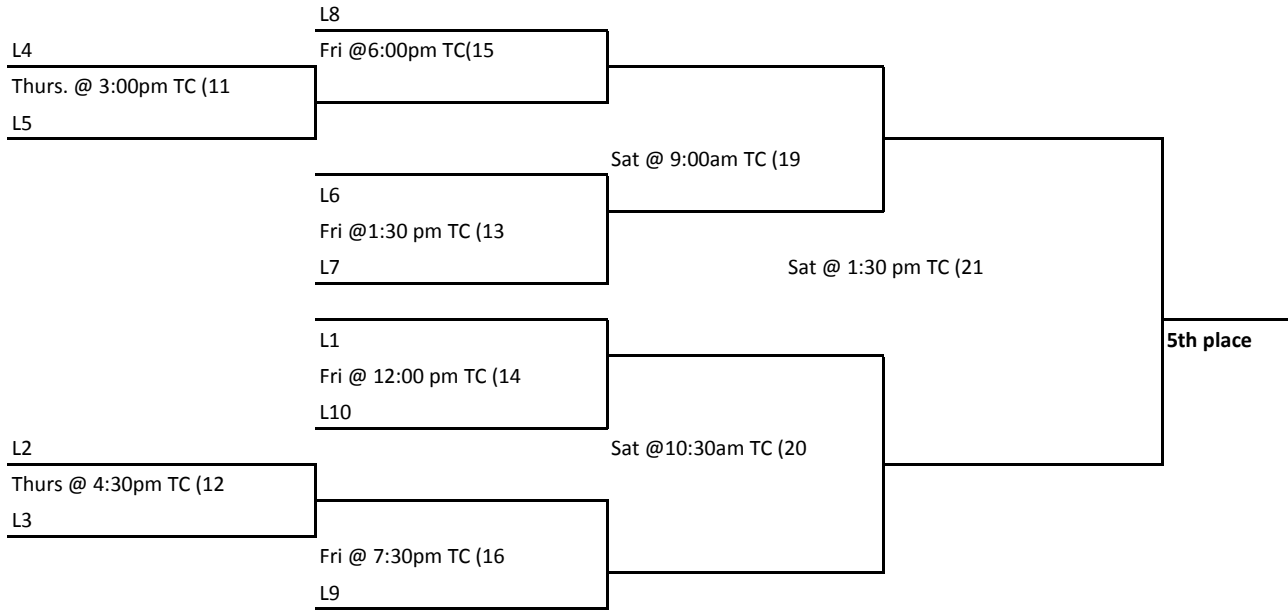

Richland 9th Tournament November 12-14, 2015

Consolation Bracket

Address:

Thomas Colsuem
6108 Broadway Avenue
Haltom City, TX 76117

Richland High School
5201 Holiday lane
North Richland Hills, TX 76180