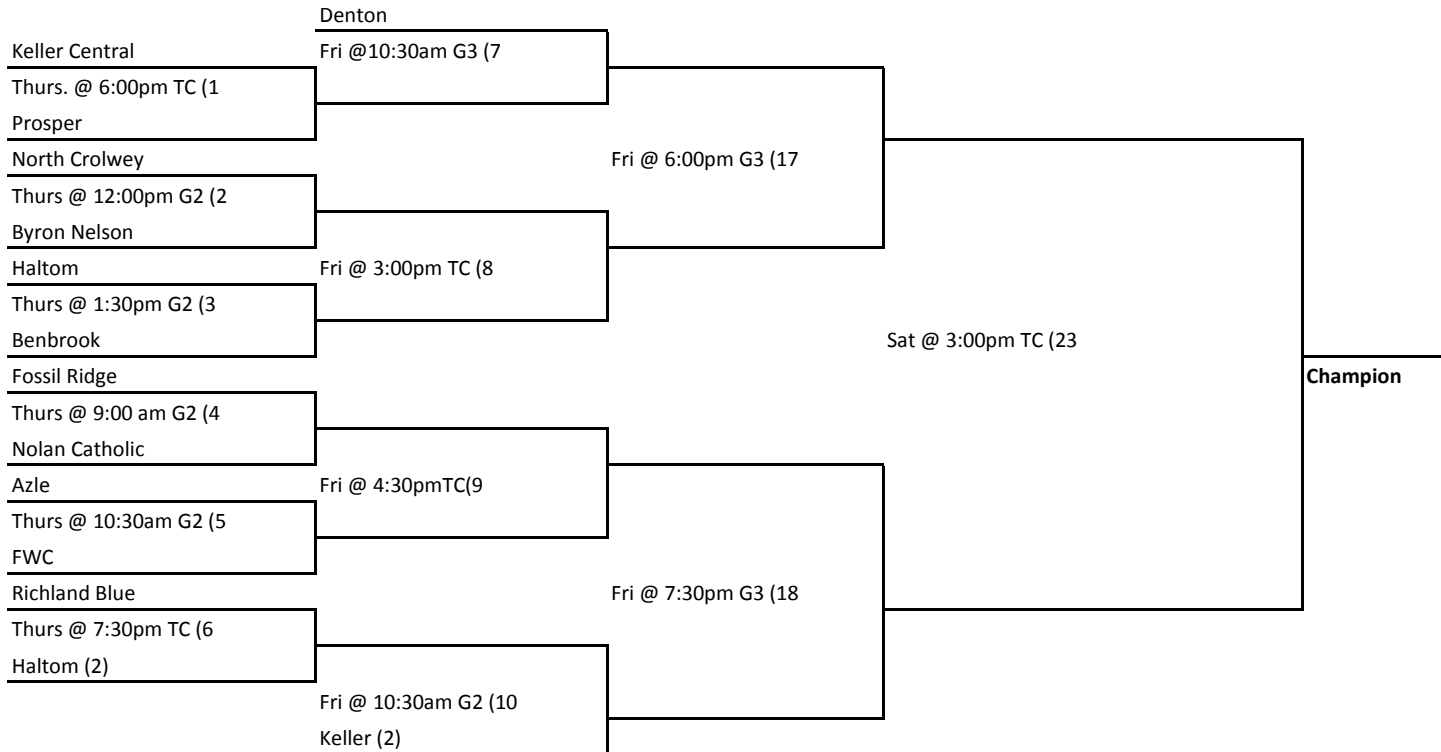

# Richland 9th Tournament November 12-14, 2015

**Winner's Bracket**

**Address:**

Thomas Colsuem  
6108 Broadway Avenue  
Haltom City, TX 76117

Richland High School  
5201 Holiday lane  
North Richland Hills, TX 76180

**All top team will be home and wear light colored jersey. All teams will have 3 games guaranteed.**

Freshman Playing Venue @  
Richland High School & Thomas Colise  
Thomas Coliseum (TC)  
Gym 2 (G2)  
Gym 3 (G3)

Freshman Playing Venue @  
Richland High School & Thomas Colise  
Thomas Coliseum (TC)  
Gym 2 (G2)

**All top teams will be home and wear light colored jerseys. All teams will have 3 games guaranteed.**