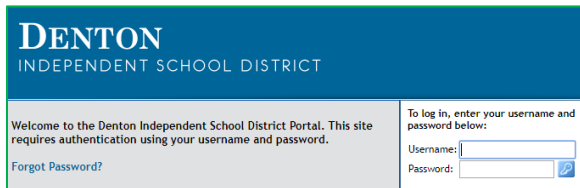

Logging into MackinVIA with SAML

Follow the steps below to
access your MackinVIA Backpack!

1.

Go to:

<https://denton.mackinvia.com>.

Or, open the MackinVIA app and select your school or library.

2.

Enter your username/password on your school's login page.