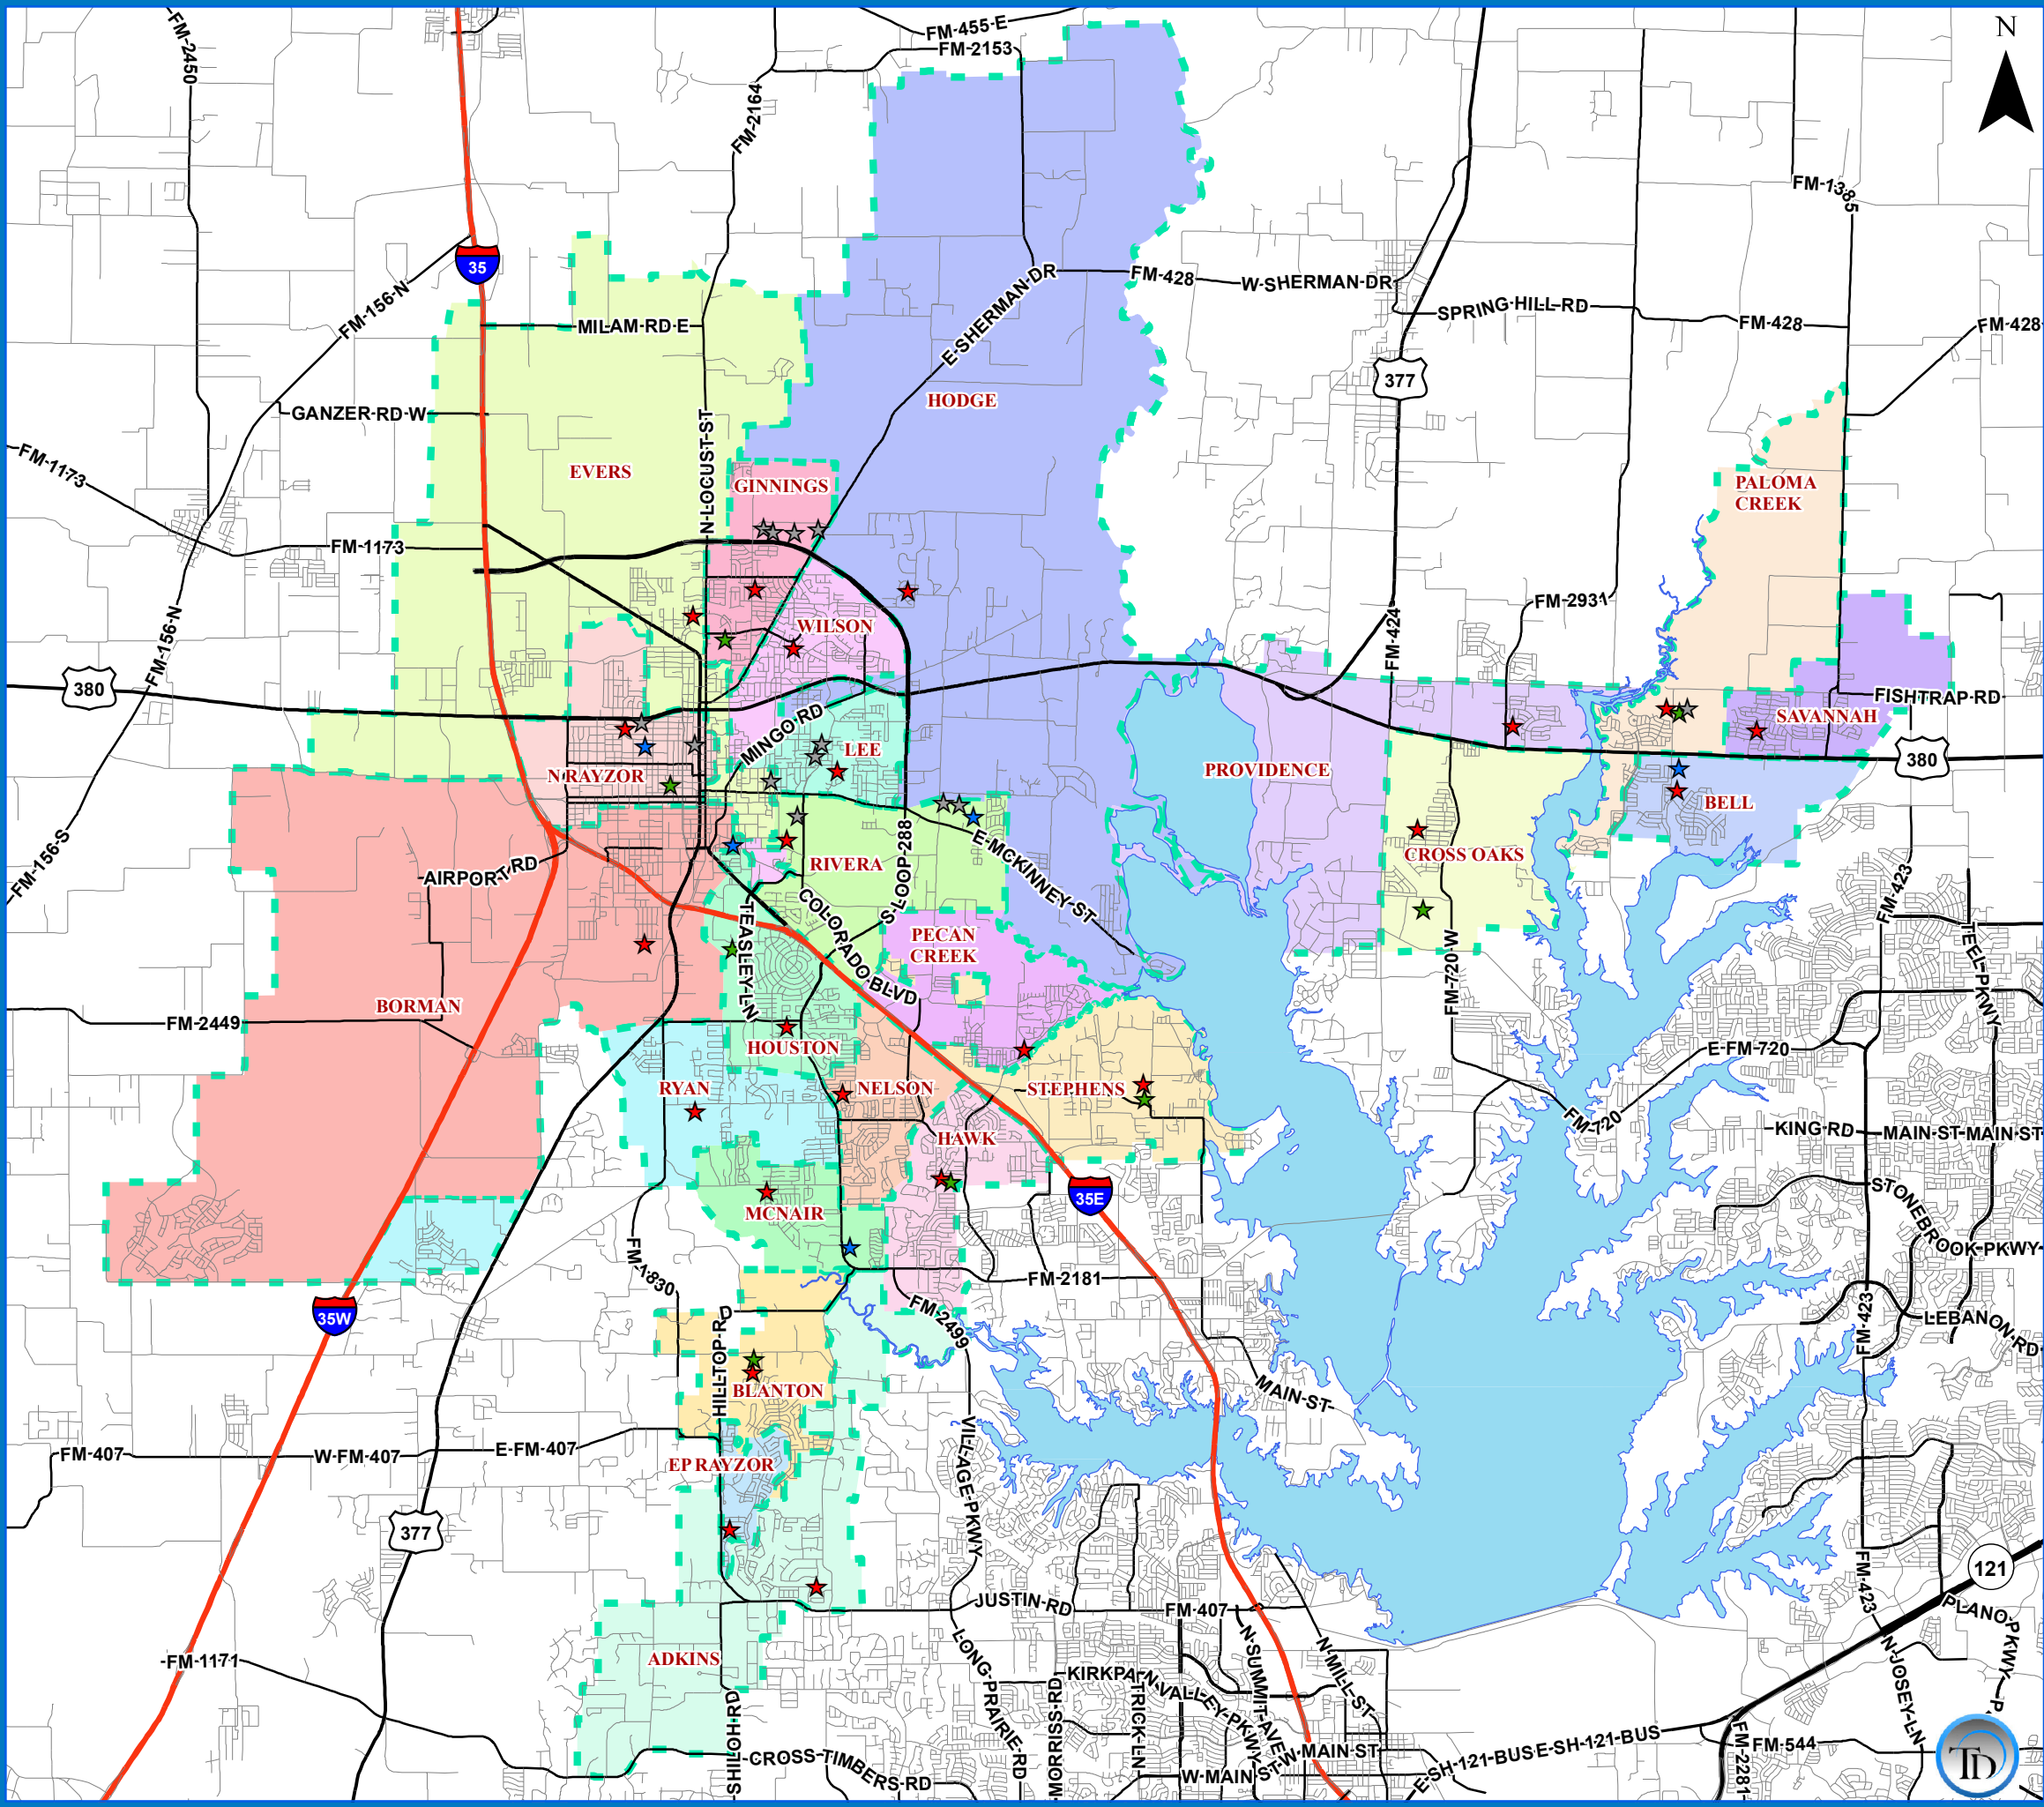

DENTON INDEPENDENT SCHOOL DISTRICT

Elementary School Attendance Zones 2016-2017

- Schools**
- ★ Elementary School
 - ★ Middle School
 - ★ High School
 - ★ Alternative
- Roads**
- Local Roads
 - Major Arterial
 - Secondary Highway
 - Primary Highway
- Lake Lewisville**
- Lake Lewisville

Elementary Boundaries

ADKINS	1701 MONAHAN DR, LANTANA, TX 76226	(940)369-1300
BELL	601 VILLA PALOMA BLVD, LITTLE ELM, TX 75068	TBA
BLANTON	9501 STACEE LN, ARGYLE, TX 76226	(940)369-0700
BORMAN	1201 PARVIN ST, DENTON, TX 76205	(940)369-2500
CROSS OAKS	600 LIBERTY BLVD, CROSSROADS, TX 76227	(972)347-7100
EP RAYZOR	377 RAYZOR RD, ARGYLE, TX 76226	(940)369-4100
EVERS	3300 EVERS PARKWAY, DENTON, TX 76207	(940)369-2600
GINNINGS	2525 YELLOWSTONE PLACE, DENTON, TX 76209	(940)369-2700
HAWK	2300 OAKMONT DR, CORINTH, TX 76210	(940)369-1800
HODGE	3900 GRANT PARKWAY, DENTON, TX 76208	(940)369-2800
HOUSTON	3100 TEASLEY LN, DENTON, TX 76205	(940)369-2900
LEE	800 MACK PLACE, DENTON, TX 76209	(940)369-3500
MCNAIR	1212 HICKORY CREEK RD, DENTON, TX 76210	(940)369-3600
N RAYZOR	1400 MALONE ST, DENTON, TX 76201	(940)369-3700
NELSON	3909 TEASLEY LN, DENTON, TX 76210	(940)369-1400
PALOMA CREEK	1600 NAVO RD, AUBREY, TX 76227	(972)347-7300
PECAN CREEK	4400 LAKEVIEW BLVD, DENTON, TX 76208	(940)369-4400
PROVIDENCE	1000 FM 2931, AUBREY, TX 76227	(940)369-1900
RIVERA	701 NEWTON ST, DENTON, TX 76205	(940)369-3800
RYAN	210 W RYAN RD, DENTON, TX 76210	(940)369-4600
SAVANNAH	1101 COTTON EXCHANGE DR, AUBREY, TX 76208	(972)347-7400
STEPHENS	133 GARZA RD, SHADY SHORES, TX 76208	(940)369-0800
WILSON	1306 E WINDSOR DR, DENTON, TX 76209	(940)369-4500