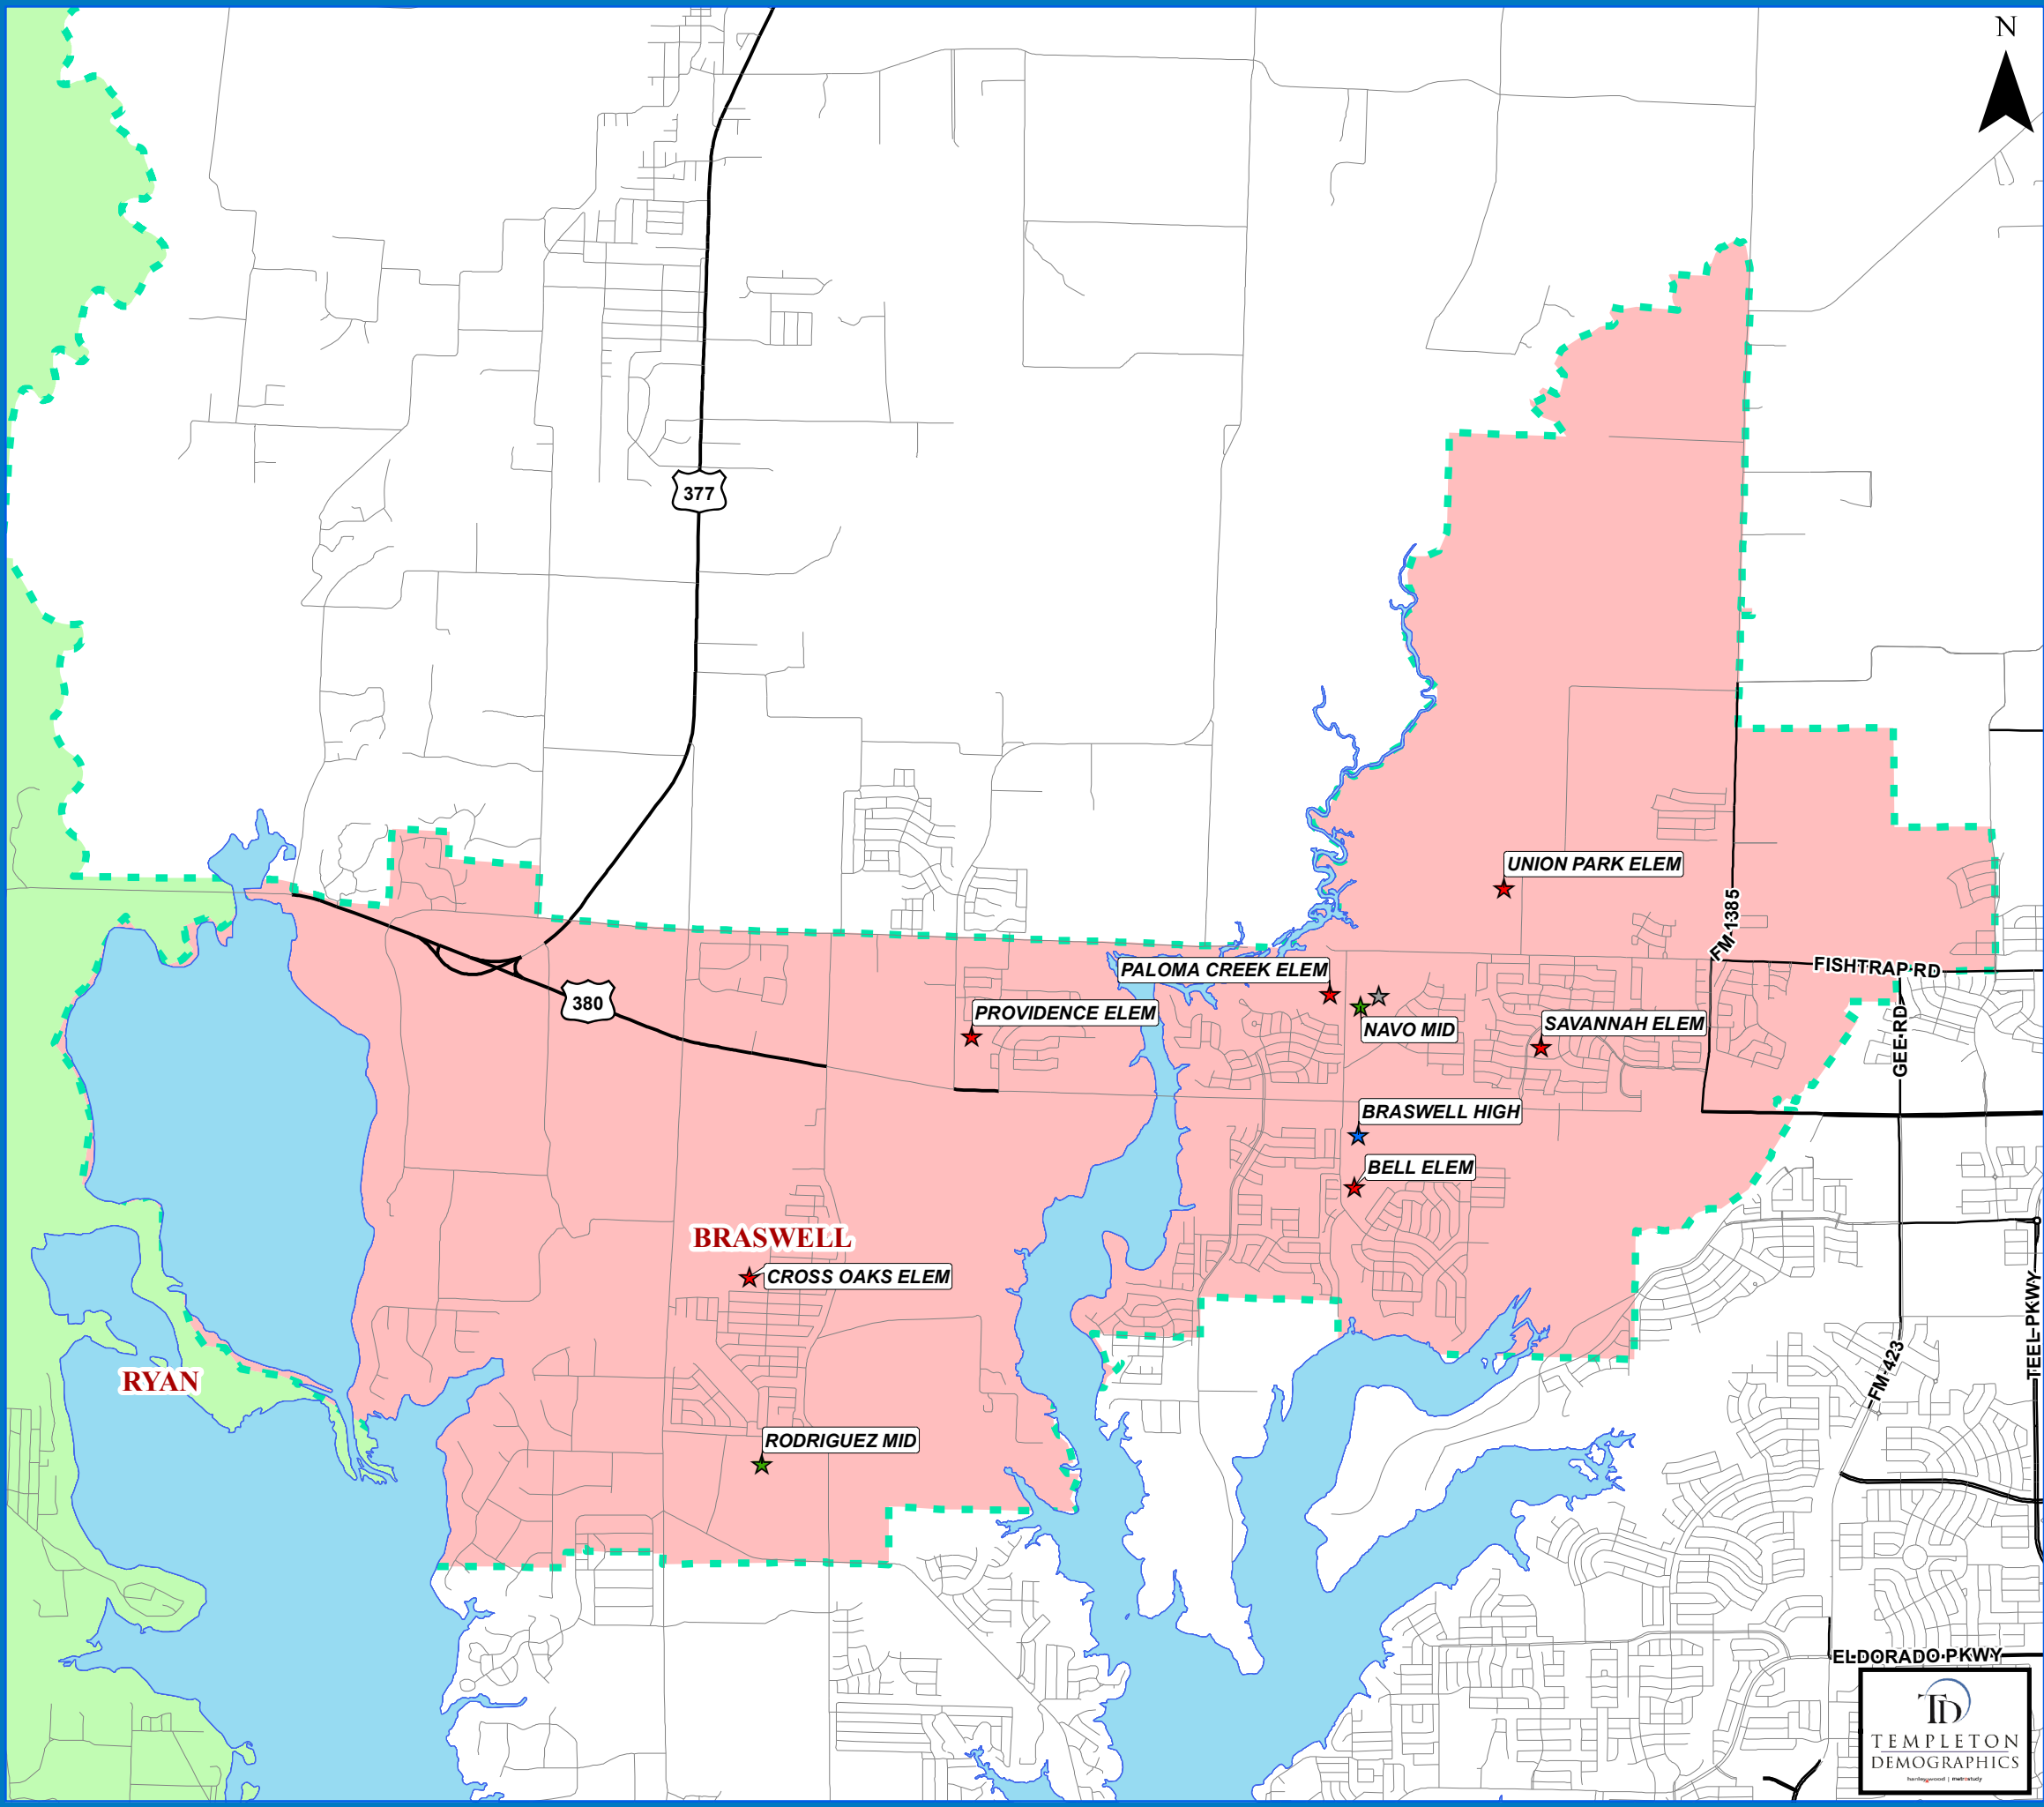

# DENTON INDEPENDENT SCHOOL DISTRICT

## BRASWELL HIGH SCHOOL ATTENDANCE ZONE

### 2019-20

- Schools**
- ★ Elementary School
  - ★ Middle School
  - ★ High School
  - ★ Alternative
- Roads**
- Local Roads
  - Major Arterial
  - Secondary Highway
  - Primary Highway
- Lake Lewisville**
- Lake Lewisville