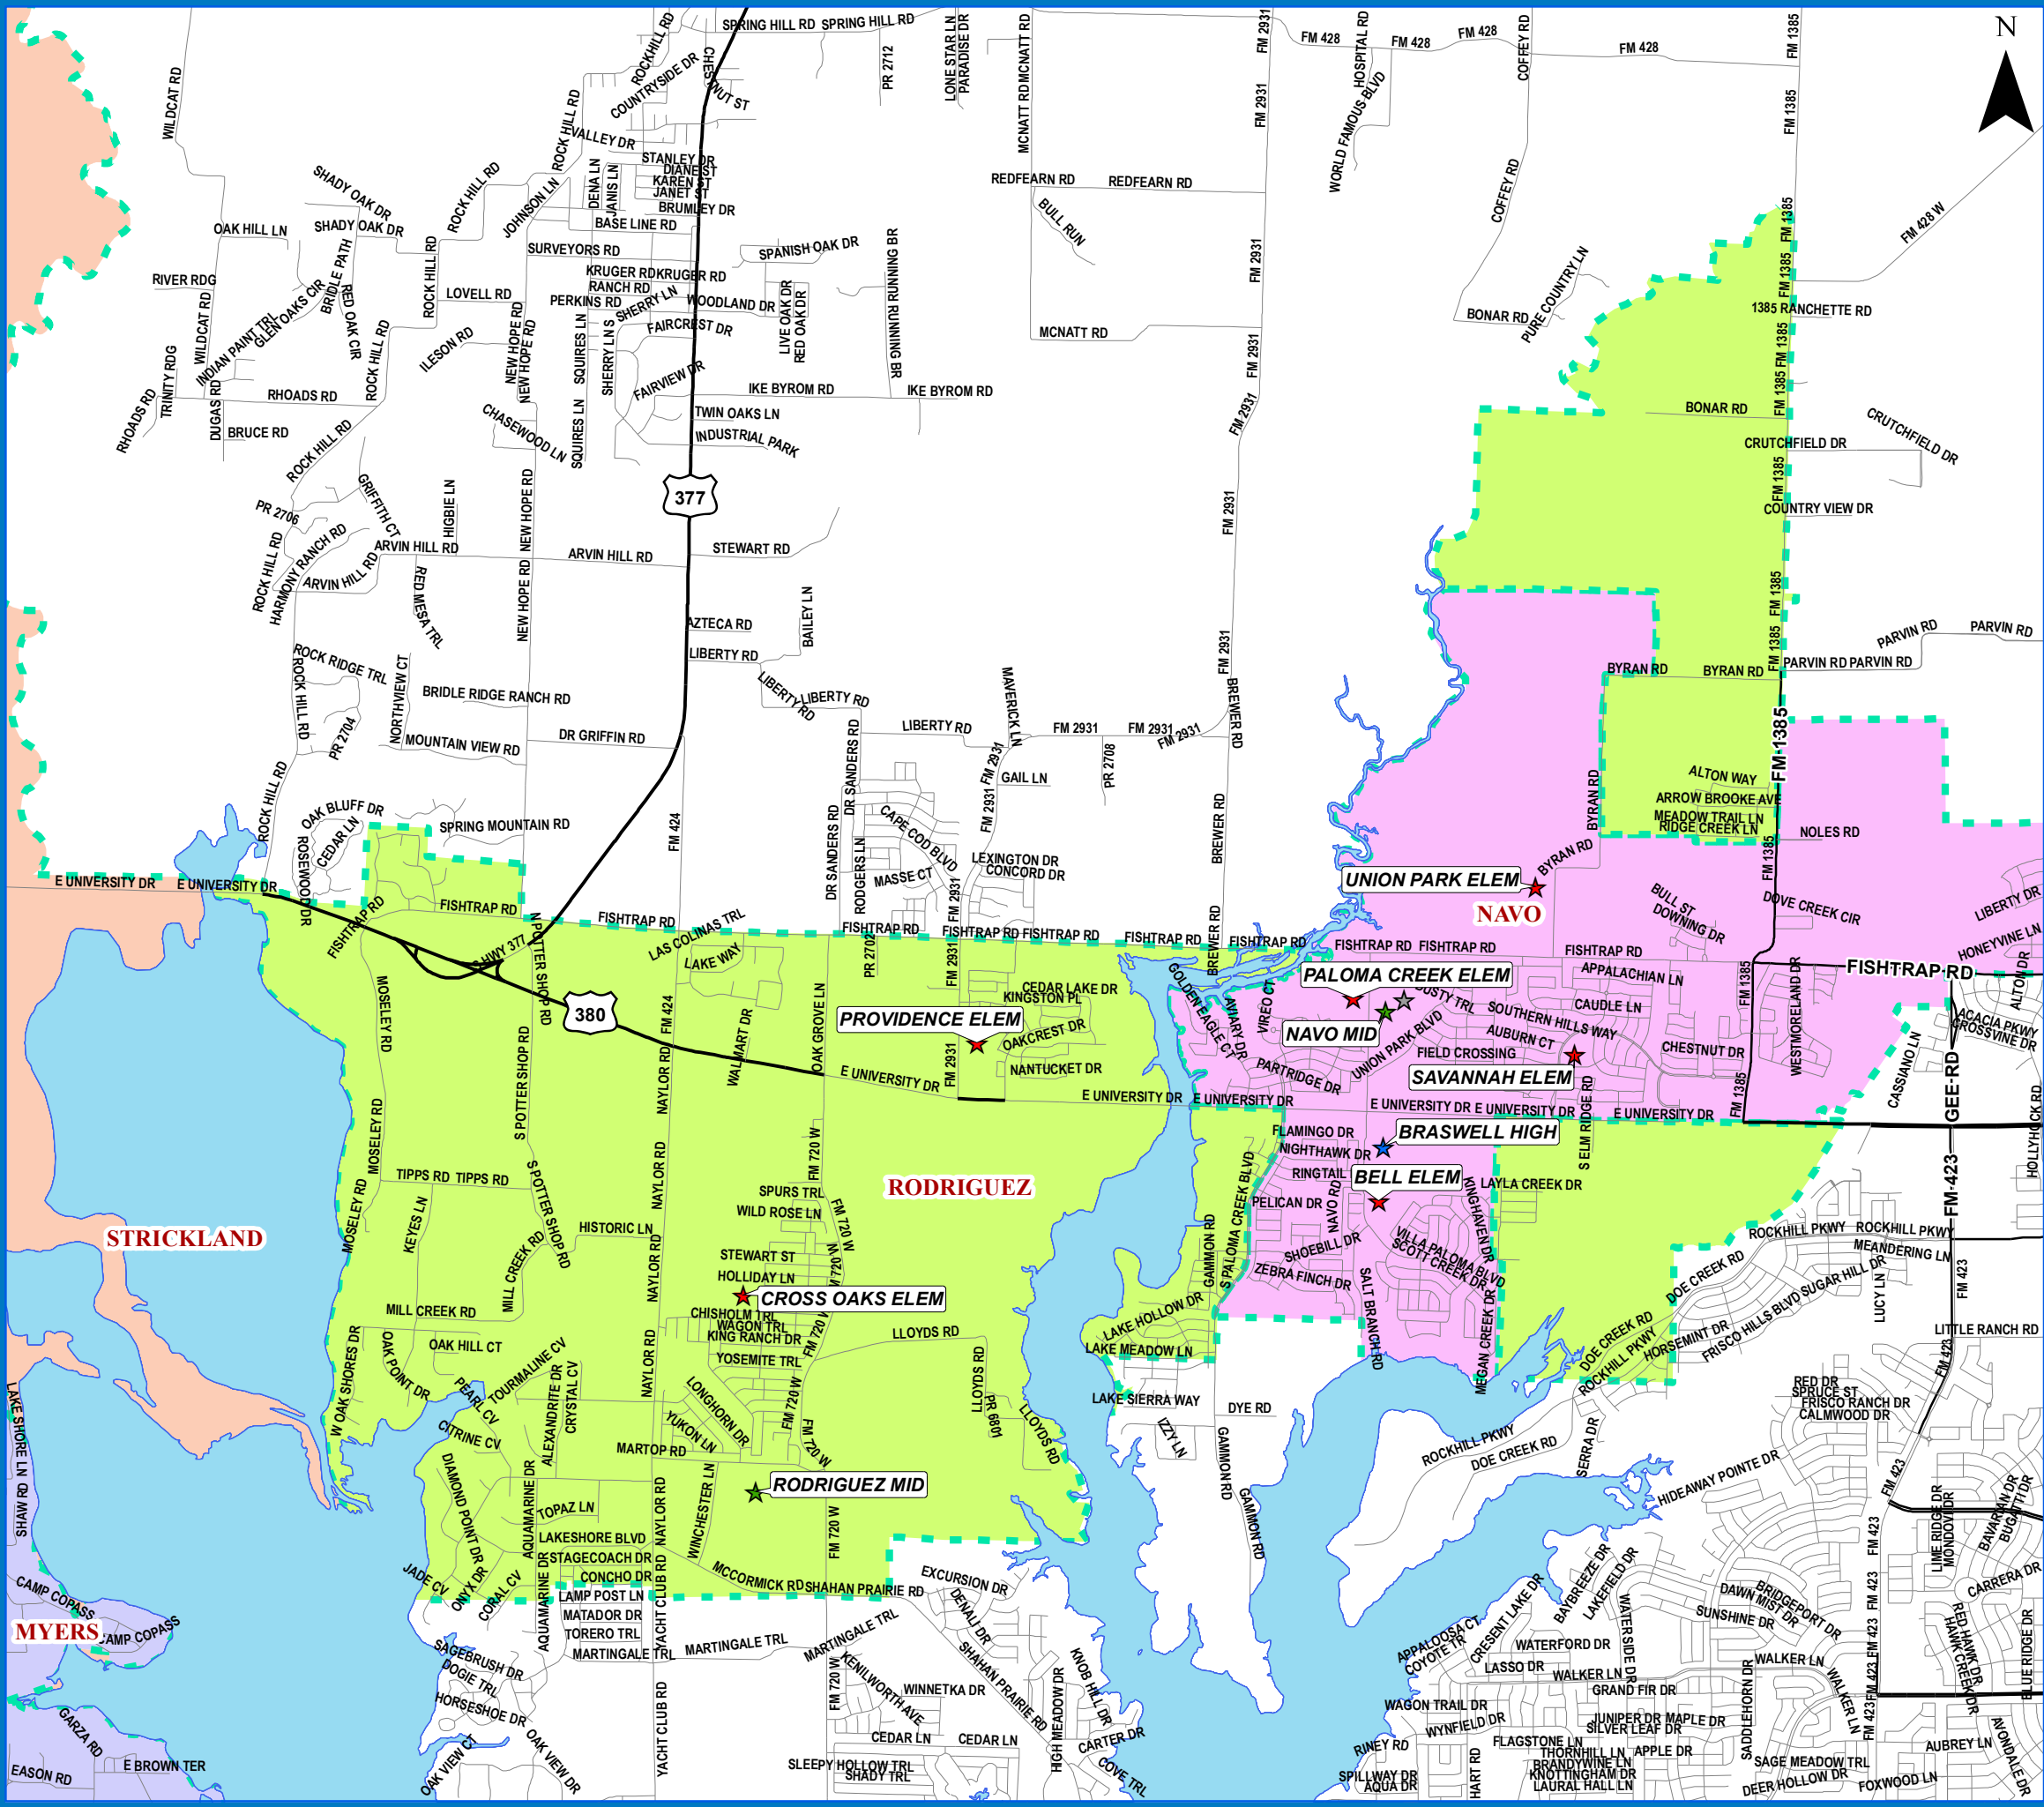

DENTON INDEPENDENT SCHOOL DISTRICT

Middle School Attendance Zones 2019-20

- Schools**
- ★ Elementary School
 - ★ Middle School
 - ★ High School
 - ★ Alternative
- Roads**
- Local Roads
 - Major Arterial
 - Secondary Highway
 - Primary Highway
- Lake Lewisville**
- Lake Lewisville

Middle Boundaries

CALHOUN	709 CONGRESS ST, DENTON, TX 76201	(940)369-2400
CROWNOVER	1901 CREEKSIDE DR, CORINTH, TX 76210	(940)369-4700
HARPOOL	9601 STACEE LANE, LANTANA, TX 6226	(940)369-1700
MCMATH	1900 JASON DRIVE, DENTON, TX 76205	(940)369-3300
MYERS	131 GARZA RD, SHADY SHORES, TX 76208	(940)369-1500
NAVO	1701 NAVO RD, AUBREY, TX 76227	(972)347-7500
RODRIGUEZ	8650 MARTOP ROAD, OAK POINT, TX 76227	(972)347-7050
STRICKLAND	324 E WINDSOR DR, DENTON, TX 76209	(940)369-4200

TEMPLETON
DEMOGRAPHICS