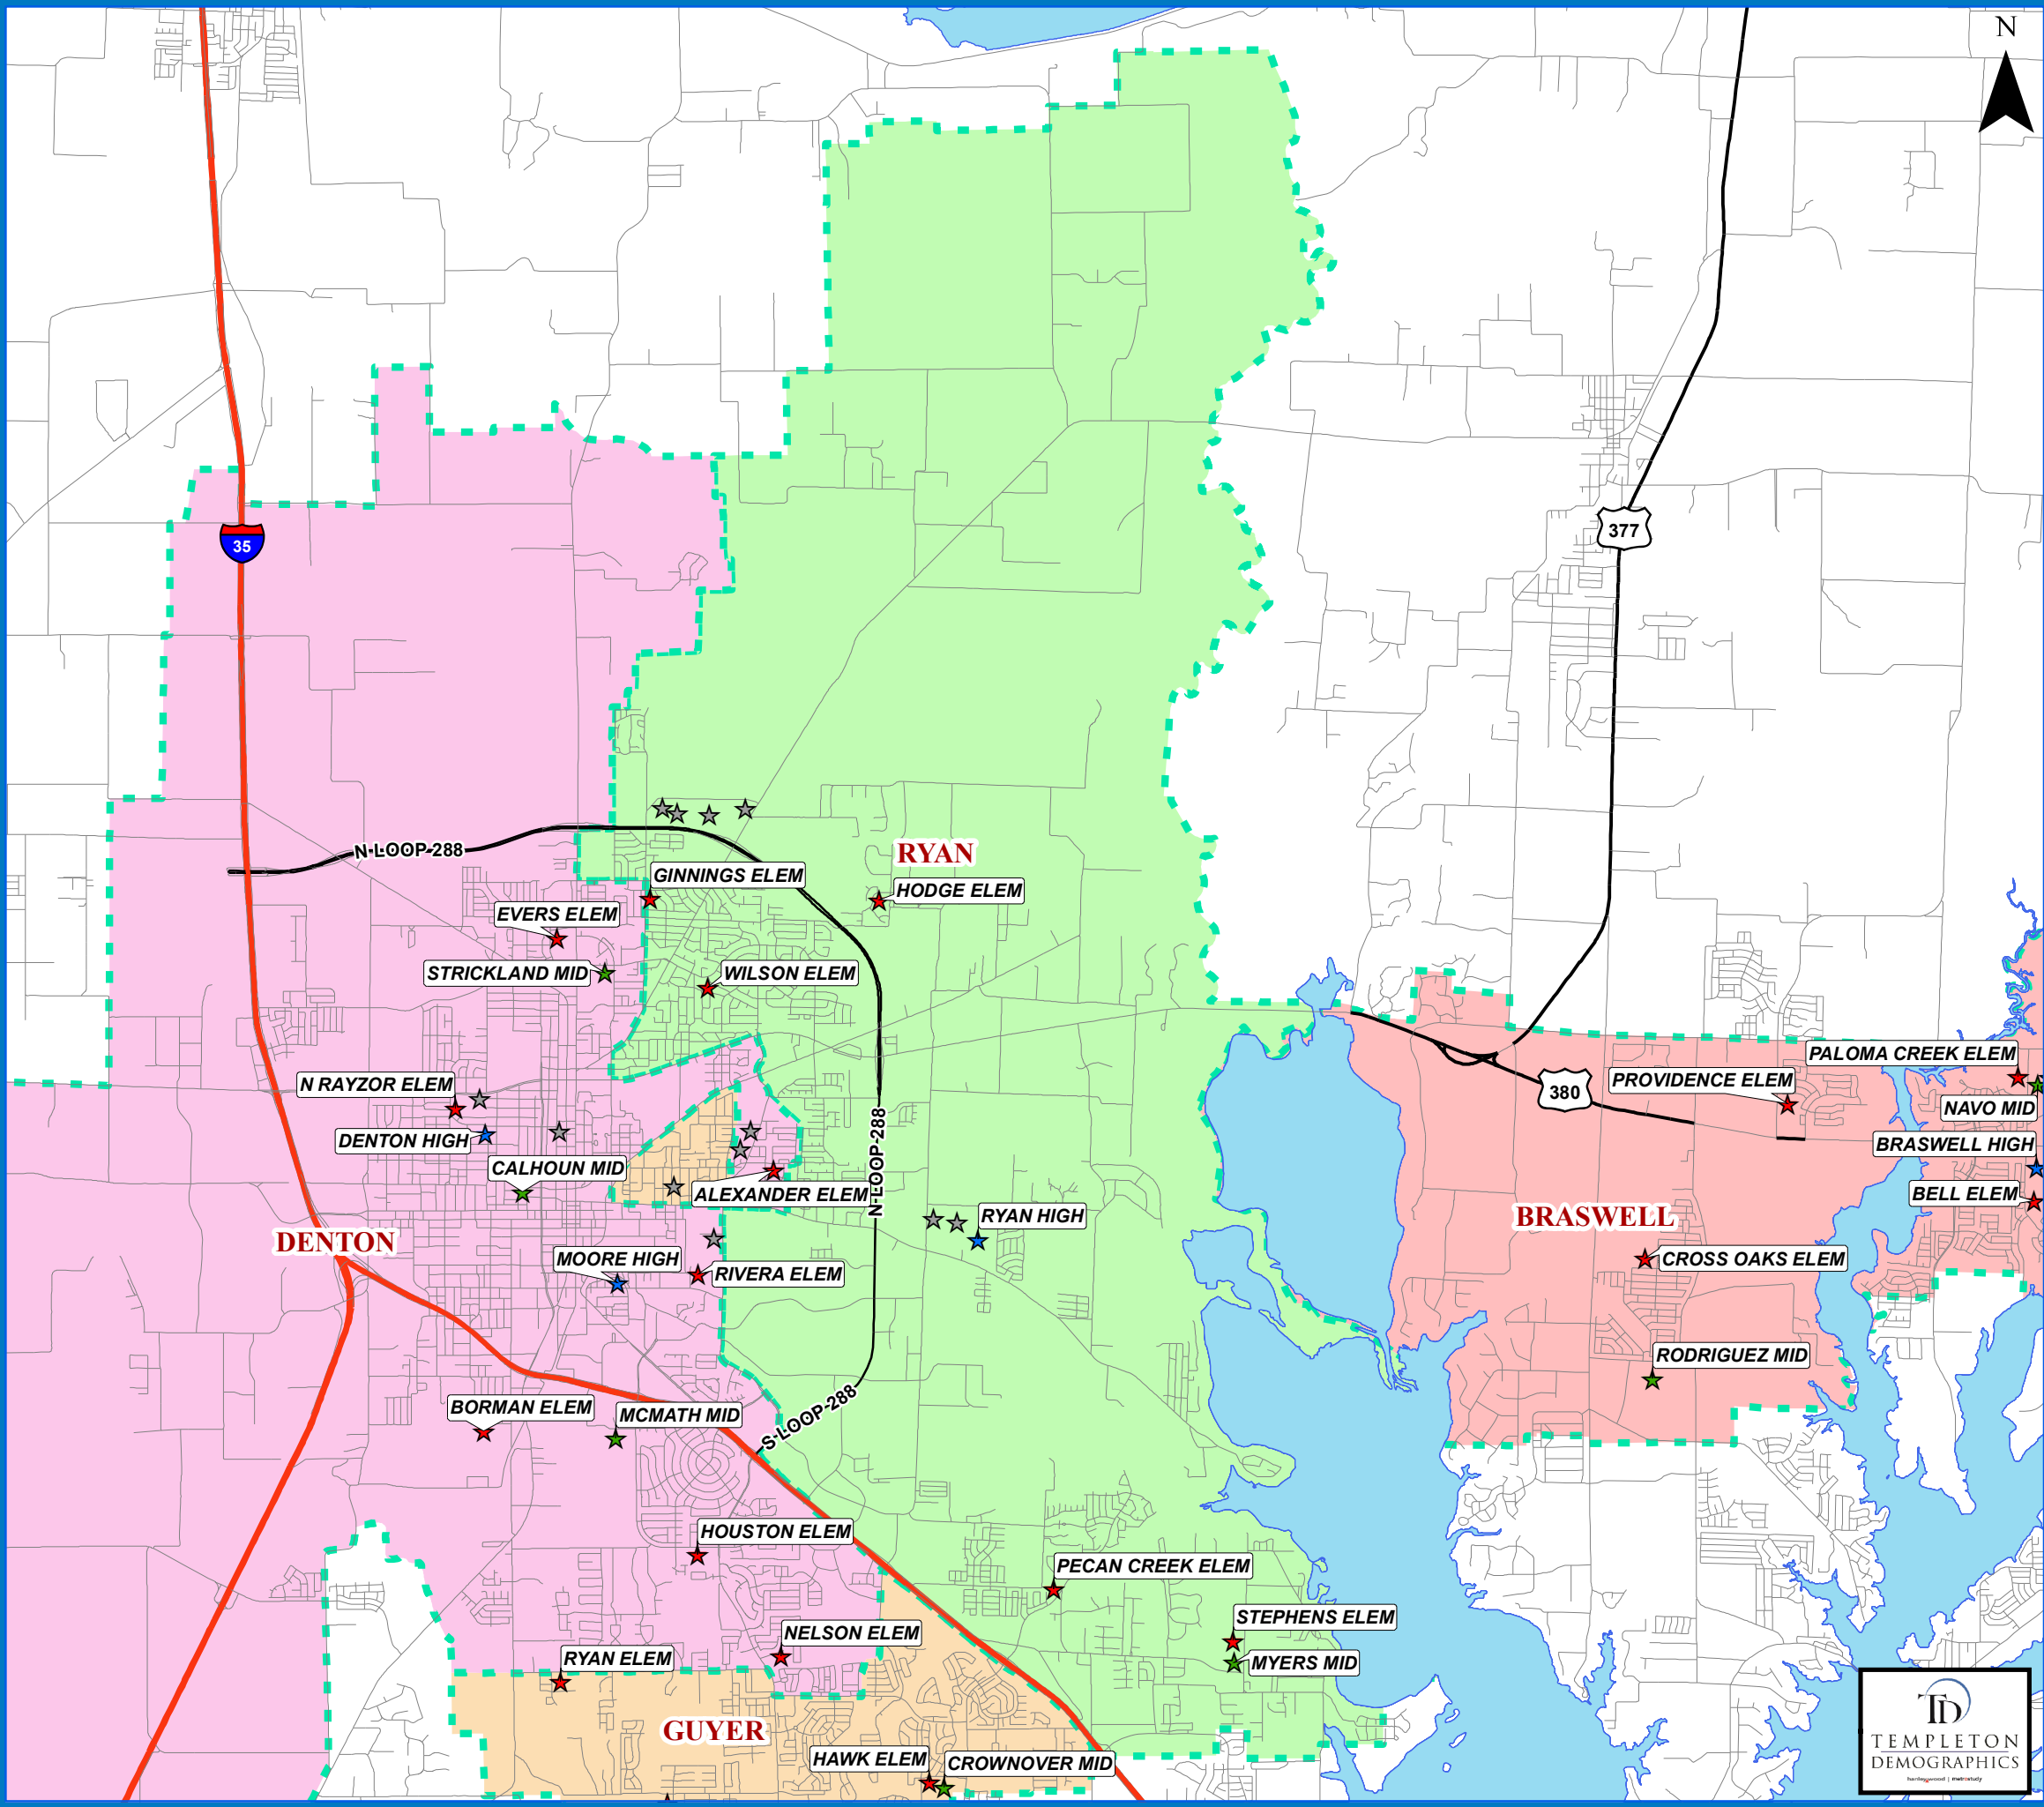

DENTON INDEPENDENT SCHOOL DISTRICT

RYAN HIGH SCHOOL ATTENDANCE ZONE 2019-20

- Schools**
- ★ Elementary School
 - ★ Middle School
 - ★ High School
 - ★ Alternative
- Roads**
- Local Roads
 - Major Arterial
 - Secondary Highway
 - Primary Highway
- Lake Lewisville**
- Lake Lewisville

High Boundaries

Boundary	Address	Phone
BRASWELL	26750 E UNIVERSITY DR, LITTLE ELM, TX 76227	(940)347-7700
DENTON	1007 FULTON ST, DENTON, TX 76201	(940)369-2000
GUYER	7501 TEASLEY LANE, DENTON, TX 76210	(940)369-1000
RYAN	5101 E MCKINNEY ST, DENTON, TX 76208	(940)369-3000