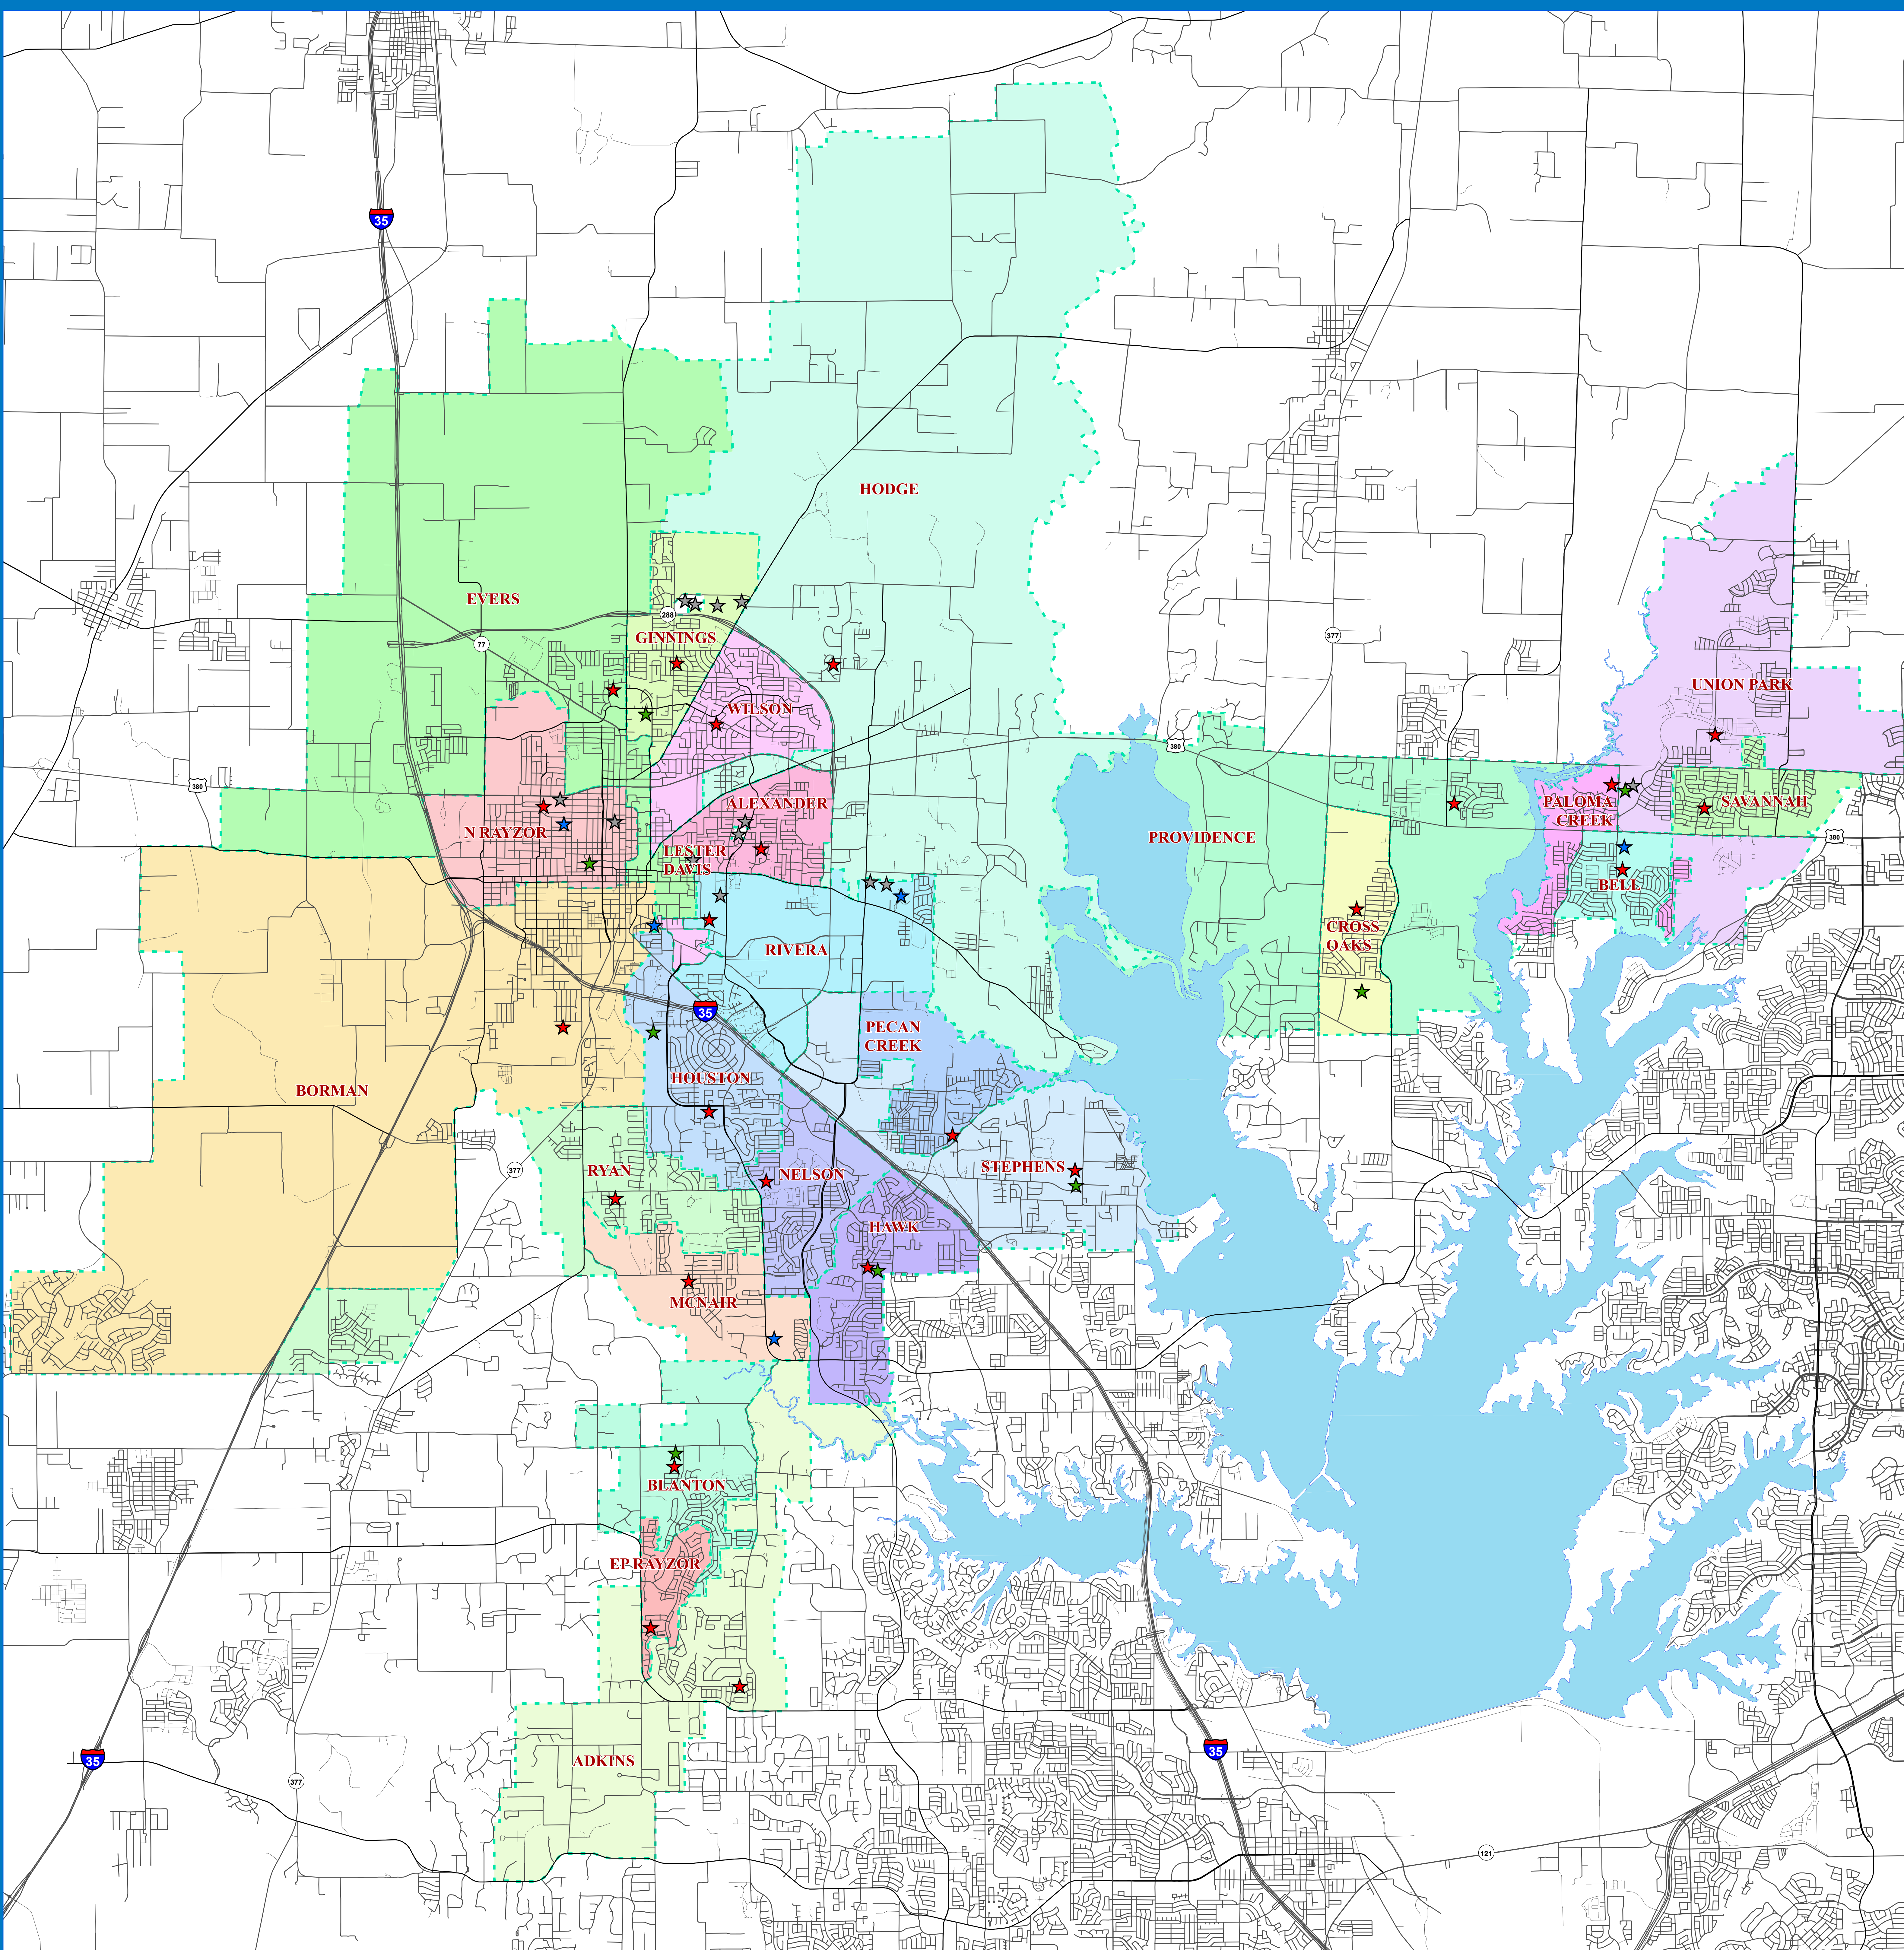

DENTON INDEPENDENT SCHOOL DISTRICT

ELEMENTARY SCHOOL ATTENDANCE ZONES 2021-22

- | | | |
|---------------------|---------------------|------------------------|
| Schools | Roads | Lake Lewisville |
| ★ Elementary School | — Local Roads | Lake Lewisville |
| ★ Middle School | — Major Arterial | |
| ★ High School | — Secondary Highway | |
| ★ Alternative | — Primary Highway | |

Elementary Boundaries		
	1701 MONAHAN DR, LANTANA, TX 76226	(940)369-1300
	800 MACK PLACE, DENTON, TX 76209	(940)369-3500
	601 VILLA PALOMA BLVD, LITTLE ELM, TX 75068	(940)347-7200
	9501 STACEE LN, LANTANA, TX 76266	(940)369-0700
	1201 PARVIN ST, DENTON, TX 76205	(940)369-2500
	600 LIBERTY BLVD, CROSS ROADS, TX 76227	(972)347-7100
	377 RAYZOR RD, LANTANA, TX 76266	(940)369-4100
	3300 EVERS PARKWAY, DENTON, TX 76207	(940)369-2600
	2525 YELLOWSTONE PLACE, DENTON, TX 76209	(940)369-2700
	2300 OAKMONT DR, CORINTH, TX 76210	(940)369-1800
	3900 GRANT PKWY, DENTON, TX 76208	(940)369-2800
	3100 TEASLEY LN, DENTON, TX 76205	(940)369-2900
	1212 HICKORY CREEK RD, DENTON, TX, 76210	(972)349-3600
	1400 MALONE ST, DENTON, TX 76201	(940)369-3700
	3909 TEASLEY LN, DENTON, TX 76210	(940)369-1400
	1600 NAVO RD, AUBREY, TX 76227	(940)367-7300
	4400 LAKEVIEW BLVD, DENTON, TX 76208	(940)369-4400
	1000 F.M. 2931, AUBREY, TX, 76227	(940)369-1900
	701 NEWTON ST, DENTON, TX, 76205	(940)369-3800
	201 W. RYAN RD, DENTON, TX, 76210	(972)349-4600
	1101 COTTON EXCHANGE DR, AUBREY, TX 76227	(940)369-7400
	133 GARZA RD, SHADY SHORES, TX, 76208	(940)369-0800
	7301 FIELDWOOD WAY, AUBREY, TX 76227	(940)369-0000
	1306 E. WINDSOR DR, DENTON, TX, 76209	(940)369-4500