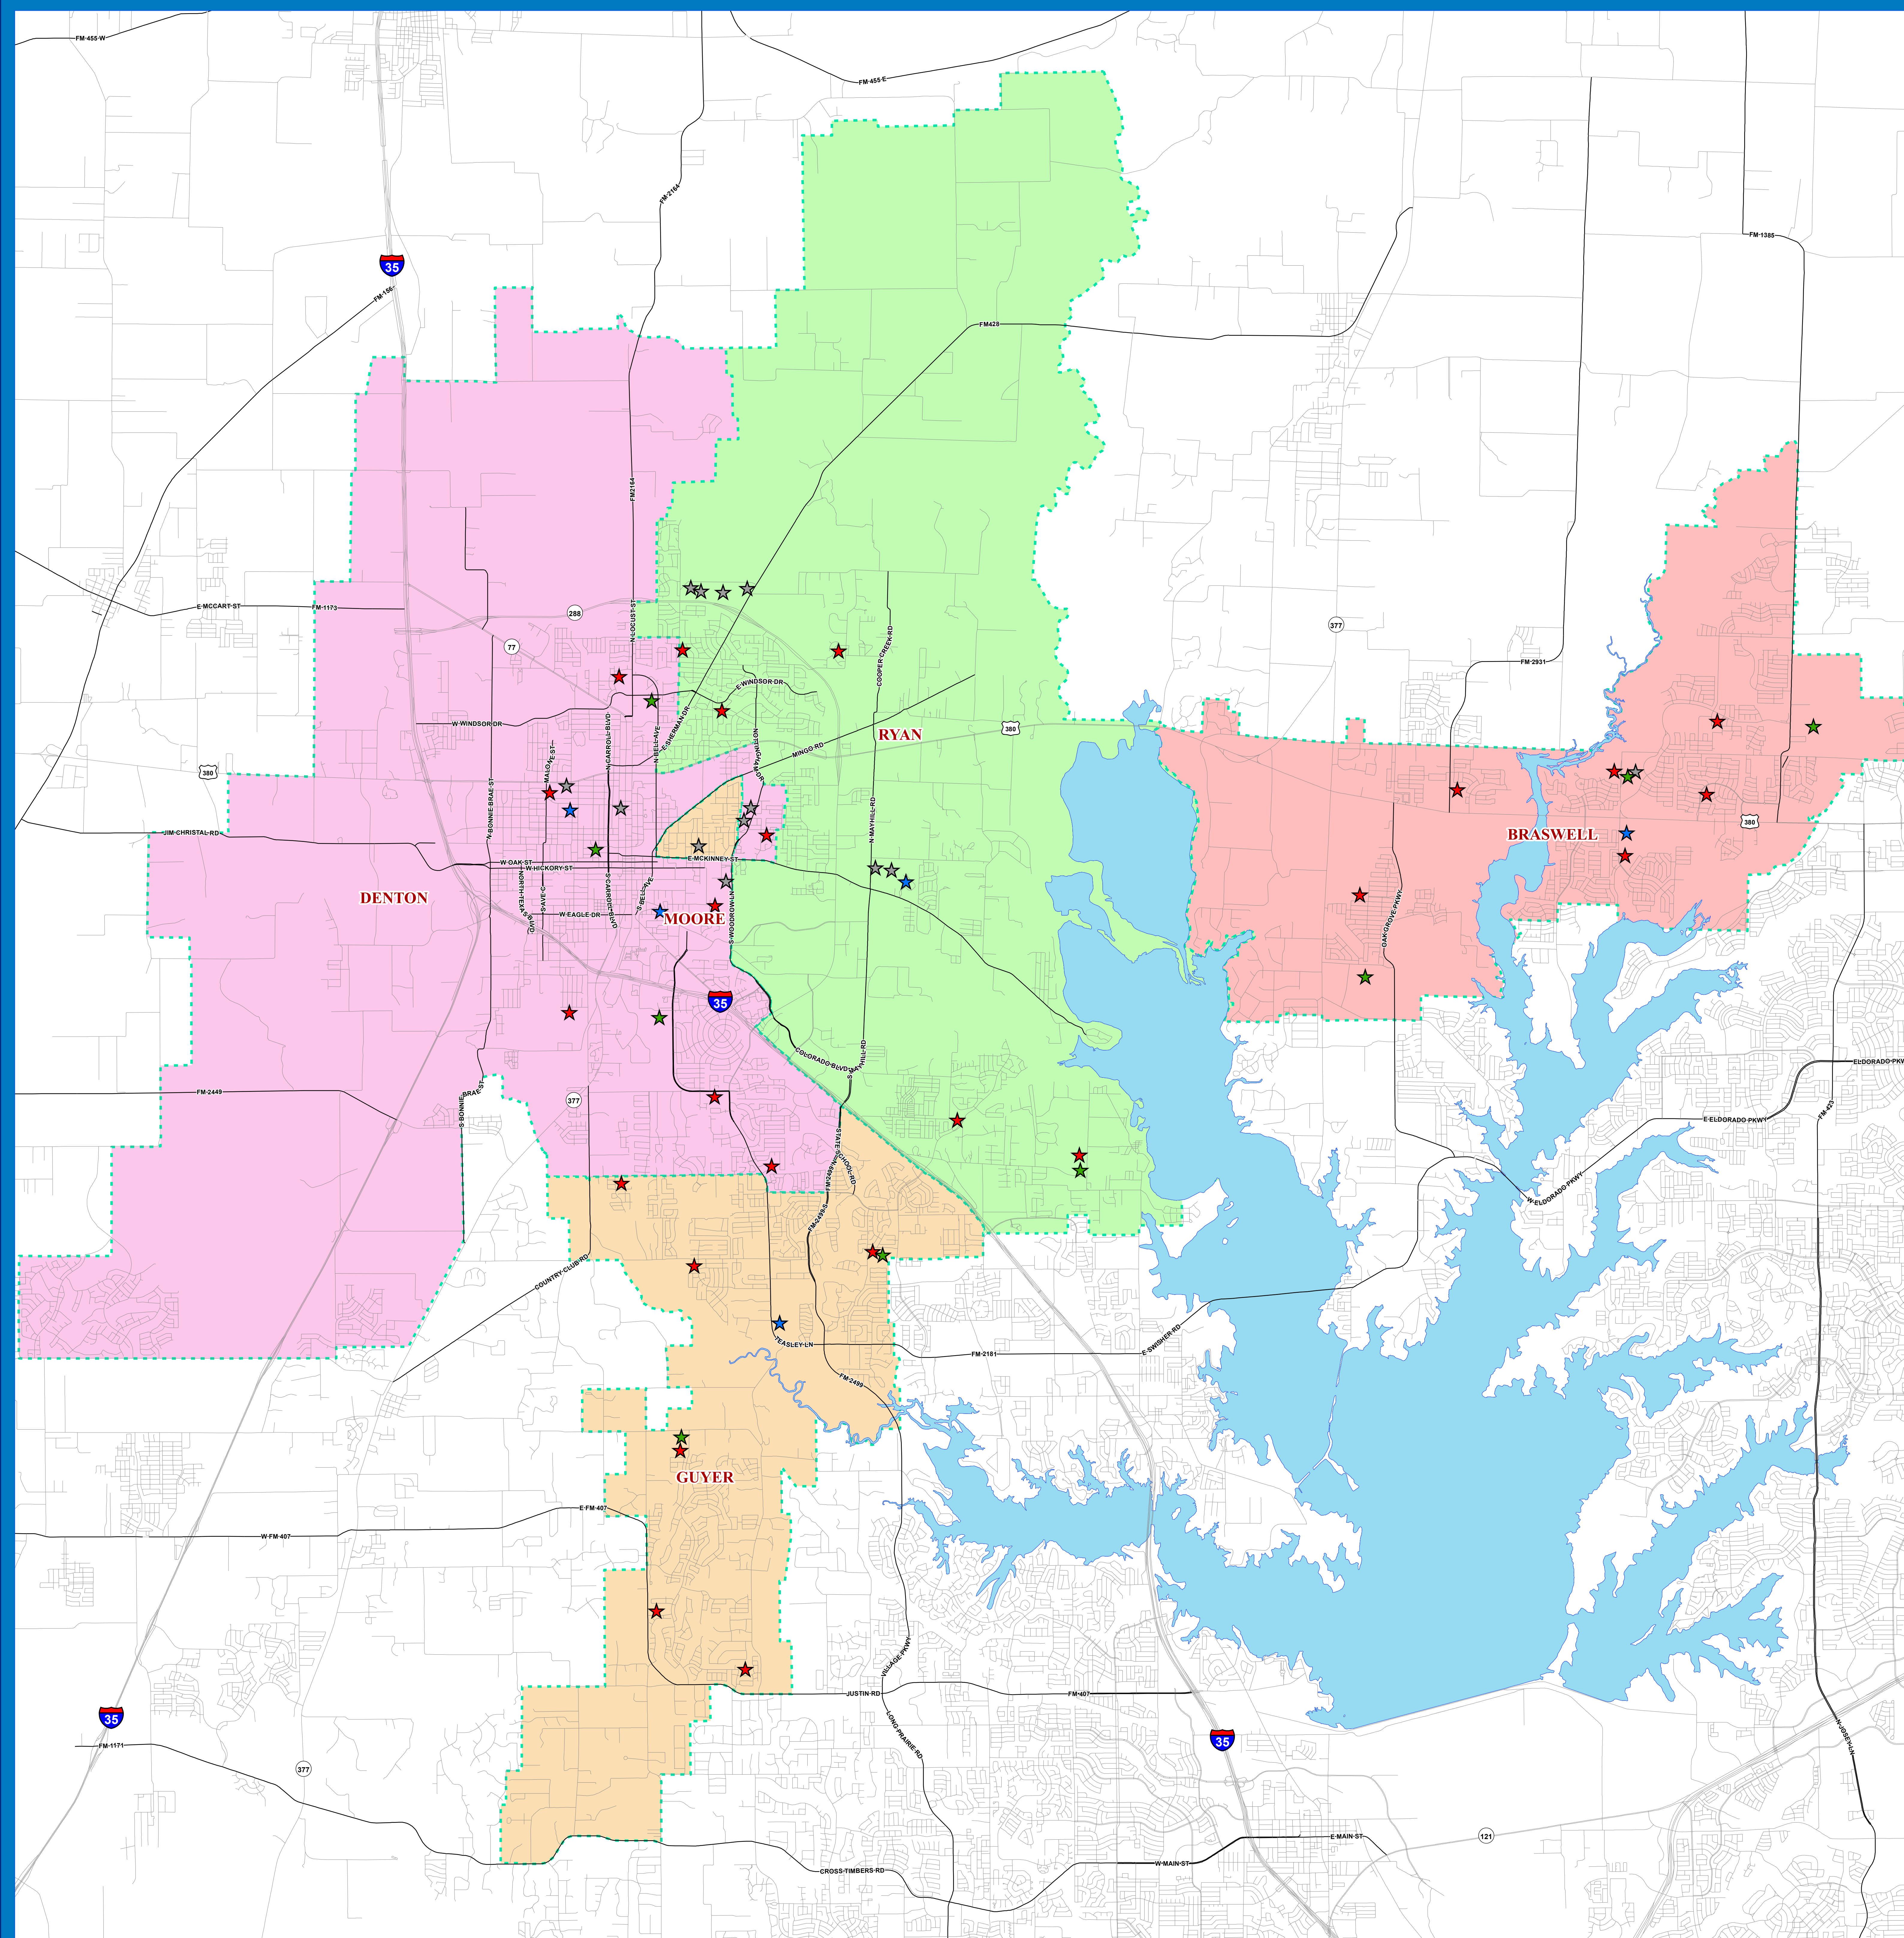

DENTON INDEPENDENT SCHOOL DISTRICT

HIGH SCHOOL ATTENDANCE ZONES 2021-22

Schools

- ★ Elementary School
- ★ Middle School
- ★ High School
- ★ Alternative

Roads

- Local Roads
- Major Arterial
- Secondary Highway
- Primary Highway

Lake Lewisville

— Lake Lewisville

High Boundaries

BRASWELL	26750 E UNIVERSITY DR, AUBREY, TX 76227	(940)369-7700
DENTON	1007 FULTON ST, DENTON, TX 76201	(940)369-2000
GUYER	7501 TEASLEY LANE, DENTON, TX 76210	(940)369-1000
RYAN	5101 E MCKINNEY ST, DENTON, TX 76208	(940)369-3000