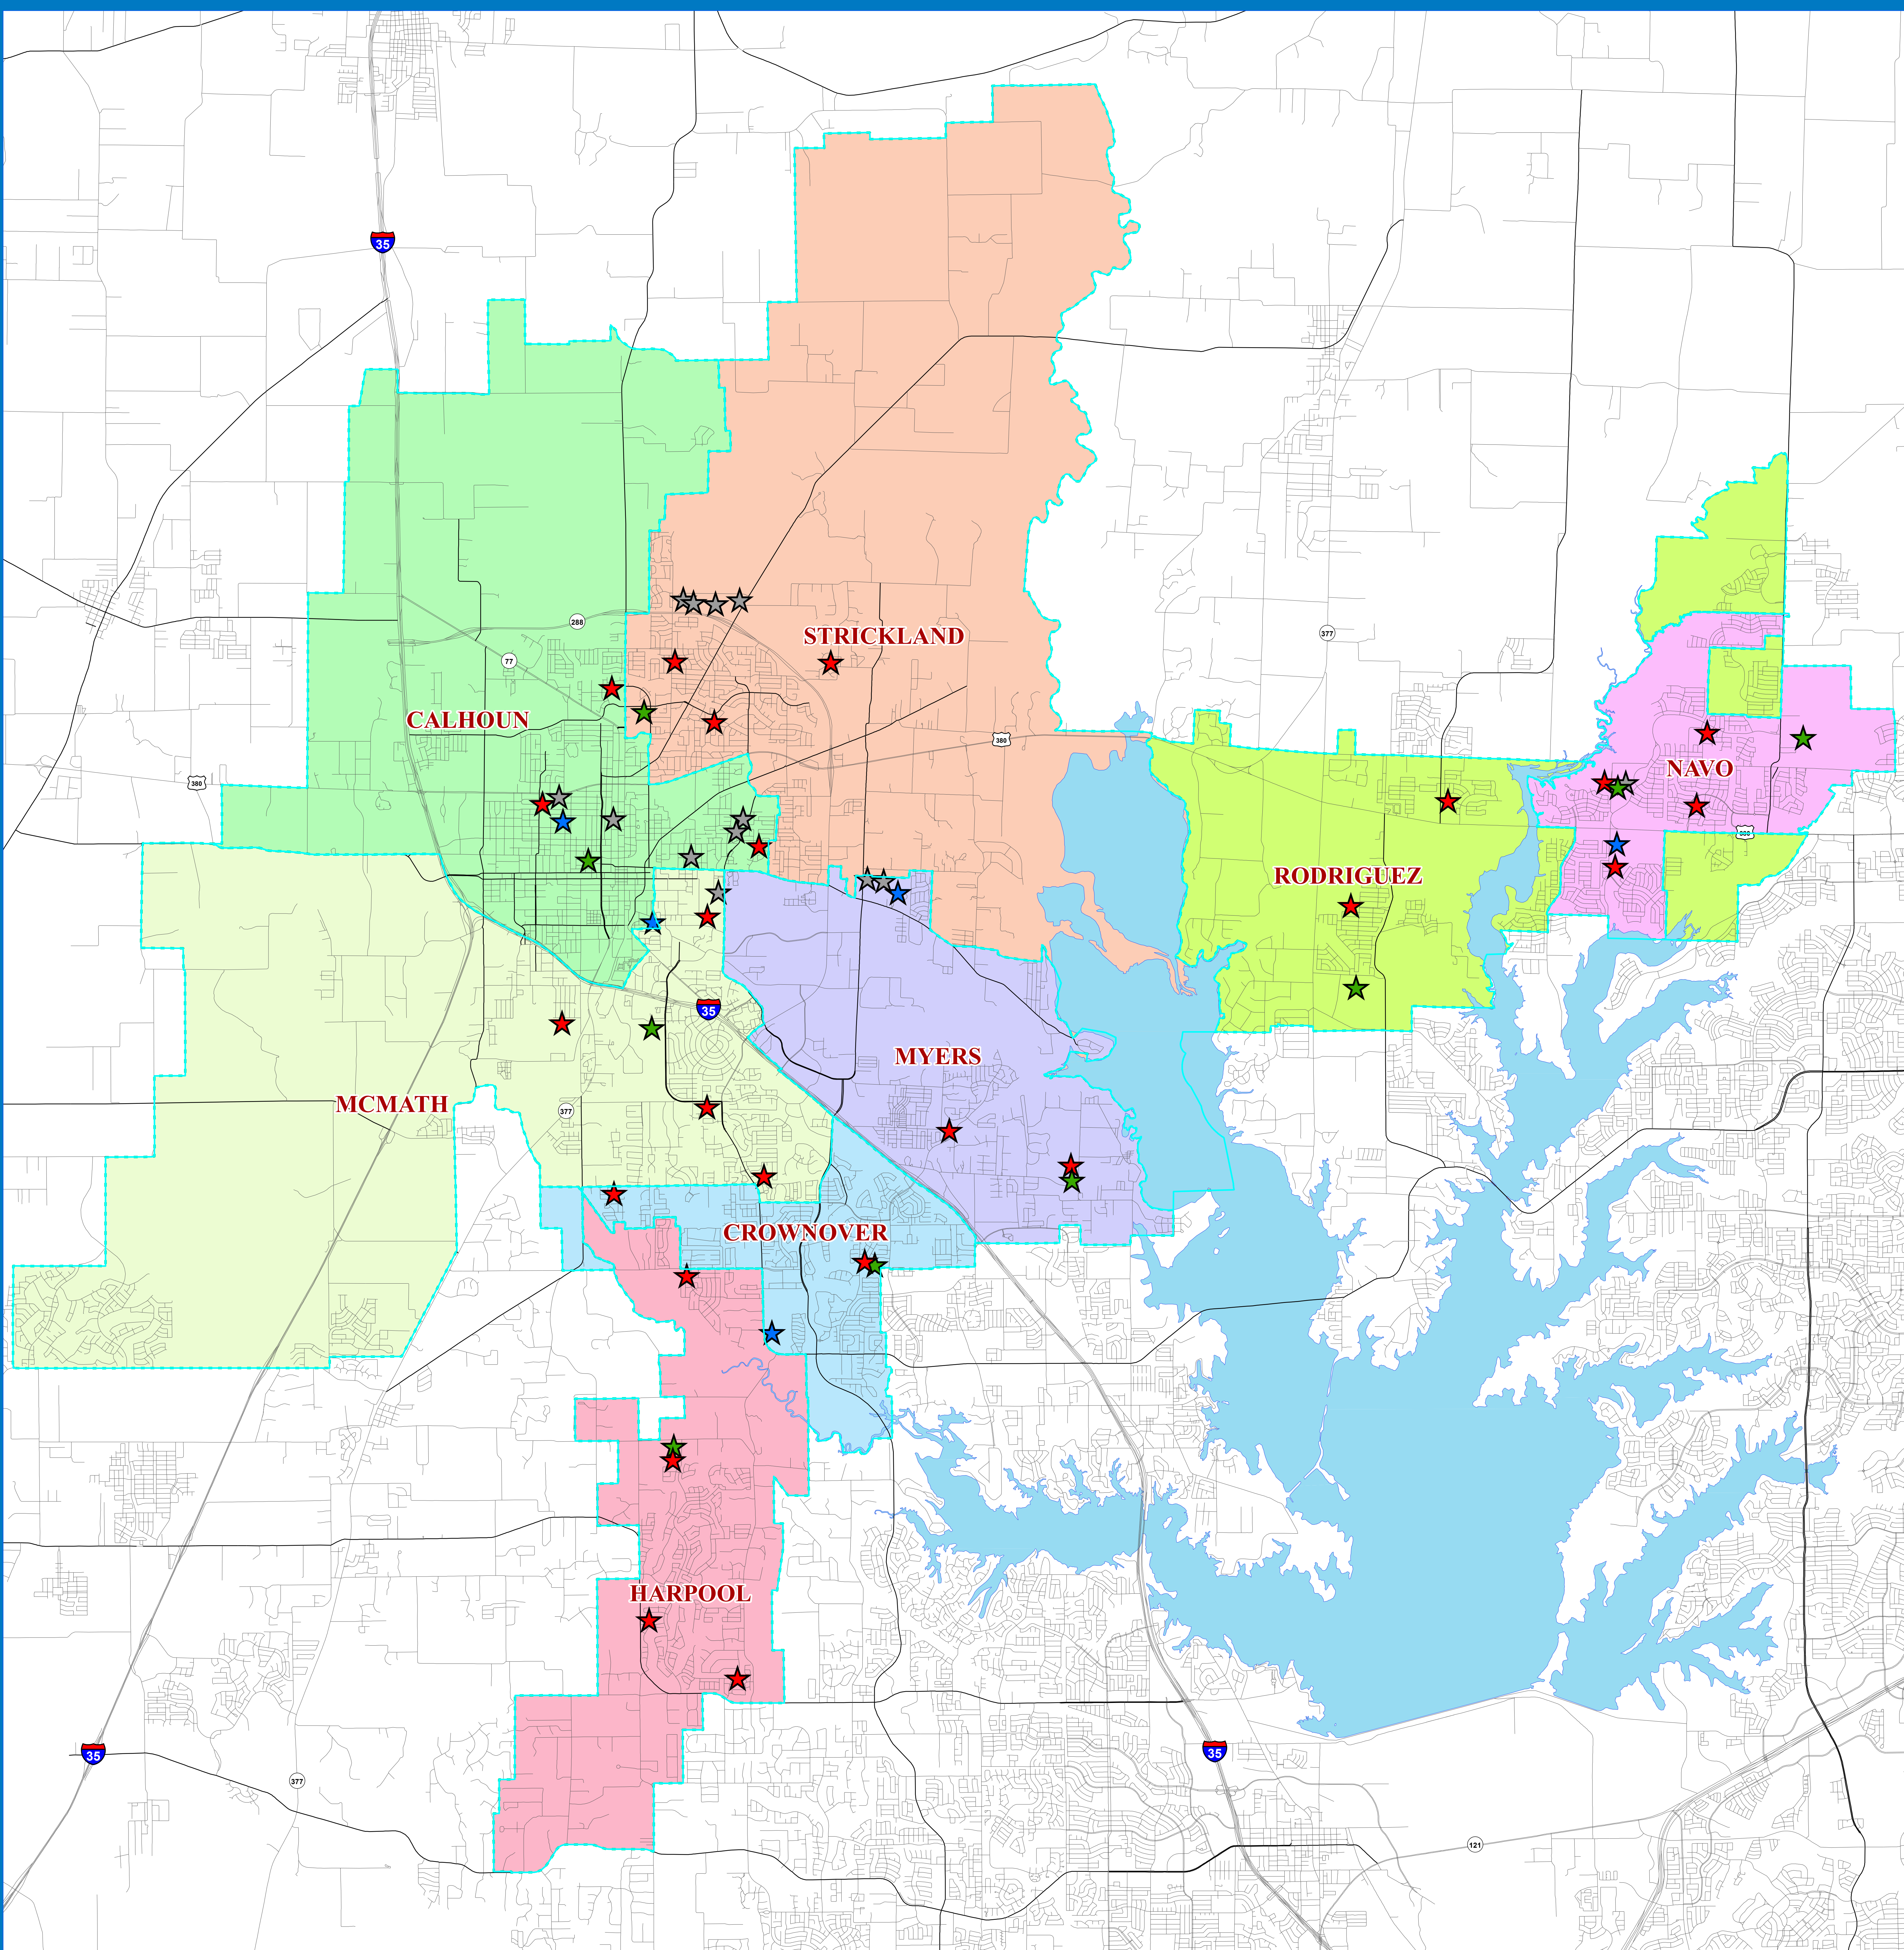

DENTON INDEPENDENT SCHOOL DISTRICT

MIDDLE SCHOOL ATTENDANCE ZONES

2021-22

- Schools**
- ★ Elementary School
 - ★ Middle School
 - ★ High School
 - ★ Alternative
- Roads**
- Local Roads
 - Major Arterial
 - Secondary Highway
 - Primary Highway
- Lake Lewisville**
- Lake Lewisville

Middle Boundaries

CALHOUN	709 CONGRESS ST, DENTON, TX 76201	(940)369-2400
CROWNOVER	1901 CREEKSIDE DR, CORINTH, TX 76210	(940)369-4700
HARPOOL	9601 STACEE LANE, LANTANA, TX 6226	(940)369-1700
MCMATH	1900 JASON DRIVE, DENTON, TX 76205	(940)369-3300
MYERS	131 GARZA RD, SHADY SHORES, TX 76208	(940)369-1500
NAVO	1701 NAVO RD, AUBREY, TX 76227	(972)347-7500
RODRIGUEZ	8650 MARTOP ROAD, OAK POINT, TX 76227	(972)347-7050
STRICKLAND	324 E WINDSOR DR, DENTON, TX 76209	(940)369-4200