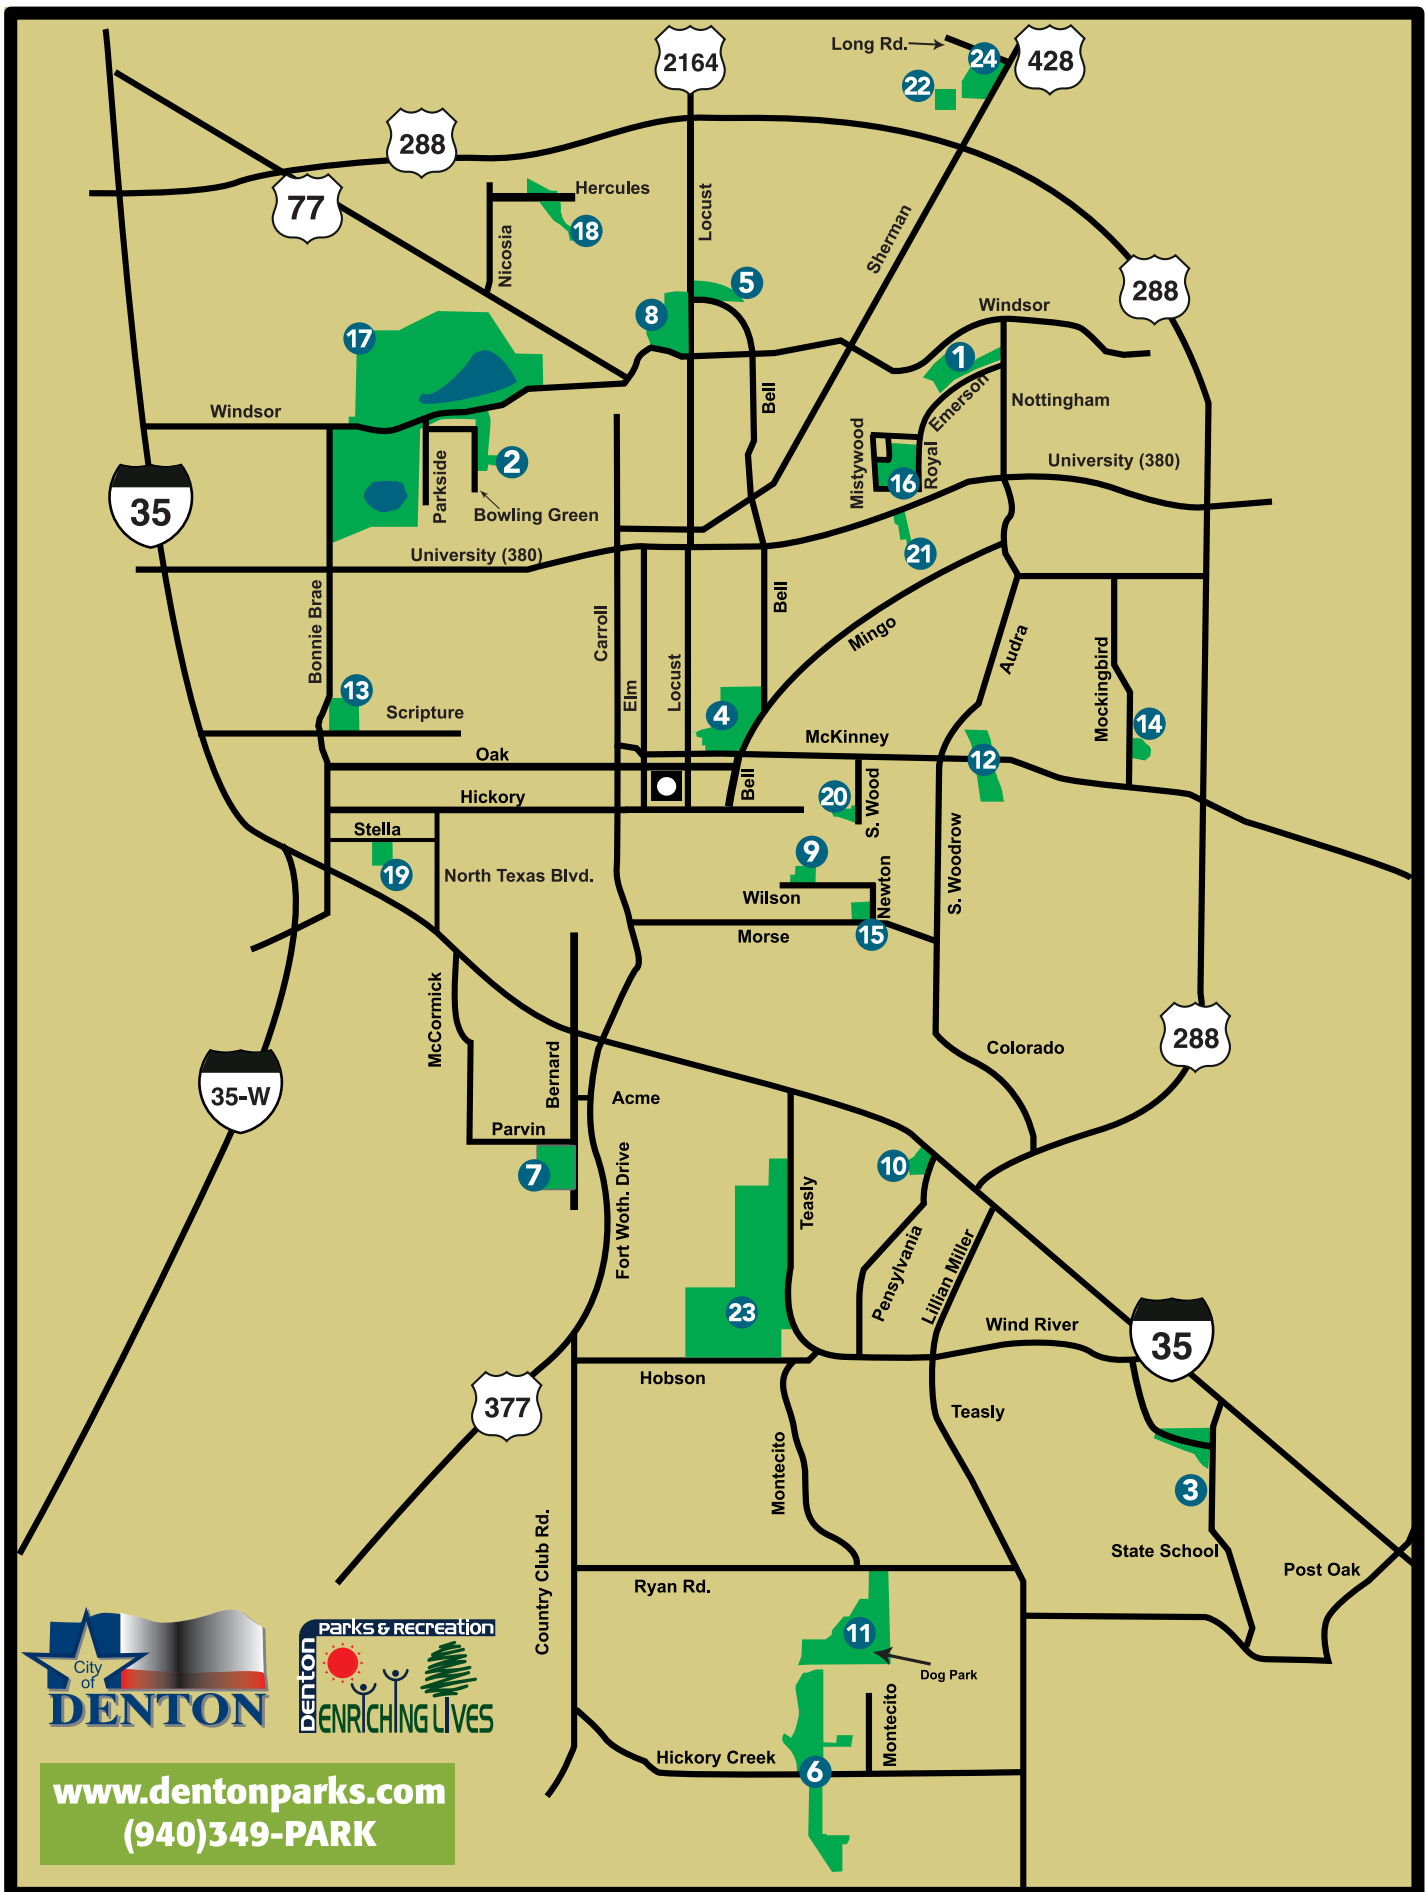

Denton Parks & Recreation

PARKS MAP

www.dentonparks.com
(940)349-PARK

Parks Index

1. Avondale	7. Denia	13. McKenna	19. Owsley
2. Bowling Green	8. Evers Park	14. Milam Park	20. Phoenix
3. Briercliff	9. Fred Moore	15. MLK Park	21. Sequoia
4. Civic Center Park	10. Joe Skiles	16. Nette Shultz	22. Skate Works
5. Cooper Glenn	11. Lake Forest	17. North Lakes	23. South Lakes
6. Cross Timbers	12. Mack Park	18. North Pointe Park	24. Water Works Park & Natatorium