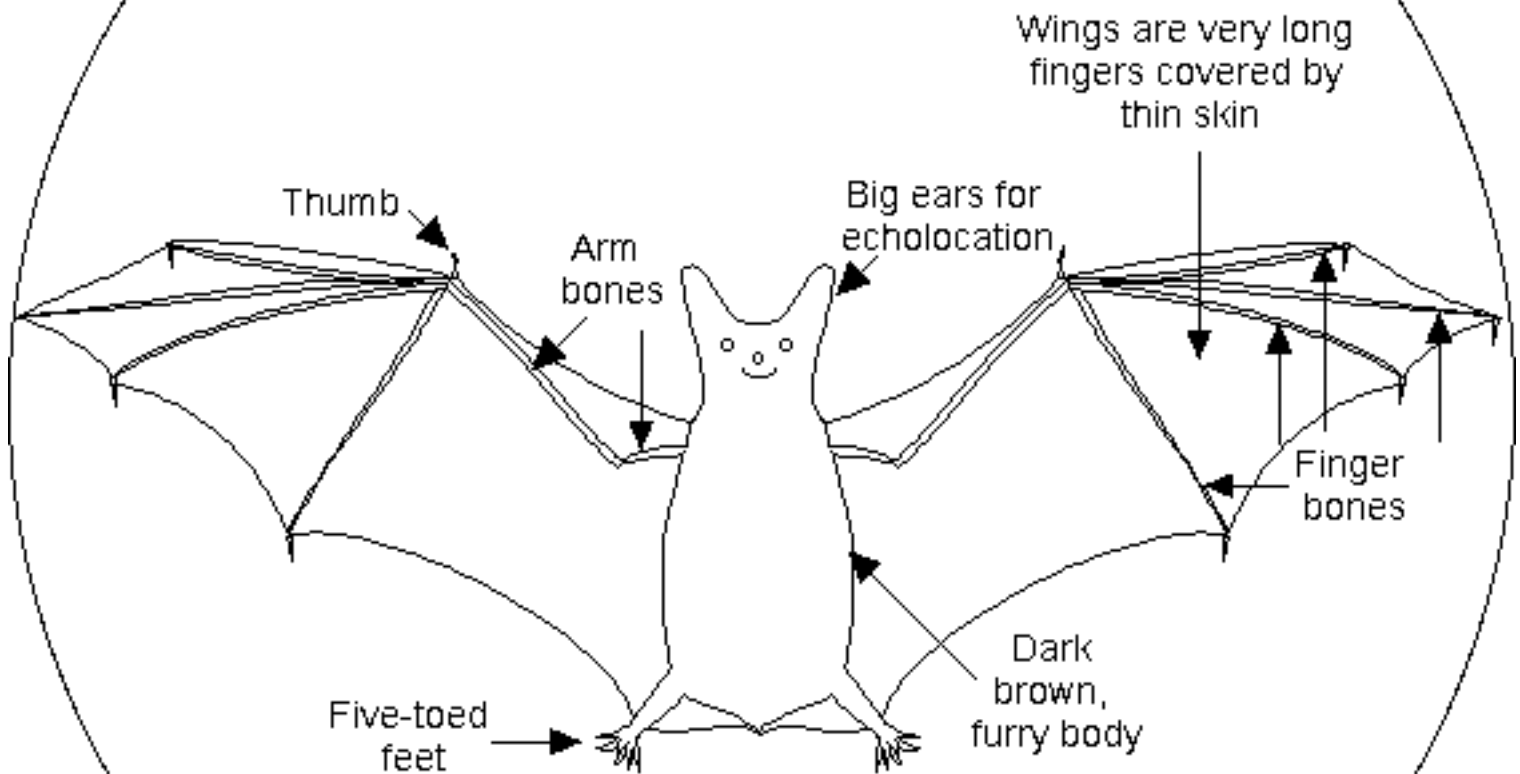

BATS!

By _____

Connect the Dots

Vampire Bat

Desmodus rotundas

Size of average adult: 2.7 - 3.5 inches long

Lives in Central and South America

Bat Anatomy

Bat Facts

Bats are the only flying mammals.

Bats are nocturnal; they are most active at night.

Bats sleep during the day hanging upside-down.

Some bats use echolocation to find insects and small animals to eat.

Some bats use their sense of smell to find their food, fruit and/or nectar.

There are over 900 different species of bats.

The vampire bat is the only bat that drinks blood.

Bat Questions

Are bats mammals? _____