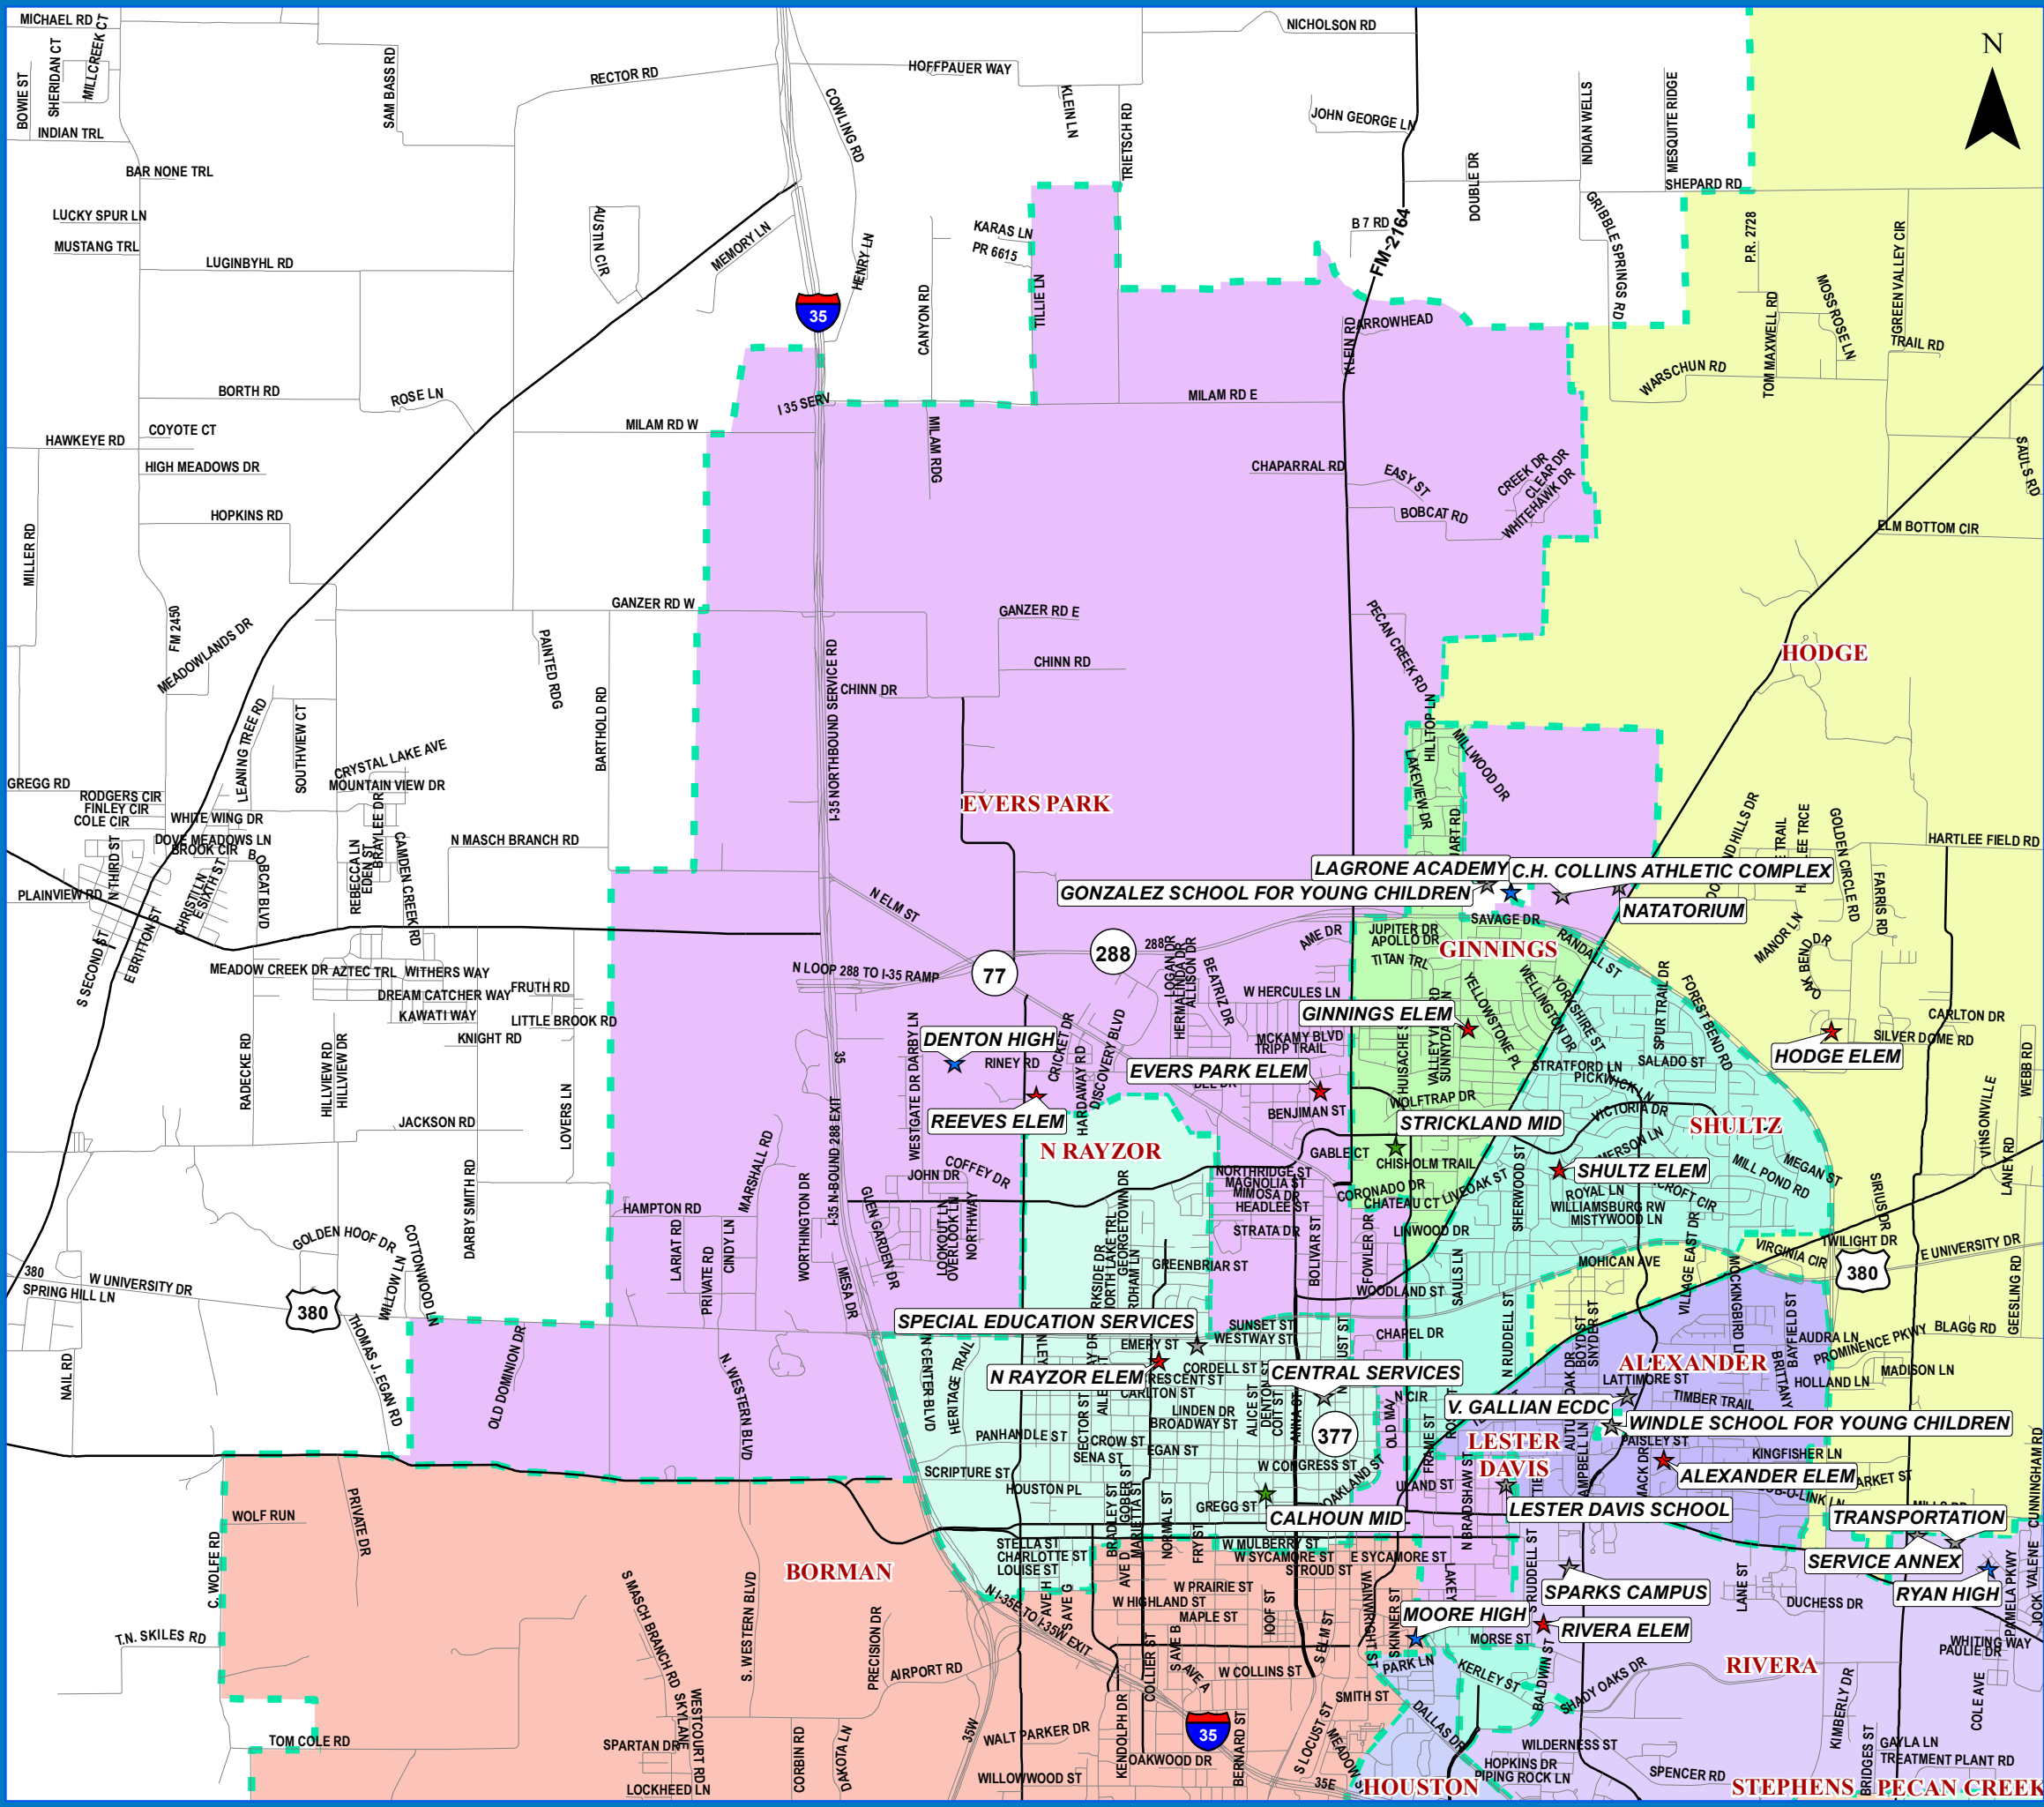

DENTON INDEPENDENT SCHOOL DISTRICT

EVERS PARK ELEMENTARY SCHOOL ATTENDANCE ZONE

- Schools**
- ★ Elementary School
 - ★ Middle School
 - ★ High School
 - ★ Alternative
- Roads**
- Local Roads
 - Major Arterial
 - Secondary Highway
 - Primary Highway

Lake Lewisville

Elementary Boundaries

ADKINS	1701 MONAHAN DR, LANTANA, TX 76226	(940)369-1300
ALEXANDER	800 MACK PLACE, DENTON, TX 76209	(940)369-3500
BELL	601 VILLA PALOMA BLVD, LITTLE ELM, TX 75068	(940)347-7200
BLANTON	9501 STACEE LN, LANTANA, TX 76266	(940)369-0700
BORMAN	1201 PARVIN ST, DENTON, TX 76205	(940)369-2500
CROSS OAKS	600 LIBERTY BLVD, CROSS ROADS, TX 76227	(972)347-7100
EP RAYZOR	377 RAYZOR RD, LANTANA, TX 76266	(940)369-4100
EVERS PARK	3300 EVERS PARKWAY, DENTON, TX 76207	(940)369-2600
GINNINGS	2525 YELLOWSTONE PLACE, DENTON, TX 76209	(940)369-2700
HAWK	2300 OAKMONT DR, CORINTH, TX 76210	(940)369-1800
HODGE	3900 GRANT PKWY, DENTON, TX 76208	(940)369-4912
HOUSTON	3100 TEASLEY LN, DENTON, TX 76205	(940)369-2900
MARTINEZ	2855 EPPRIGHT DR, LITTLE ELM, TX 75068	(940)369-2900
MENAIR	1212 HICKORY CREEK RD, DENTON, TX, 76210	(972)349-3600
N RAYZOR	1221 CRESCENT ST, DENTON, TX 76201	(940)369-3700
NELSON	3909 TEASLEY LN, DENTON, TX 76210	(940)369-1400
PALOMA CREEK	1600 NAVO RD, AUBREY, TX 76227	(940)367-7300
PECAN CREEK	4400 LAKEVIEW BLVD, DENTON, TX 76208	(940)369-4400
PROVIDENCE	1000 F.M. 2931, AUBREY, TX, 76227	(940)369-1900
RIVERA	701 NEWTON ST, DENTON, TX, 76205	(940)369-3800
W.S. RYAN	201 W. RYAN RD, DENTON, TX, 76210	(972)349-4600
SANDBROCK	3690 HUNTER ST, AUBREY, TX 76227	(940)304-3500
SAVANNAH	1101 COTTON EXCHANGE DR, AUBREY, TX 76227	(940)369-7400
SHULTZ	1306 E. WINDSOR DR, DENTON, TX, 76209	(940)369-4500
STEPHENS	133 GARZA RD, SHADY SHORES, TX, 76208	(940)369-0800
UNION PARK	7301 FIELDWOOD WAY, AUBREY, TX 76227	(940)369-0900