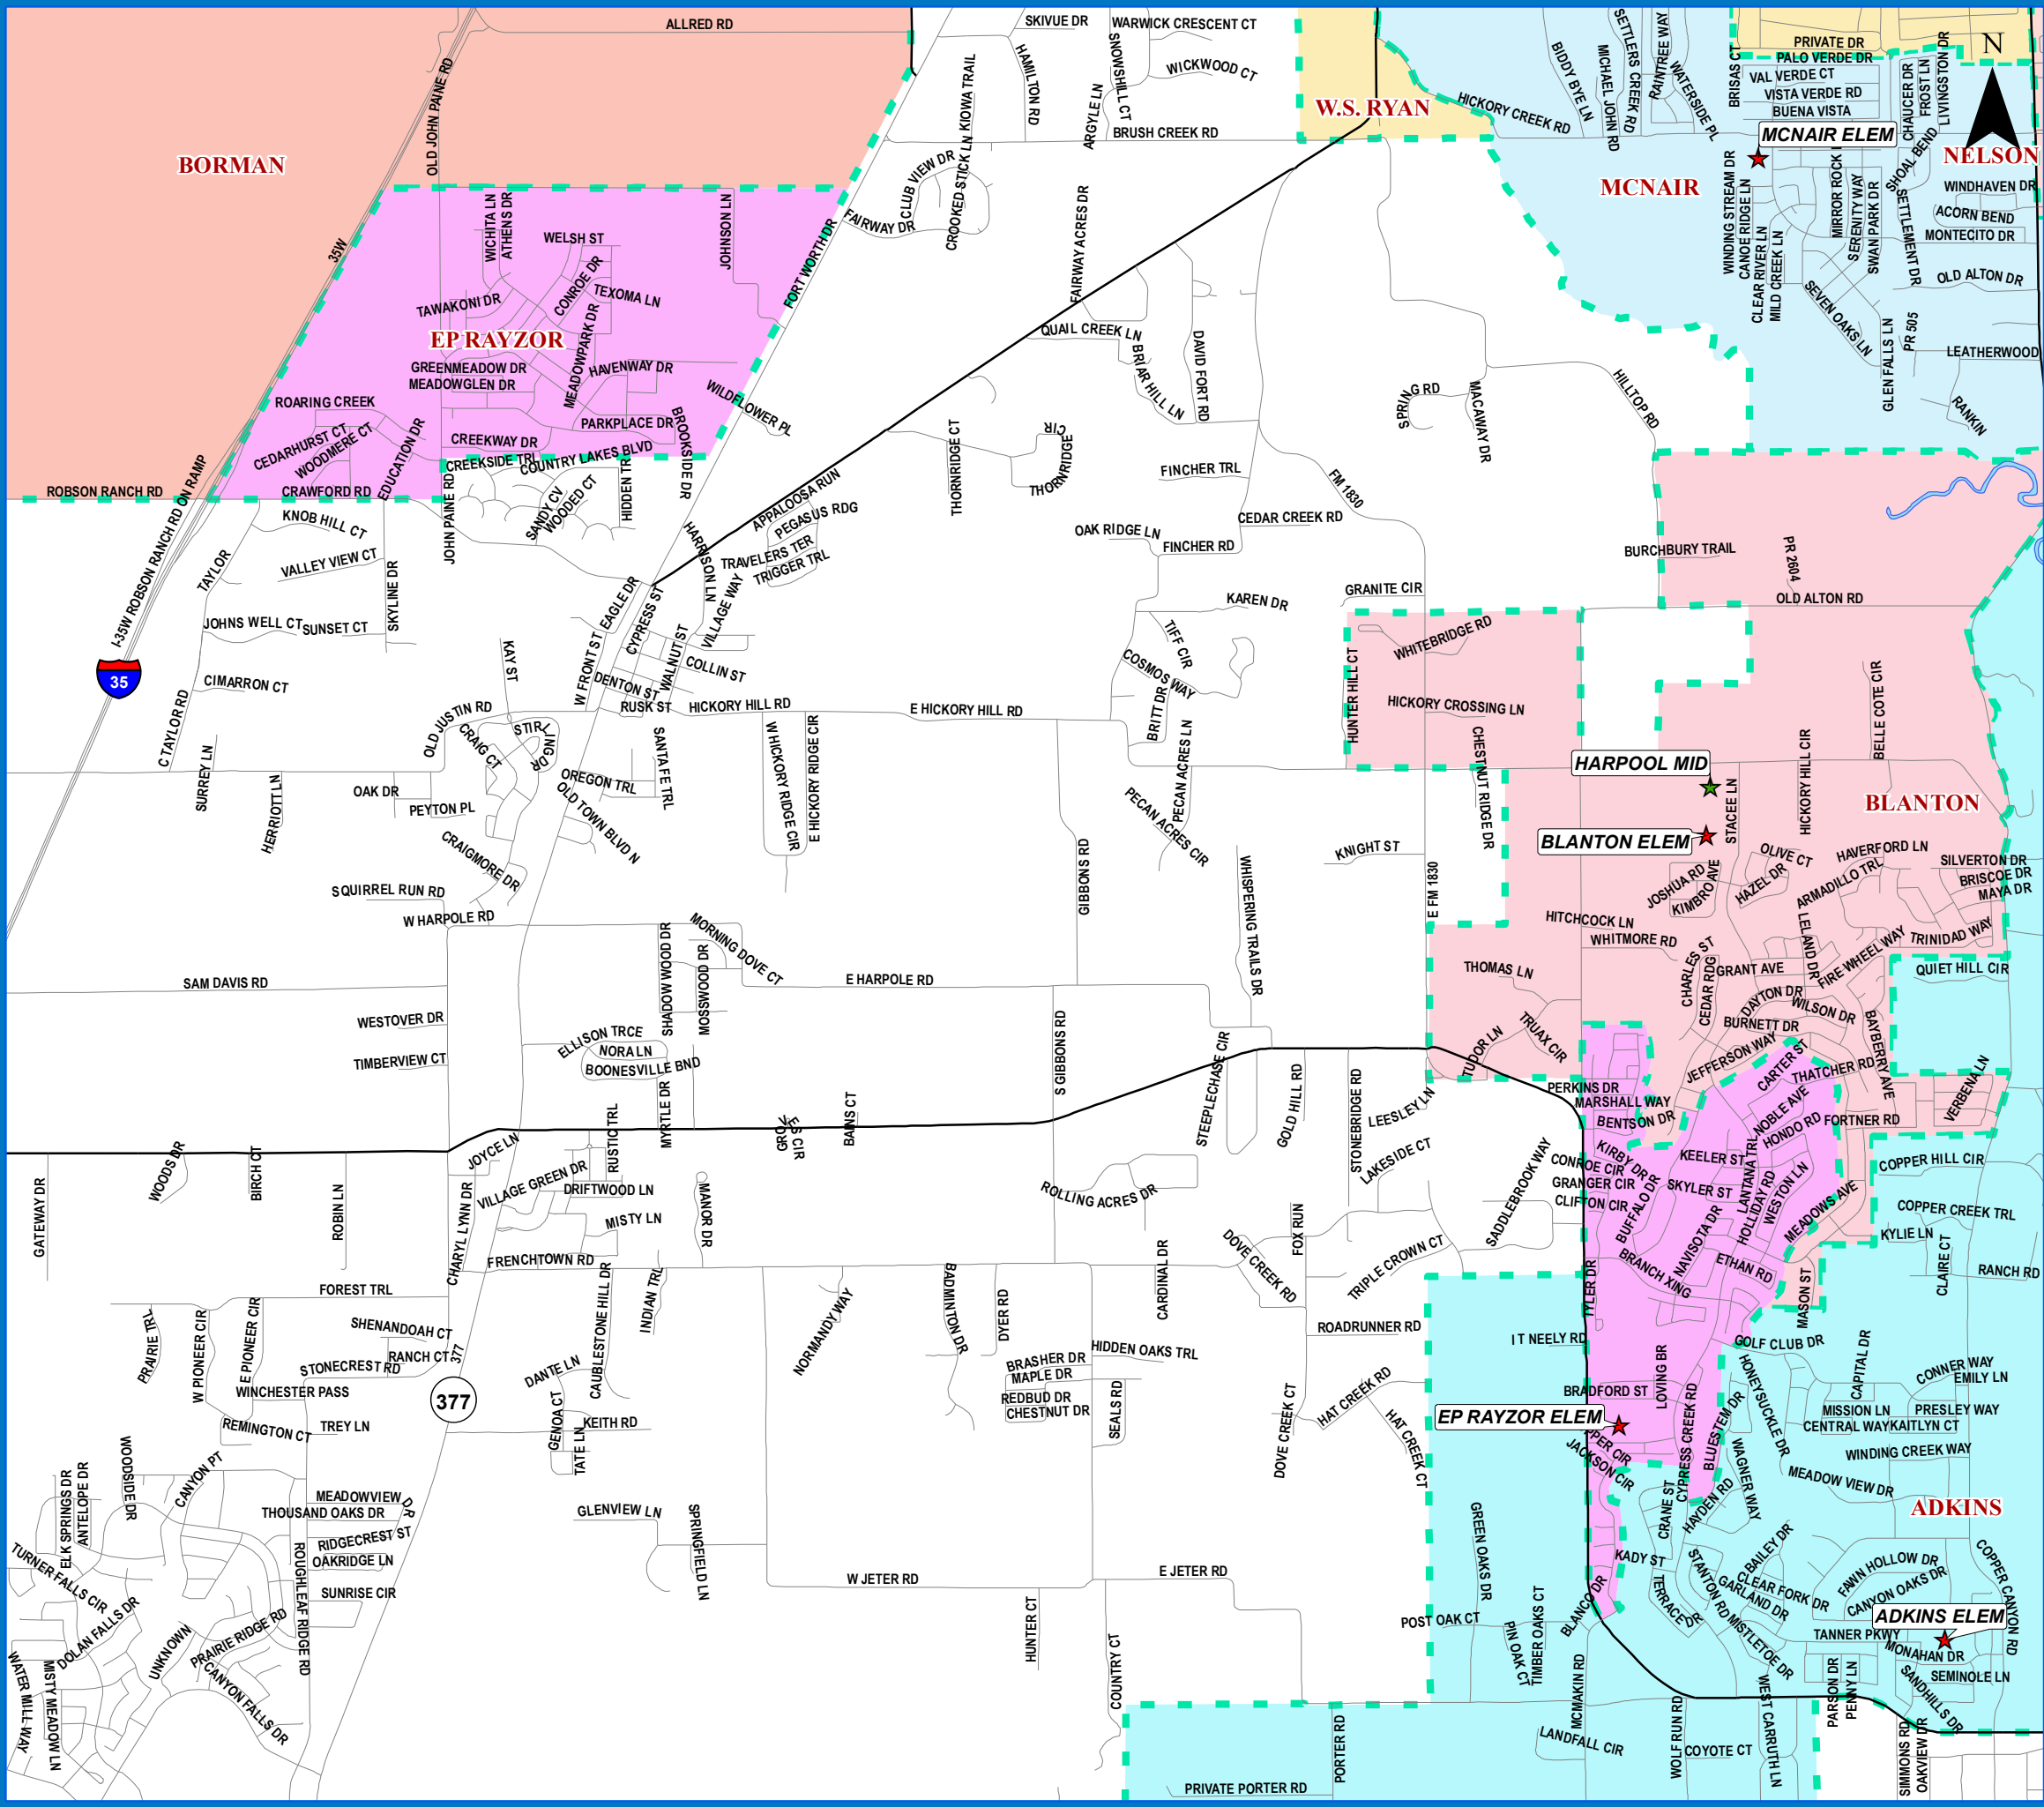

DENTON INDEPENDENT SCHOOL DISTRICT

EP RAYZOR ELEMENTARY SCHOOL ATTENDANCE ZONE

- Schools**
- ★ Elementary School
 - ★ Middle School
 - ★ High School
 - ★ Alternative
- Roads**
- Local Roads
 - Major Arterial
 - Secondary Highway
 - Primary Highway
- Lake Lewisville**

Elementary Boundaries

ADKINS	1701 MONAHAN DR, LANTANA, TX 76226	(940)369-1300
ALEXANDER	800 MACK PLACE, DENTON, TX 76209	(940)369-3500
BELL	601 VILLA PALOMA BLVD, LITTLE ELM, TX 75068	(940)347-7200
BLANTON	9501 STACEE LN, LANTANA, TX 76266	(940)369-0700
BORMAN	1201 PARVIN ST, DENTON, TX 76205	(940)369-2500
CROSS OAKS	600 LIBERTY BLVD, CROSS ROADS, TX 76227	(972)347-7100
EP RAYZOR	377 RAYZOR RD, LANTANA, TX 76266	(940)369-4100
EVERS PARK	3300 EVERS PARKWAY, DENTON, TX 76207	(940)369-2600
GINNINGS	2525 YELLOWSTONE PLACE, DENTON, TX 76209	(940)369-2700
HAWK	2300 OAKMONT DR, CORINTH, TX 76210	(940)369-1800
HODGE	3900 GRANT PKWY, DENTON, TX 76208	(940)369-4912
HOUSTON	3100 TEASLEY LN, DENTON, TX 76205	(940)369-2900
MARTINEZ	2855 EPPRIGHT DR, LITTLE ELM, TX 75068	(940)369-2900
MENA	1212 HICKORY CREEK RD, DENTON, TX, 76210	(972)349-3600
N RAYZOR	1221 CRESCENT ST, DENTON, TX 76201	(940)369-3700
NELSON	3909 TEASLEY LN, DENTON, TX 76210	(940)369-1400
PALOMA CREEK	1600 NAVO RD, AUBREY, TX 76227	(940)367-7300
PECAN CREEK	4400 LAKEVIEW BLVD, DENTON, TX 76208	(940)369-4400
PROVIDENCE	1000 F.M. 2931, AUBREY, TX, 76227	(940)369-1900
RIVERA	701 NEWTON ST, DENTON, TX, 76205	(940)369-3800
W.S. RYAN	201 W. RYAN RD, DENTON, TX, 76210	(972)349-4600
SANDBROCK	3690 HUNTER ST, AUBREY, TX 76227	(940)304-3500
SAVANNAH	1101 COTTON EXCHANGE DR, AUBREY, TX 76227	(940)369-7400
SHULTZ	1306 E. WINDSOR DR, DENTON, TX, 76209	(940)369-4500
STEPHENS	133 GARZA RD, SHADY SHORES, TX, 76208	(940)369-0800
UNION PARK	7301 FIELDWOOD WAY, AUBREY, TX 76227	(940)369-0900