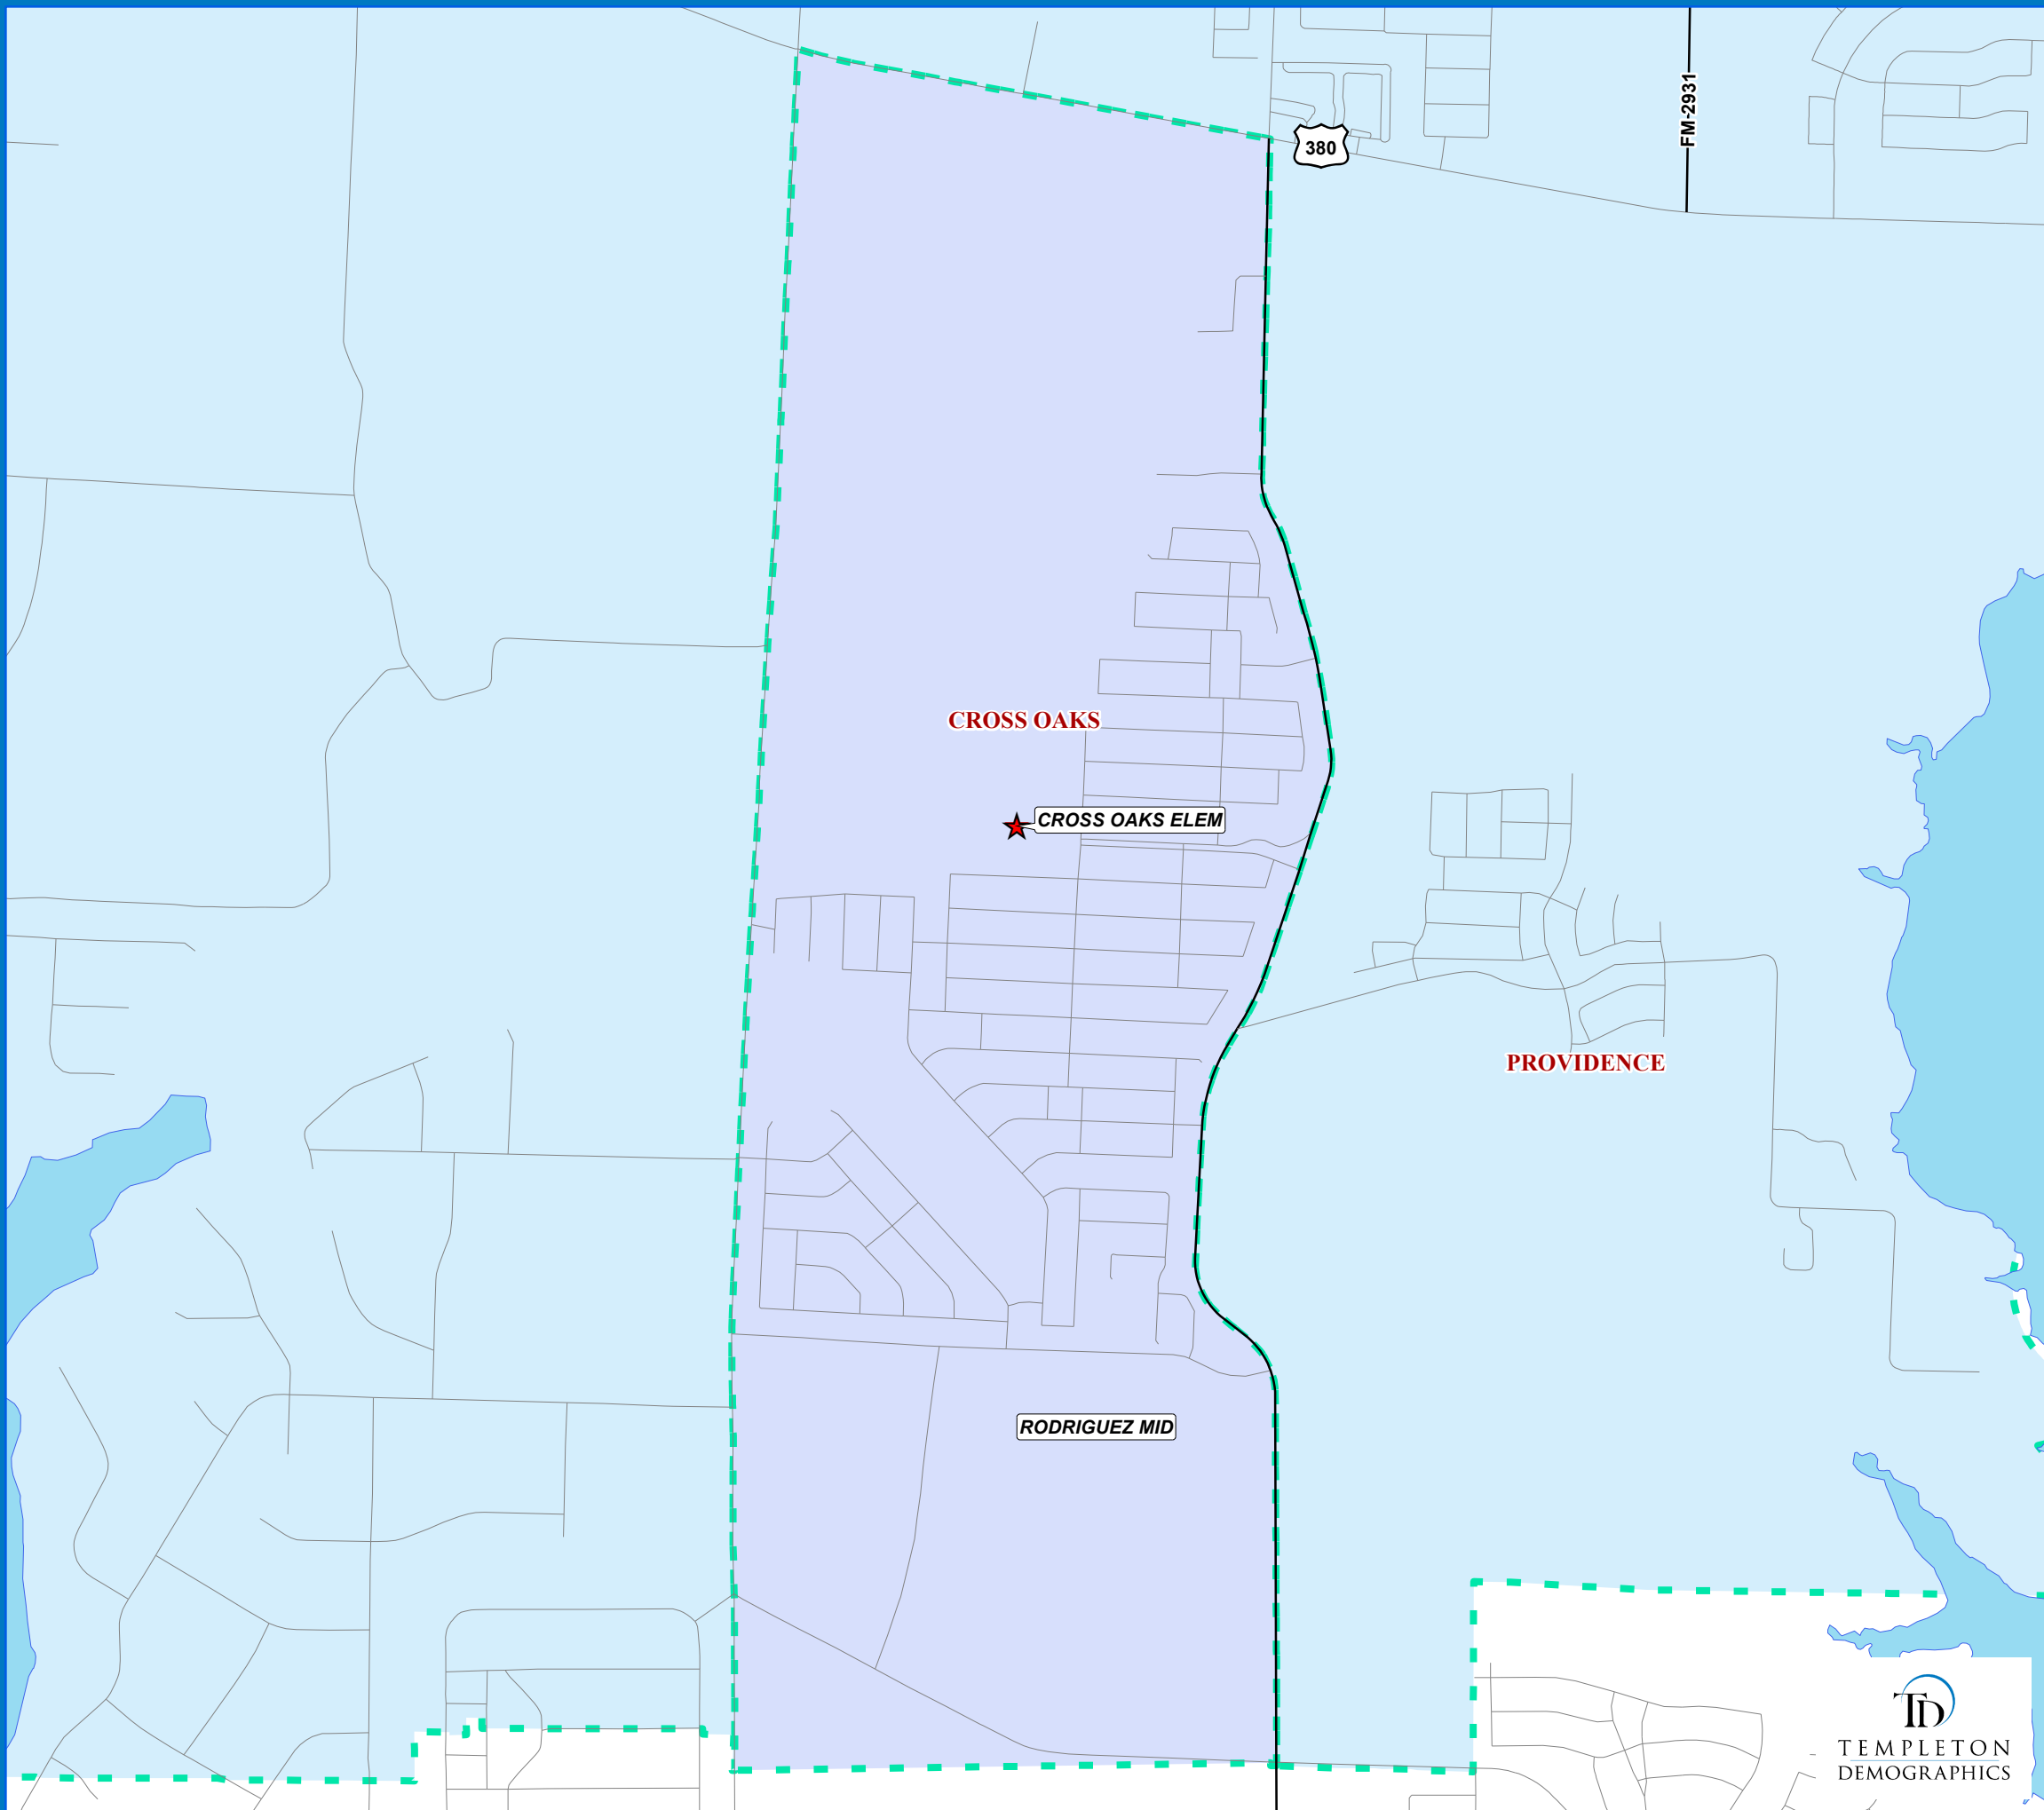

DENTON INDEPENDENT SCHOOL DISTRICT

CROSS OAKS ELEMENTARY SCHOOL ATTENDANCE ZONE

Schools

- ★ Elementary School
- ★ Middle School
- ★ High School
- ★ Alternative

Roads

- Local Roads
- Major Arterial
- Secondary Highway
- Primary Highway

Lakes

- Lake Lewisville

Elementary Boundaries

| | | |
|-----------------|---|---------------|
| ADKINS | 1701 MONAHAN DR, LANTANA, TX 76226 | (940)369-1300 |
| ALEXANDER | 800 MACK PLACE, DENTON, TX 76209 | (940)369-3500 |
| BELL | 601 VILLA PALOMA BLVD, LITTLE ELM, TX 75068 | (940)347-7200 |
| BLANTON | 9501 STACEE LN, LANTANA, TX 76266 | (940)369-0700 |
| BORMAN | 1201 PARVIN ST, DENTON, TX 76205 | (940)369-2500 |
| CROSS OAKS | 600 LIBERTY BLVD, CROSS ROADS, TX 76227 | (972)347-7100 |
| EP RAYZOR | 377 RAYZOR RD, LANTANA, TX 76266 | (940)369-4100 |
| EVERS | 3300 EVERS PARKWAY, DENTON, TX 76207 | (940)369-2600 |
| GINNINGS | 2525 YELLOWSTONE PLACE, DENTON, TX 76209 | (940)369-2700 |
| HAWK | 2300 OAKMONT DR, CORINTH, TX 76210 | (940)369-1800 |
| HODGE | 3900 GRANT PKWY, DENTON, TX 76208 | (940)369-4912 |
| HOUSTON | 3100 TEASLEY LN, DENTON, TX 76205 | (940)369-2900 |
| MCNAIR | 1212 HICKORY CREEK RD, DENTON, TX, 76210 | (972)349-3600 |
| N RAYZOR | 1400 MALONE ST, DENTON, TX 76201 | (940)369-3700 |
| NELSON | 3909 TEASLEY LN, DENTON, TX 76210 | (940)369-1400 |
| PALOMA CREEK | 1600 NAVO RD, AUBREY, TX 76227 | (940)367-7300 |
| PECAN CREEK | 4400 LAKEVIEW BLVD, DENTON, TX 76208 | (940)369-4400 |
| PROVIDENCE | 1000 F.M. 2931, AUBREY, TX, 76227 | (940)369-1900 |
| RIVERA | 701 NEWTON ST, DENTON, TX, 76205 | (940)369-3800 |
| RYAN | 201 W. RYAN RD, DENTON, TX, 76210 | (972)349-4600 |
| SANDBROCK RANCH | 3690 HUNTER STREET, AUBREY, TX 76227 | (972)347-7452 |
| SAVANNAH | 1101 COTTON EXCHANGE DR, AUBREY, TX 76227 | (940)369-7400 |
| SHULTZ | 1502 HANOVER ST, DENTON, TX, 76209 | (940)369-4500 |
| STEPHENS | 133 GARZA RD, SHADY SHORES, TX, 76208 | (940)369-0800 |
| UNION PARK | 7301 FIELDWOOD WAY, AUBREY, TX, 76227 | (940)369-0000 |