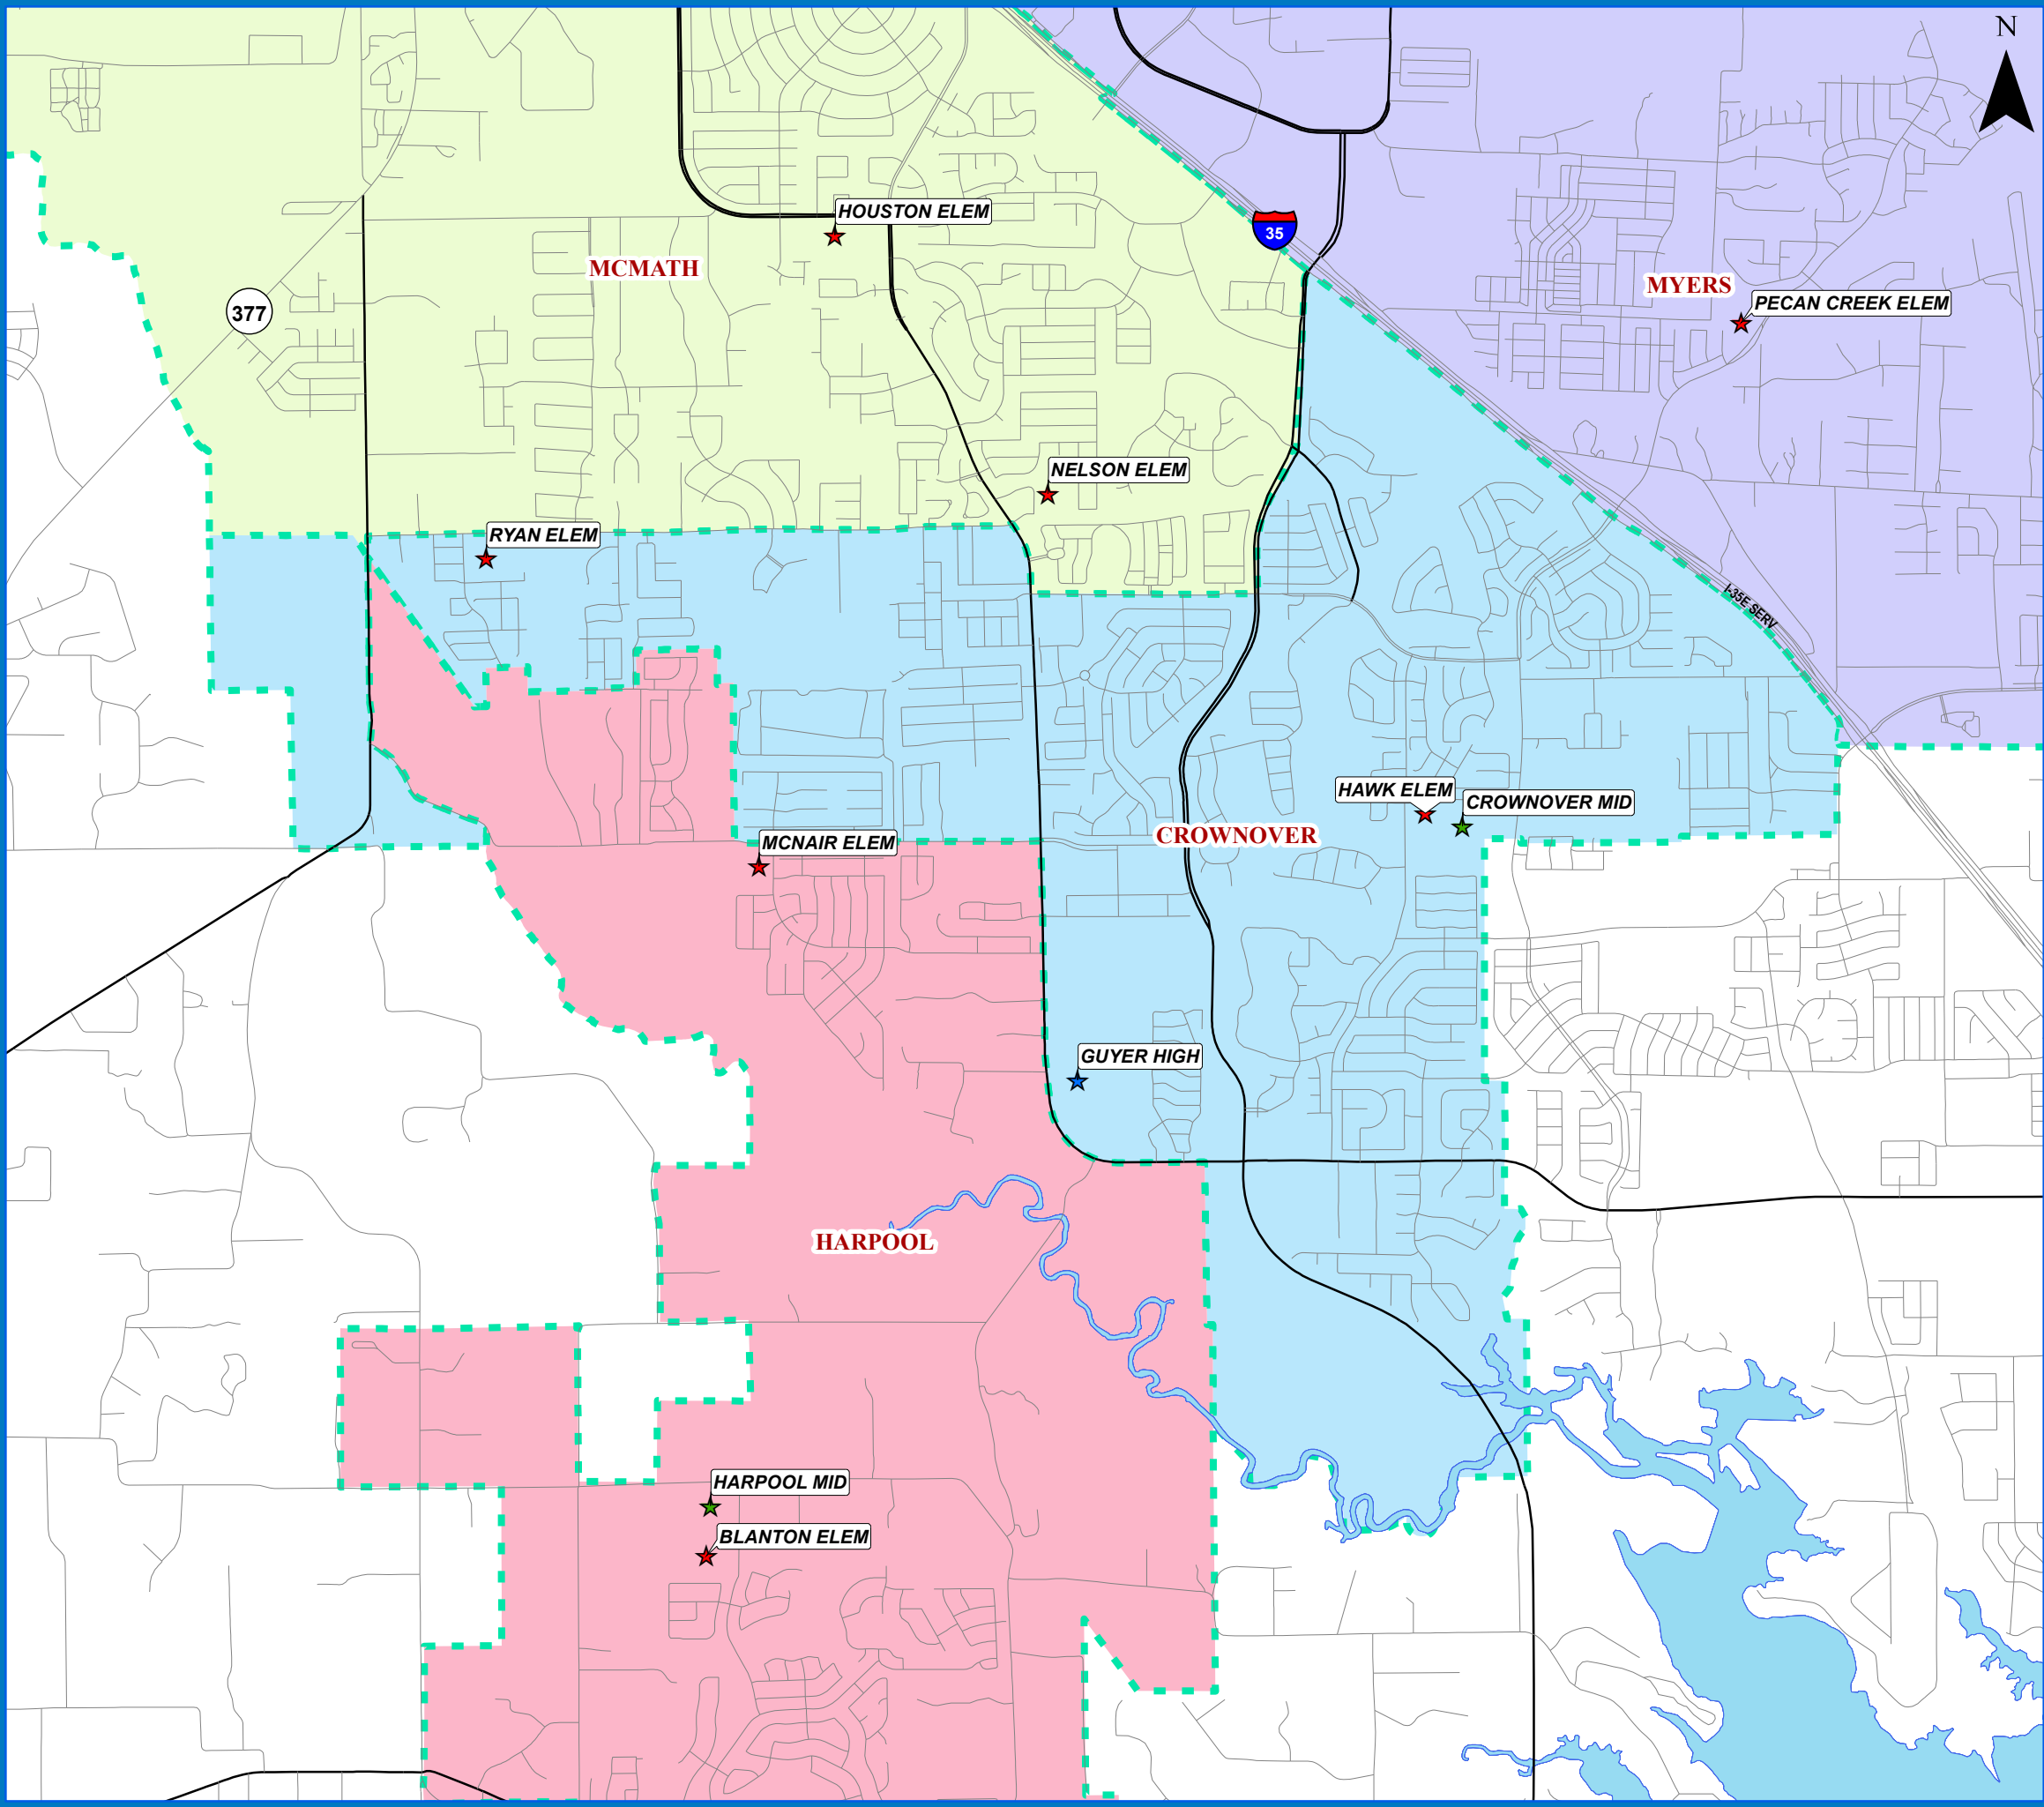

# DENTON INDEPENDENT SCHOOL DISTRICT

## CROWNOVER MIDDLE SCHOOL ATTENDANCE ZONE

- Schools**
- ★ Elementary School
  - ★ Middle School
  - ★ High School
  - ★ Alternative
- Roads**
- Local Roads
  - Major Arterial
  - Secondary Highway
  - Primary Highway
- Lake Lewisville**
- 

**Middle Boundaries**

CALHOUN	709 CONGRESS ST, DENTON, TX 76201	(940)369-2400
CHEEK	200 DENTON WAY, PROSPER, TX 76227	(940)369-0000
CROWNOVER	1901 CREEKSIDE DR, CORINTH, TX 76210	(940)369-4700
HARPOOL	9601 STACEE LANE, LANTANA, TX 6226	(940)369-1700
MCMATH	1900 JASON DRIVE, DENTON, TX 76205	(940)369-3300
MYERS	131 GARZA RD, SHADY SHORES, TX 76208	(940)369-1500
NAVO	1701 NAVO RD, AUBREY, TX 76227	(972)347-7500
RODRIGUEZ	8650 MARTOP ROAD, OAK POINT, TX 76227	(972)347-7050
STRICKLAND	3003 N BELL AVE, DENTON, TX 76209	(940)369-4200