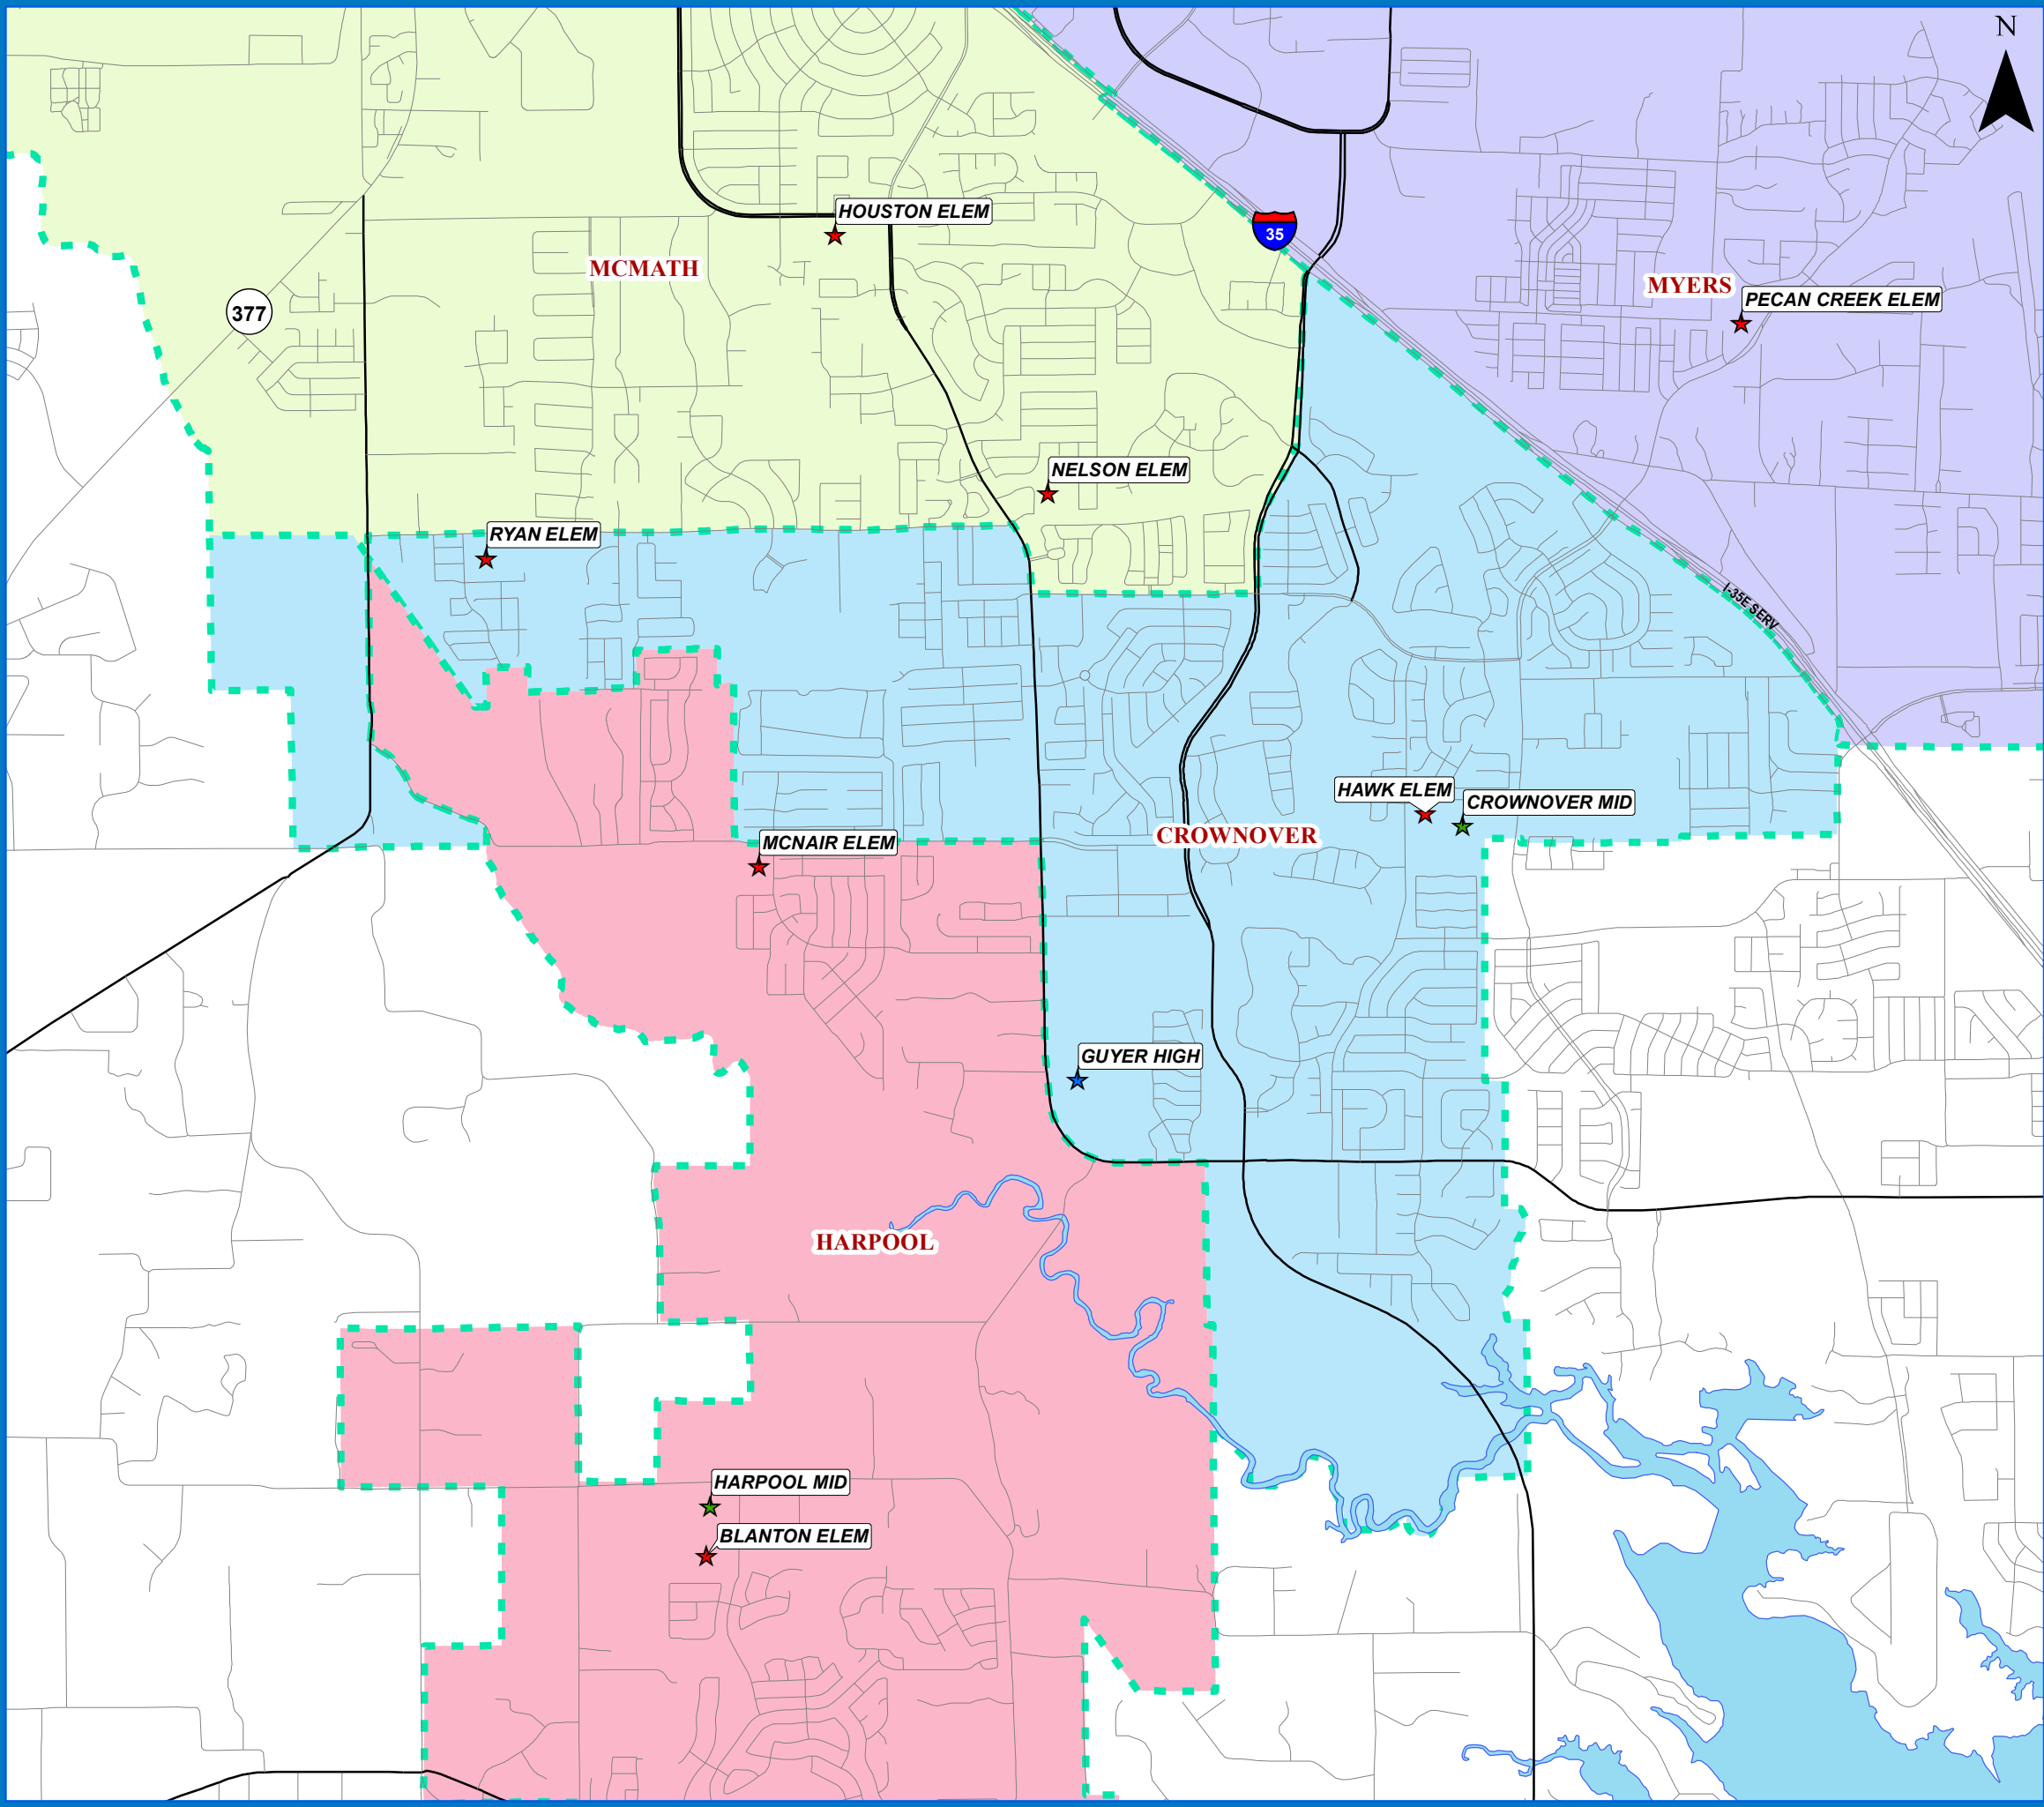

DENTON INDEPENDENT SCHOOL DISTRICT

CROWNOVER MIDDLE SCHOOL ATTENDANCE ZONE

- Schools**
- ★ Elementary School
 - ★ Middle School
 - ★ High School
 - ★ Alternative
- Roads**
- Local Roads
 - Major Arterial
 - Secondary Highway
 - Primary Highway
- Lake Lewisville**
-

Middle Boundaries

CALHOUN	1125 CRESCENT ST, DENTON, TX 76201	(940)369-2400
CHEEK	200 DENTON WAY, PROSPER, TX 76227	(940)369-0000
CROWNOVER	1901 CREEKSIDE DR, CORINTH, TX 76210	(940)369-4700
HARPOOL	9601 STACEE LANE, LANTANA, TX 6226	(940)369-1700
MCMATH	1900 JASON DRIVE, DENTON, TX 76205	(940)369-3300
MYERS	131 GARZA RD, SHADY SHORES, TX 76208	(940)369-1500
NAVO	1701 NAVO RD, AUBREY, TX 76227	(972)347-7500
RODRIGUEZ	8650 MARTOP ROAD, OAK POINT, TX 76227	(972)347-7050
STRICKLAND	3003 N BELL AVE, DENTON, TX 76209	(940)369-4200