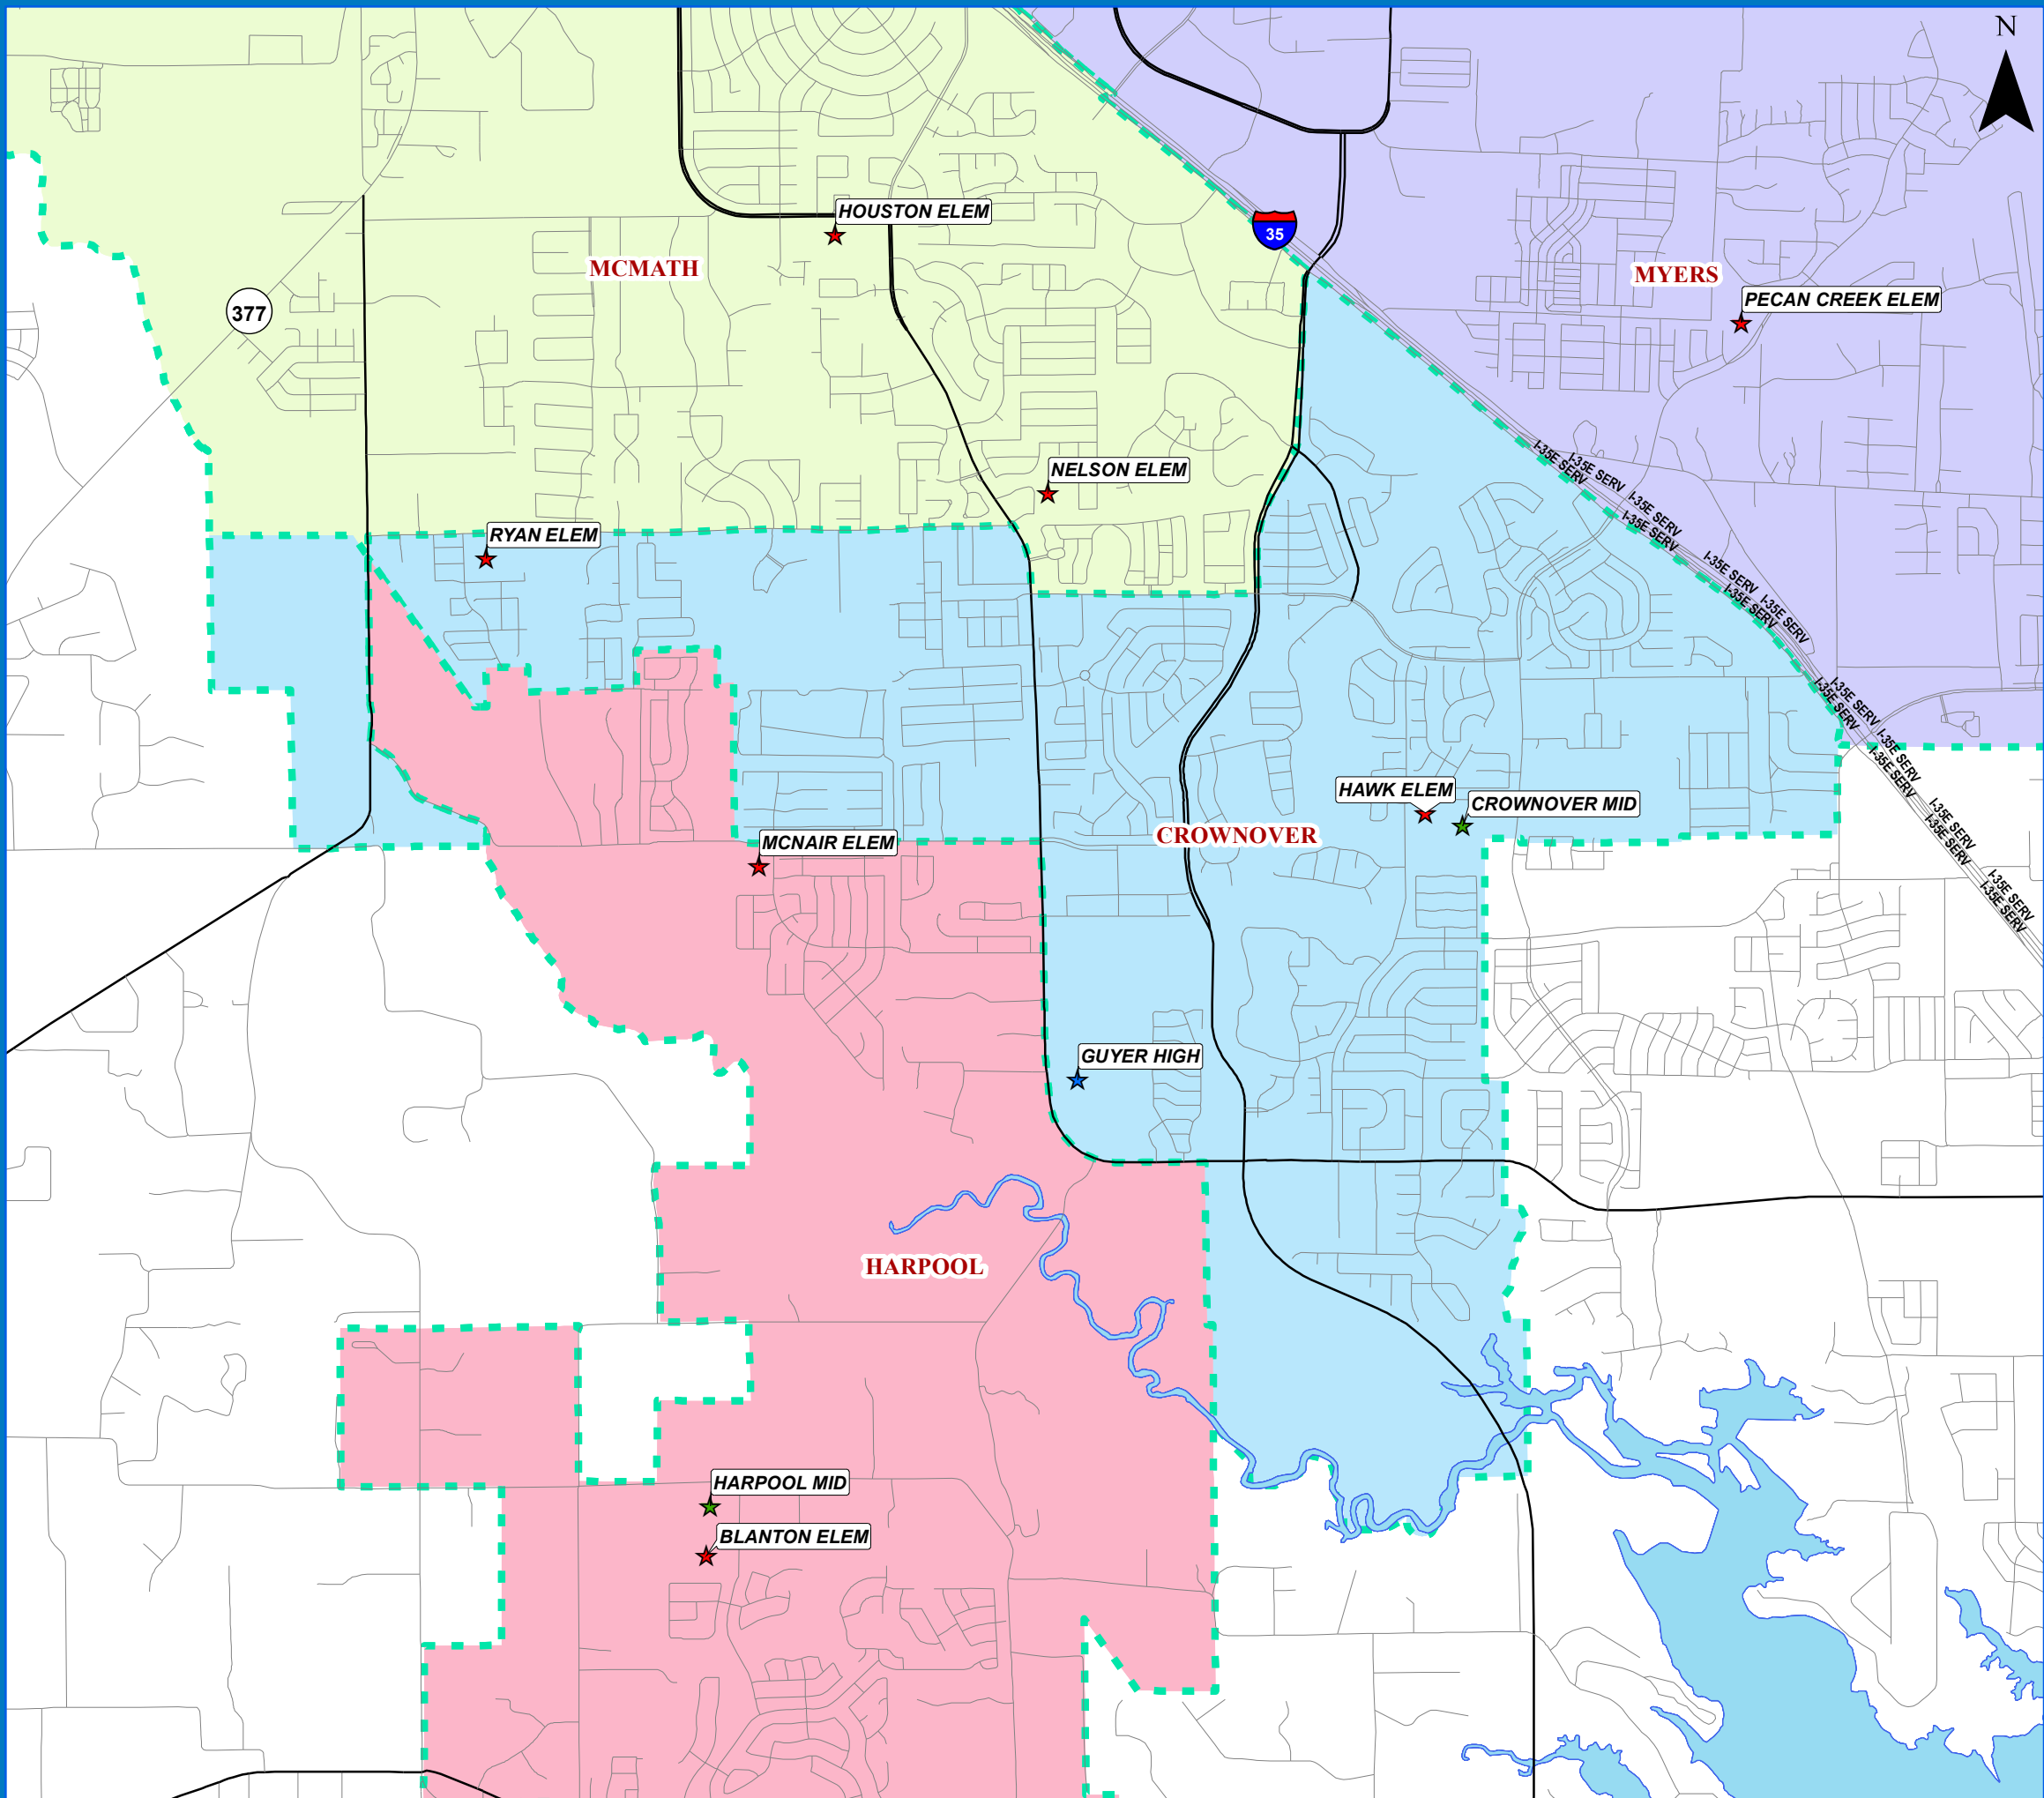

# DENTON INDEPENDENT SCHOOL DISTRICT

## CROWNOVER MIDDLE SCHOOL ATTENDANCE ZONE

- Schools**
- ★ Elementary School
  - ★ Middle School
  - ★ High School
  - ★ Alternative
- Roads**
- Local Roads
  - Major Arterial
  - Secondary Highway
  - Primary Highway
- Lake Lewisville**
- Lake Lewisville