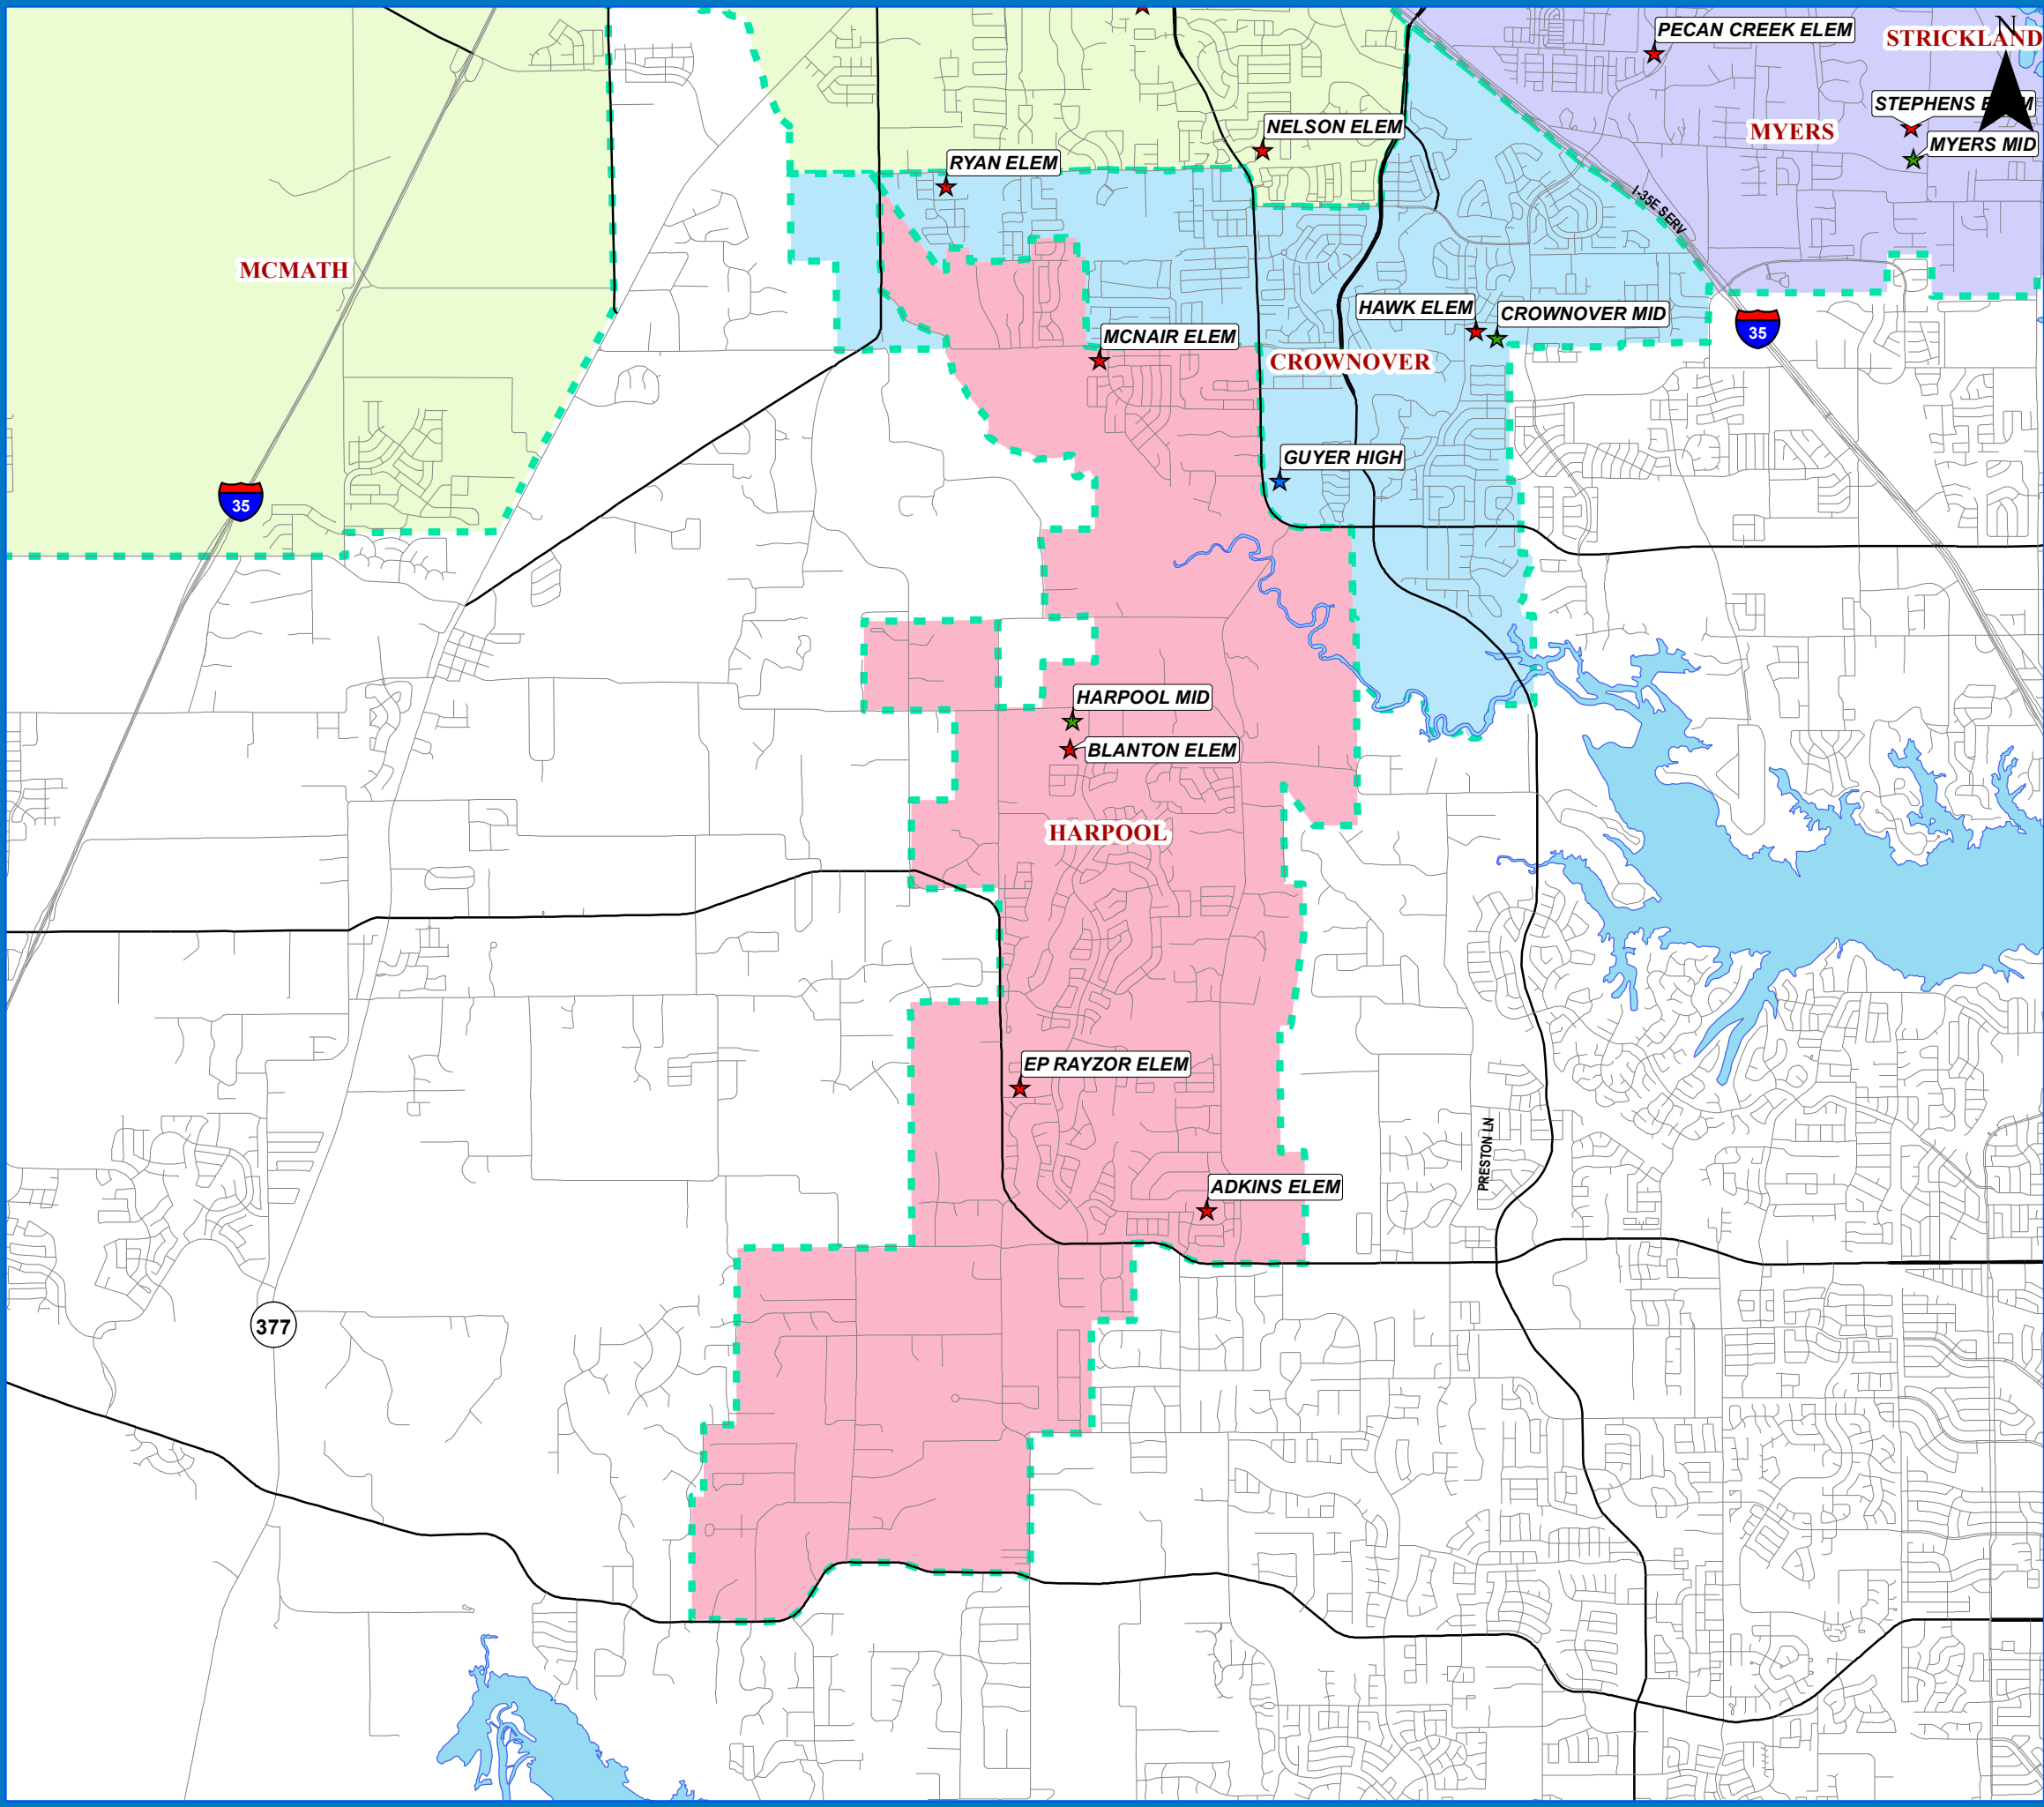

# DENTON INDEPENDENT SCHOOL DISTRICT

## HARPOOL MIDDLE SCHOOL ATTENDANCE ZONE

- Schools**
- ★ Elementary School
  - ★ Middle School
  - ★ High School
  - ★ Alternative
- Roads**
- Local Roads
  - Major Arterial
  - Secondary Highway
  - Primary Highway
- Lake Lewisville**

**Middle Boundaries**

CALHOUN	1125 CRESCENT ST, DENTON, TX 76201	(940)369-2400
CHEEK	200 DENTON WAY, PROSPER, TX 76227	(940)369-0000
CROWNOVER	1901 CREEKSIDE DR, CORINTH, TX 76210	(940)369-4700
HARPOOL	9601 STACEE LANE, LANTANA, TX 6226	(940)369-1700
MCMATH	1900 JASON DRIVE, DENTON, TX 76205	(940)369-3300
MYERS	131 GARZA RD, SHADY SHORES, TX 76208	(940)369-1500
NAVO	1701 NAVO RD, AUBREY, TX 76227	(972)347-7500
RODRIGUEZ	8650 MARTOP ROAD, OAK POINT, TX 76227	(972)347-7050
STRICKLAND	3003 N BELL AVE, DENTON, TX 76209	(940)369-4200