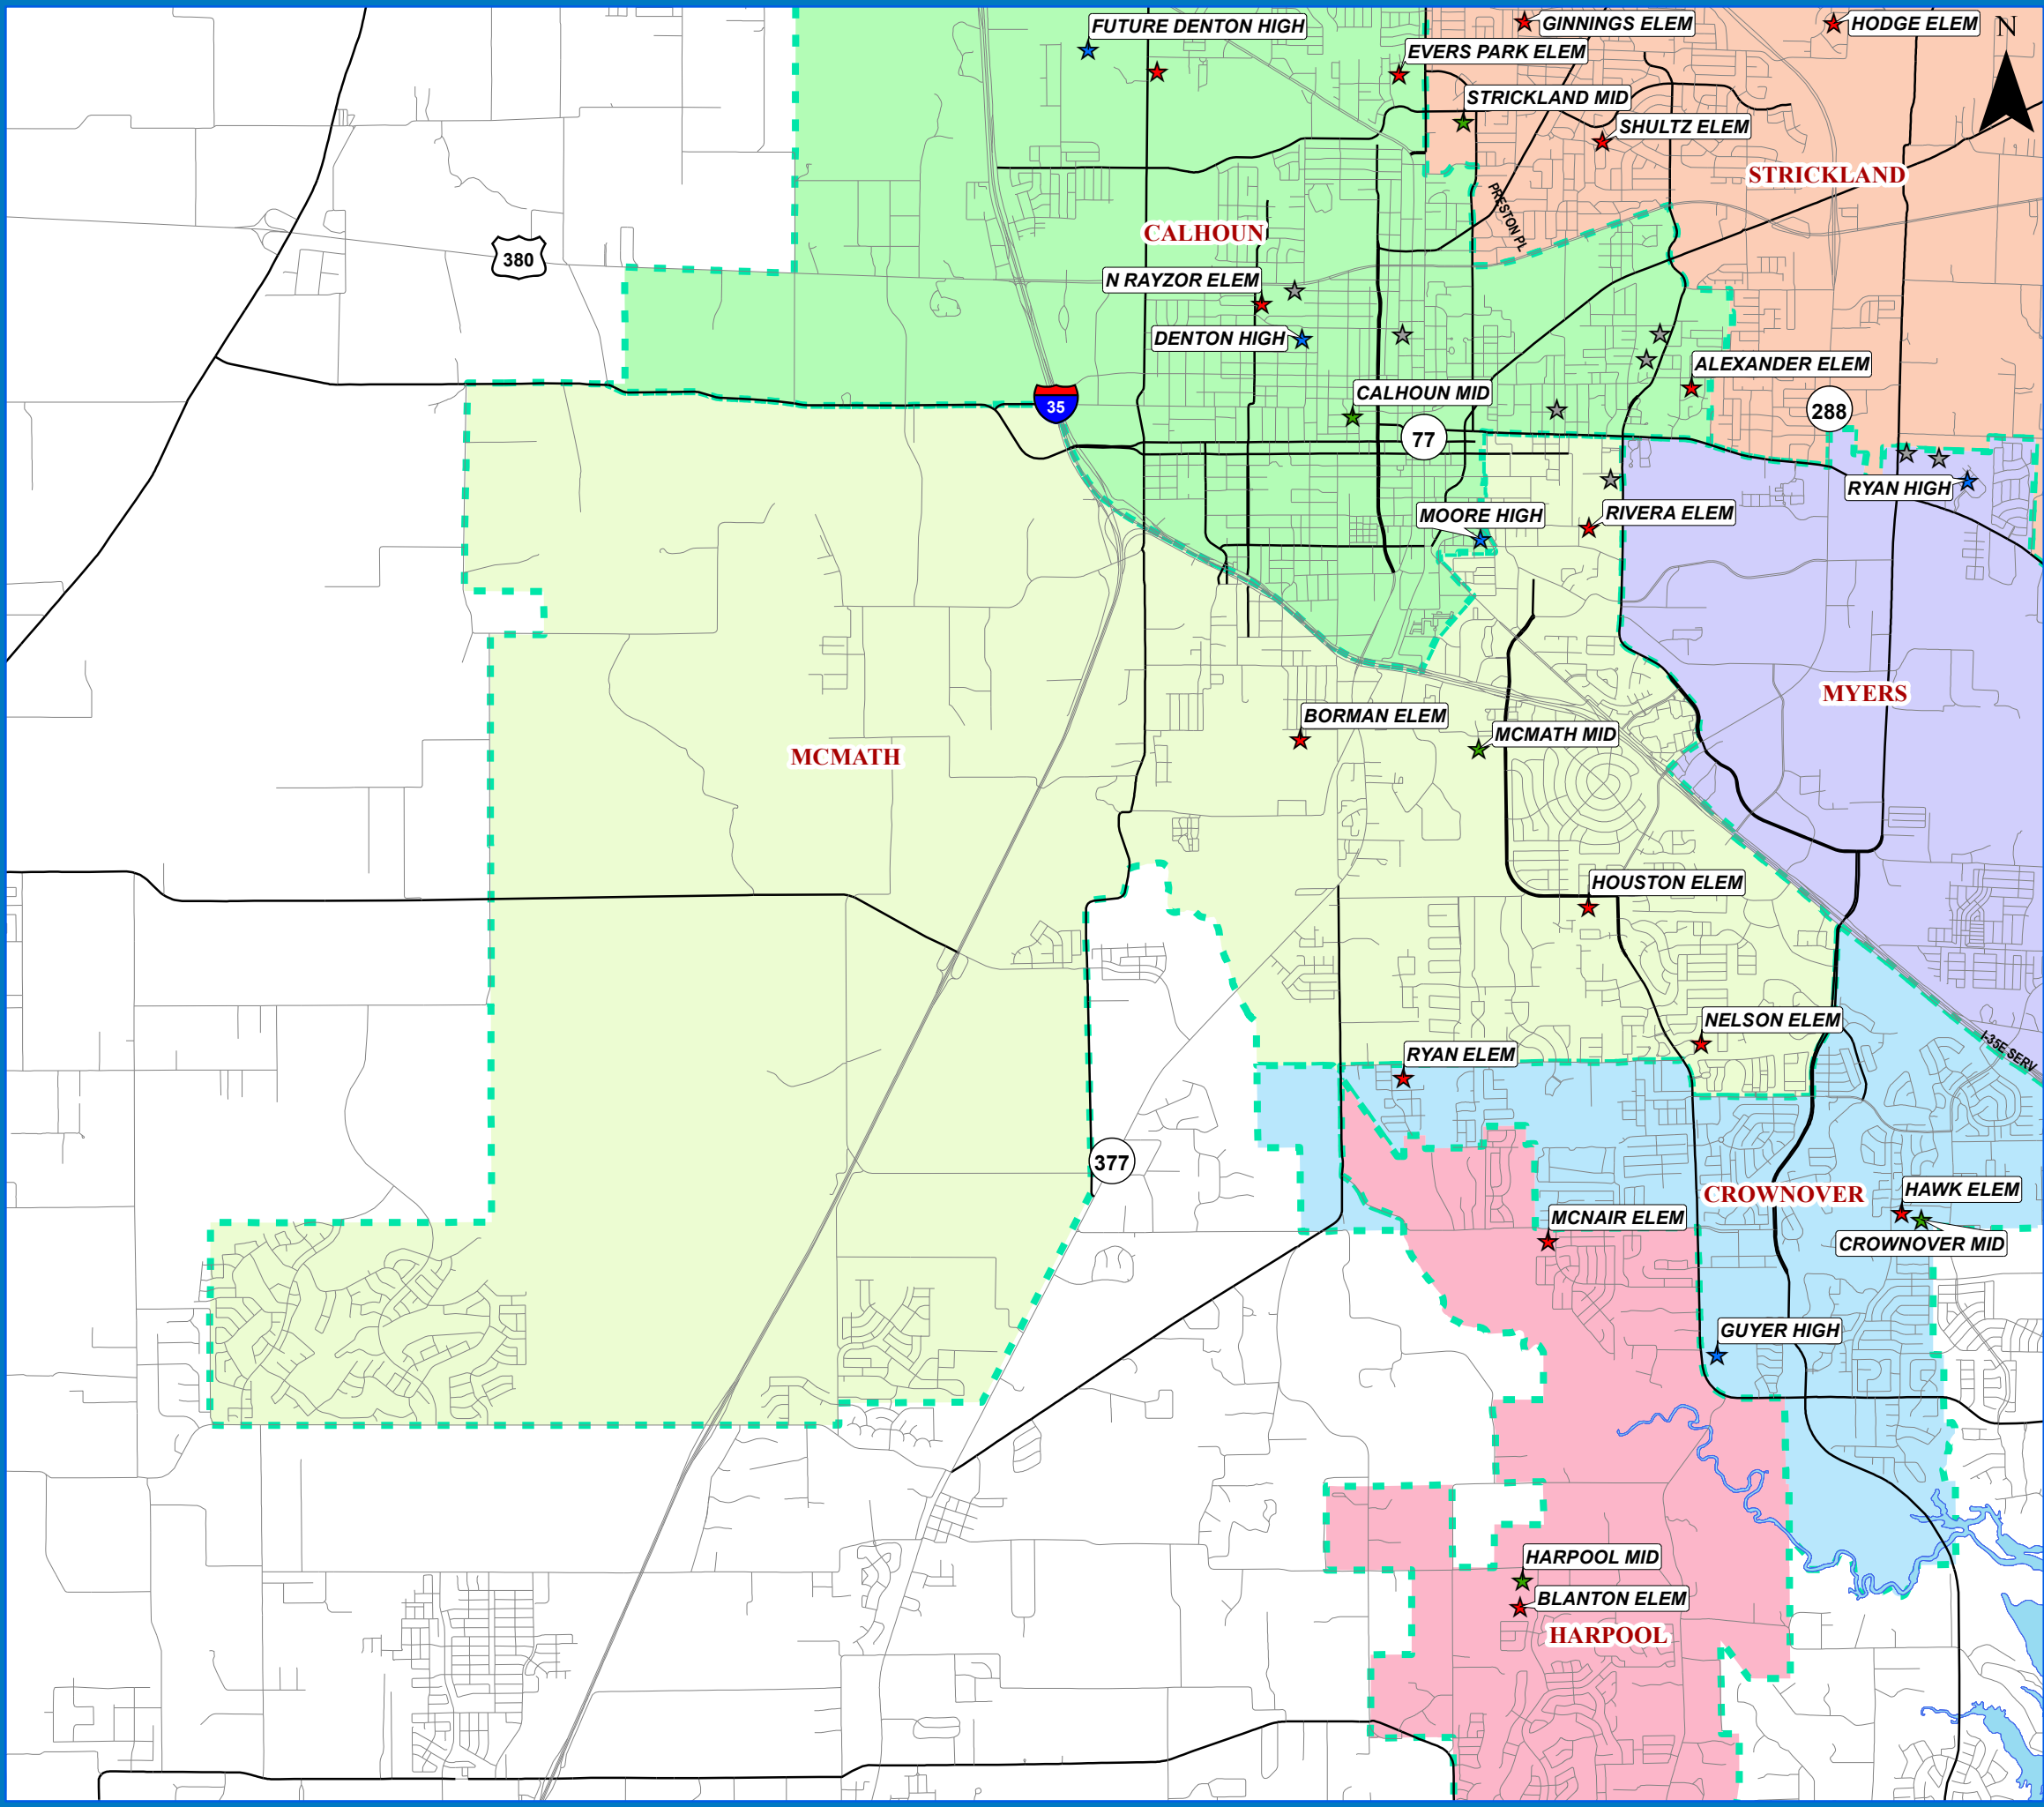

DENTON INDEPENDENT SCHOOL DISTRICT

MCMATH MIDDLE SCHOOL ATTENDANCE ZONE

- Schools**
- ★ Elementary School
 - ★ Middle School
 - ★ High School
 - ★ Alternative
- Roads**
- Local Roads
 - Major Arterial
 - Secondary Highway
 - Primary Highway
- Lake Lewisville**
- Lake Lewisville

Middle Boundaries

CALHOUN	709 CONGRESS ST, DENTON, TX 76201	(940)369-2400
CHEEK	200 DENTON WAY, PROSPER, TX 76227	(940)369-0000
CROWNOVER	1901 CREEKSIDE DR, CORINTH, TX 76210	(940)369-4700
HARPOOL	9601 STACEE LANE, LANTANA, TX 6226	(940)369-1700
MCMATH	1900 JASON DRIVE, DENTON, TX 76205	(940)369-3300
MYERS	131 GARZA RD, SHADY SHORES, TX 76208	(940)369-1500
NAVO	1701 NAVO RD, AUBREY, TX 76227	(972)347-7500
RODRIGUEZ	8650 MARTOP ROAD, OAK POINT, TX 76227	(972)347-7050
STRICKLAND	3003 N BELL AVE, DENTON, TX 76209	(940)369-4200