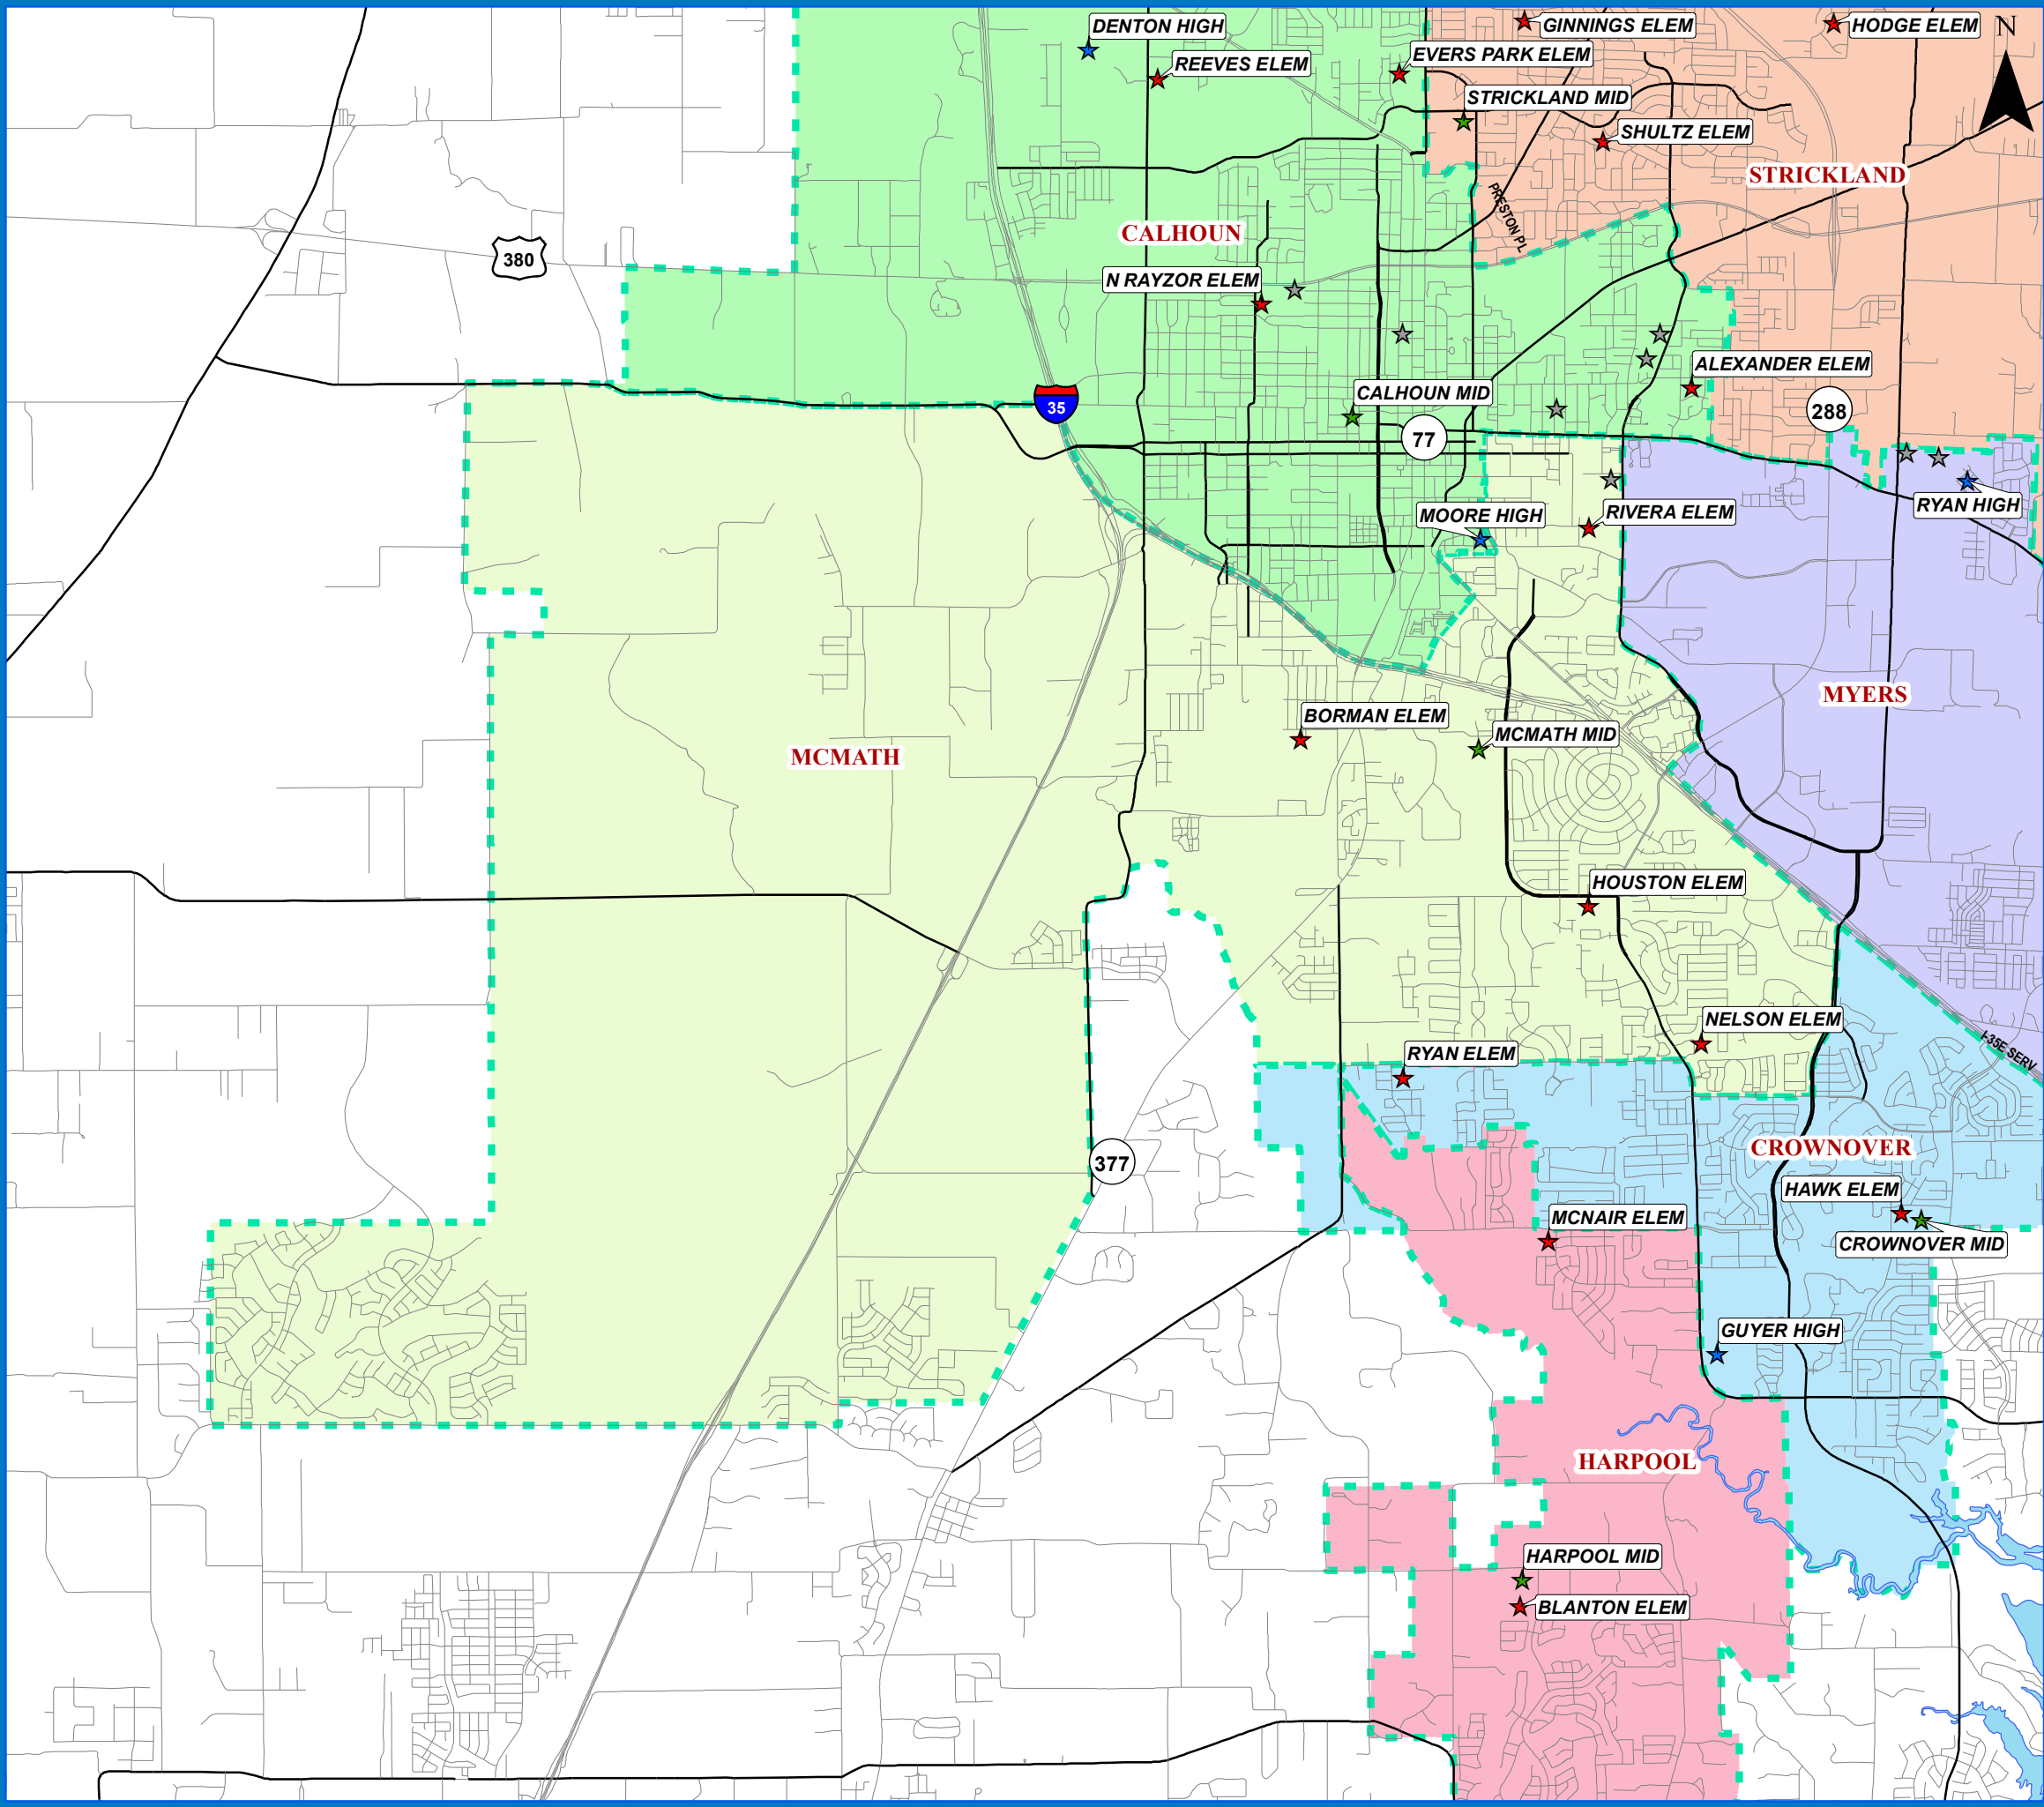

# DENTON INDEPENDENT SCHOOL DISTRICT

## MCMATH MIDDLE SCHOOL ATTENDANCE ZONE

- Schools**
- ★ Elementary School
  - ★ Middle School
  - ★ High School
  - ★ Alternative
- Roads**
- Local Roads
  - Major Arterial
  - Secondary Highway
  - Primary Highway
- Lake Lewisville**
- Lake

**Middle Boundaries**

CALHOUN	1125 CRESCENT ST, DENTON, TX 76201	(940)369-2400
CHEEK	200 DENTON WAY, PROSPER, TX 76227	(940)369-0000
CROWNOVER	1901 CREEKSIDE DR, CORINTH, TX 76210	(940)369-4700
HARPOOL	9601 STACEE LANE, LANTANA, TX 6226	(940)369-1700
MCMATH	1900 JASON DRIVE, DENTON, TX 76205	(940)369-3300
MYERS	131 GARZA RD, SHADY SHORES, TX 76208	(940)369-1500
NAVO	1701 NAVO RD, AUBREY, TX 76227	(972)347-7500
RODRIGUEZ	8650 MARTOP ROAD, OAK POINT, TX 76227	(972)347-7050
STRICKLAND	3003 N BELL AVE, DENTON, TX 76209	(940)369-4200