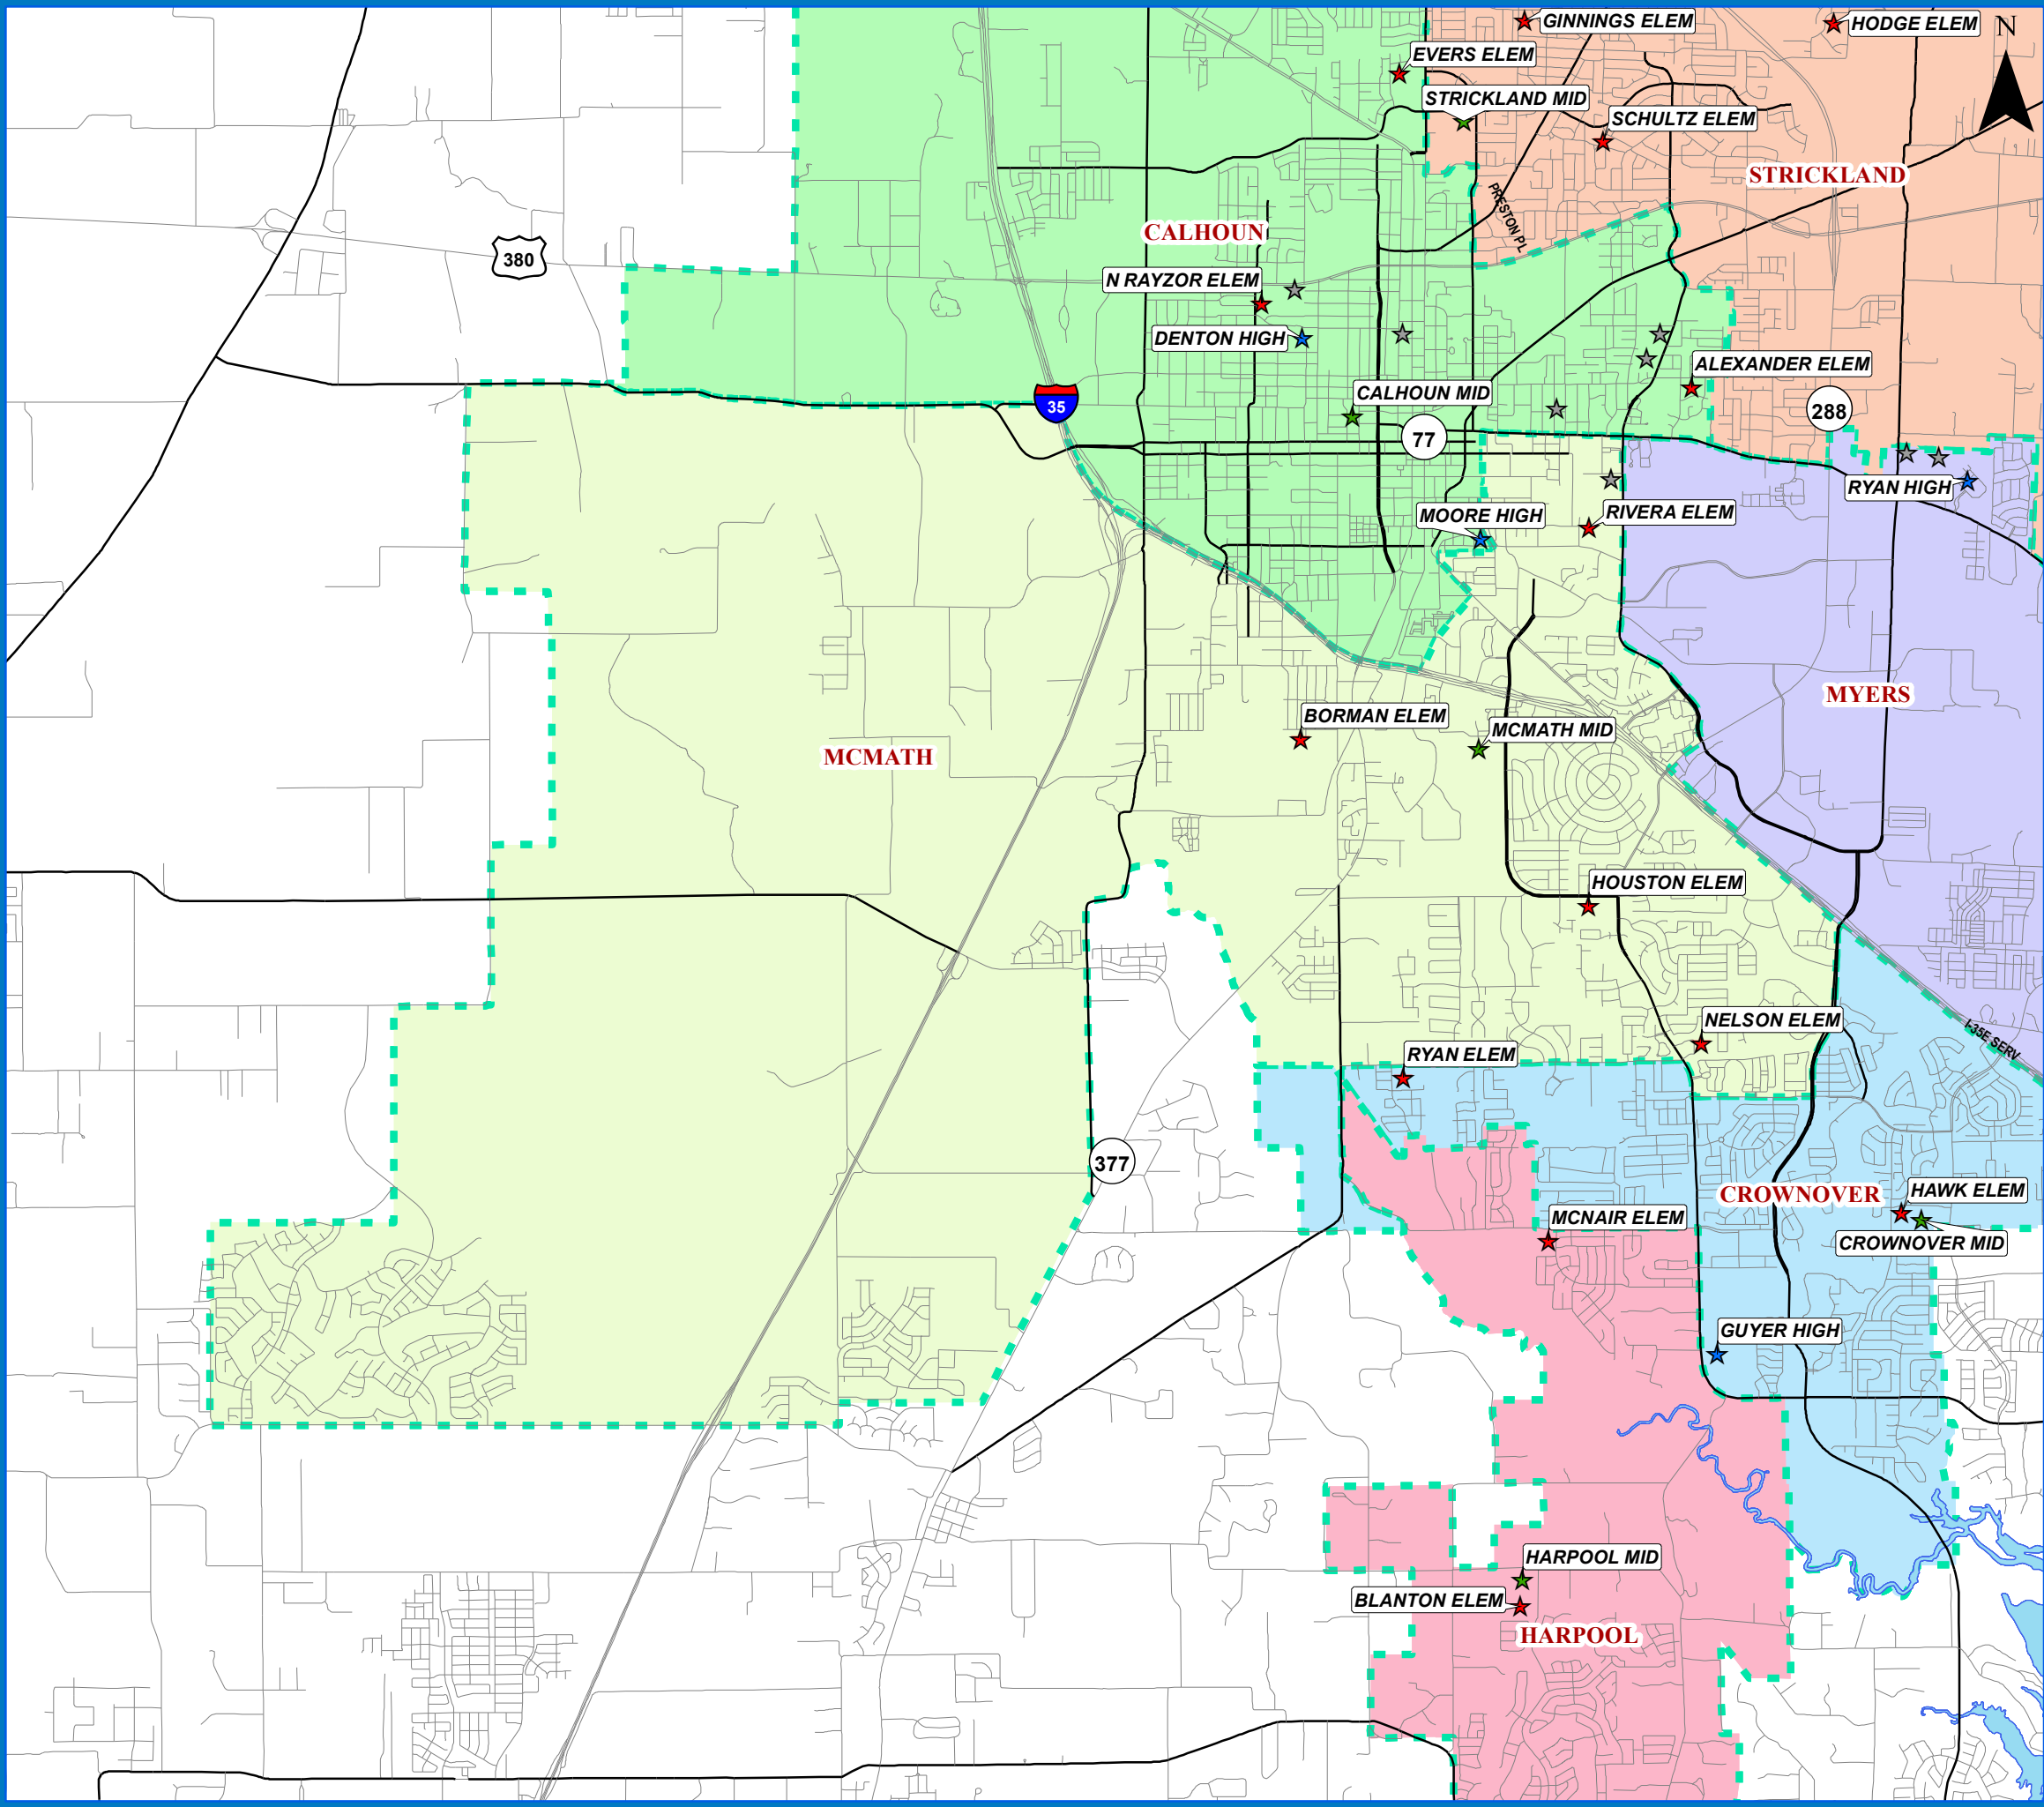

DENTON INDEPENDENT SCHOOL DISTRICT

MCMATH MIDDLE SCHOOL ATTENDANCE ZONE

- Schools**
- ★ Elementary School
 - ★ Middle School
 - ★ High School
 - ★ Alternative
- Roads**
- Local Roads
 - Major Arterial
 - Secondary Highway
 - Primary Highway
- Lake Lewisville**
- Lake Lewisville

Middle Boundaries

CALHOUN	709 CONGRESS ST, DENTON, TX 76201	(940)369-2400
CROWNOVER	1901 CREEKSIDE DR, CORINTH, TX 76210	(940)369-4700
HARPOOL	9601 STACEE LANE, LANTANA, TX 6226	(940)369-1700
MCMATH	1900 JASON DRIVE, DENTON, TX 76205	(940)369-3300
MYERS	131 GARZA RD, SHADY SHORES, TX 76208	(940)369-1500
NAVO	1701 NAVO RD, AUBREY, TX 76227	(972)347-7500
RODRIGUEZ	8650 MARTOP ROAD, OAK POINT, TX 76227	(972)347-7050
STRICKLAND	3003 N BELL AVE, DENTON, TX 76209	(940)369-4200