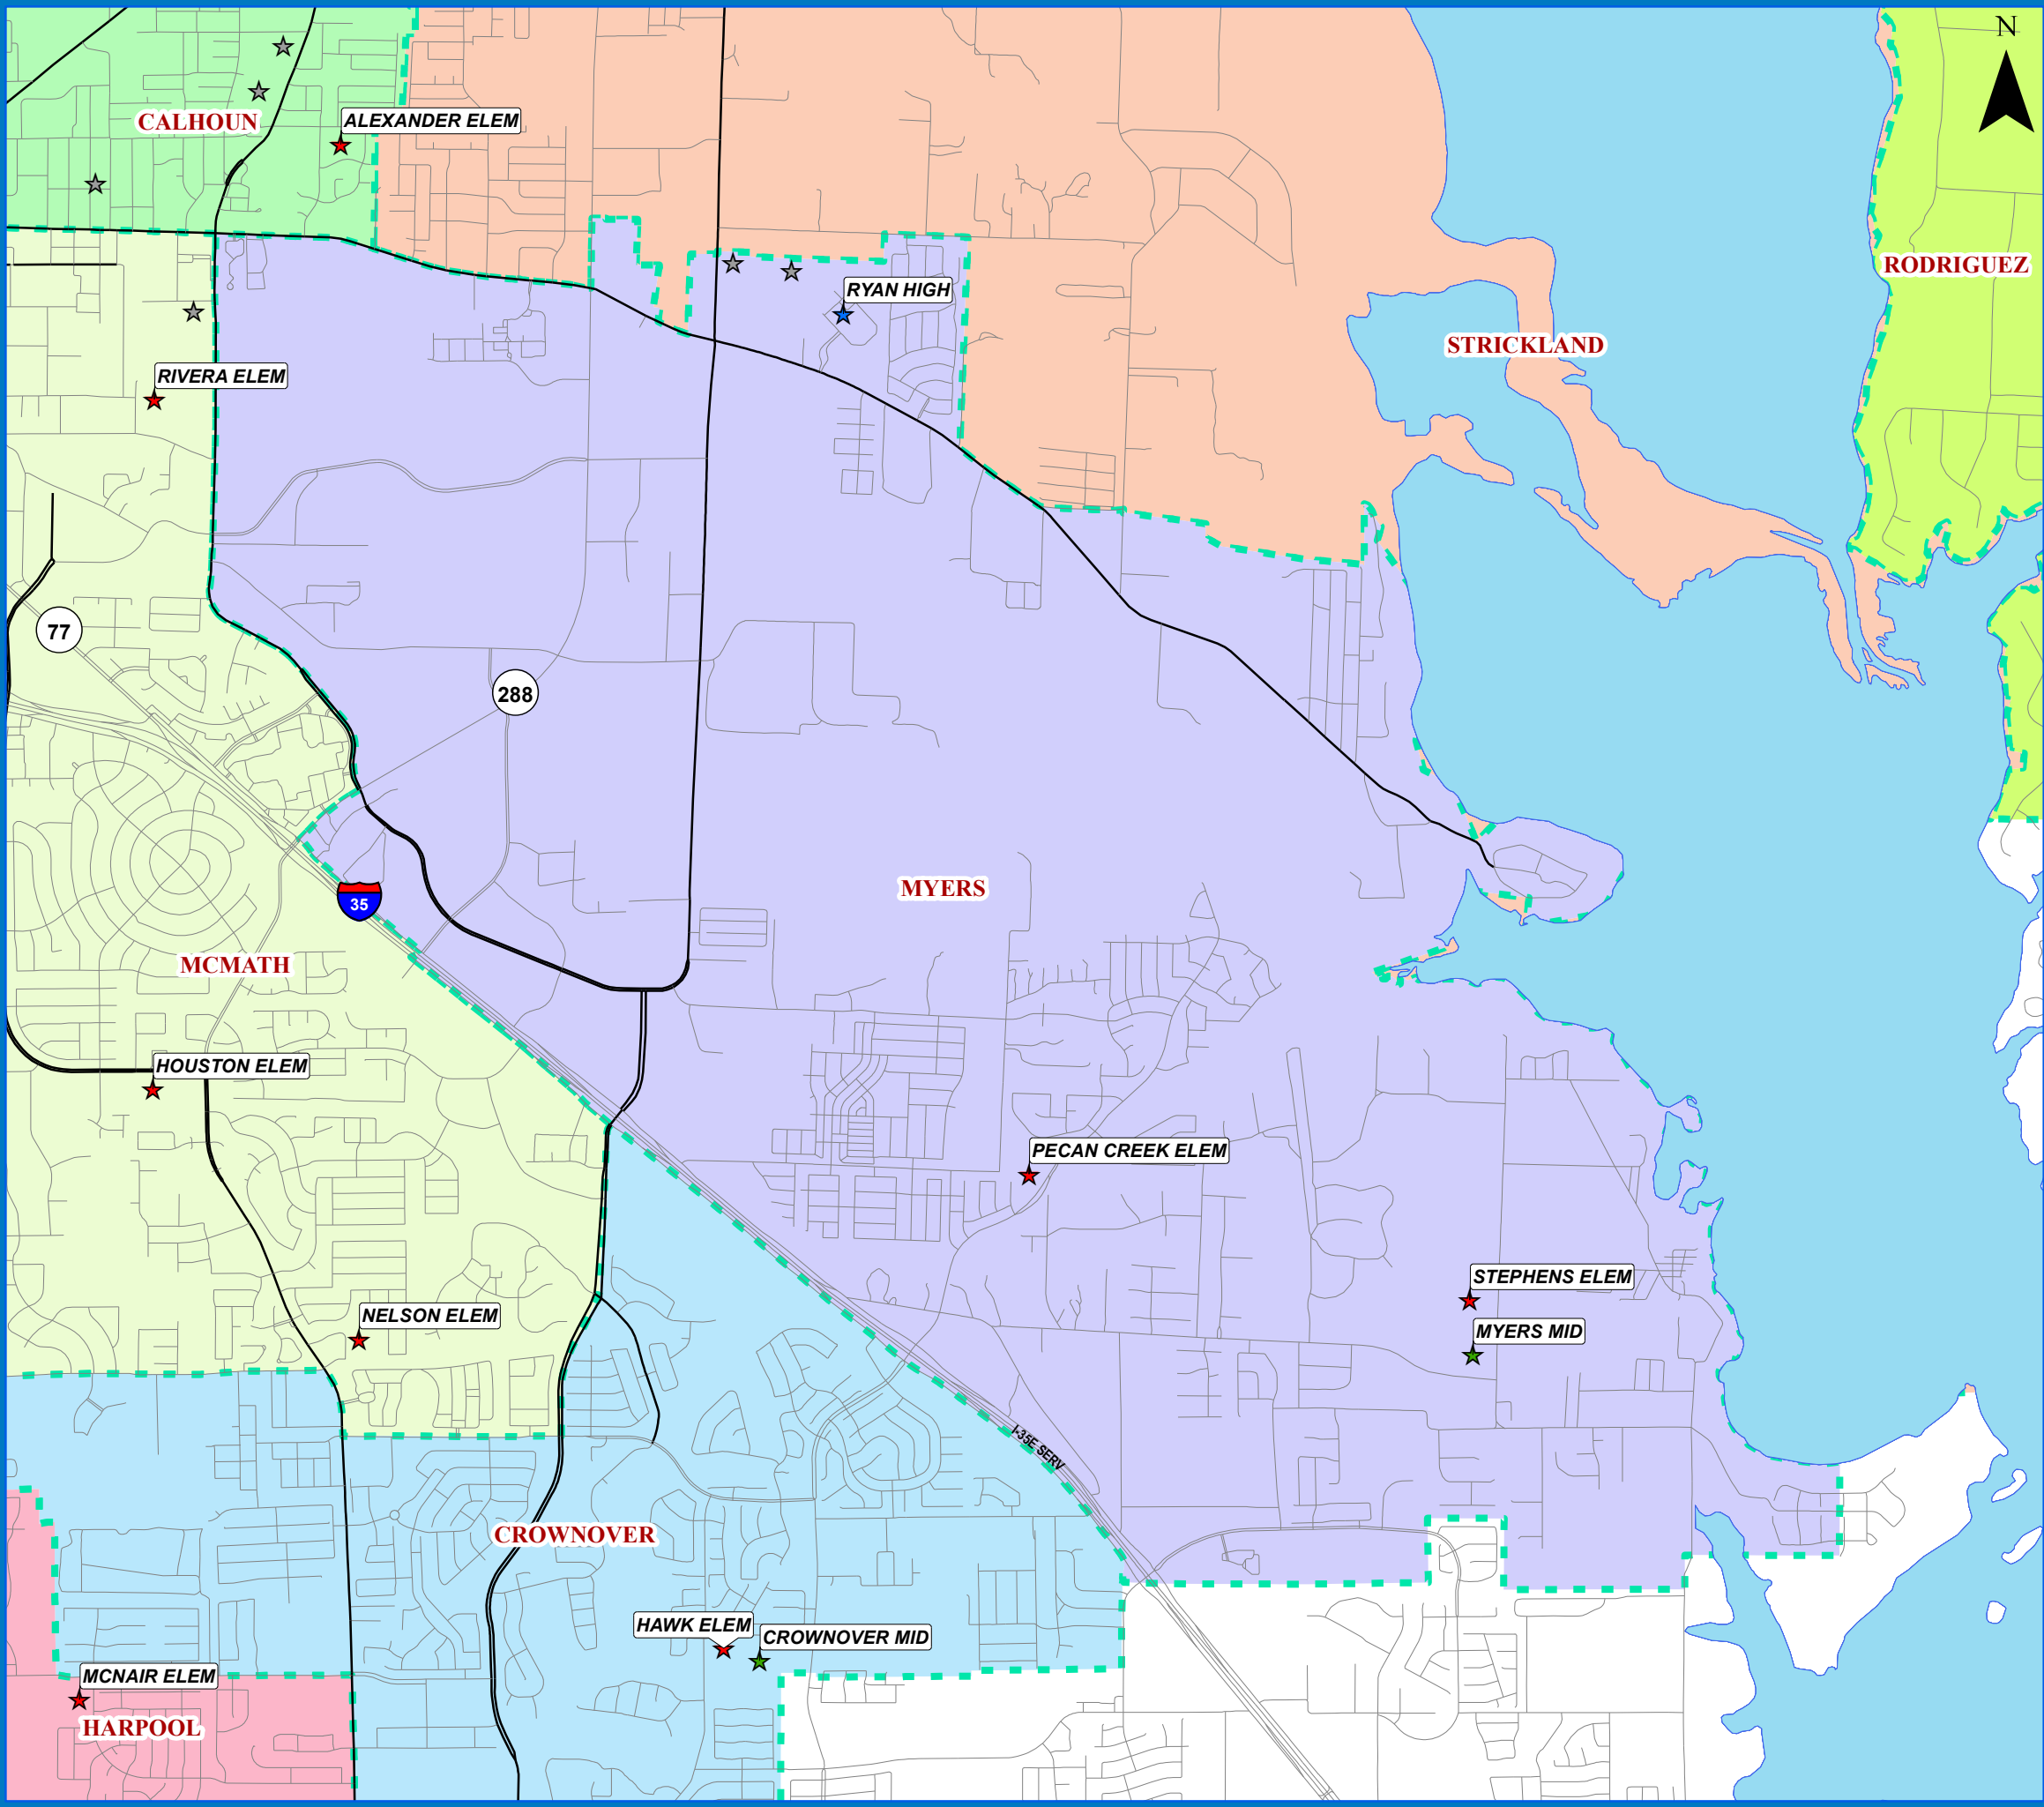

DENTON INDEPENDENT SCHOOL DISTRICT

MYERS MIDDLE SCHOOL ATTENDANCE ZONE

- Schools**
- ★ Elementary School
 - ★ Middle School
 - ★ High School
 - ★ Alternative
- Roads**
- Local Roads
 - Major Arterial
 - Secondary Highway
 - Primary Highway
- Lake Lewisville**
-

Middle Boundaries

CALHOUN	709 CONGRESS ST, DENTON, TX 76201	(940)369-2400
CHEEK	200 DENTON WAY, PROSPER, TX 76227	(940)369-0000
CROWNOVER	1901 CREEKSIDE DR, CORINTH, TX 76210	(940)369-4700
HARPOOL	9601 STACEE LANE, LANTANA, TX 6226	(940)369-1700
MCMATH	1900 JASON DRIVE, DENTON, TX 76205	(940)369-3300
MYERS	131 GARZA RD, SHADY SHORES, TX 76208	(940)369-1500
NAVO	1701 NAVO RD, AUBREY, TX 76227	(972)347-7500
RODRIGUEZ	8650 MARTOP ROAD, OAK POINT, TX 76227	(972)347-7050
STRICKLAND	3003 N BELL AVE, DENTON, TX 76209	(940)369-4200