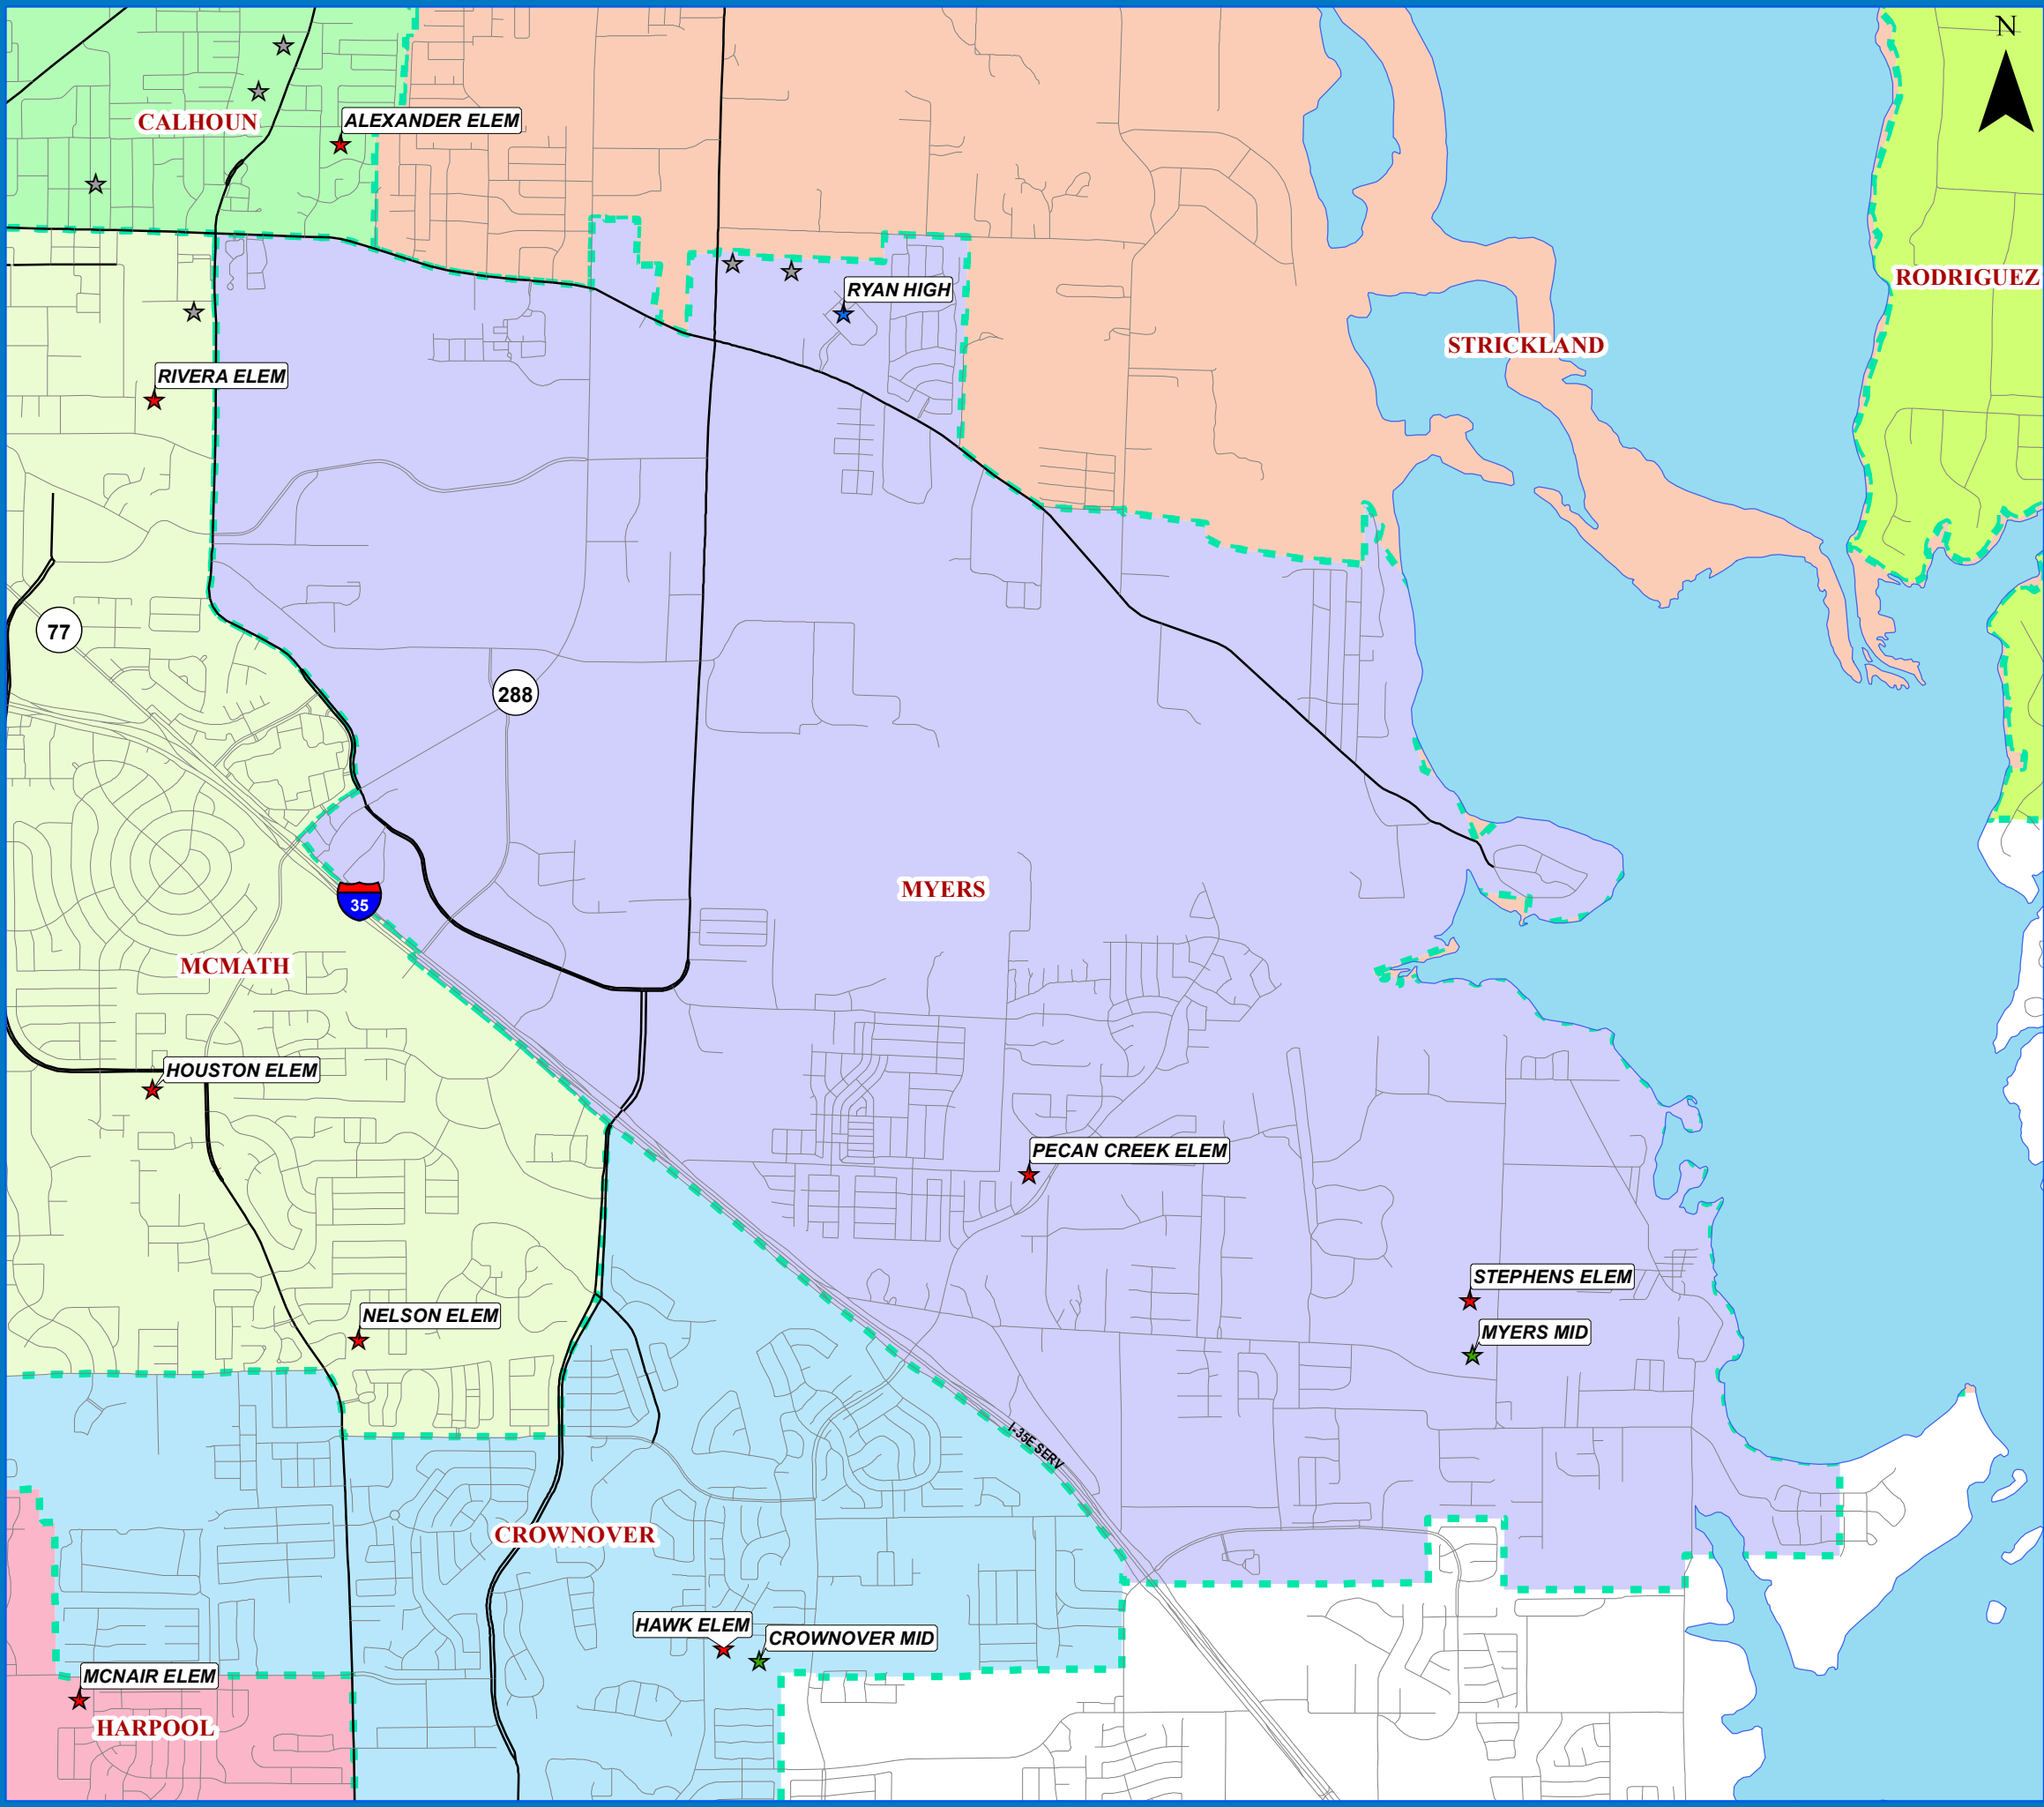

DENTON INDEPENDENT SCHOOL DISTRICT

MYERS MIDDLE SCHOOL ATTENDANCE ZONE

- Schools**
- ★ Elementary School
 - ★ Middle School
 - ★ High School
 - ★ Alternative
- Roads**
- Local Roads
 - Major Arterial
 - Secondary Highway
 - Primary Highway
- Lake Lewisville**
-

Middle Boundaries

CALHOUN	1125 CRESCENT ST, DENTON, TX 76201	(940)369-2400
CHEEK	200 DENTON WAY, PROSPER, TX 76227	(940)369-0000
CROWNOVER	1901 CREEKSIDE DR, CORINTH, TX 76210	(940)369-4700
HARPOOL	9601 STACEE LANE, LANTANA, TX 6226	(940)369-1700
MCMATH	1900 JASON DRIVE, DENTON, TX 76205	(940)369-3300
MYERS	131 GARZA RD, SHADY SHORES, TX 76208	(940)369-1500
NAVO	1701 NAVO RD, AUBREY, TX 76227	(972)347-7500
RODRIGUEZ	8650 MARTOP ROAD, OAK POINT, TX 76227	(972)347-7050
STRICKLAND	3003 N BELL AVE, DENTON, TX 76209	(940)369-4200