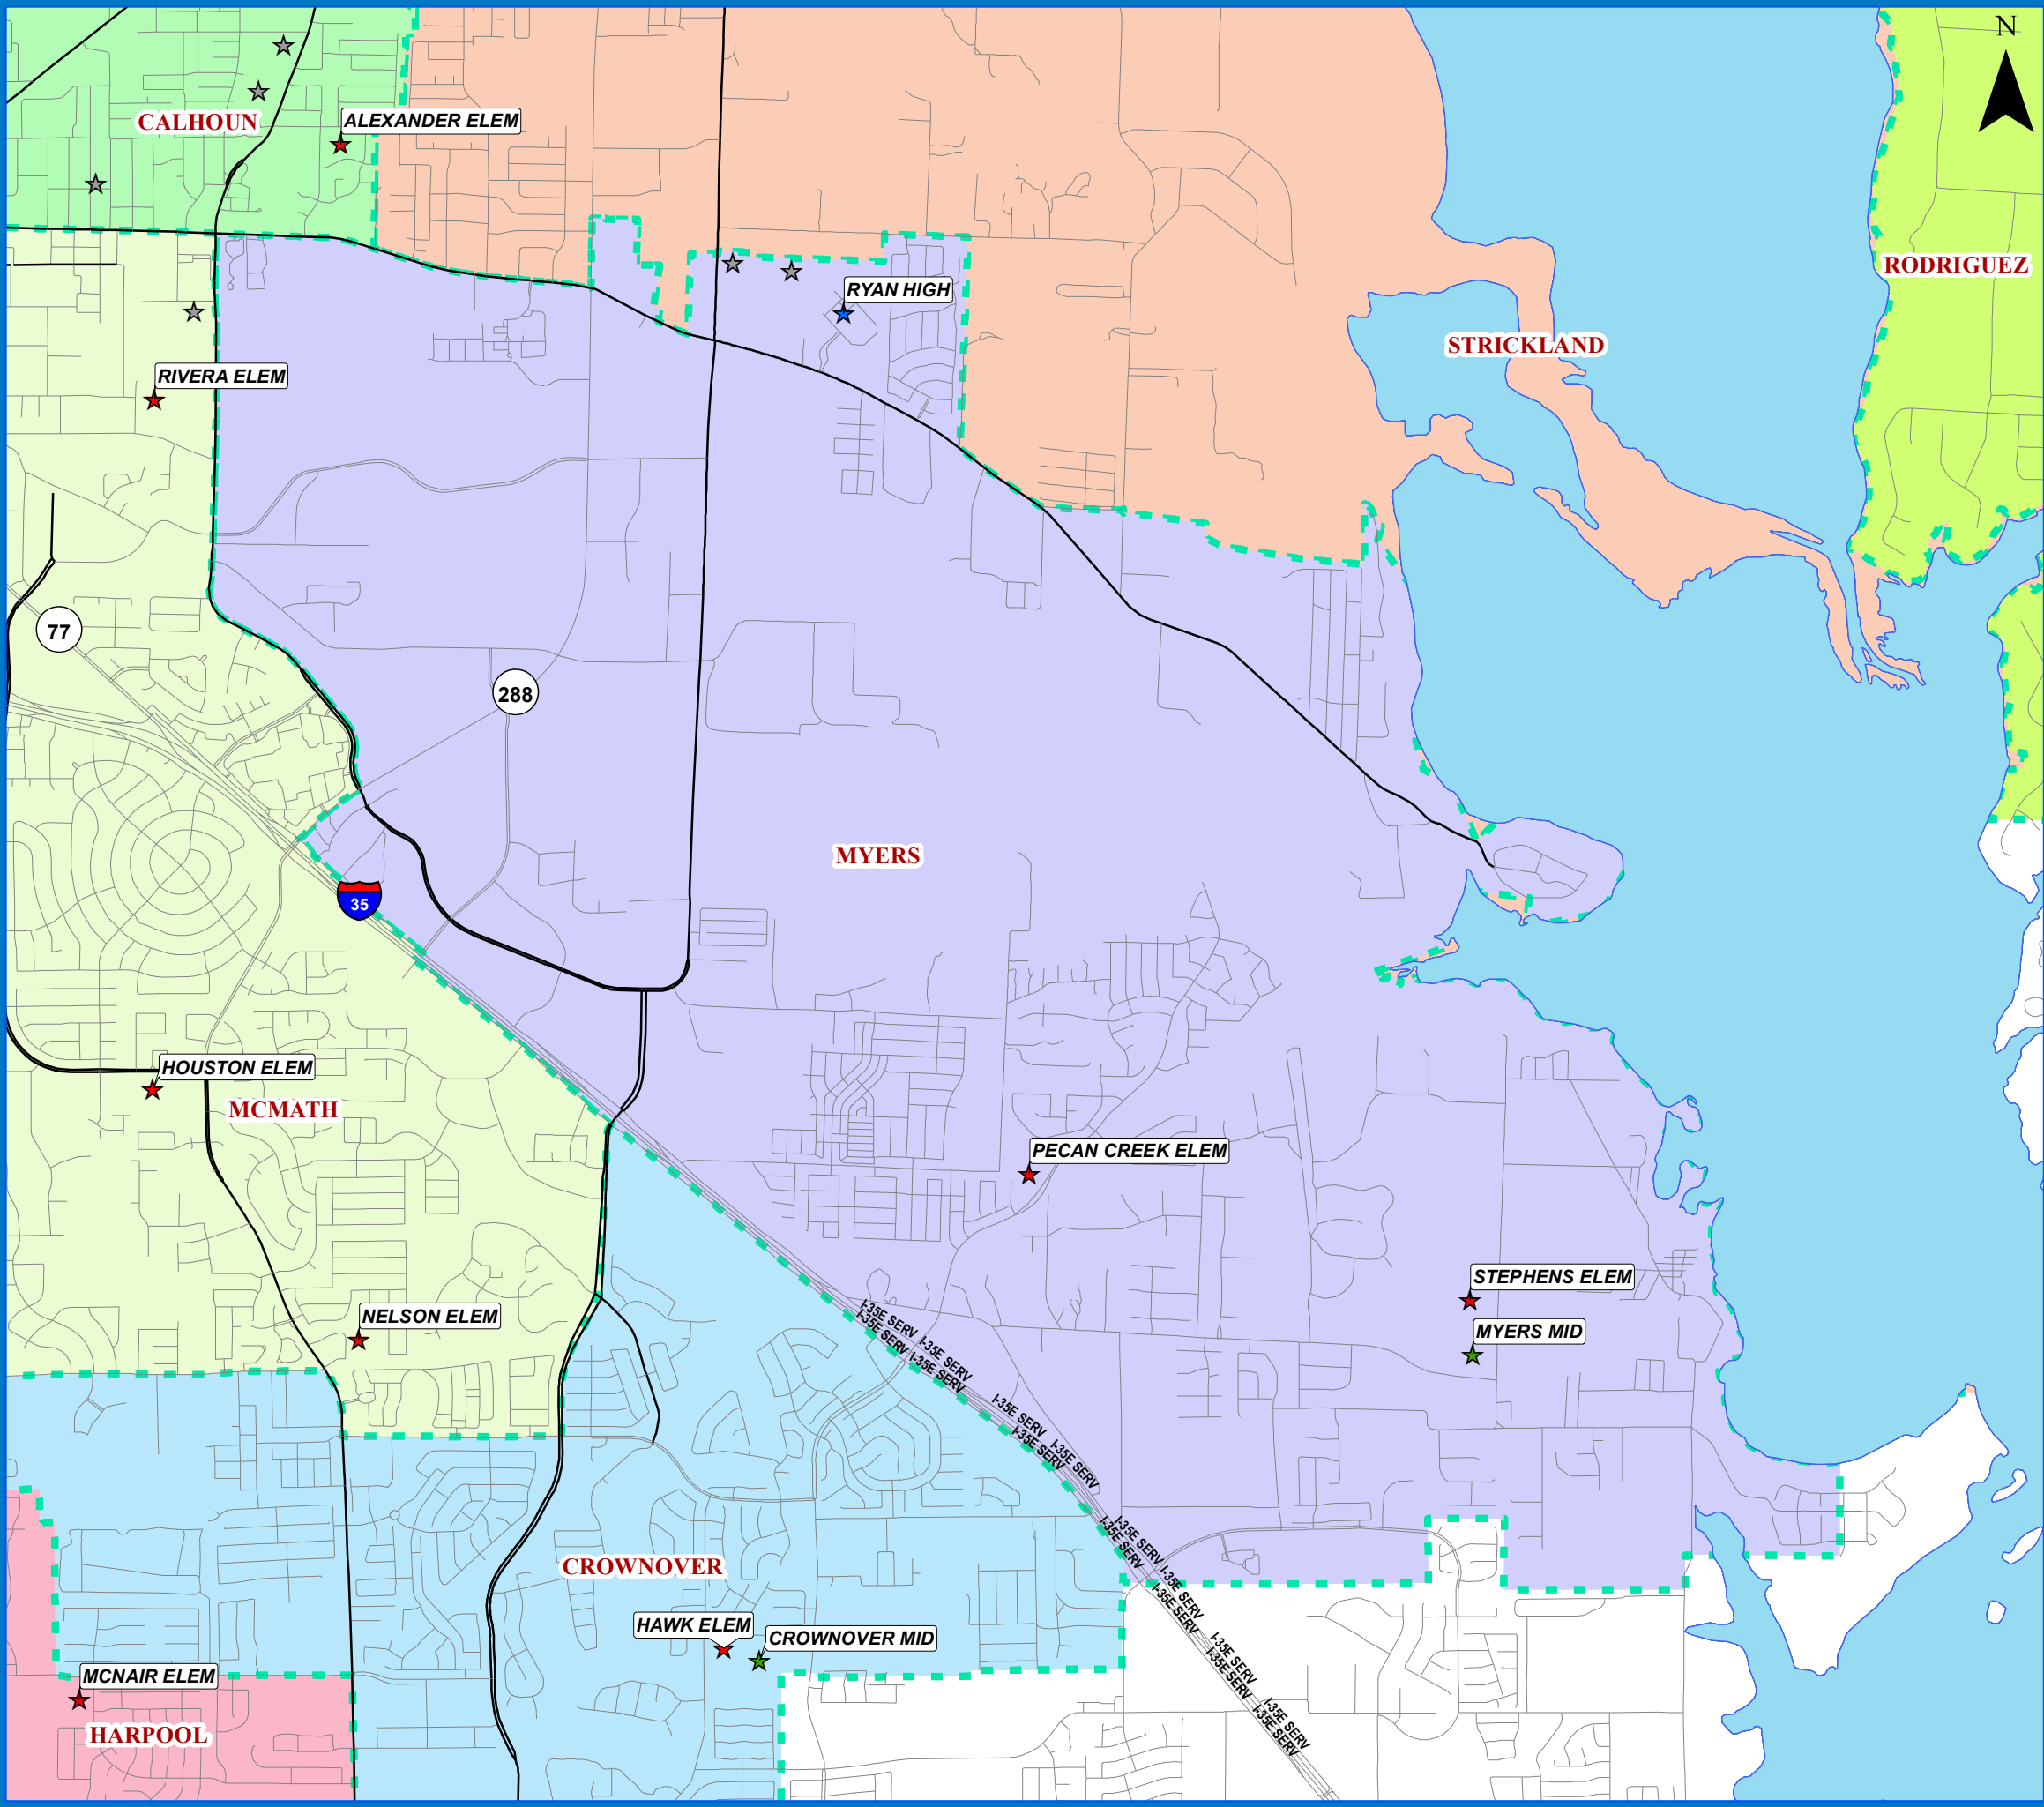

DENTON INDEPENDENT SCHOOL DISTRICT

MYERS MIDDLE SCHOOL ATTENDANCE ZONE

- Schools**
- ★ Elementary School
 - ★ Middle School
 - ★ High School
 - ★ Alternative
- Roads**
- Local Roads
 - Major Arterial
 - Secondary Highway
 - Primary Highway
- Lake Lewisville**
- Lake Lewisville

Middle Boundaries

CALHOUN	709 CONGRESS ST, DENTON, TX 76201	(940)369-2400
CROWNOVER	1901 CREEKSIDE DR, CORINTH, TX 76210	(940)369-4700
HARPOOL	9601 STACEE LANE, LANTANA, TX 6226	(940)369-1700
MCMATH	1900 JASON DRIVE, DENTON, TX 76205	(940)369-3300
MYERS	131 GARZA RD, SHADY SHORES, TX 76208	(940)369-1500
NAVO	1701 NAVO RD, AUBREY, TX 76227	(972)347-7500
RODRIGUEZ	8650 MARTOP ROAD, OAK POINT, TX 76227	(972)347-7050
STRICKLAND	3003 N BELL AVE, DENTON, TX 76209	(940)369-4200