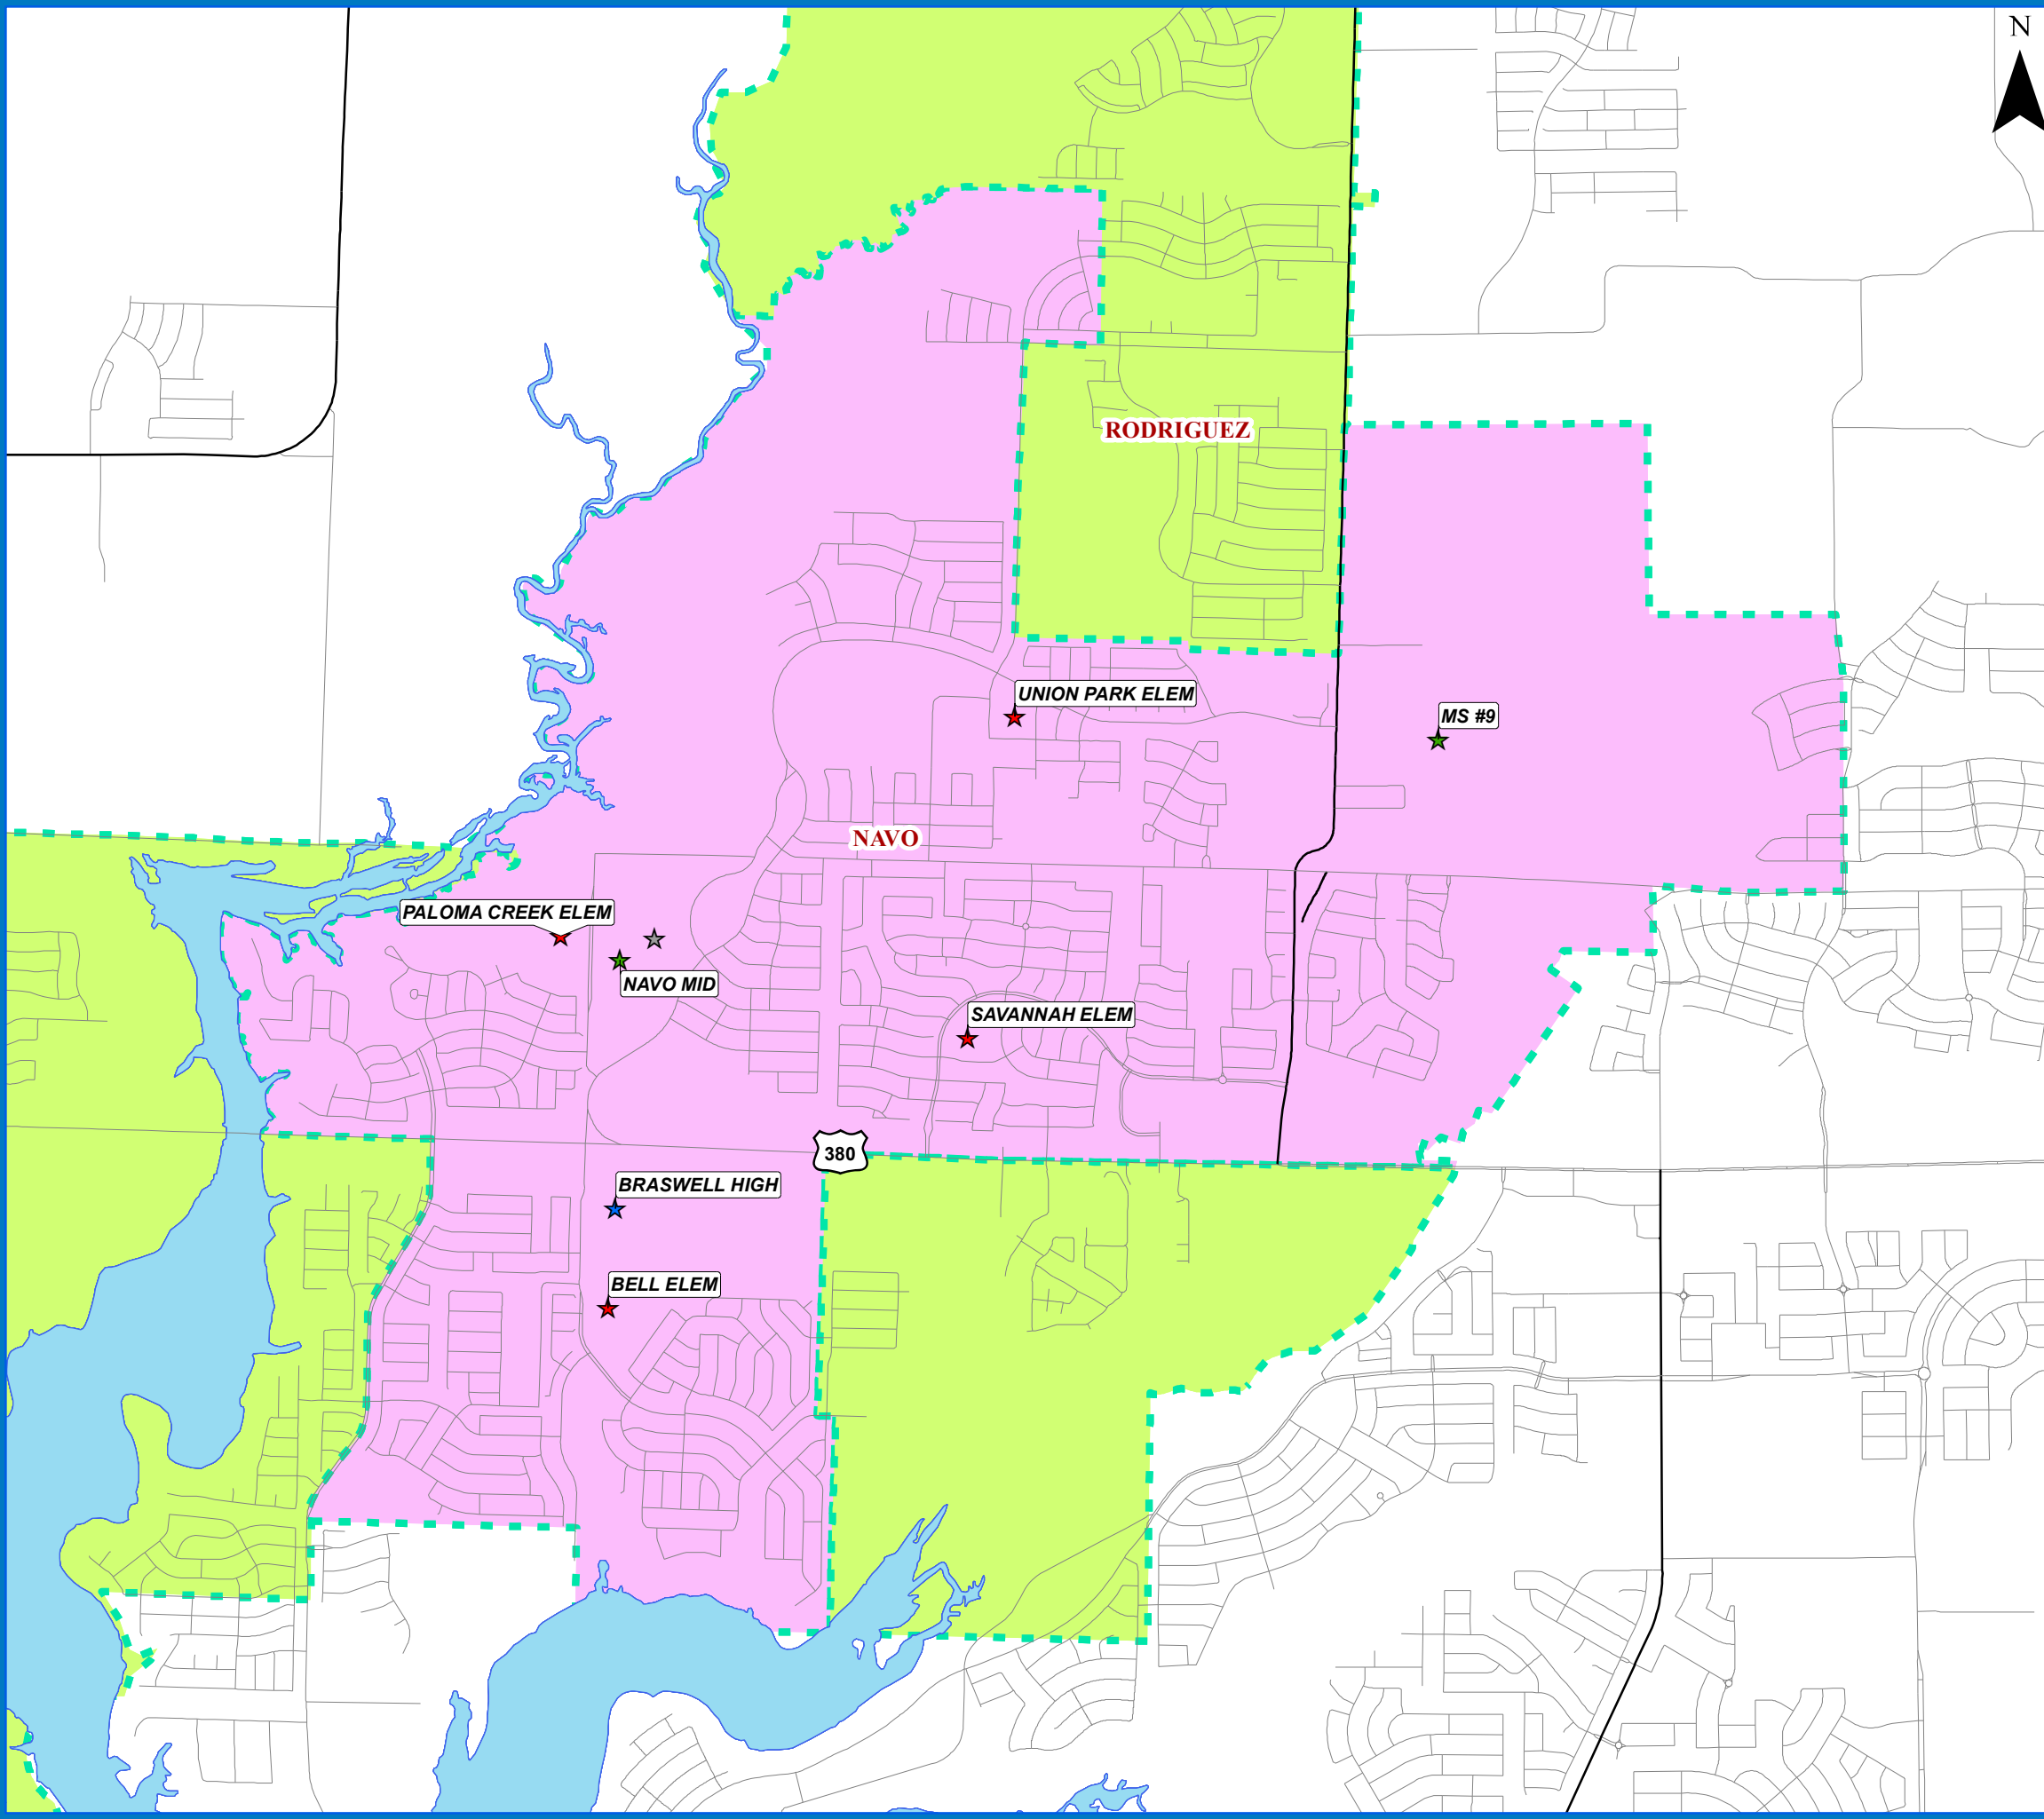

DENTON INDEPENDENT SCHOOL DISTRICT

NAVO MIDDLE SCHOOL ATTENDANCE ZONE

- Schools**
- ★ Elementary School
 - ★ Middle School
 - ★ High School
 - ★ Alternative
- Roads**
- Local Roads
 - Major Arterial
 - Secondary Highway
 - Primary Highway
- Lake Lewisville**
- Lake Lewisville

Middle Boundaries

CALHOUN	709 CONGRESS ST, DENTON, TX 76201	(940)369-2400
CROWNOVER	1901 CREEKSIDE DR, CORINTH, TX 76210	(940)369-4700
HARPOOL	9601 STACEE LANE, LANTANA, TX 6226	(940)369-1700
MCMATH	1900 JASON DRIVE, DENTON, TX 76205	(940)369-3300
MYERS	131 GARZA RD, SHADY SHORES, TX 76208	(940)369-1500
NAVO	1701 NAVO RD, AUBREY, TX 76227	(972)347-7500
RODRIGUEZ	8650 MARTOP ROAD, OAK POINT, TX 76227	(972)347-7050
STRICKLAND	3003 N BELL AVE, DENTON, TX 76209	(940)369-4200