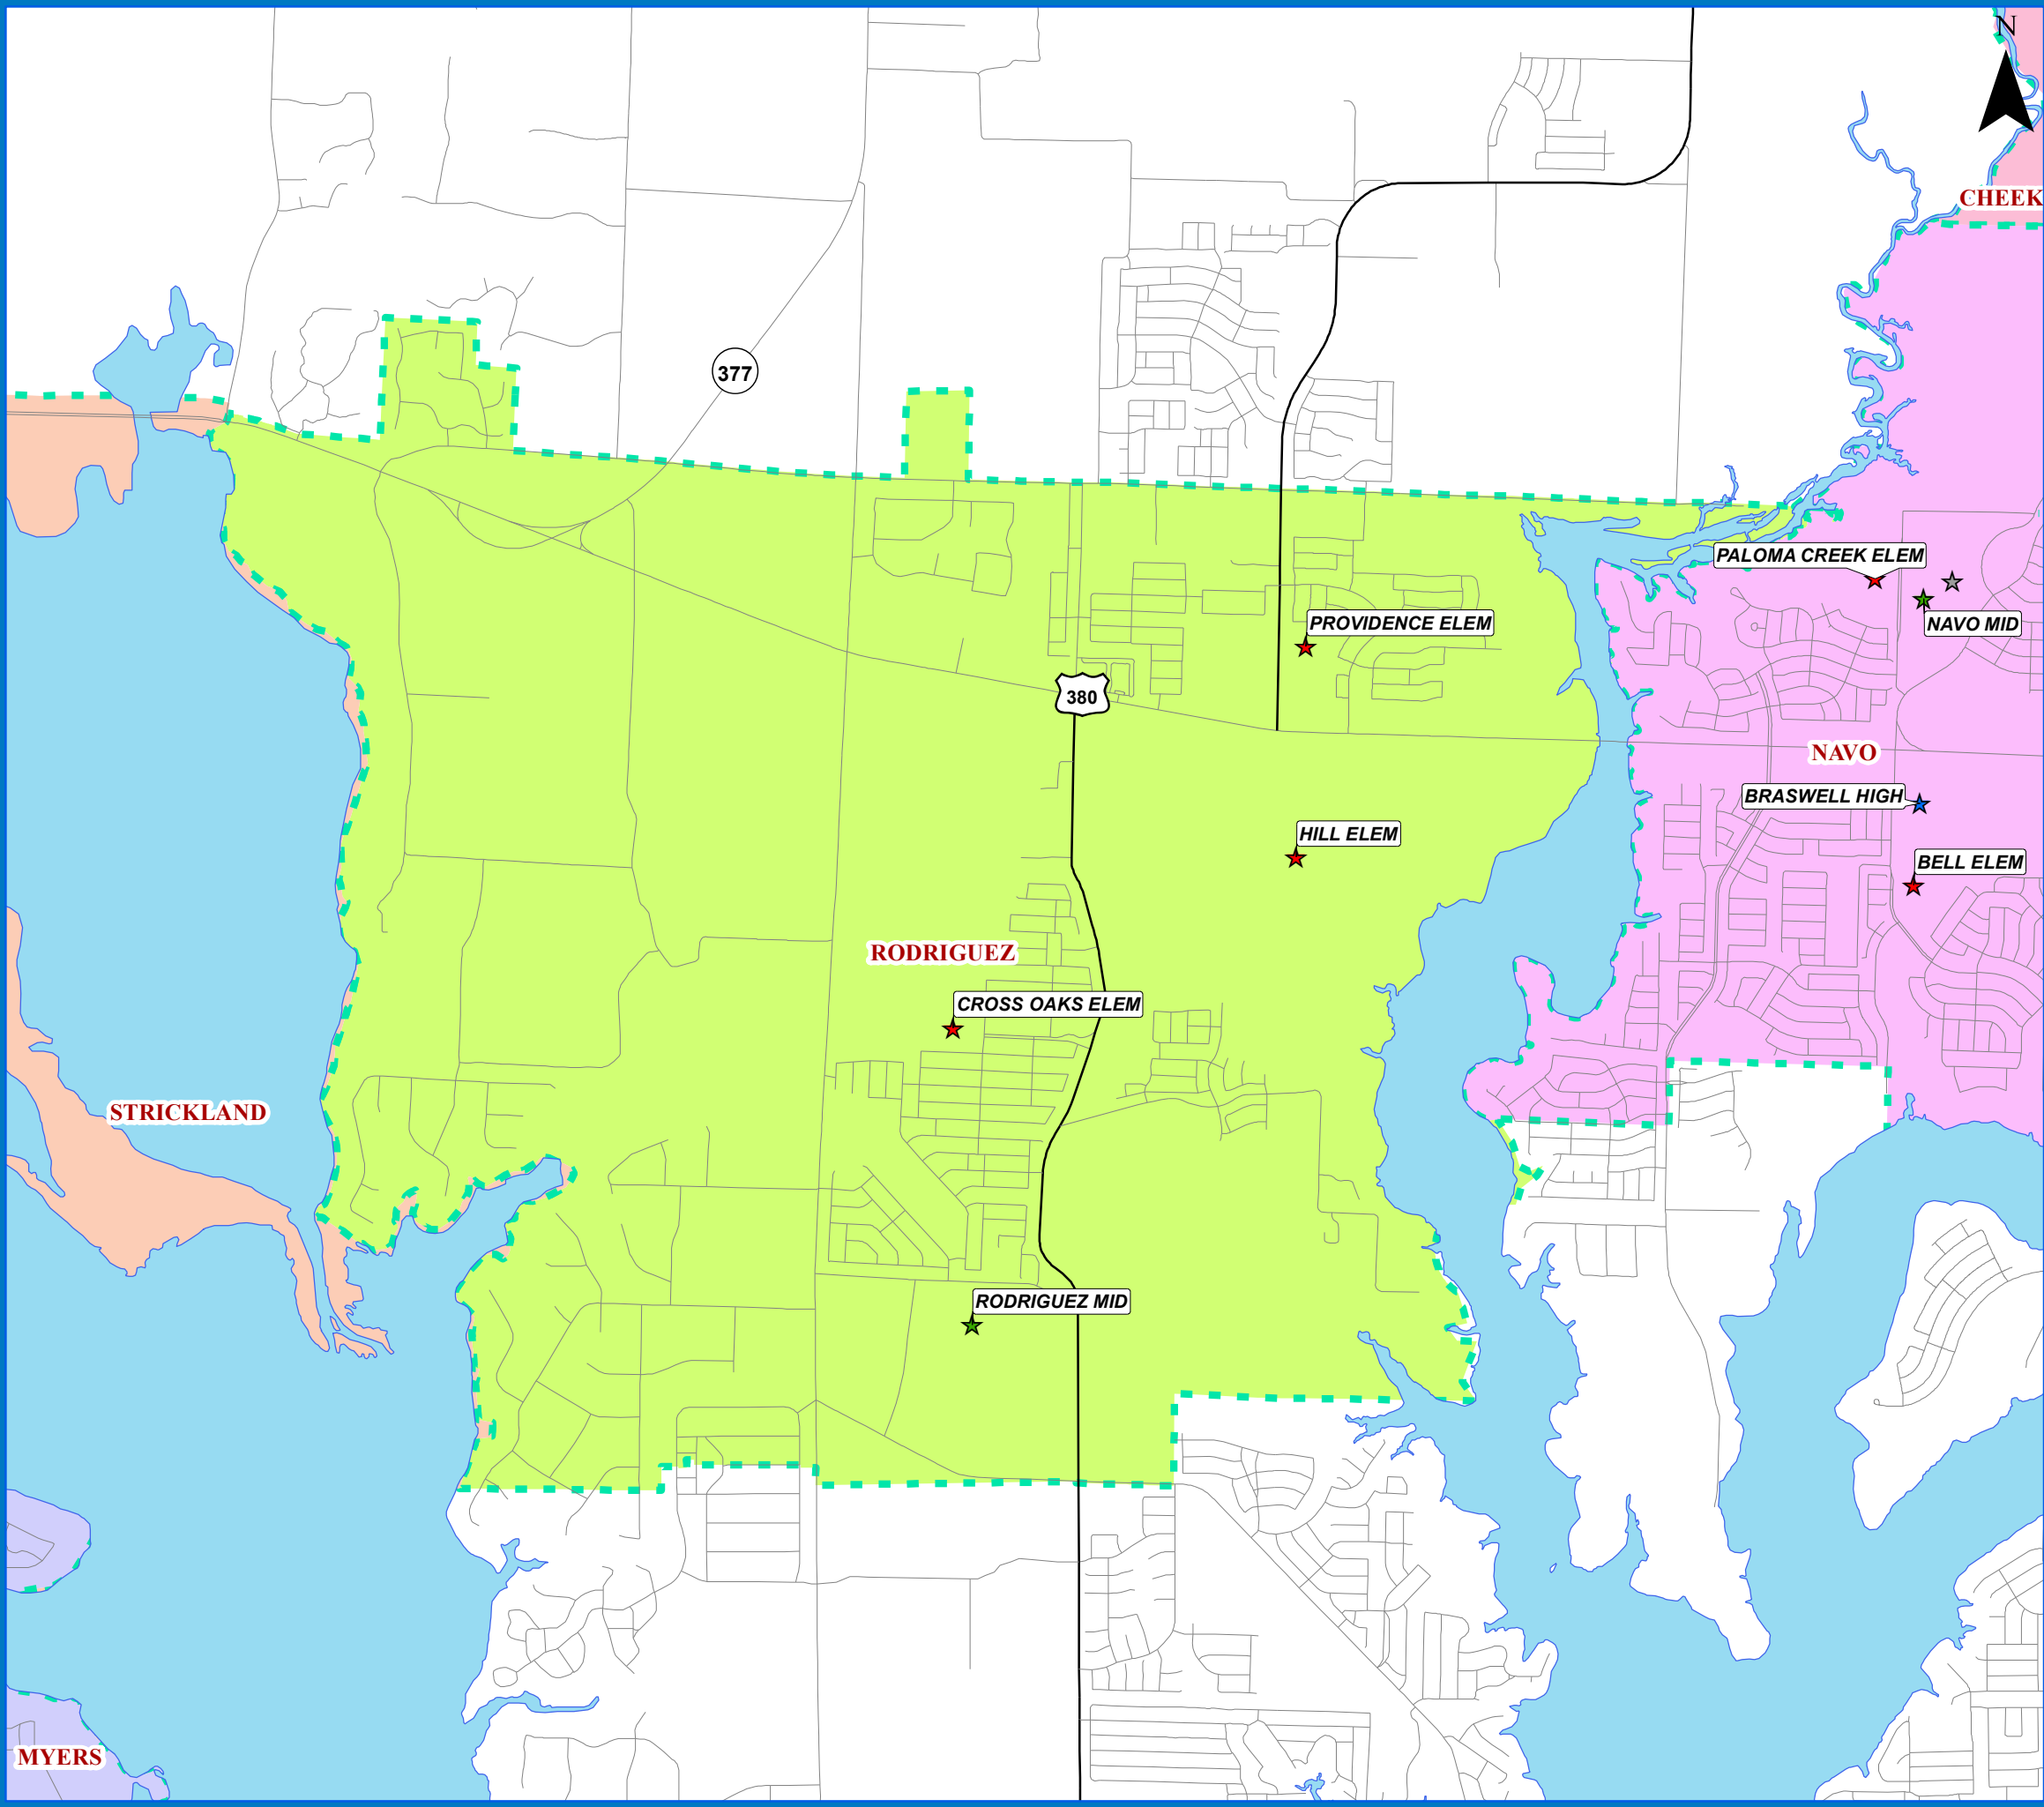

# DENTON INDEPENDENT SCHOOL DISTRICT

## RODRIGUEZ MIDDLE SCHOOL ATTENDANCE ZONE

- Schools**
- ★ Elementary School
  - ★ Middle School
  - ★ High School
  - ★ Alternative
- Roads**
- Local Roads
  - Major Arterial
  - Secondary Highway
  - Primary Highway
- Lake Lewisville**
- 

**Middle Boundaries**

CALHOUN	1125 CRESCENT ST, DENTON, TX 76201	(940)369-2400
CHEEK	200 DENTON WAY, PROSPER, TX 76227	(940)369-0000
CROWNOVER	1901 CREEKSIDE DR, CORINTH, TX 76210	(940)369-4700
HARPOOL	9601 STACEE LANE, LANTANA, TX 6226	(940)369-1700
MCMATH	1900 JASON DRIVE, DENTON, TX 76205	(940)369-3300
MYERS	131 GARZA RD, SHADY SHORES, TX 76208	(940)369-1500
NAVO	1701 NAVO RD, AUBREY, TX 76227	(972)347-7500
RODRIGUEZ	8650 MARTOP ROAD, OAK POINT, TX 76227	(972)347-7050
STRICKLAND	3003 N BELL AVE, DENTON, TX 76209	(940)369-4200