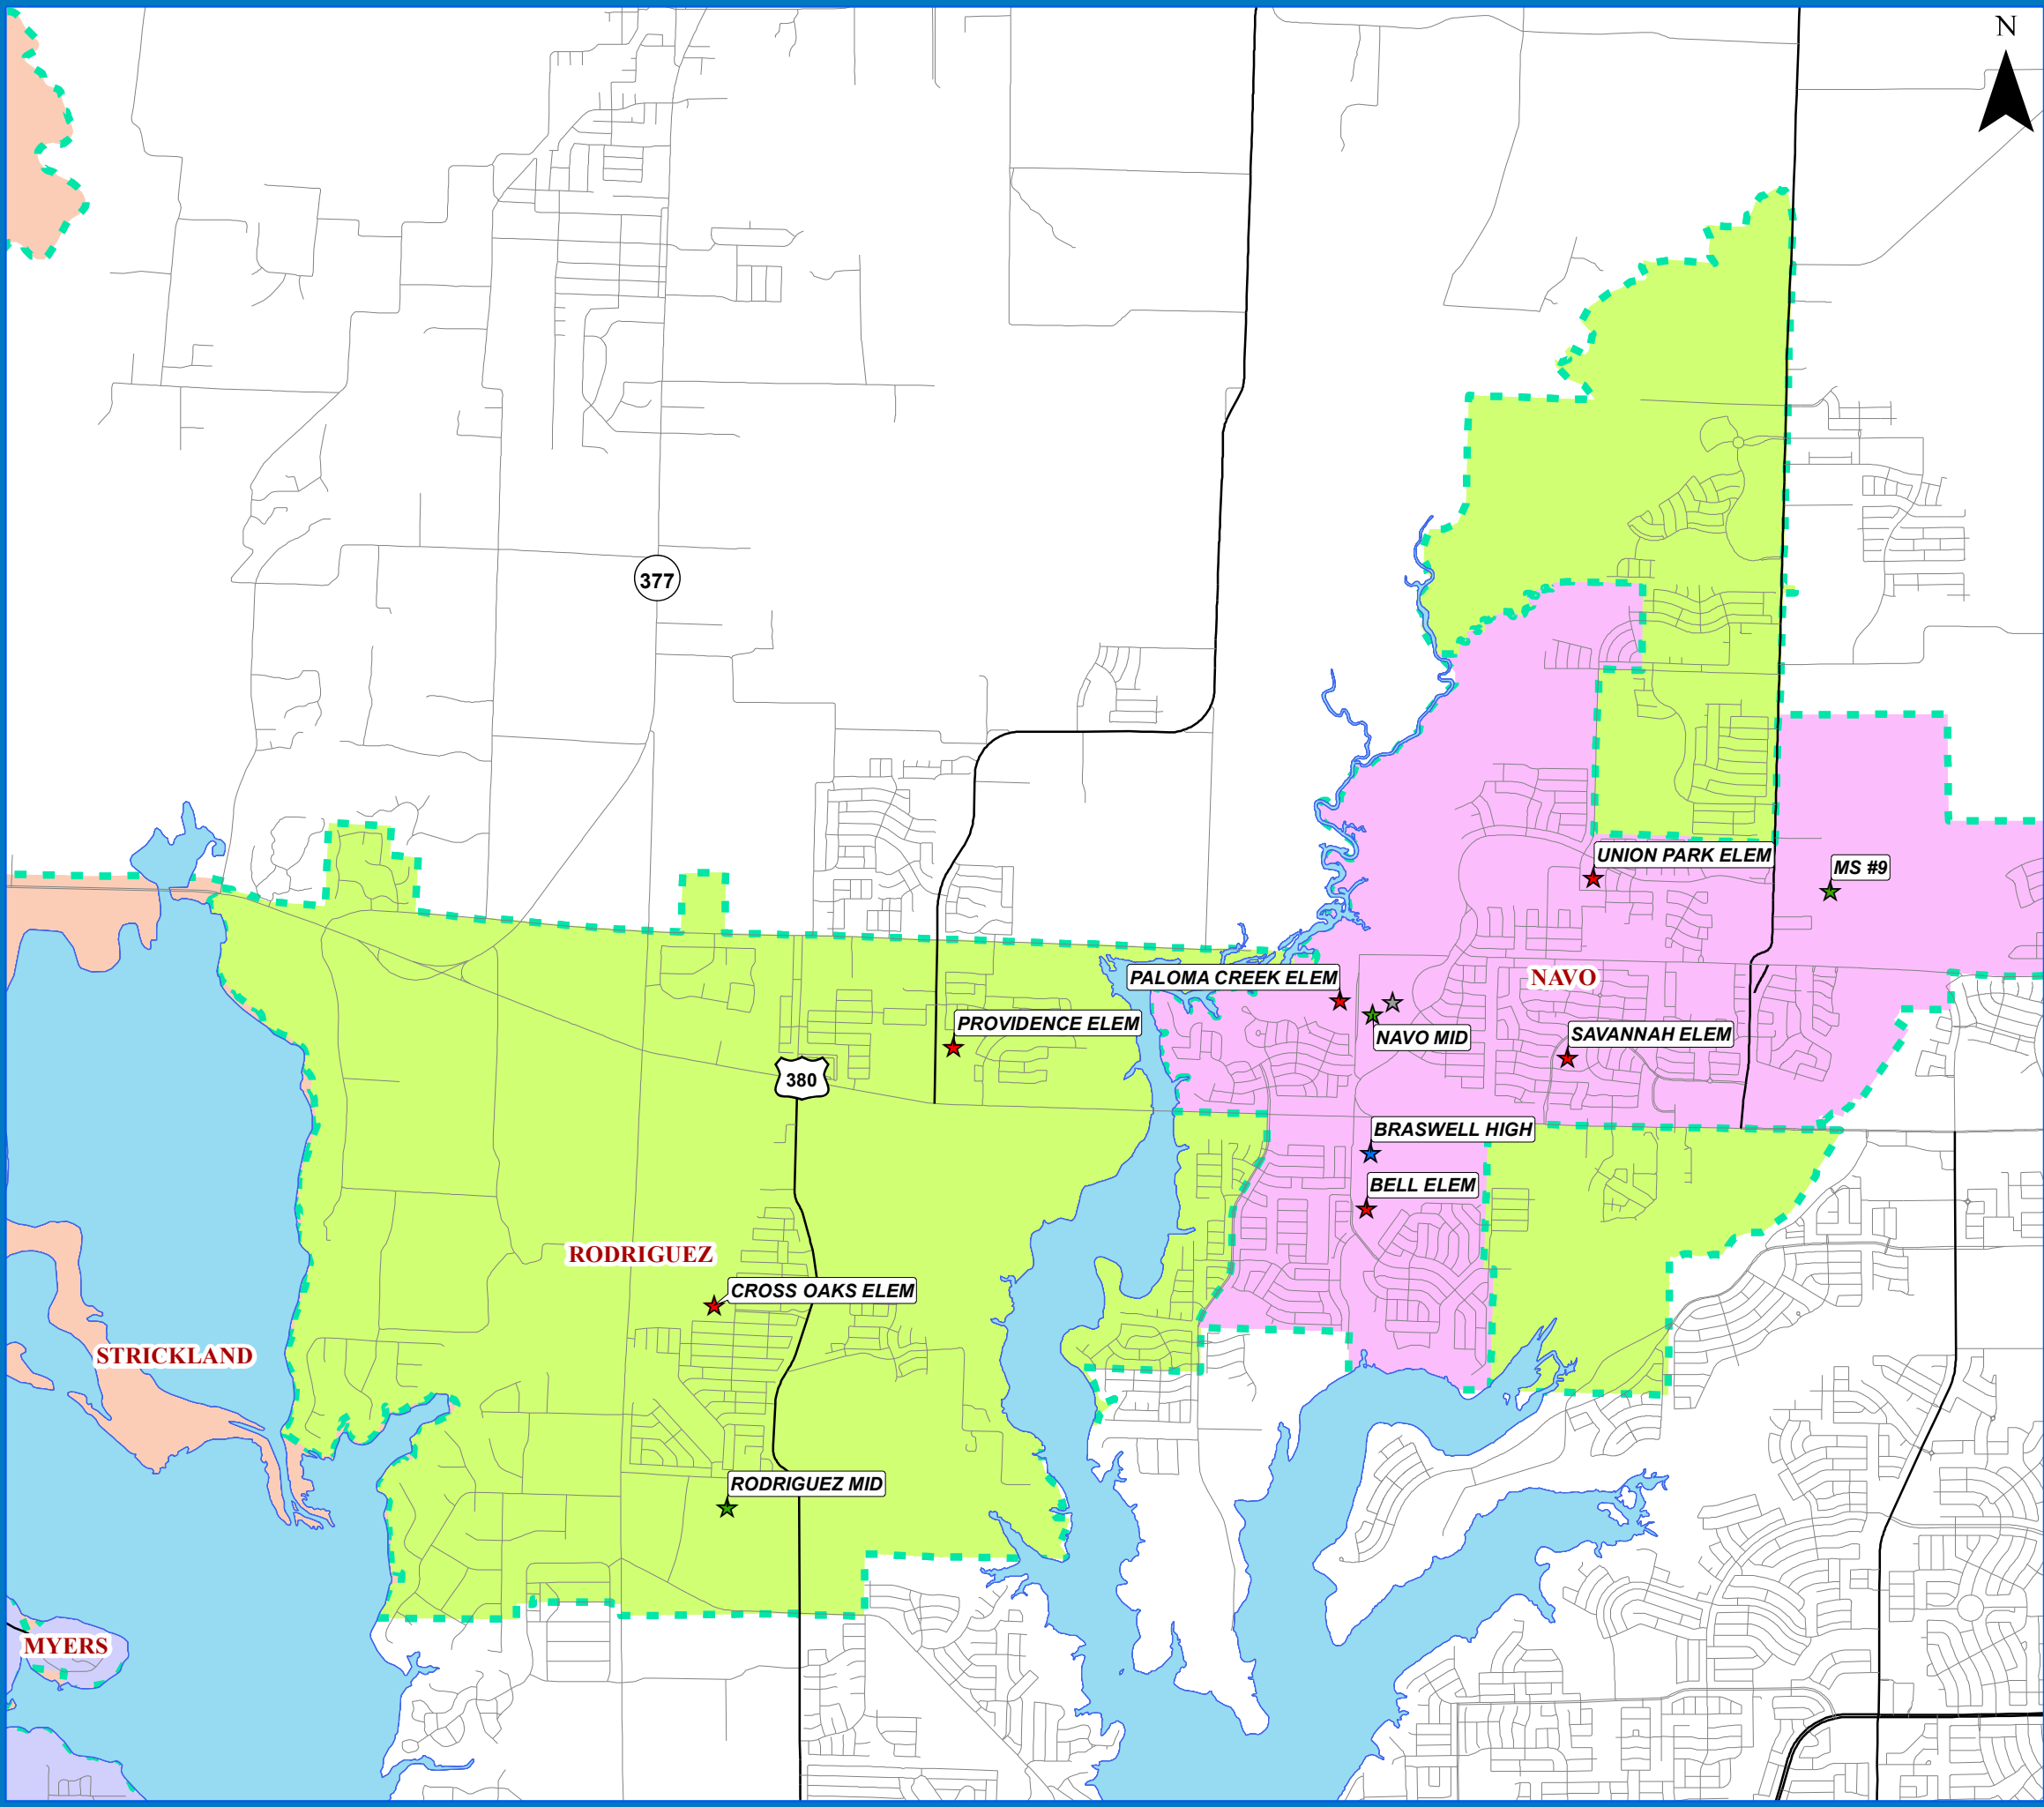

DENTON INDEPENDENT SCHOOL DISTRICT

RODRIGUEZ MIDDLE SCHOOL ATTENDANCE ZONE

- Schools**
- ★ Elementary School
 - ★ Middle School
 - ★ High School
 - ★ Alternative
- Roads**
- Local Roads
 - Major Arterial
 - Secondary Highway
 - Primary Highway
- Lake Lewisville**
- Lake Lewisville

Middle Boundaries

CALHOUN	709 CONGRESS ST, DENTON, TX 76201	(940)369-2400
CROWNOVER	1901 CREEKSIDE DR, CORINTH, TX 76210	(940)369-4700
HARPOOL	9601 STACEE LANE, LANTANA, TX 6226	(940)369-1700
MCMATH	1900 JASON DRIVE, DENTON, TX 76205	(940)369-3300
MYERS	131 GARZA RD, SHADY SHORES, TX 76208	(940)369-1500
NAVO	1701 NAVO RD, AUBREY, TX 76227	(972)347-7500
RODRIGUEZ	8650 MARTOP ROAD, OAK POINT, TX 76227	(972)347-7050
STRICKLAND	3003 N BELL AVE, DENTON, TX 76209	(940)369-4200