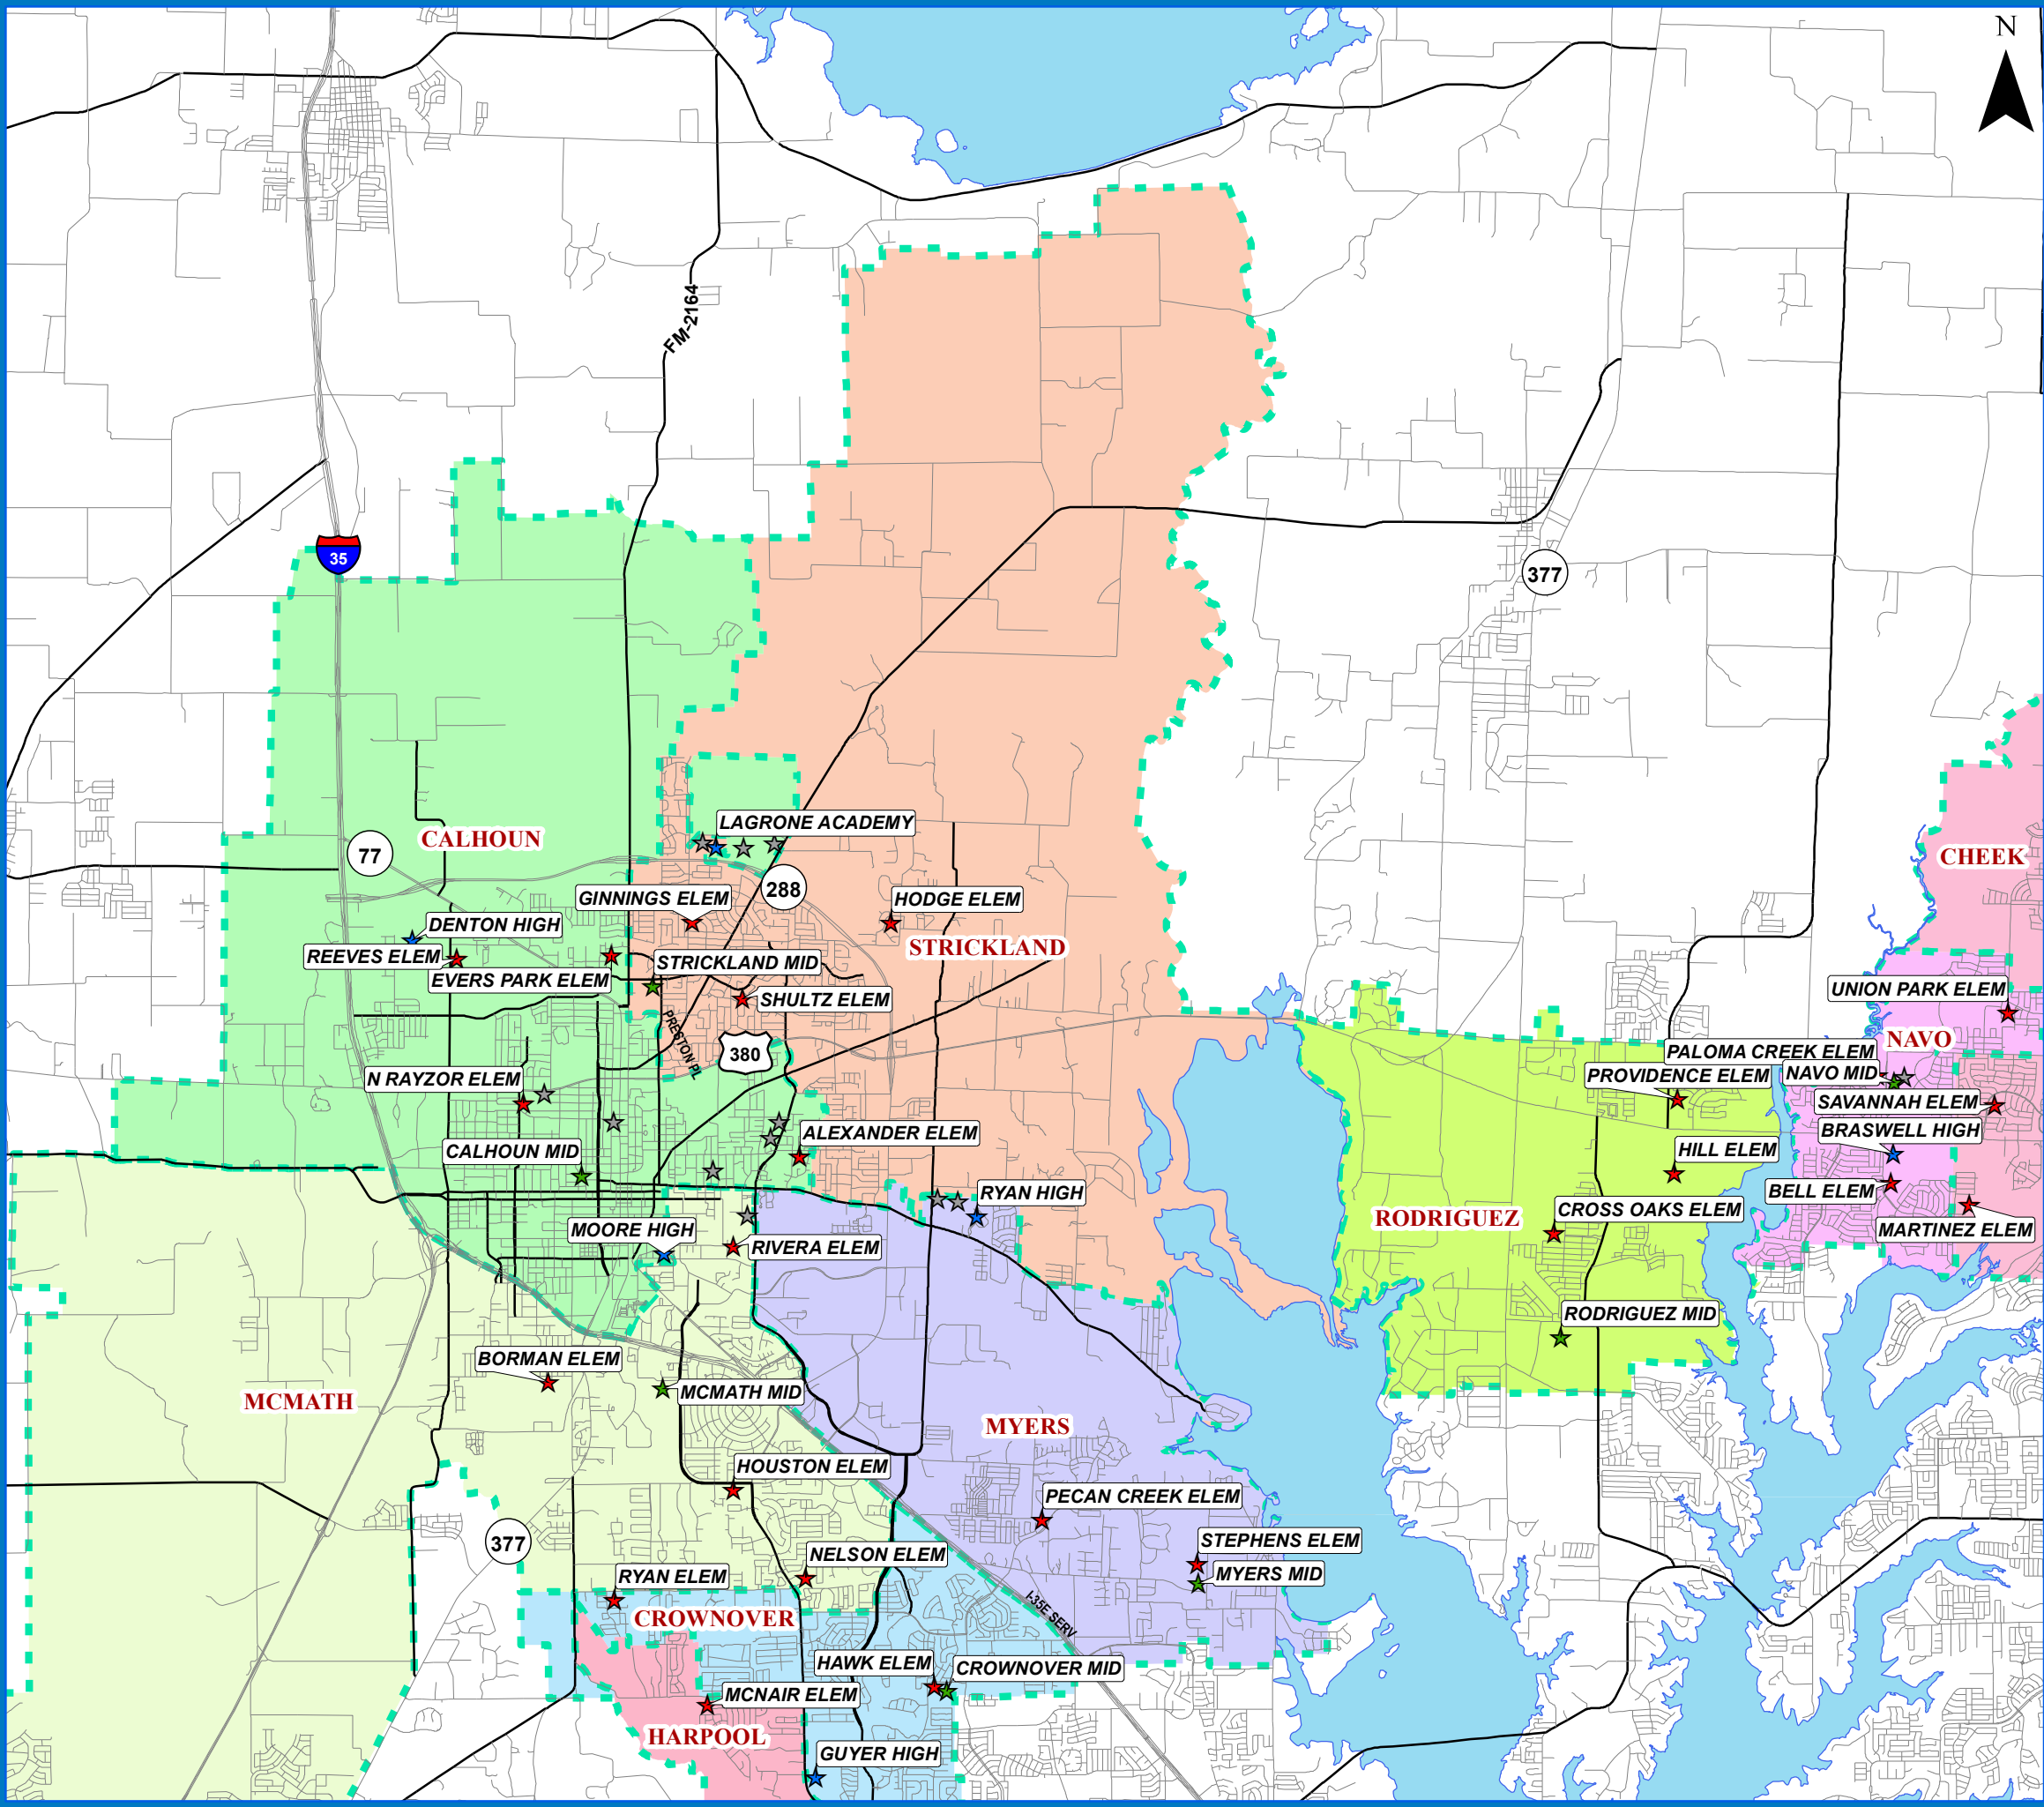

DENTON INDEPENDENT SCHOOL DISTRICT

STRICKLAND MIDDLE SCHOOL ATTENDANCE ZONE

- Schools**
- ★ Elementary School
 - ★ Middle School
 - ★ High School
 - ★ Alternative
- Roads**
- Local Roads
 - Major Arterial
 - Secondary Highway
 - Primary Highway
- Lake Lewisville**
- Lake Lewisville

Middle Boundaries

Middle Boundary	Address	Phone Number
CALHOUN	1125 CRESCENT ST, DENTON, TX 76201	(940)369-2400
CHEEK	200 DENTON WAY, PROSPER, TX 76227	(940)369-0000
CROWNOVER	1901 CREEKSIDE DR, CORINTH, TX 76210	(940)369-4700
HARPOOL	9601 STACEE LANE, LANTANA, TX 6226	(940)369-1700
MCMATH	1900 JASON DRIVE, DENTON, TX 76205	(940)369-3300
MYERS	131 GARZA RD, SHADY SHORES, TX 76208	(940)369-1500
NAVO	1701 NAVO RD, AUBREY, TX 76227	(972)347-7500
RODRIGUEZ	8650 MARTOP ROAD, OAK POINT, TX 76227	(972)347-7050
STRICKLAND	3003 N BELL AVE, DENTON, TX 76209	(940)369-4200