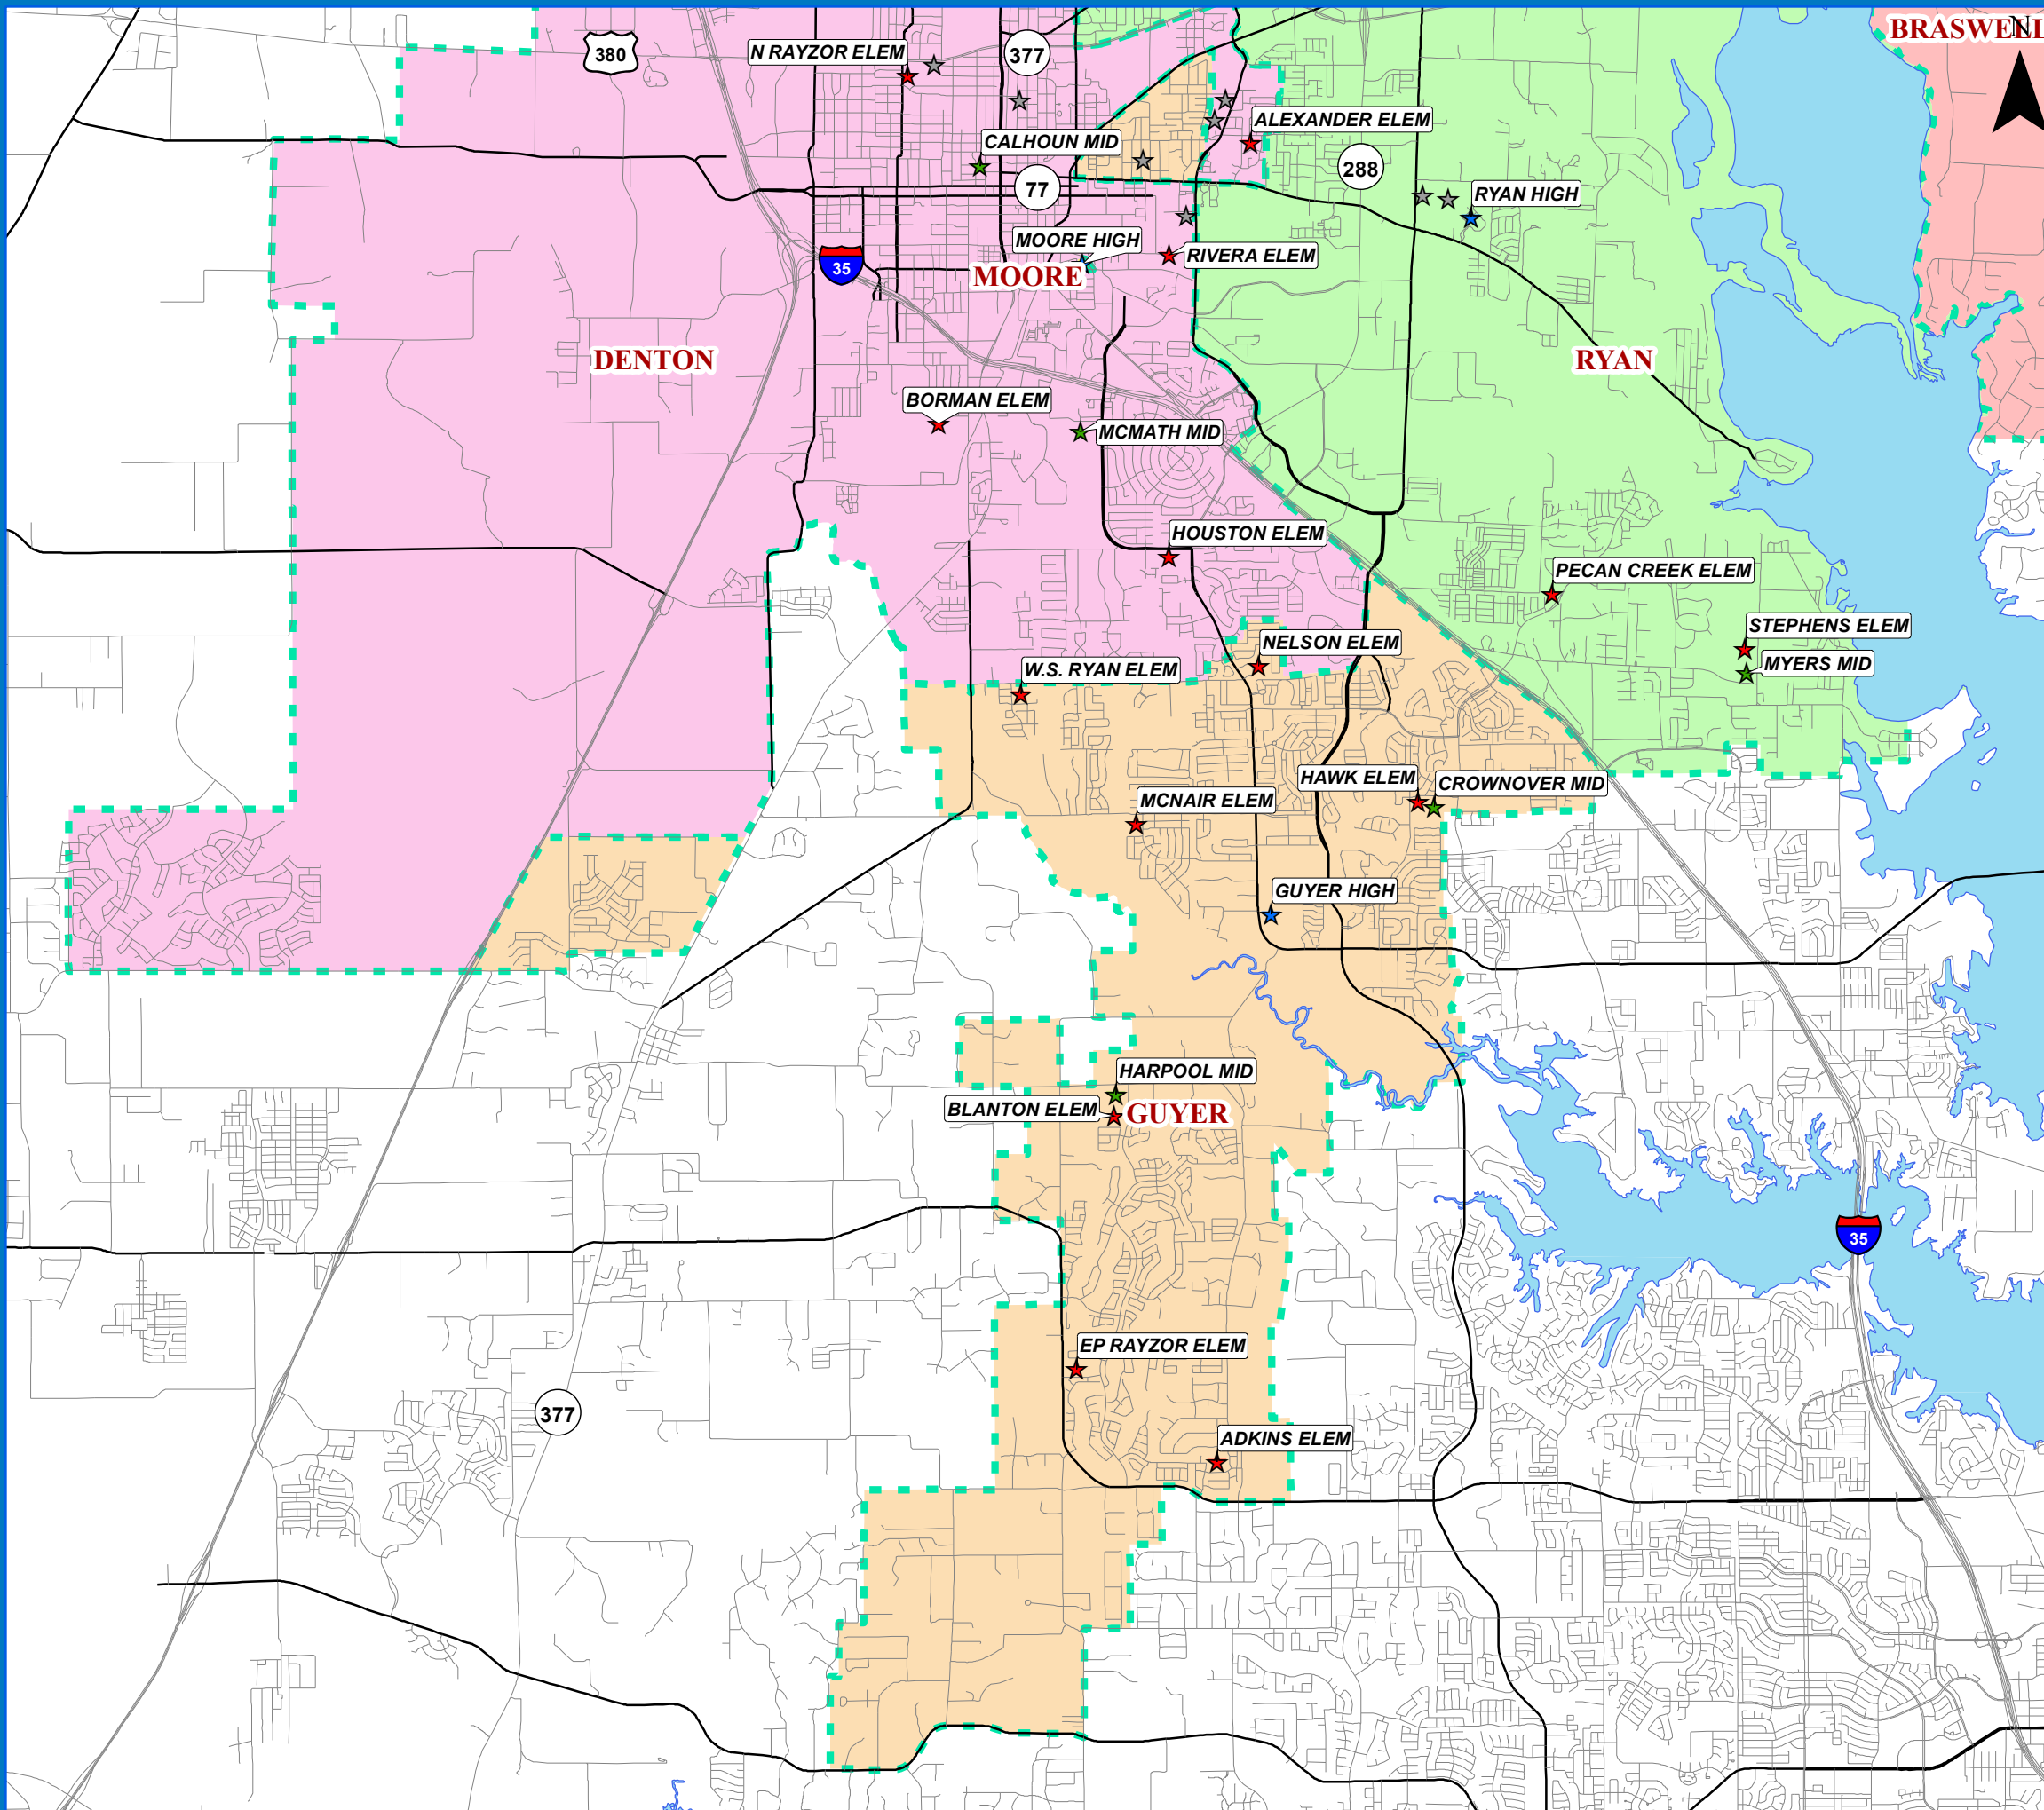

DENTON INDEPENDENT SCHOOL DISTRICT

GUYER HIGH SCHOOL ATTENDANCE ZONE

- Schools**
- ★ Elementary School
 - ★ Middle School
 - ★ High School
 - ★ Alternative
- Roads**
- Local Roads
 - Major Arterial
 - Secondary Highway
 - Primary Highway
- Lake Lewisville**
- Lake Lewisville