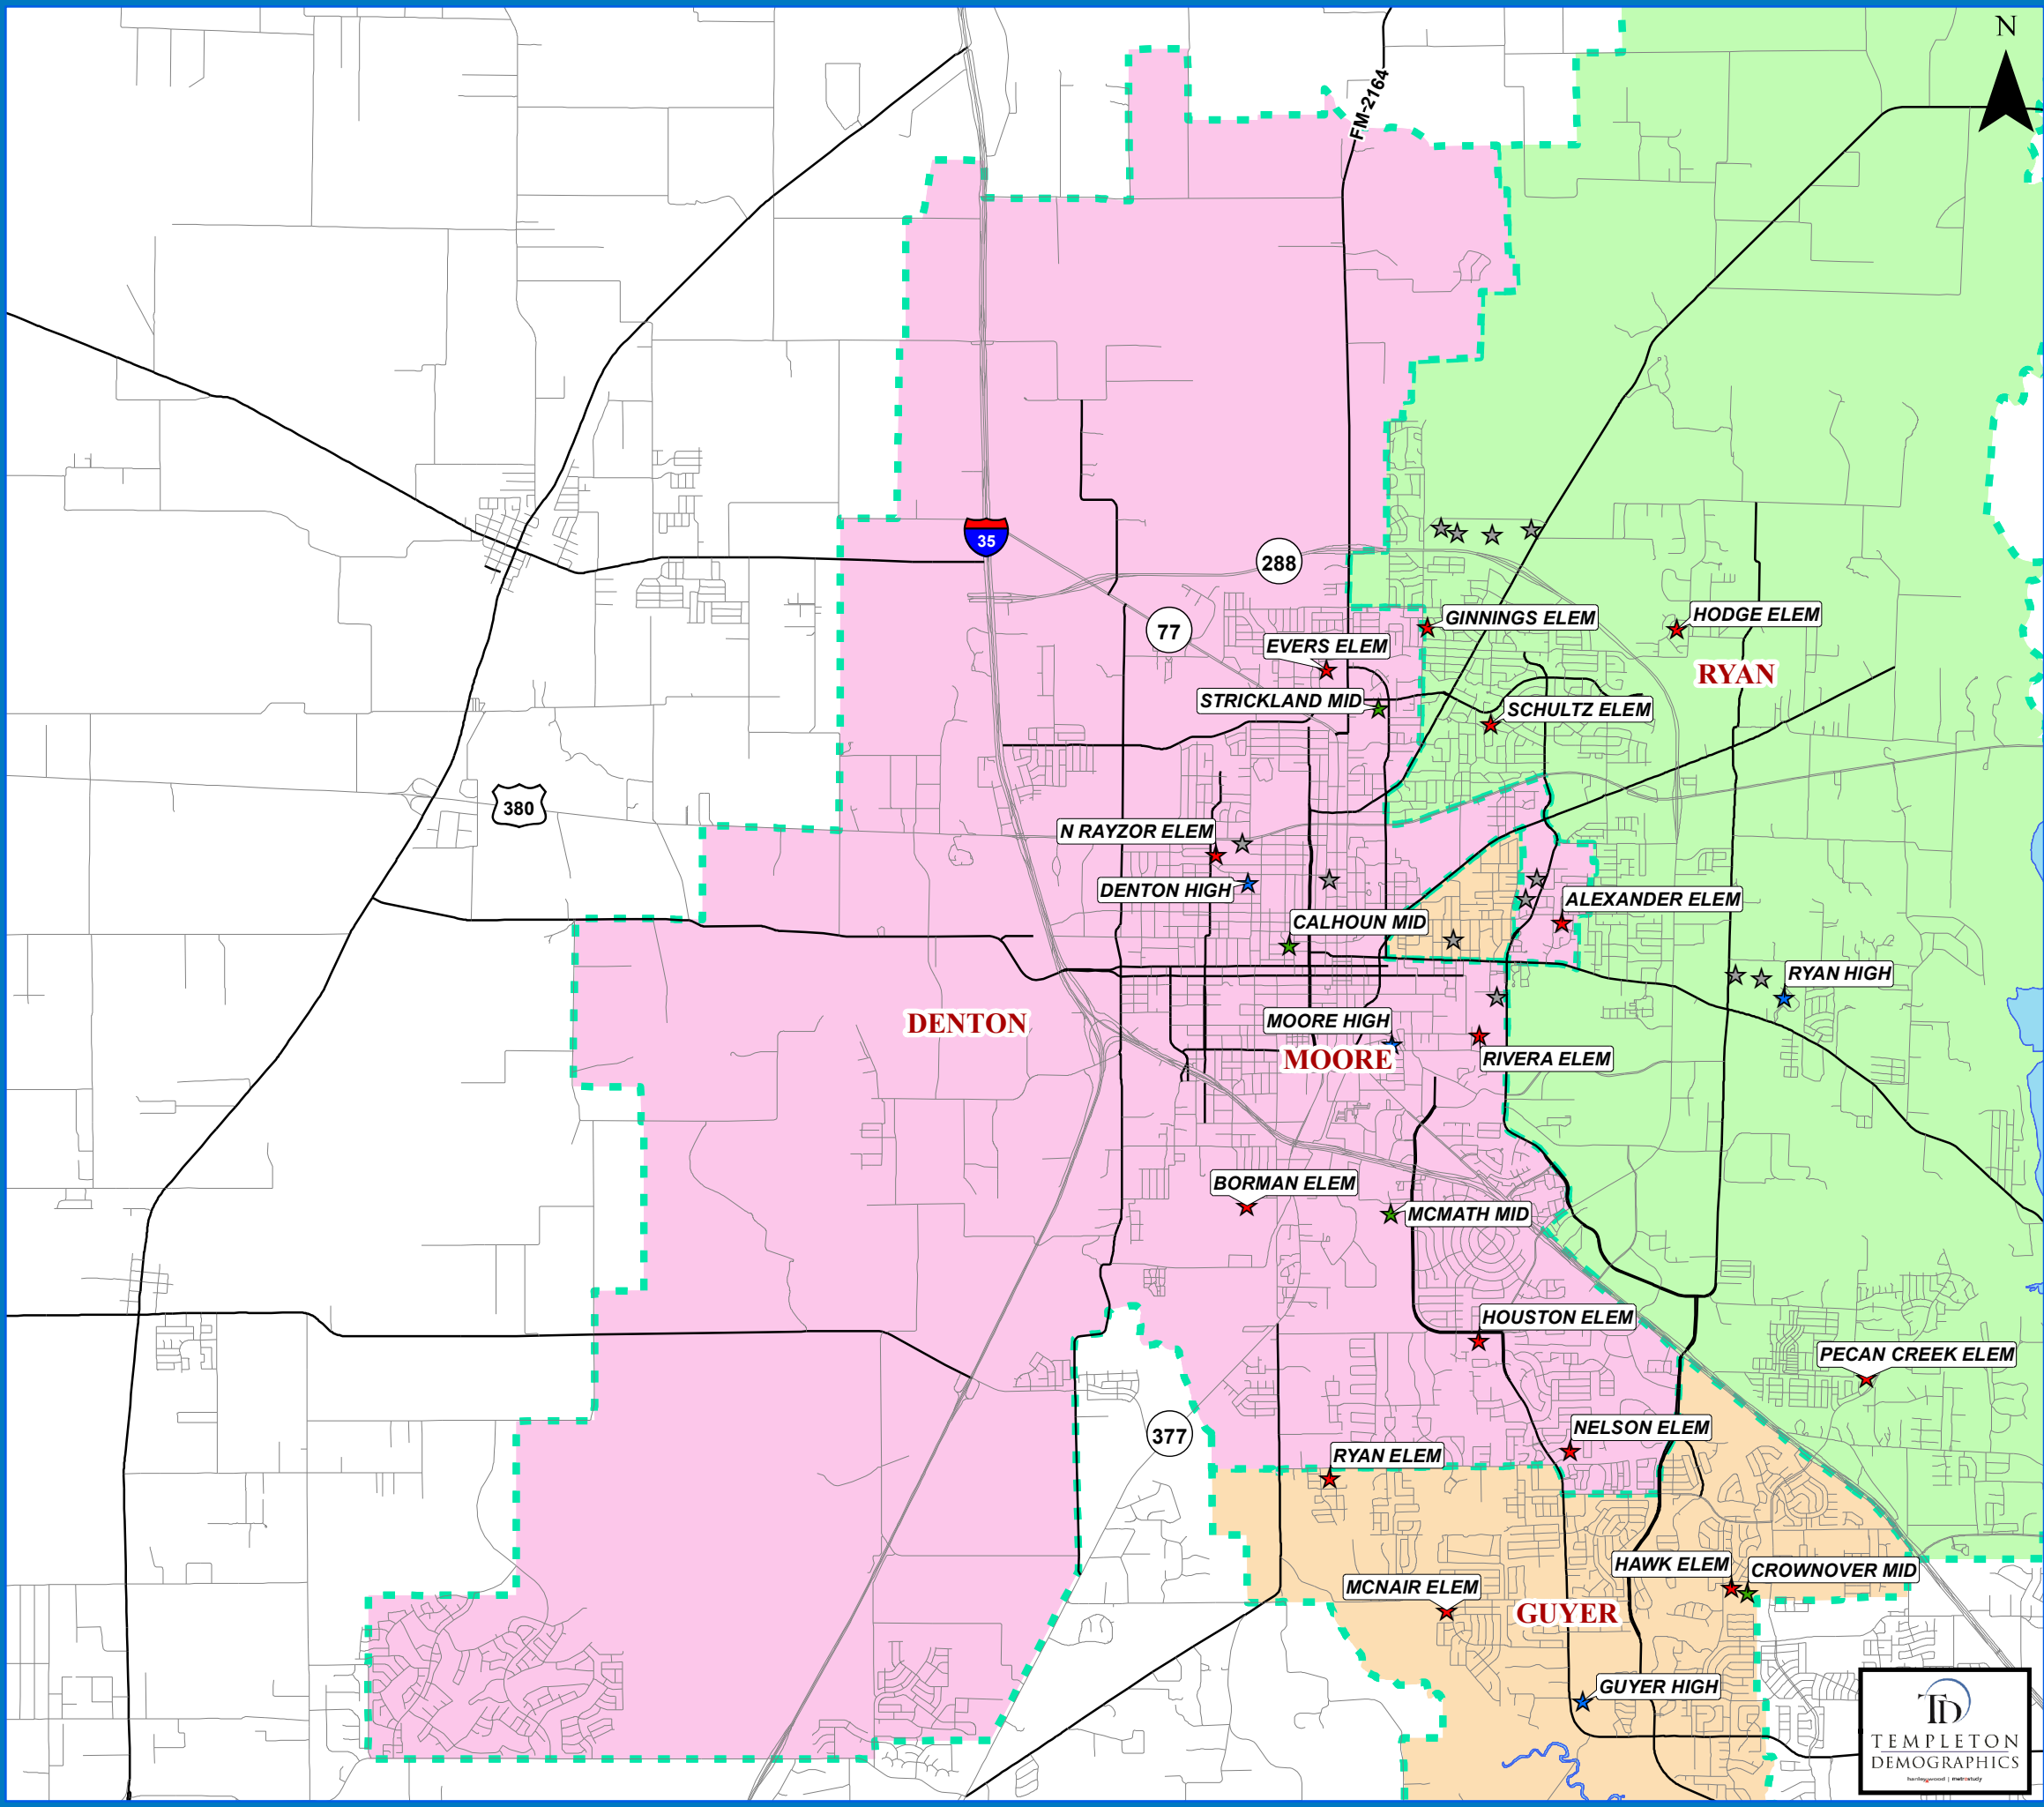

DENTON INDEPENDENT SCHOOL DISTRICT

DENTON HIGH SCHOOL ATTENDANCE ZONE

- Schools**
- ★ Elementary School
 - ★ Middle School
 - ★ High School
 - ★ Alternative
- Roads**
- Local Roads
 - Major Arterial
 - Secondary Highway
 - Primary Highway
- Lake Lewisville**
- Lake Lewisville

High Boundaries

BRASWELL	26750 E UNIVERSITY DR, LITTLE ELM, TX 76227	(940)347-7700
DENTON	1007 FULTON ST, DENTON, TX 76201	(940)369-2000
GUYER	7501 TEASLEY LANE, DENTON, TX 76210	(940)369-1000
RYAN	5101 E MCKINNEY ST, DENTON, TX 76208	(940)369-3000