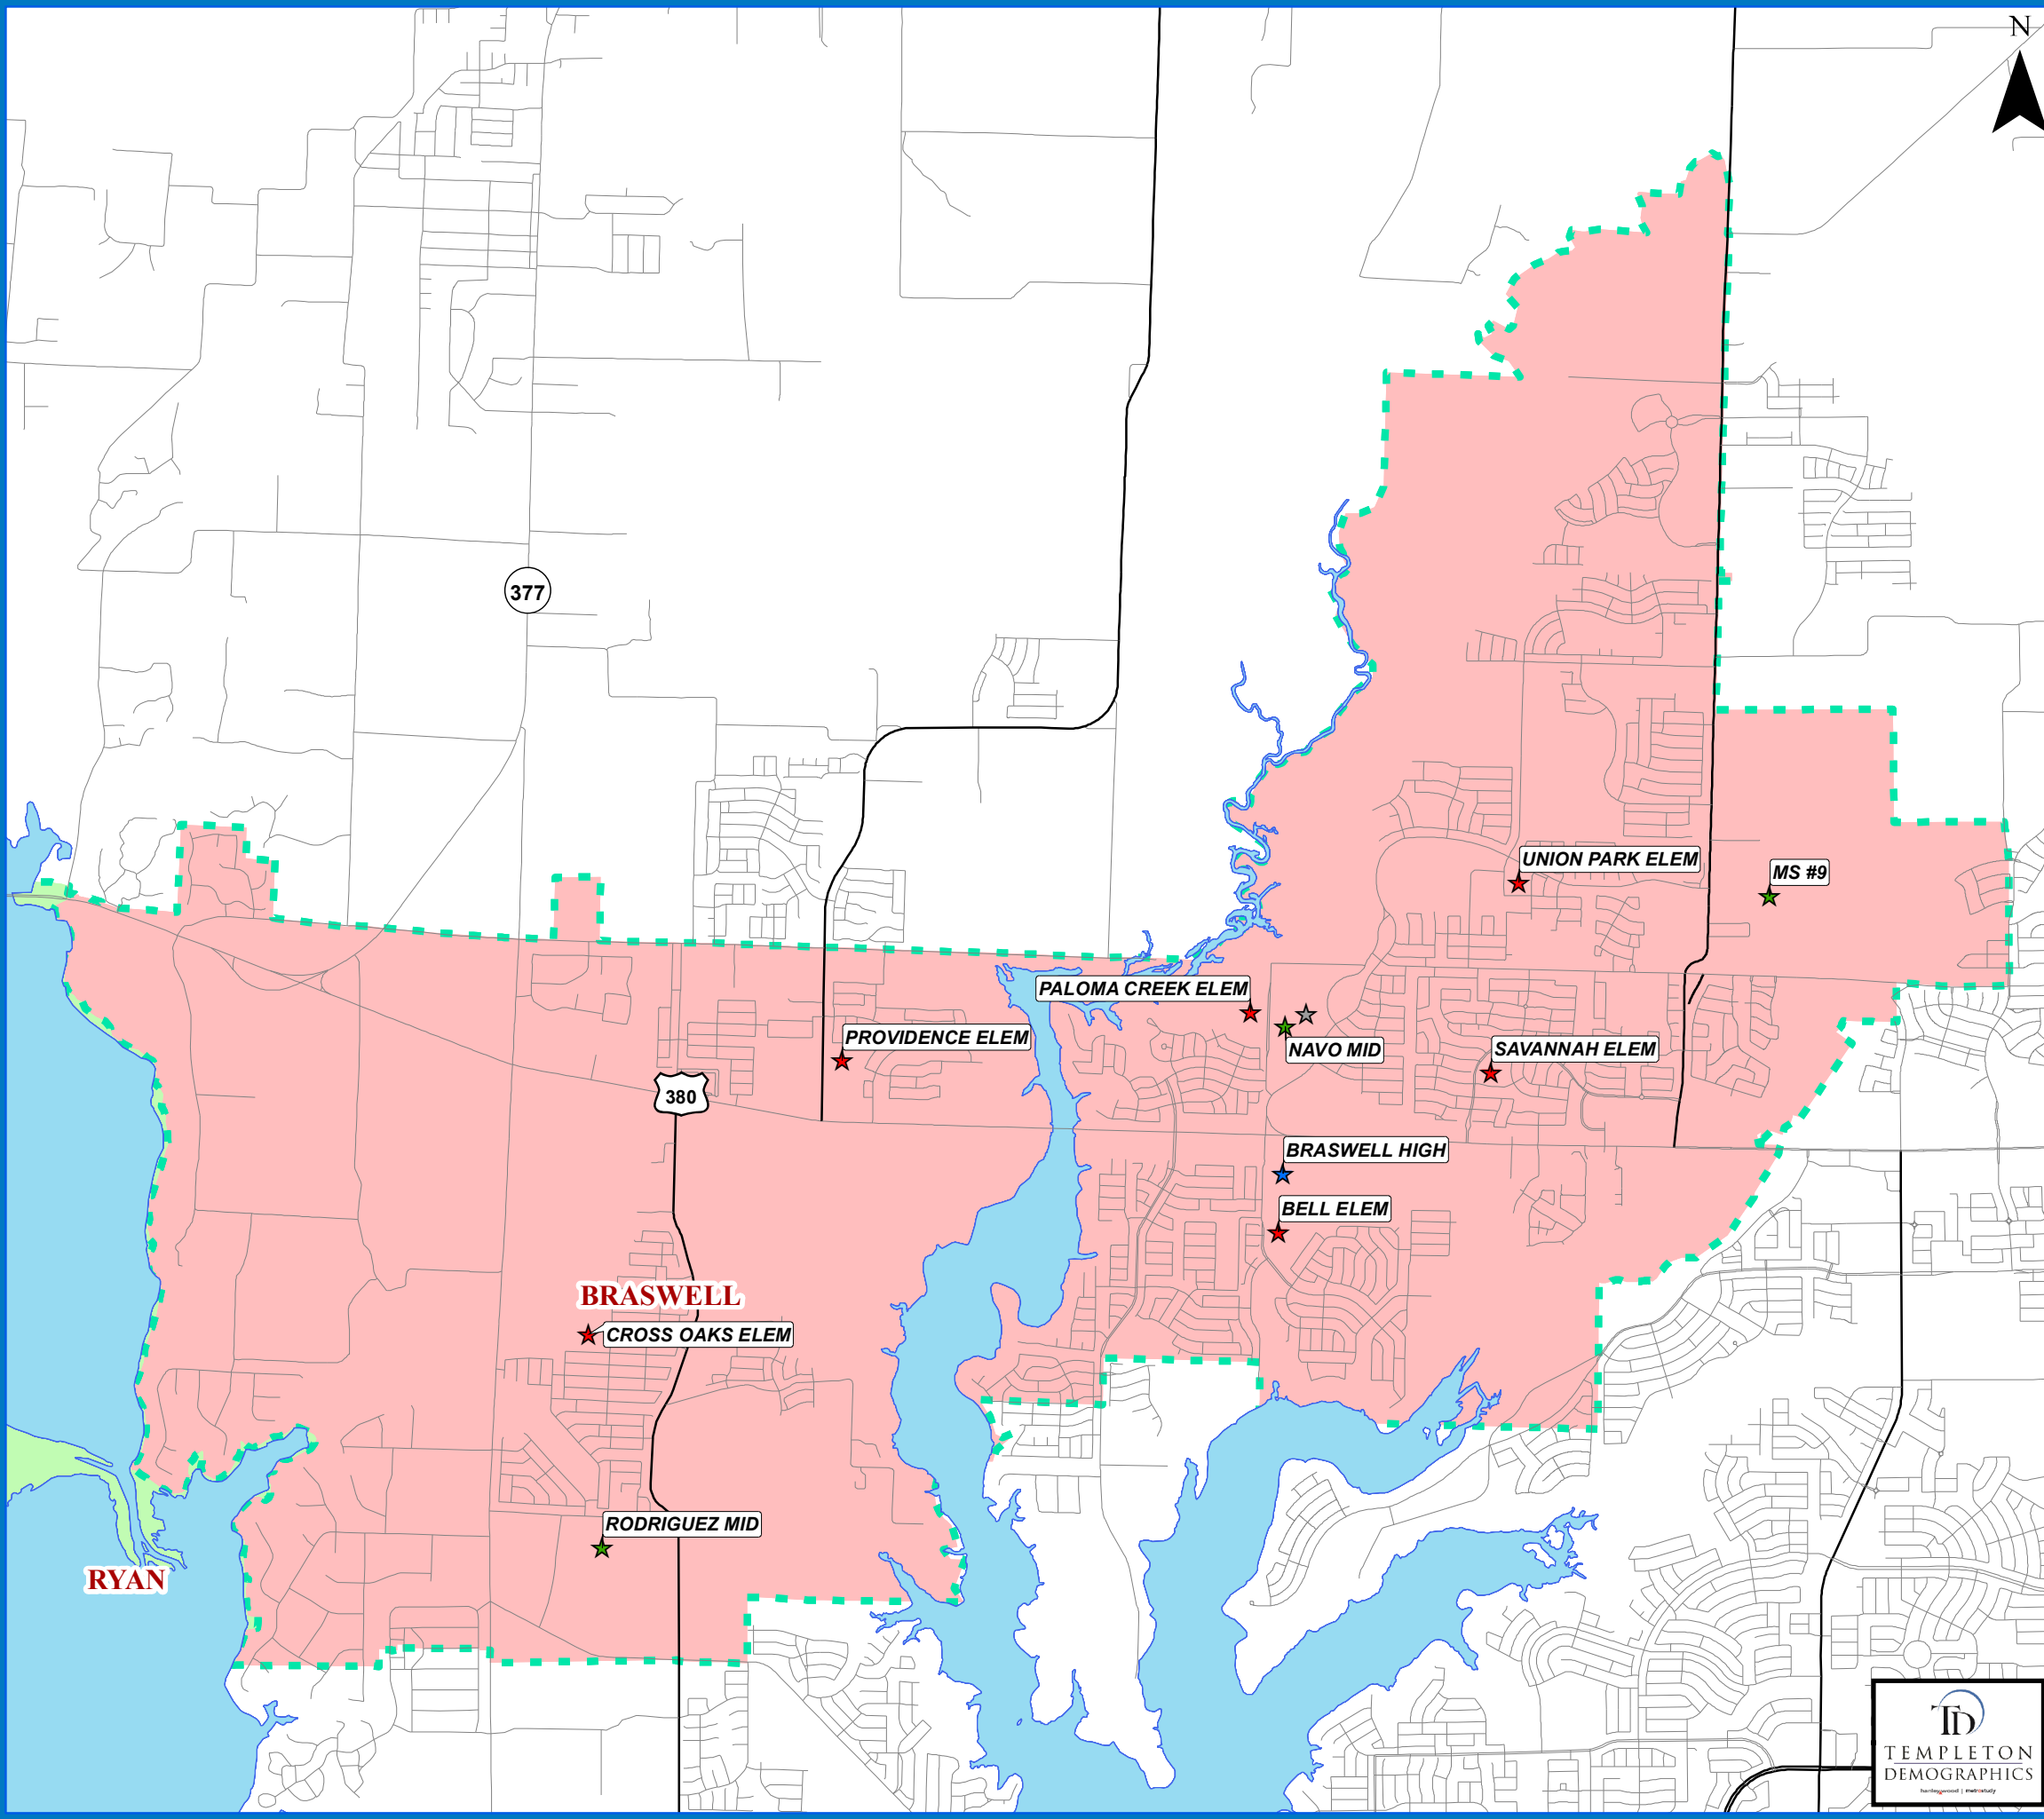

# DENTON INDEPENDENT SCHOOL DISTRICT

## BRASWELL HIGH SCHOOL ATTENDANCE ZONE

- Schools**
- ★ Elementary School
  - ★ Middle School
  - ★ High School
  - ★ Alternative
- Roads**
- Local Roads
  - Major Arterial
  - Secondary Highway
  - Primary Highway
- Lake Lewisville**
- Lake Lewisville