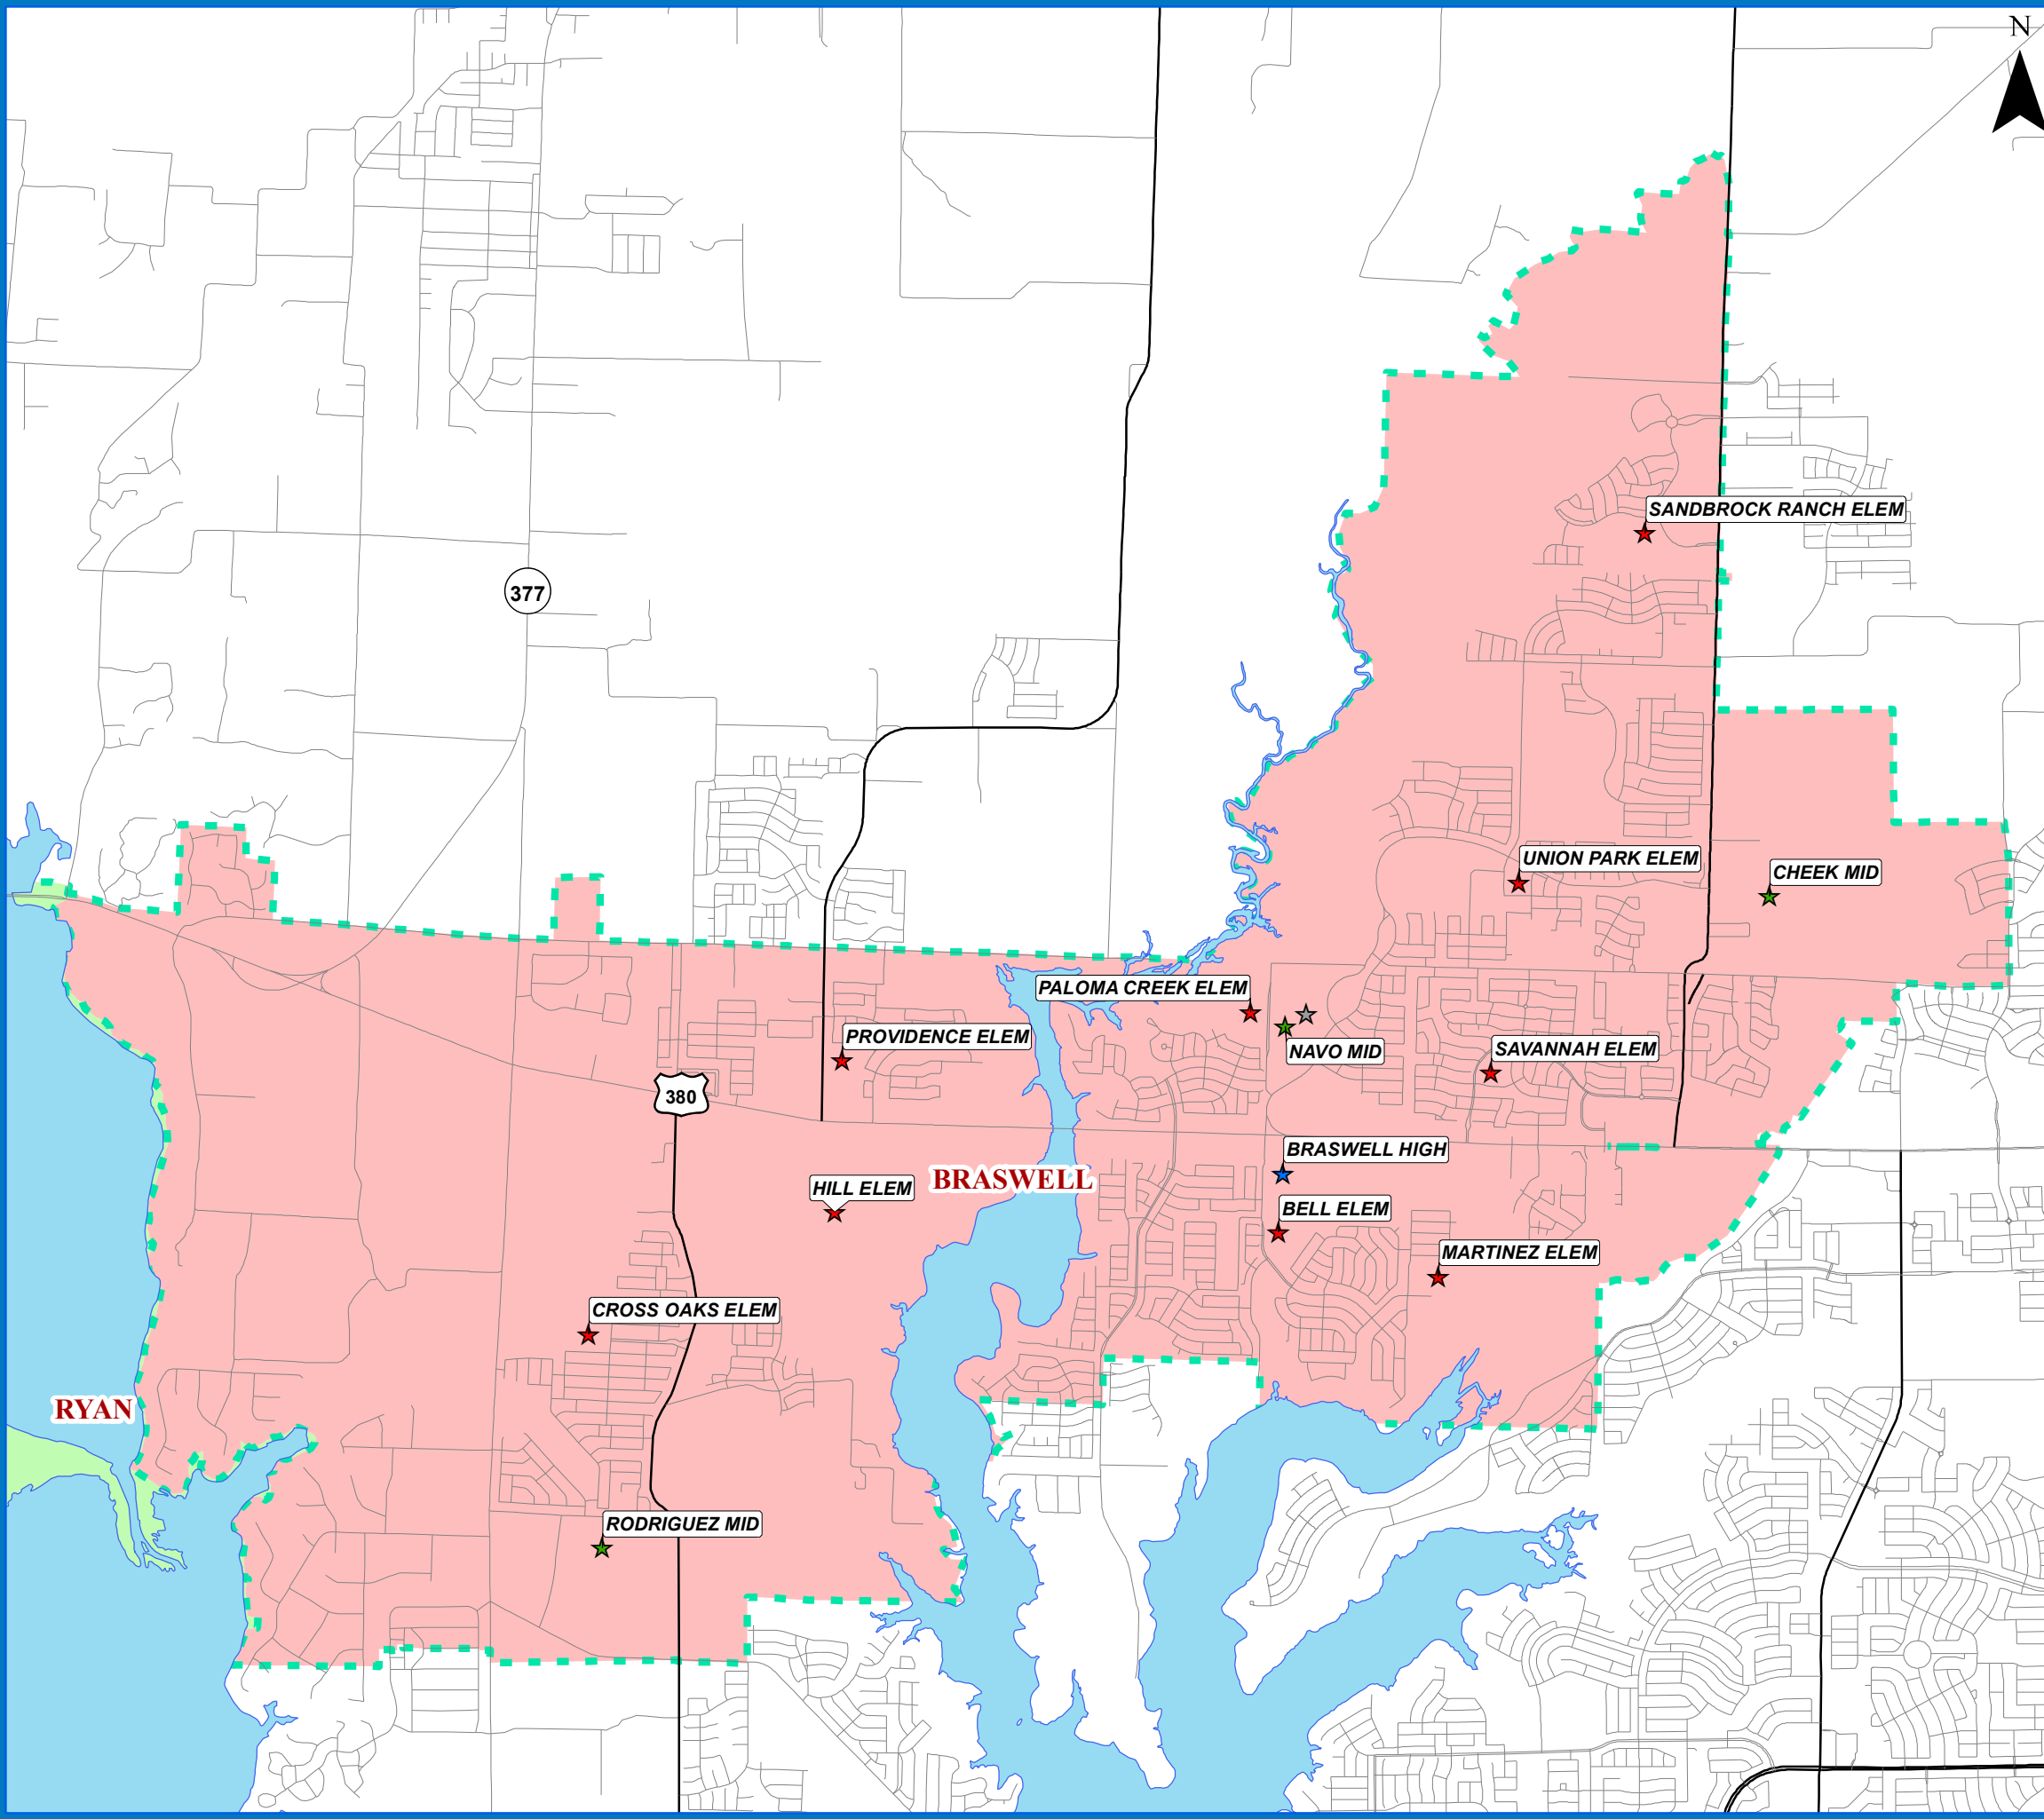

DENTON INDEPENDENT SCHOOL DISTRICT

BRASWELL HIGH SCHOOL ATTENDANCE ZONE

- Schools**
- ★ Elementary School
 - ★ Middle School
 - ★ High School
 - ★ Alternative
- Roads**
- Local Roads
 - Major Arterial
 - Secondary Highway
 - Primary Highway
- Lake Lewisville**
- Lake Lewisville