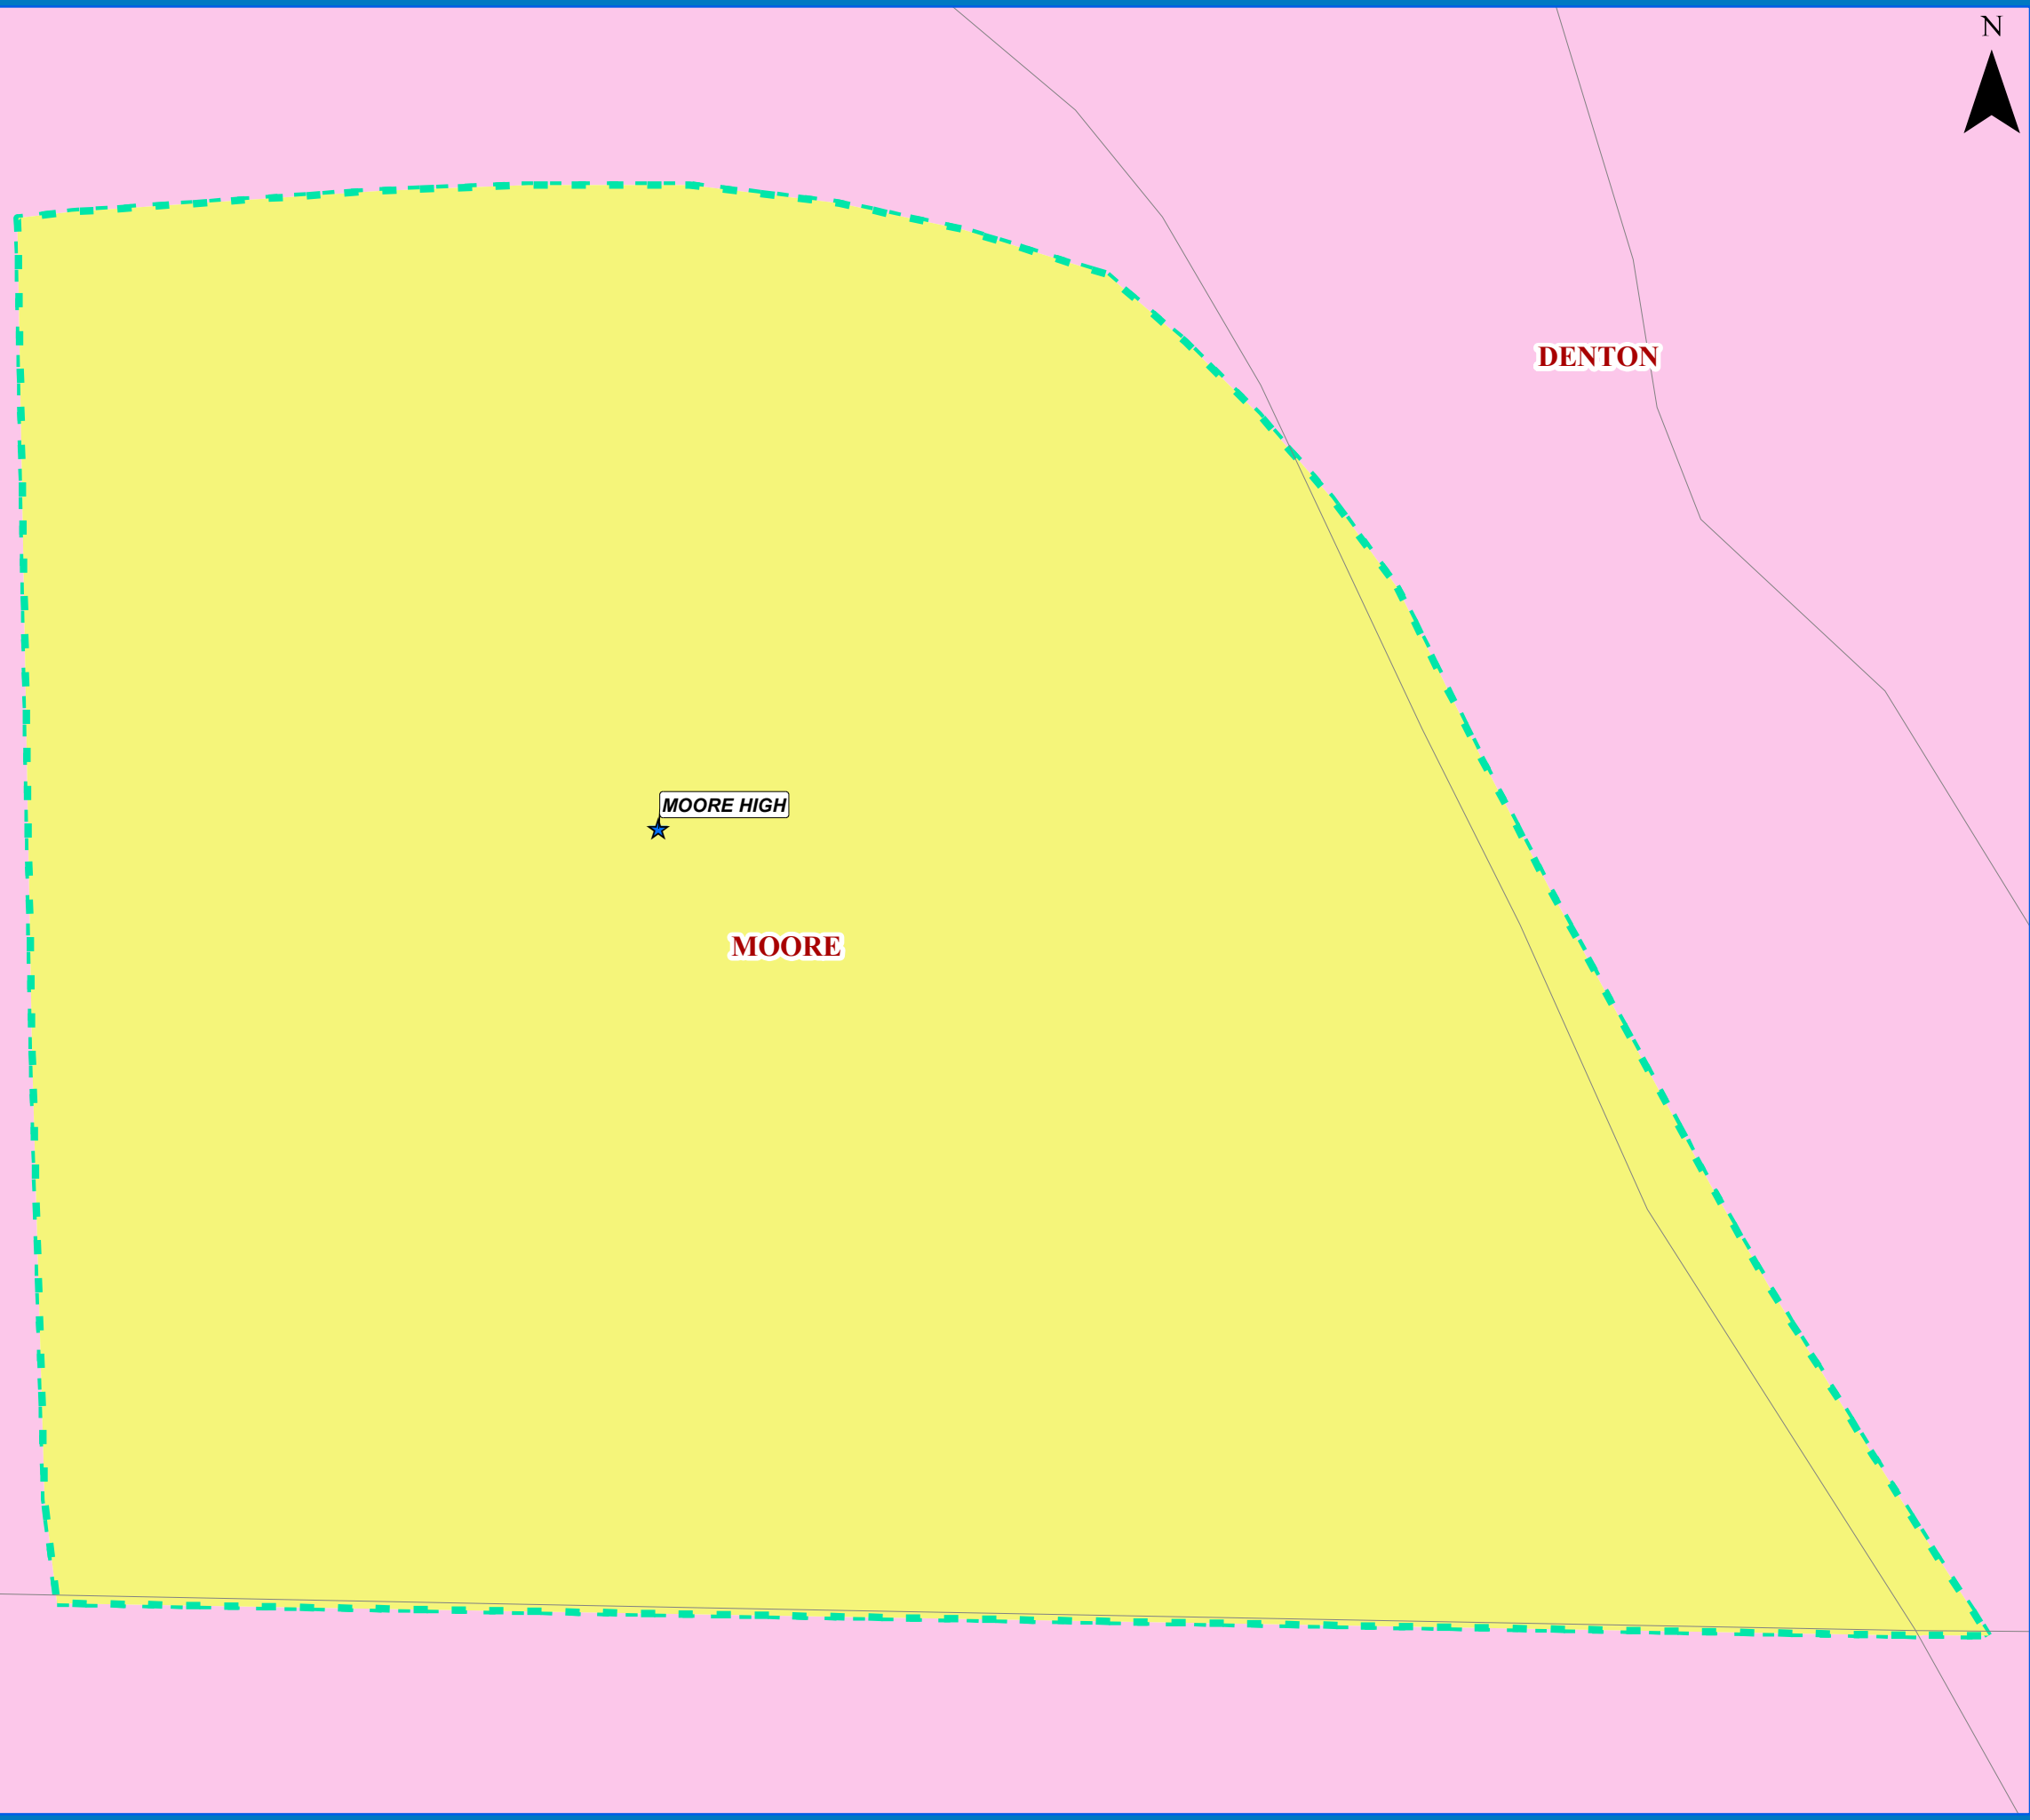

DENTON INDEPENDENT SCHOOL DISTRICT

MOORE HIGH SCHOOL ATTENDANCE ZONE

- | | | |
|---------------------|---------------------|------------------------|
| Schools | Roads | Lake Lewisville |
| ★ Elementary School | — Local Roads | □ Lake Lewisville |
| ★ Middle School | — Major Arterial | |
| ★ High School | — Secondary Highway | |
| ★ Alternative | — Primary Highway | |

High Boundaries

BRASWELL	26750 E UNIVERSTIY DR, AUBREY TX 76227	(940)347-7700
DENTON	3001 BRONCO WY, DENTON, TX 76207	(940)369-2000
GUYER	7501 TEASLEY LN, DENTON, TX 76210	(940)369-1000
RYAN	5101 E MCKINNEY ST, DENTON, TX 76208	(940)369-3000
FRED MOORE	815 CROSS TIMBER ST, DENTON, TX 76205	(940)369-4000
LAGRONE ACADEMY	5101 E MCKINNEY ST, DENTON, TX 76208	(940)369-4850